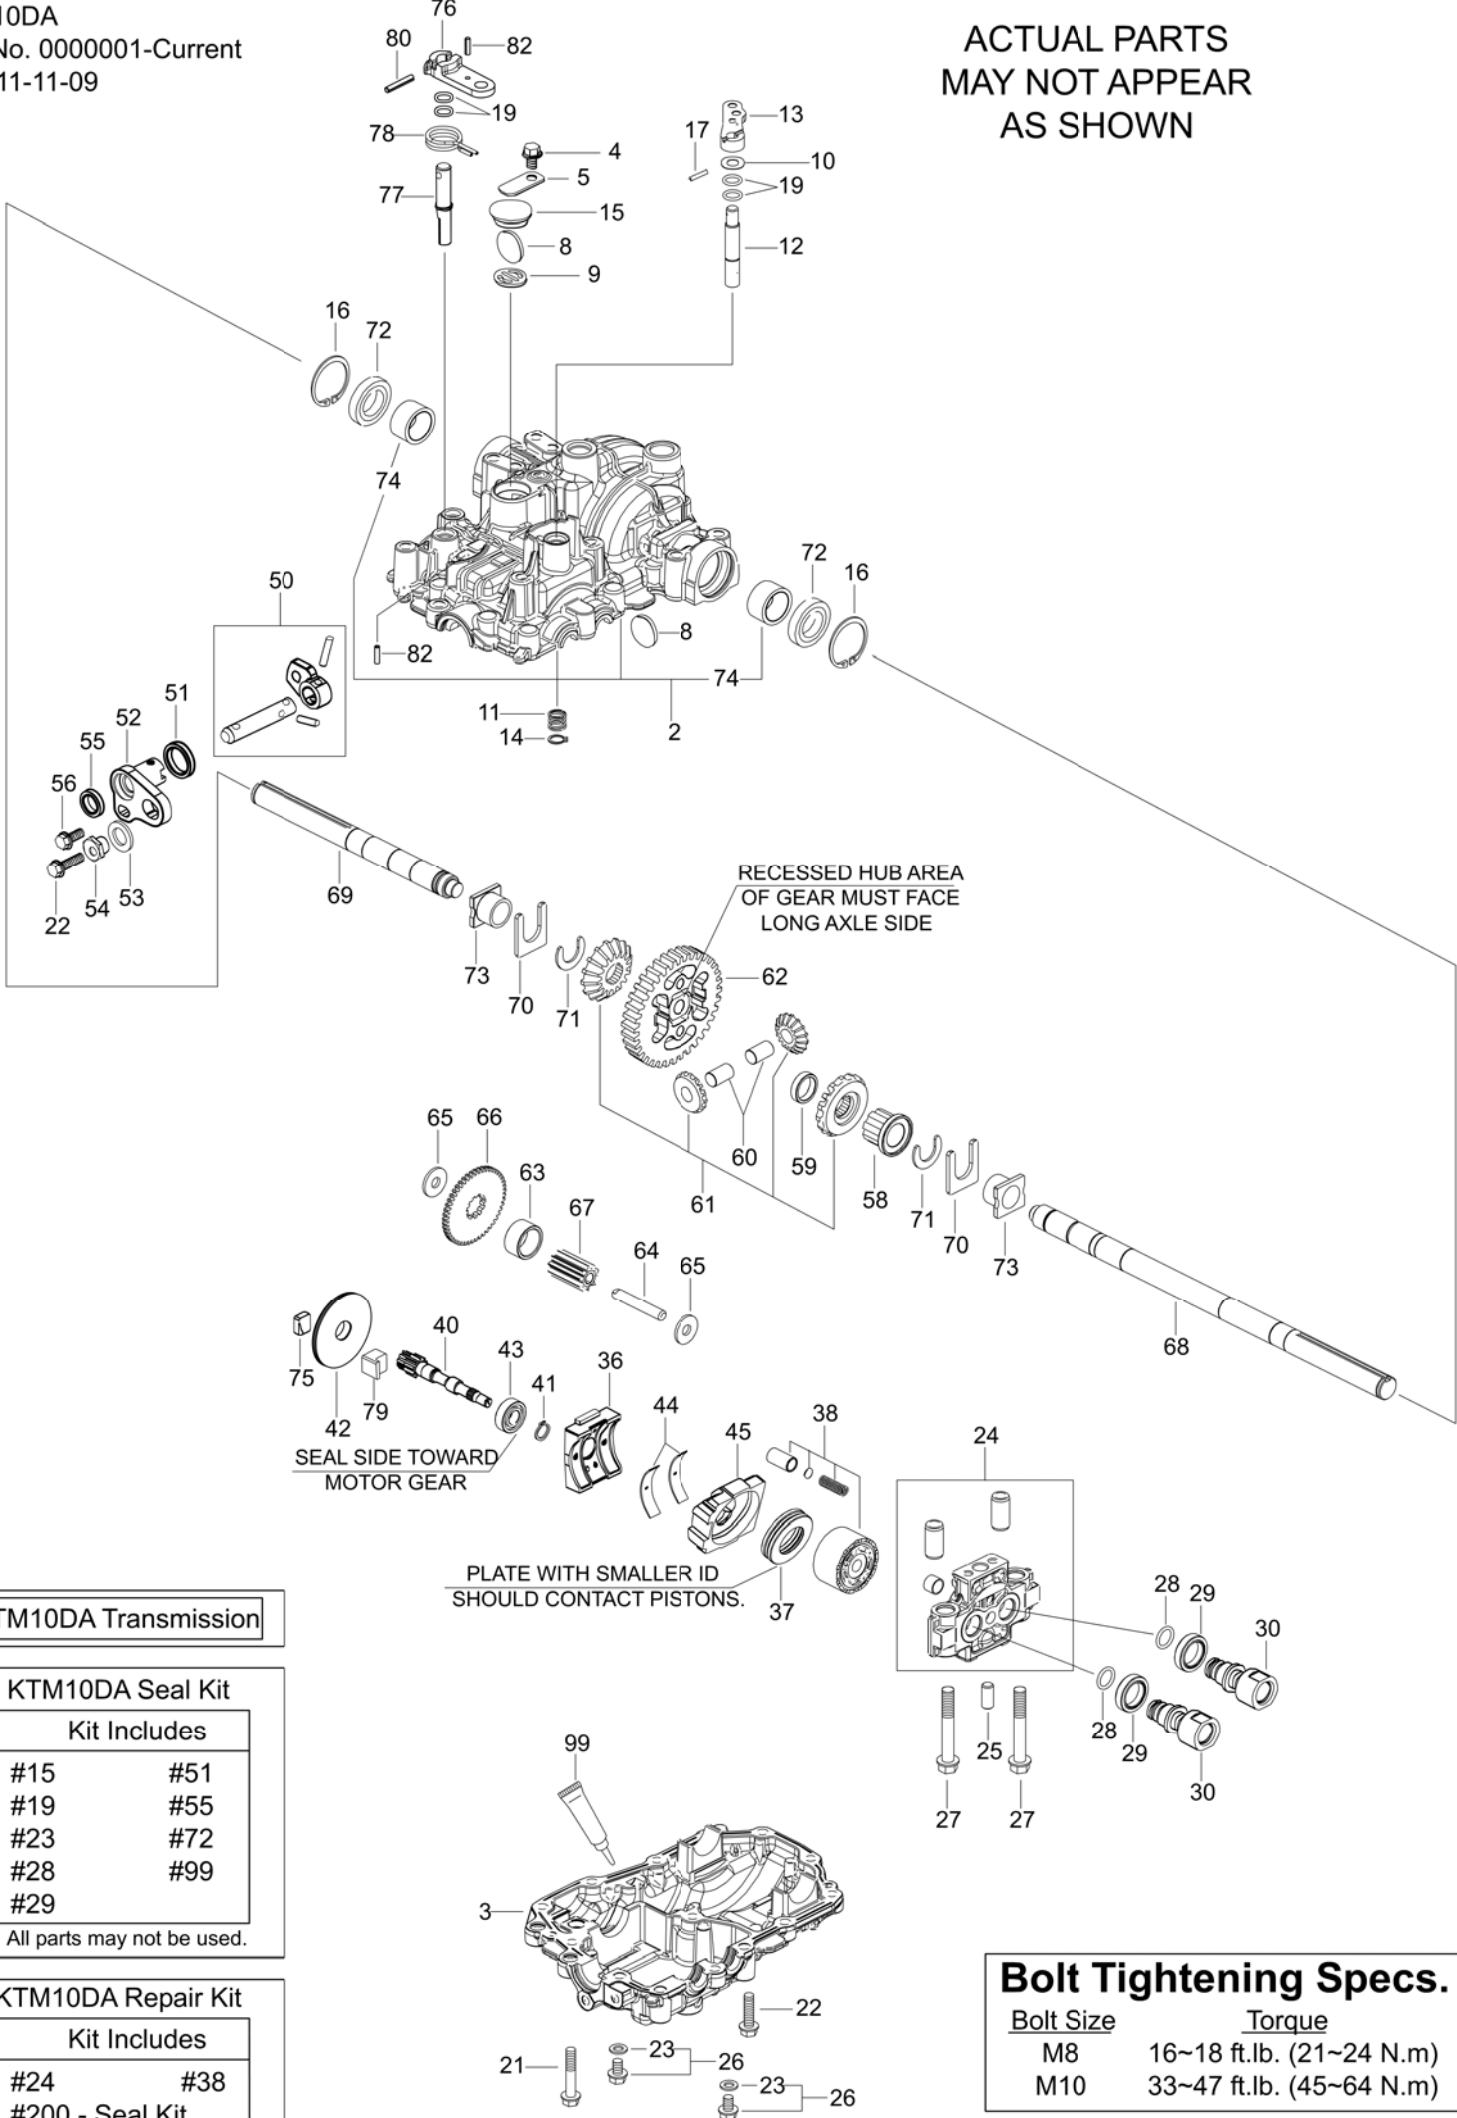

ACTUAL PARTS
MAY NOT APPEAR
AS SHOWN

1- KTM10DA Transmission

200- KTM10DA Seal Kit

Kit Includes	
#15	#51
#19	#55
#23	#72
#28	#99
#29	

All parts may not be used.

201- KTM10DA Repair Kit

Kit Includes	
#24	#38
#200 - Seal Kit	

All parts may not be used.

Bolt Tightening Specs.

Bolt Size	Torque
M8	16~18 ft.lb. (21~24 N.m)
M10	33~47 ft.lb. (45~64 N.m)