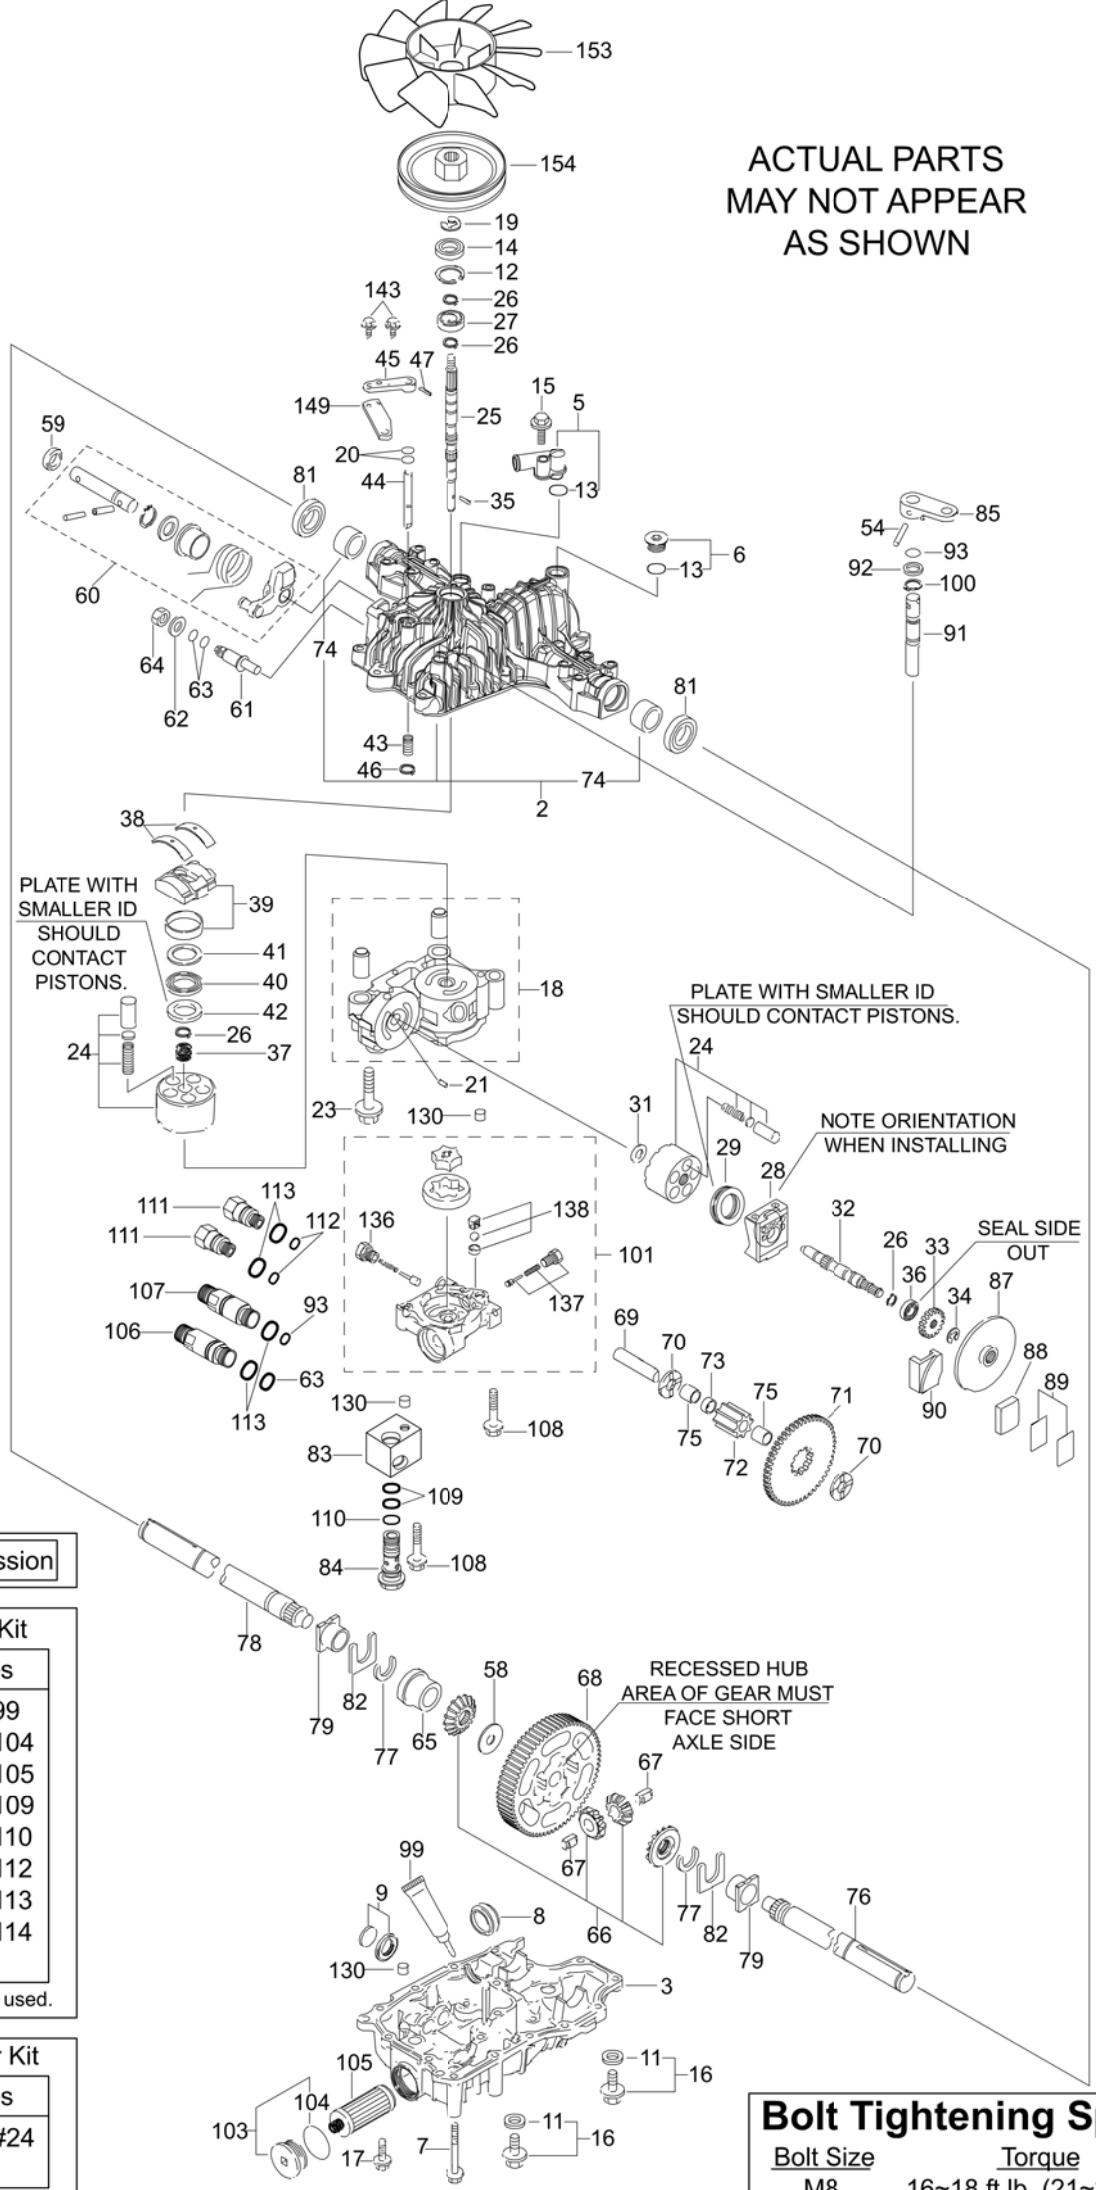

ACTUAL PARTS
MAY NOT APPEAR
AS SHOWN

1- K664GA Transmission

200- K664GA Seal Kit

Kit Includes	
#8	#99
#11	#104
#13	#105
#14	#109
#20	#110
#59	#112
#63	#113
#81	#114
#93	

All parts may not be used.

201- K664GA Repair Kit

Kit Includes	
#18	(2) #24
#200 - Seal Kit	

All parts may not be used.

Bolt Tightening Specs.

Bolt Size	Torque
M8	16~18 ft.lb. (21~24 N.m)
M10	33~47 ft.lb. (45~64 N.m)