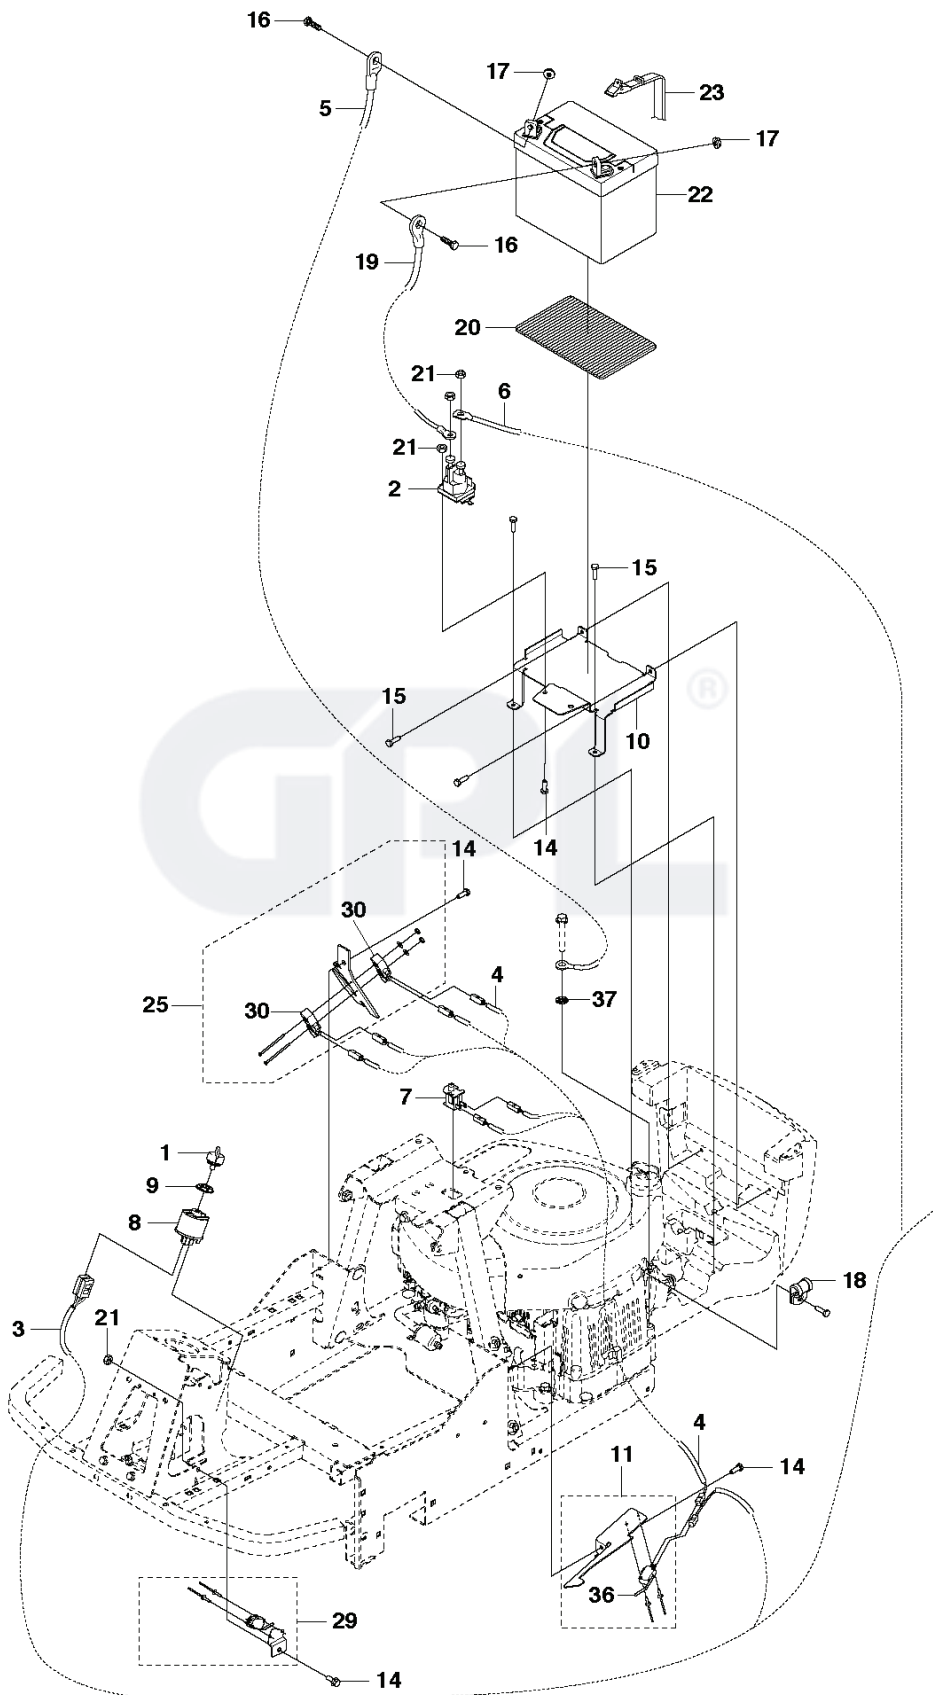

CHASSIS

REF.	PART NO.	DESCRIPTION	REMARK	QTY.	KIT
6	576466801	FRAME		1	
14	535423803	SCREW RSQM		2	
15	732211801	LOCK NUT		8	
18	576793201	SEAT BRACKET ASSY		1	
19	727645951	SCREW		4	
20	725249751	SCREW		4	
21	577846901	SHEET		1	
25	580335701	FRAME		1	
28	725545501	SCREW IHSCM		1	
30	578042901	BRACKET		1	
31	578042902	BRACKET		1	
32	725236461	SCREW EHHFT		4	
33	579292301	DAMPER		2	
34	581452101	COMPRESSION SPRING		1	
35	544400501	SCREW		1	
37	734116441	WASHER		4	

DECALS

REF.	PART NO.	DESCRIPTION	REMARK	QTY.	KIT
1	578977801	DECAL		1	
2	578977901	DECAL		1	
3	578977501	DECAL		1	
5	578978301	DECAL		1	
6	578977701	DECAL		1	
8	578978101	DECAL		1	
9	578977601	DECAL		1	
11	578978201	DECAL		1	
12	578897101	DECAL		1	
13	505217711	LABEL		1	

ELECTRICAL

REF.	PART NO.	DESCRIPTION	REMARK	QTY.	KIT
1	544442401	IGNITION KEY		1	
2	544439801	RELAY		1	
3	577511901	WIRING ASSY		1	
4	577512001	WIRING		1	
5	576183801	CABLE		1	
6	576183803	CABLE		1	
7	506909601	SWITCH		1	
8	544442201	IGNITION SWITCH		1	
9	544442301	NUT		1	
10	577390101	BRACKET		1	
11	578285501	PLATE		1	
14	725236461	SCREW EHHFT		3	
15	544400501	SCREW		4	
16	522622101	SCREW EHHM		2	
17	522624301	NUT		2	
18	578996801	CLAMP		1	
19	576184001	CABLE		1	
20	535441101	BATTERY MAT		1	
21	506899801	NUT		3	
22	574397201	BATTERY		1	
23	506836802	BELT		1	
25	578775901	SWITCH		1	
29	579267201	SWITCH		1	
30	578033301	SWITCH		2	25
36	574316101	SWITCH		1	11
37	735216400	LOCKWASHER		1	