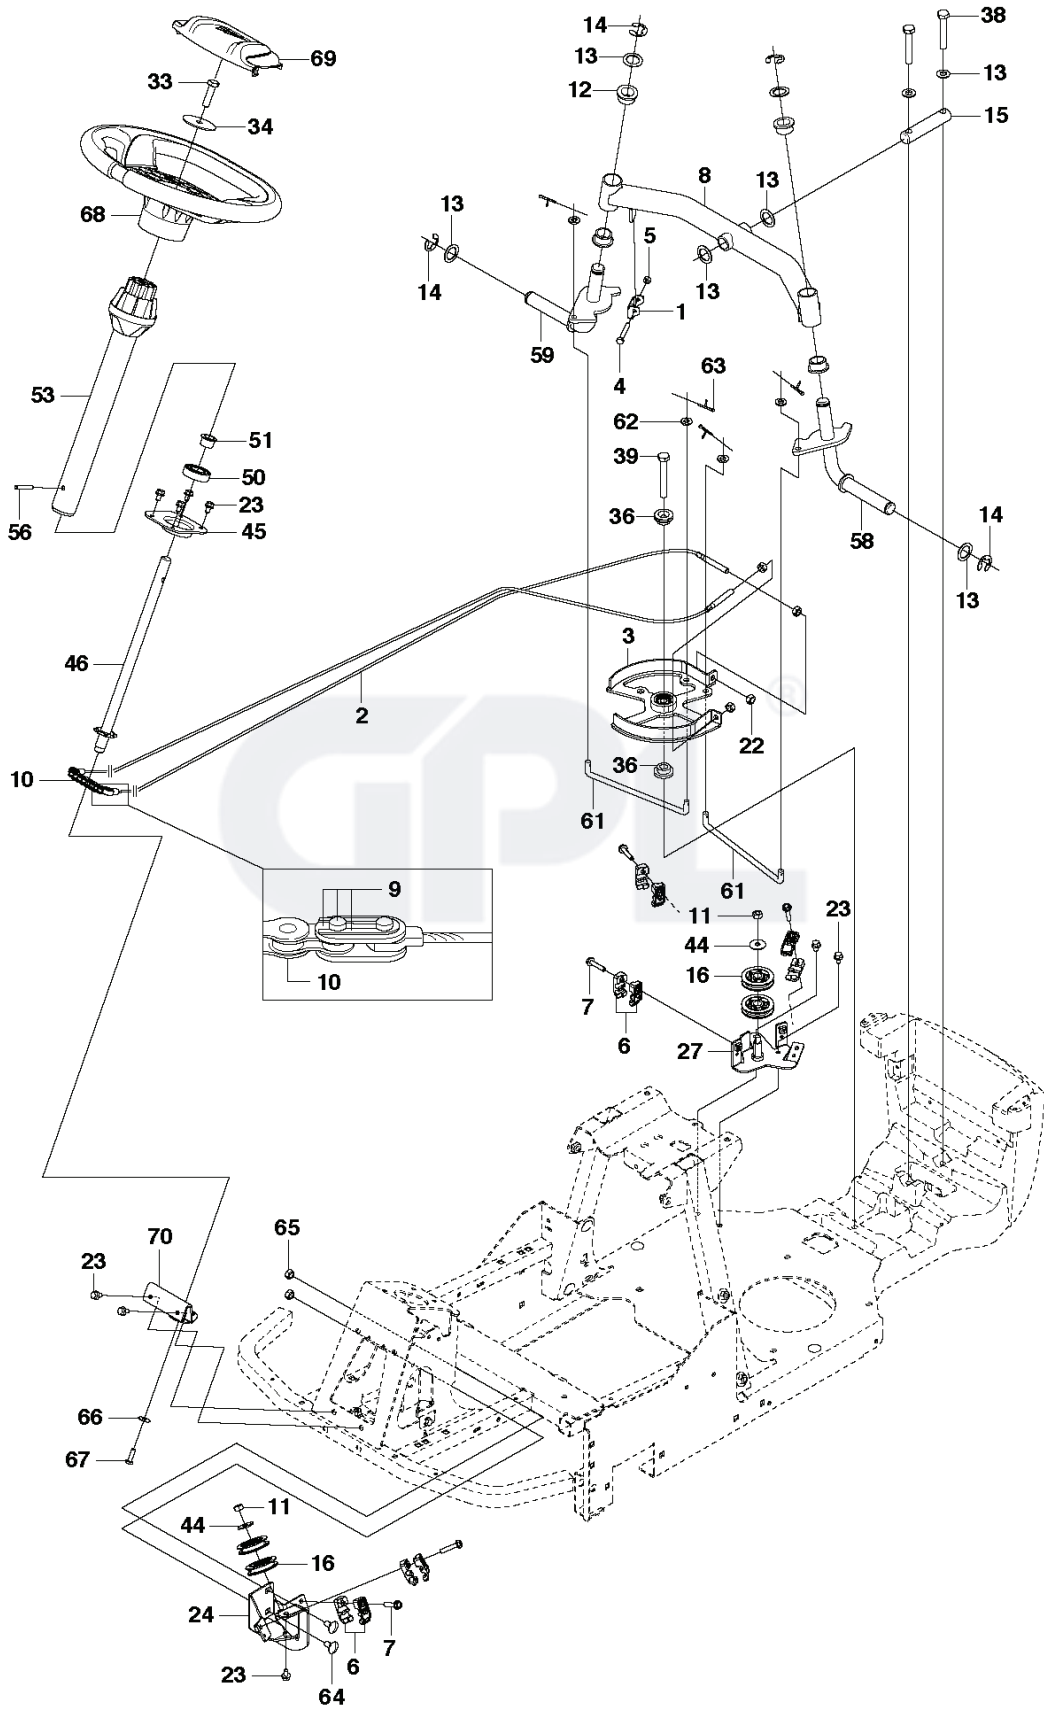

STEERING

REF.	PART NO.	DESCRIPTION	REMARK	QTY.	KIT
1	581173601	STOPPER		1	
2	580821601	WIRE		1	
3	576833702	BRACKET		1	
4	725237851	SCREW EHHM		1	
5	732211601	LOCK NUT		1	
6	581701601	BRACKET		10	
7	535475230	SCREW EHHFM		5	
8	576831901	REAR AXLE		1	
9	506554701	LINKAGE		2	
10	506554602	CHAIN		1	
11	732231801	LOCKNUT		2	
12	576881301	BUSHING		4	
13	506504805	WASHER		6	
14	735312220	E-CLIP		4	
15	576832301	PIVOT PIN		1	
16	581158201	PULLEY		4	
22	731231801	HEXAGON NUT		4	
23	725236461	SCREW EHHFT		9	
24	581743101	GUIDE		1	
27	581743201	GUIDE		1	
33	725249751	SCREW		1	
34	574379201	WASHER		1	
36	574874103	WASHER		2	
38	506675402	SCREW EHHFM		2	
39	725250271	SCREW EHHM		1	
44	734116441	WASHER		2	
45	522422302	BRACKET		1	
46	580821501	STEERING ROD		1	
50	738210404	BALL BEARING		1	
51	506887801	SPACER		1	
53	525398002	STEERING SYSTEM		1	
56	721434701	SPRING PIN		1	
58	576832401	SPINDLE		1	
59	576832501	SPINDLE		1	
61	576832901	TIE ROD		2	
62	734116401	WASHER		6	
63	721618301	SPLIT PIN		4	
64	727644951	SCREW RSQM		2	
65	732211801	LOCK NUT		2	
66	734115441	WASHER		1	
67	535475212	SCREW EHHFM		1	
68	532442804	STEERING WHEEL		1	
69	532447759	CAP		1	
70	578189401	BEARING HOUSING ASSY		1