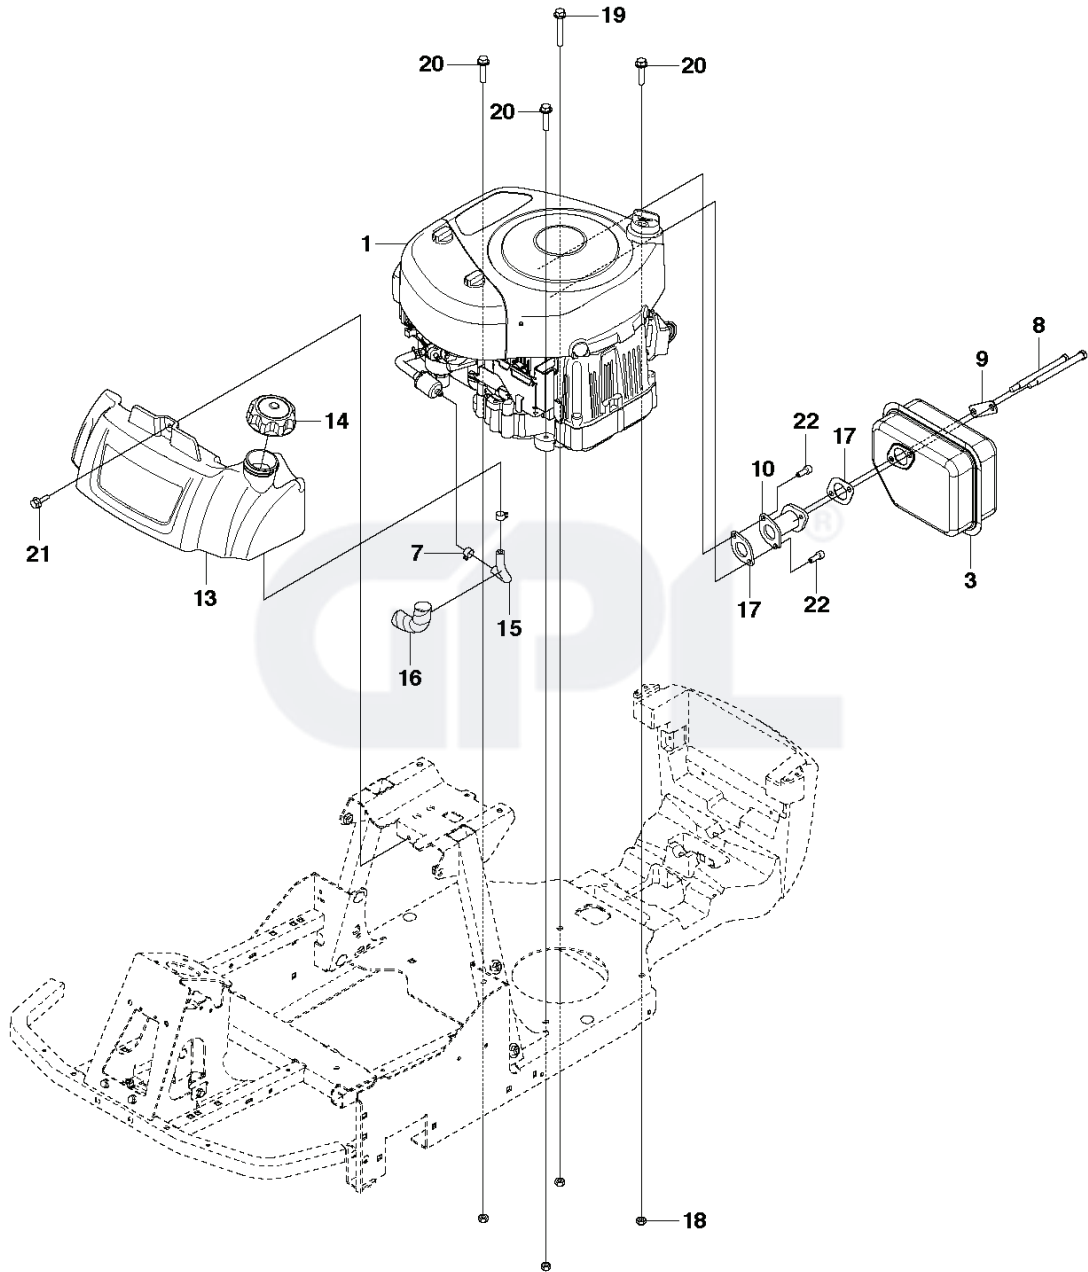

ENGINE

REF.	PART NO.	DESCRIPTION	REMARK	QTY.	KIT
1	578192401	ENGINE		1	
3	581129801	MUFFLER ASSY		1	
7	535469701	HOSE BRACE		2	
8	578259101	COLLAR SCREW		2	
9	578259301	WASHER		1	
10	578255701	MANIFOLD		1	
13	577915801	FUEL TANK		1	
14	532430220	FUEL CAP		1	
15	504800012	FUEL HOSE		1	
16	544026608	HOSE GUARD		1	
17	579377101	GASKET		2	
18	732211801	LOCK NUT		4	
19	506570107	SCREW EHHFM		1	
20	506570106	SCREW EHHFM		3	
21	579328101	SCREW		1	
22	506556301	SCREW UNC		2	

GPL®