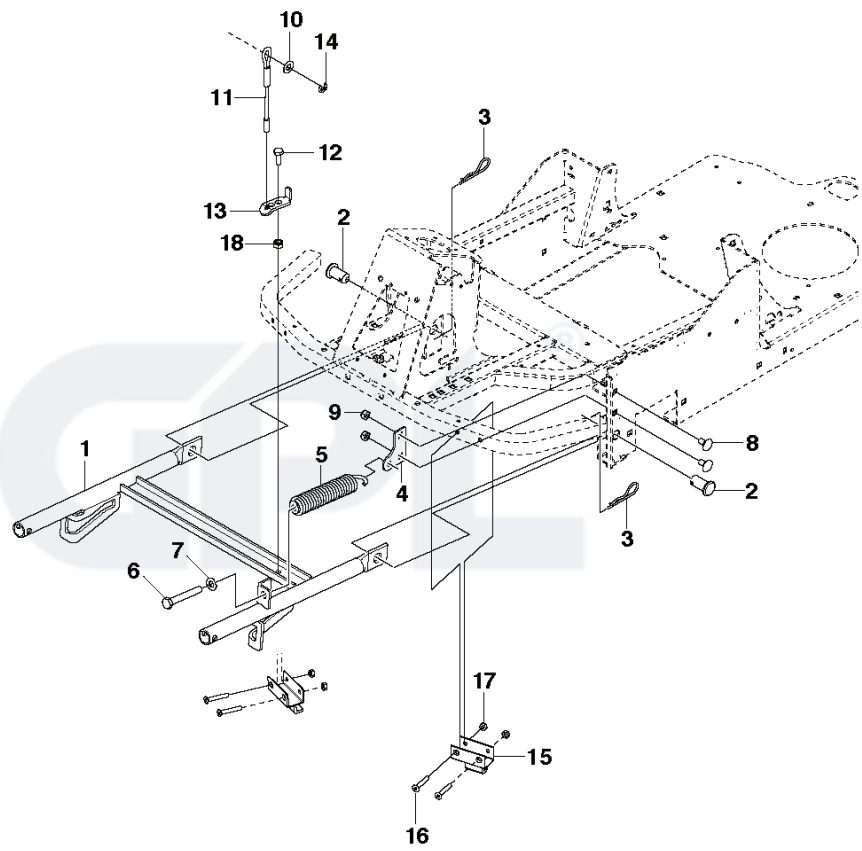

EQUIPMENT FRAME

REF.	PART NO.	DESCRIPTION	REMARK	QTY.	KIT
1	576488001	ATTACHMENT		1	
2	721861701	CLEVIS PIN		2	
3	721680251	SPRING COTTER		2	
4	578385301	BRACKET		1	
5	505418701	SPRING		1	
6	725250971	SCREW EHHM		2	
7	734117201	WASHER		1	
8	727644951	SCREW RSQM		2	
9	732211801	LOCK NUT		3	
10	734117201	WASHER		1	
11	579165301	WIRE		1	
12	725245171	SCREW EHHM		1	
13	579163501	SHEET		1	
14	735311220	E-CLIP		1	
15	581304701	BRACKET		1	
16	725637851	SCREW IHCSFM		4	
17	732211601	LOCK NUT		4	
18	732211801	LOCK NUT		1