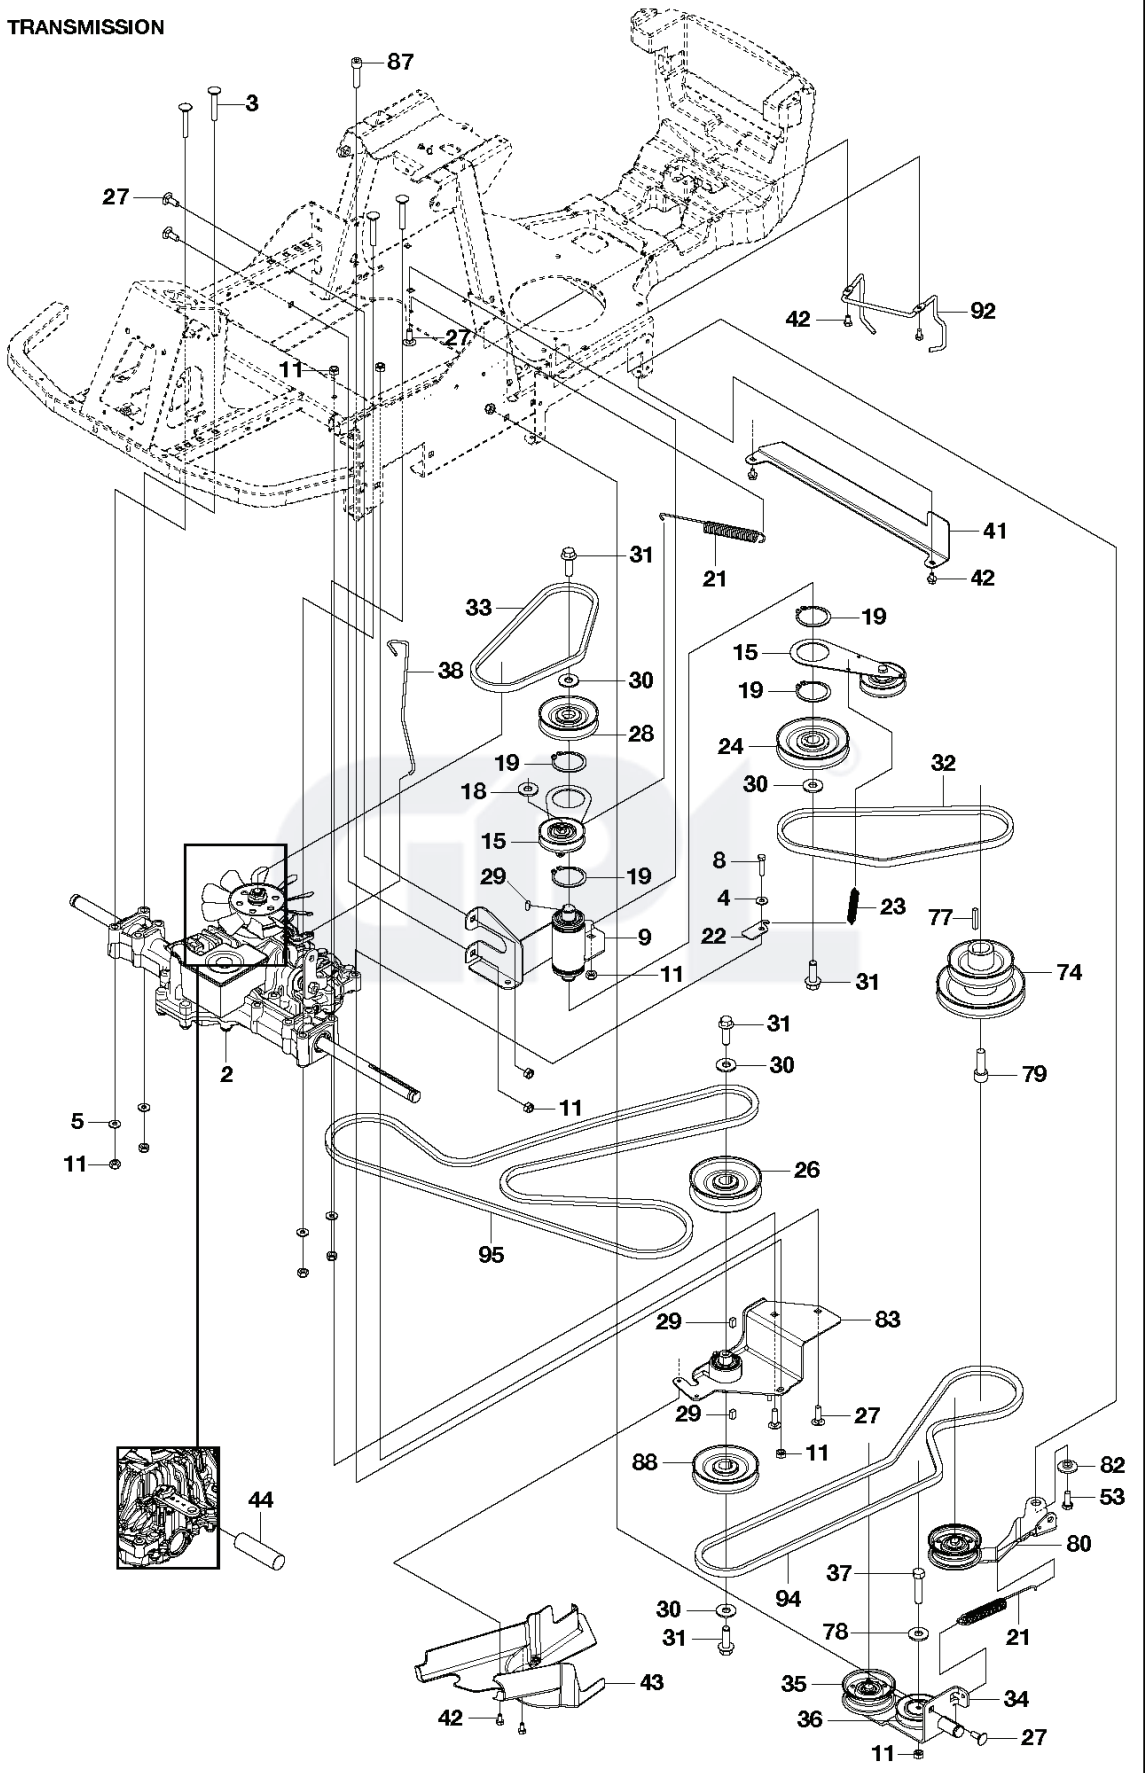

TRANSMISSION

REF.	PART NO.	DESCRIPTION	REMARK	QTY.	KIT
2	576363401	TRANSMISSION		1	
3	579603801	SCREW RSQM		4	
4	535464101	WASHER		4	
5	734116401	WASHER		6	
8	725245951	SCREW EHHM		3	
9	576458301	HOUSING ASSY		1	
11	732211801	LOCK NUT		13	
15	576363701	BELT TENSIONER		2	
18	734116441	WASHER		2	
19	735314200	CIRCLIP		4	
21	575567201	SPRING		2	
22	578392701	SHEET		1	
23	574506201	SPRING		1	
24	577169503	PULLEY		1	
26	578347502	PULLEY		1	
27	727644951	SCREW RSQM		4	
28	577169501	PULLEY		1	
29	506533501	PARALLEL KEY		4	
30	734117441	WASHER		4	
31	506675401	SCREW EHHFM		4	
32	576363901	BELT		1	
33	576364001	BELT		1	
34	576466701	BRACKET		1	
35	539919078	PULLEY		1	
36	506946901	PULLEY		1	
37	725245571	SCREW EHHM		1	
38	578400701	ARM		1	
41	584140401	SHEET		1	
42	725236461	SCREW EHHFT		6	
43	580676201	COVER		1	
44	584242902	HEAT-SHRINK TUBING		1	
53	725245171	SCREW EHHM		1	
74	576361301	PULLEY		1	
77	506555902	WEDGE		1	
78	506597501	WASHER		1	
79	506556002	SCREW UNC		1	
80	576361101	BELT TENSIONER ASSY		1	
82	574874103	WASHER		1	
83	576451902	IDLER AXLE ASSY		1	
87	725545501	SCREW IHSCM		1	
88	577169502	PULLEY		1	
92	578208201	BELT GUIDE		1	
94	589563901	BELT		1	
95	589533001	BELT		1