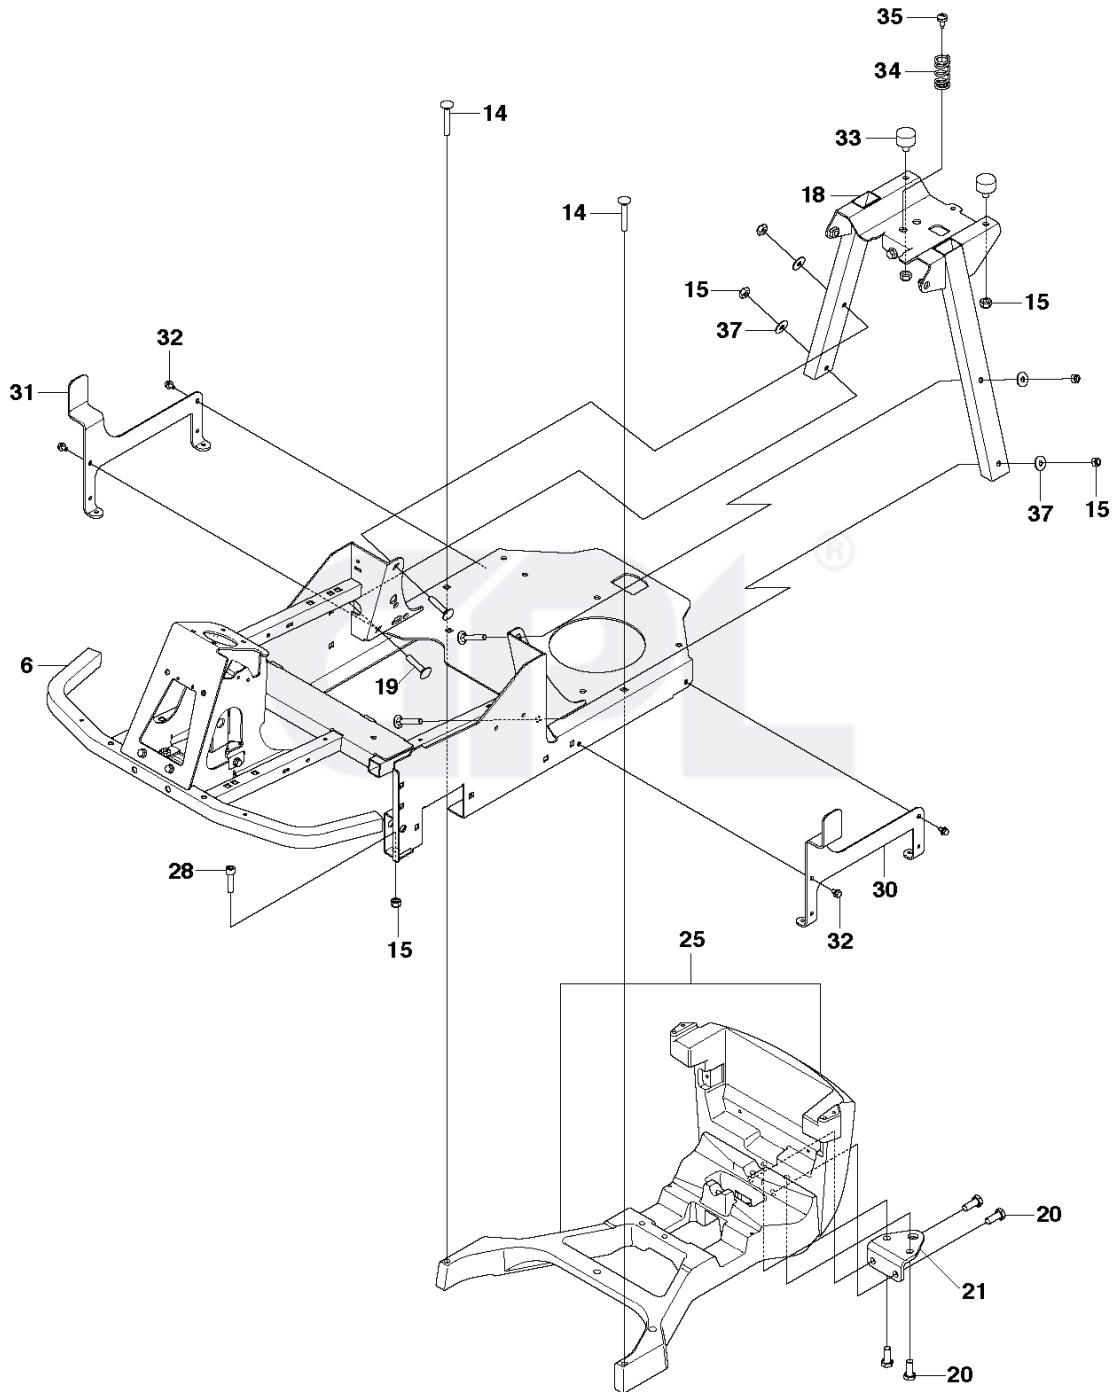

M125-97FH, 967206901, 2013-01

SPARE PARTS LIST

SEAT

REF.	PART NO.	DESCRIPTION	REMARK	QTY.	KIT
2	576376401	SEAT		1	
4	506570103	SCREW EHHFM		4	
5	577865802	SHEET		1	
6	525486701	BELT GUIDE		1	
7	725236461	SCREW EHHFT		1	
8	506597401	SCREW EHHFM		2	
9	735216400	LOCKWASHER		4	

CHASSIS

REF.	PART NO.	DESCRIPTION	REMARK	QTY.	KIT
6	576466801	FRAME		1	
14	535423803	SCREW RSQM		2	
15	732211801	LOCK NUT		8	
18	576793201	SEAT BRACKET ASSY		1	
19	727645951	SCREW		4	
20	725249751	SCREW		4	
21	577846901	SHEET		1	
25	580335701	FRAME		1	
28	725545501	SCREW IHSCM		1	
30	578042901	BRACKET		1	
31	578042902	BRACKET		1	
32	725236461	SCREW EHHFT		4	
33	579292301	DAMPER		2	
34	581452101	COMPRESSION SPRING		1	
35	544400501	SCREW		1	
37	734116441	WASHER		4	

DECALS

REF.	PART NO.	DESCRIPTION	REMARK	QTY.	KIT
1	578977801	DECAL		1	
2	578977901	DECAL		1	
3	578977501	DECAL		1	
5	578978301	DECAL		1	
6	578977701	DECAL		1	
8	578978101	DECAL		1	
9	578977601	DECAL		1	
11	578978201	DECAL		1	
12	578897101	DECAL		1	
13	505217711	LABEL		1	

CONTROLS

REF.	PART NO.	DESCRIPTION	REMARK	QTY.	KIT
1	506993302	SLEEVE		1	
2	734116401	WASHER		1	
4	576846102	PEDAL		1	
6	506542002	HANDLE		2	
7	576467101	BRAKE LEVER		1	
11	579315401	SPRING		1	
12	580676401	PEDAL		1	
14	577544801	ROD		1	
15	735311220	E-CLIP		2	
16	578762901	SHEET		1	
20	574506201	SPRING		1	
21	574874101	WASHER		1	
22	506570104	SCREW EHHFM		1	
23	732211801	LOCK NUT		3	
41	506954101	BEARING SUPPORT		4	
42	725245751	SCREW		2	
45	577847201	THROTTLE CONTROL		1	
48	506834301	SPRING		1	
50	544301708	WIRE		1	
51	725236461	SCREW EHHFT		4	
52	506889101	KNOB		1	
54	576456701	LEVER		1	
56	506535603	DRAW SPRING		1	
57	576456601	ROD		1	
58	506899001	E-CLIP		1	
59	581850102	ARM		1	
60	578366601	SHEET		2	
61	578313602	PEDAL		1	
65	579154301	SHEET		1	
66	535423802	SCREW RSQM		2	
67	579154401	SHEET		1	