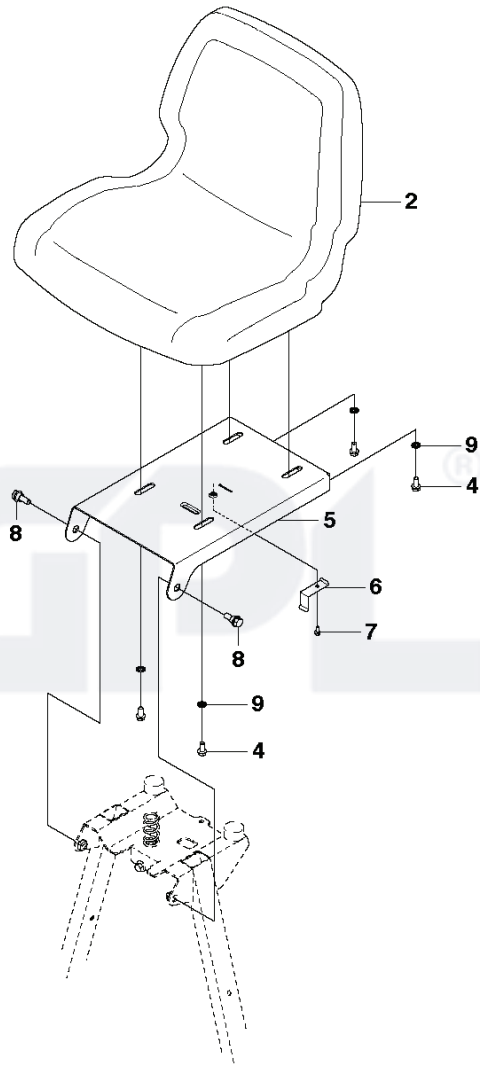

M125-97FH, 967206901, 2013-01

SPARE PARTS LIST

SEAT

REF.	PART NO.	DESCRIPTION	REMARK	QTY.	KIT
2	576376401	SEAT		1	
4	506570103	SCREW EHHFM		4	
5	577865802	SHEET		1	
6	525486701	BELT GUIDE		1	
7	725236461	SCREW EHHFT		1	
8	506597401	SCREW EHHFM		2	
9	735216400	LOCKWASHER		4	

CHASSIS

REF.	PART NO.	DESCRIPTION	REMARK	QTY.	KIT
6	576466801	FRAME		1	
14	535423803	SCREW RSQM		2	
15	732211801	LOCK NUT		8	
18	576793201	SEAT BRACKET ASSY		1	
19	727645951	SCREW		4	
20	725249751	SCREW		4	
21	577846901	SHEET		1	
25	580335701	FRAME		1	
28	725545501	SCREW IHSCM		1	
30	578042901	BRACKET		1	
31	578042902	BRACKET		1	
32	725236461	SCREW EHHFT		4	
33	579292301	DAMPER		2	
34	581452101	COMPRESSION SPRING		1	
35	544400501	SCREW		1	
37	734116441	WASHER		4	

ELECTRICAL

REF.	PART NO.	DESCRIPTION	REMARK	QTY.	KIT
1	544442401	IGNITION KEY		1	
2	544439801	RELAY		1	
3	577511901	WIRING ASSY		1	
4	577512001	WIRING		1	
5	576183801	CABLE		1	
6	576183803	CABLE		1	
7	506909601	SWITCH		1	
8	544442201	IGNITION SWITCH		1	
9	544442301	NUT		1	
10	577390101	BRACKET		1	
11	578285501	PLATE		1	
14	725236461	SCREW EHHFT		3	
15	544400501	SCREW		4	
16	522622101	SCREW EHHM		2	
17	522624301	NUT		2	
18	578996801	CLAMP		1	
19	576184001	CABLE		1	
20	535441101	BATTERY MAT		1	
21	506899801	NUT		3	
22	574397201	BATTERY		1	
23	506836802	BELT		1	
25	578775901	SWITCH		1	
29	579267201	SWITCH		1	
30	578033301	SWITCH		2	25
36	574316101	SWITCH		1	11
37	735216400	LOCKWASHER		1	