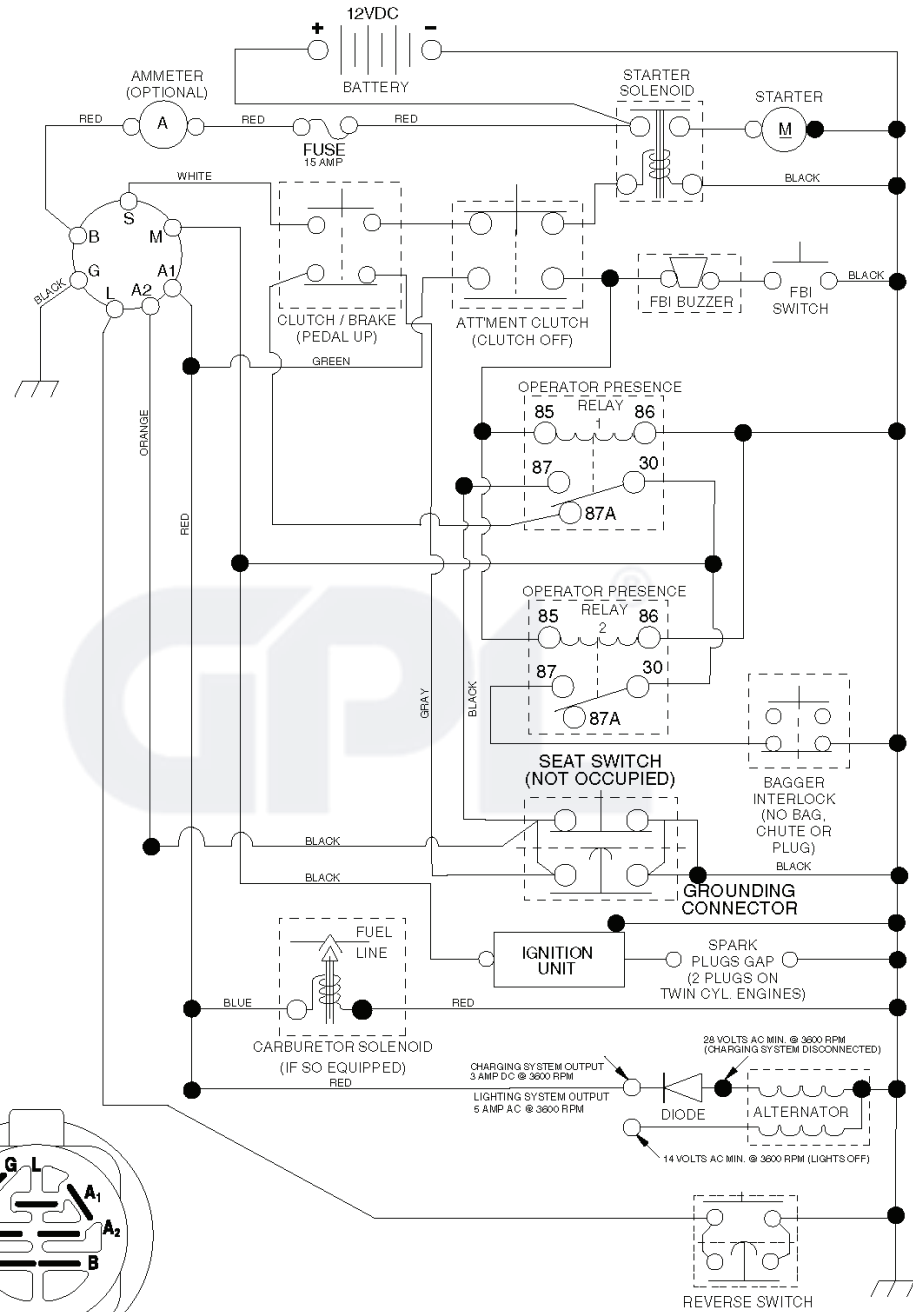

M12T92RB, 96061010201, 2009-08

SPARE PARTS LIST

29

OPTIONAL EQUIPMENT
Spark Arrester

engine-bs.1cyl_38

REF.	PART NO.	DESCRIPTION	REMARK	QTY.	KIT
1	532170551	THROTTLE CONTROL		1	
2	817720408	SCREW		1	
3				1	
4	532179758	MUFFLER		1	
8	532171877	BOLT		1	
13	532165291	GASKET		1	
14	532148456	TUBE		1	
23	532169837	HEAT SHIELD		1	
25	532190695	CONTROL CHOKE		1	
29	532137180	SPARK ARRESTER KIT		1	
31	532187750	TANK		1	
32	532197725	PLUG		1	
33	532123487	HOSE CLAMP		1	
37	532137040	HOSE		1	
38	532181654	PLUG		1	
40	532124028	BUSHING		1	
44	817670412	SCREW		1	
45	817000612	SCREW		1	
46	819091416	WASHER		1	
62	810040500	WASHER		1	
72	532192334	SCREW		1	
78	817060620	SCREW		1	
81	873510400	NUT		1	
119	532400601	PROTECTOR		1	
120	532400600	PROTECTOR		1	
121	532196688	NUT		1	
122	532137729	SCREW		1	
123	817670508	SCREW		1	

liftrh.1piece_3

REF.	PART NO.	DESCRIPTION	REMARK	QTY.	KIT
1	532159460	WIRE		1	
2	532159471	LEVER		1	
3	532105767	PIN RETAINING SCREW		1	
4	812000002	RETAINER RING		1	
5	819211621	WASHER		1	
6	532120183	BEARING		1	
7	532109413	GRIP		1	
8	532124526	KNOB		1	
11	532165829	ROD		1	
12	532165831	ROD		1	
13	532124670	RETAINER RING		1	
15	532173288	LINK		1	
16	873350800	NUT		1	
17	532175689	BRACKET		1	
18	873800800	NUT		1	
19	532139868	LEVER		1	
20	532194209	SPRING		1	
31	532169865	BEARING		1	
32	873540600	NUT		1	

IGNITION SWITCH

POSITION	CIRCUIT "MAKE"
OFF	M+G+A1
RUN/OVERRIDE	B+A1
RUN	B+A1 L+A2
START	B + S + A1

03051

WIRING INSULATED CLIPS
NOTE: IF WIRING INSULATED CLIPS WERE REMOVED FOR SERVICING OF UNIT, THEY SHOULD BE REPLACED TO PROPERLY SECURE YOUR WIRING.

GPL®

WHEELS & TIRES

REF.	PART NO.	DESCRIPTION	REMARK	QTY.	KIT
1	532059192	CAP VALVE		1	
2	532065139	NIPPLE		1	
3	532106222	TIRE		1	
4	532059904	HOSE		1	
5	532183337	RIM		1	
6	532124957	FITTING		1	
7	532124959	BEARING		1	
8	532183338	RIM ASSY		1	
9	532106268	TIRE		1	
10	532124926	HOSE		1	
11	532175039	HUB CAP		1	
--	532144334	SEALING FOAM		1	