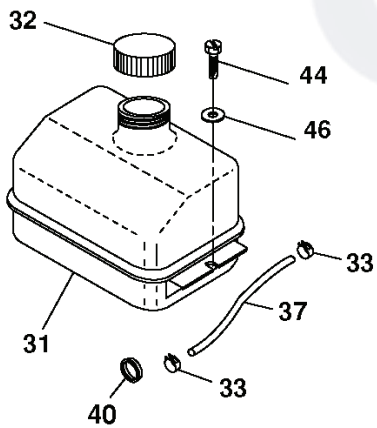

M12T92RB, 96061010201, 2009-08

SPARE PARTS LIST

29

OPTIONAL EQUIPMENT
Spark Arrester

engine-bs.1cyl_38

REF.	PART NO.	DESCRIPTION	REMARK	QTY.	KIT
1	532170551	THROTTLE CONTROL		1	
2	817720408	SCREW		1	
3				1	
4	532179758	MUFFLER		1	
8	532171877	BOLT		1	
13	532165291	GASKET		1	
14	532148456	TUBE		1	
23	532169837	HEAT SHIELD		1	
25	532190695	CONTROL CHOKE		1	
29	532137180	SPARK ARRESTER KIT		1	
31	532187750	TANK		1	
32	532197725	PLUG		1	
33	532123487	HOSE CLAMP		1	
37	532137040	HOSE		1	
38	532181654	PLUG		1	
40	532124028	BUSHING		1	
44	817670412	SCREW		1	
45	817000612	SCREW		1	
46	819091416	WASHER		1	
62	810040500	WASHER		1	
72	532192334	SCREW		1	
78	817060620	SCREW		1	
81	873510400	NUT		1	
119	532400601	PROTECTOR		1	
120	532400600	PROTECTOR		1	
121	532196688	NUT		1	
122	532137729	SCREW		1	
123	817670508	SCREW		1	

liftrh.1piece_3

REF.	PART NO.	DESCRIPTION	REMARK	QTY.	KIT
1	532159460	WIRE		1	
2	532159471	LEVER		1	
3	532105767	PIN RETAINING SCREW		1	
4	812000002	RETAINER RING		1	
5	819211621	WASHER		1	
6	532120183	BEARING		1	
7	532109413	GRIP		1	
8	532124526	KNOB		1	
11	532165829	ROD		1	
12	532165831	ROD		1	
13	532124670	RETAINER RING		1	
15	532173288	LINK		1	
16	873350800	NUT		1	
17	532175689	BRACKET		1	
18	873800800	NUT		1	
19	532139868	LEVER		1	
20	532194209	SPRING		1	
31	532169865	BEARING		1	
32	873540600	NUT		1	

GPL®

WHEELS & TIRES

REF.	PART NO.	DESCRIPTION	REMARK	QTY.	KIT
1	532059192	CAP VALVE		1	
2	532065139	NIPPLE		1	
3	532106222	TIRE		1	
4	532059904	HOSE		1	
5	532183337	RIM		1	
6	532124957	FITTING		1	
7	532124959	BEARING		1	
8	532183338	RIM ASSY		1	
9	532106268	TIRE		1	
10	532124926	HOSE		1	
11	532175039	HUB CAP		1	
--	532144334	SEALING FOAM		1	