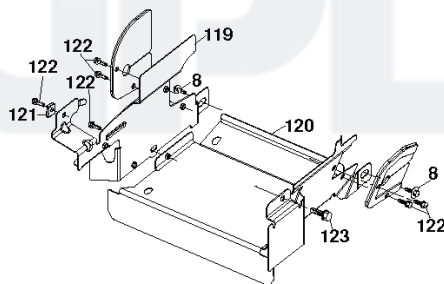

M12T92RB, 96061010201, 2009-08

SPARE PARTS LIST

29

OPTIONAL EQUIPMENT
Spark Arrester

engine-bs.1cyl_38

REF.	PART NO.	DESCRIPTION	REMARK	QTY.	KIT
1	532170551	THROTTLE CONTROL		1	
2	817720408	SCREW		1	
3				1	
4	532179758	MUFFLER		1	
8	532171877	BOLT		1	
13	532165291	GASKET		1	
14	532148456	TUBE		1	
23	532169837	HEAT SHIELD		1	
25	532190695	CONTROL CHOKE		1	
29	532137180	SPARK ARRESTER KIT		1	
31	532187750	TANK		1	
32	532197725	PLUG		1	
33	532123487	HOSE CLAMP		1	
37	532137040	HOSE		1	
38	532181654	PLUG		1	
40	532124028	BUSHING		1	
44	817670412	SCREW		1	
45	817000612	SCREW		1	
46	819091416	WASHER		1	
62	810040500	WASHER		1	
72	532192334	SCREW		1	
78	817060620	SCREW		1	
81	873510400	NUT		1	
119	532400601	PROTECTOR		1	
120	532400600	PROTECTOR		1	
121	532196688	NUT		1	
122	532137729	SCREW		1	
123	817670508	SCREW		1	

liftrh.1piece_3

REF.	PART NO.	DESCRIPTION	REMARK	QTY.	KIT
1	532159460	WIRE		1	
2	532159471	LEVER		1	
3	532105767	PIN RETAINING SCREW		1	
4	812000002	RETAINER RING		1	
5	819211621	WASHER		1	
6	532120183	BEARING		1	
7	532109413	GRIP		1	
8	532124526	KNOB		1	
11	532165829	ROD		1	
12	532165831	ROD		1	
13	532124670	RETAINER RING		1	
15	532173288	LINK		1	
16	873350800	NUT		1	
17	532175689	BRACKET		1	
18	873800800	NUT		1	
19	532139868	LEVER		1	
20	532194209	SPRING		1	
31	532169865	BEARING		1	
32	873540600	NUT		1	