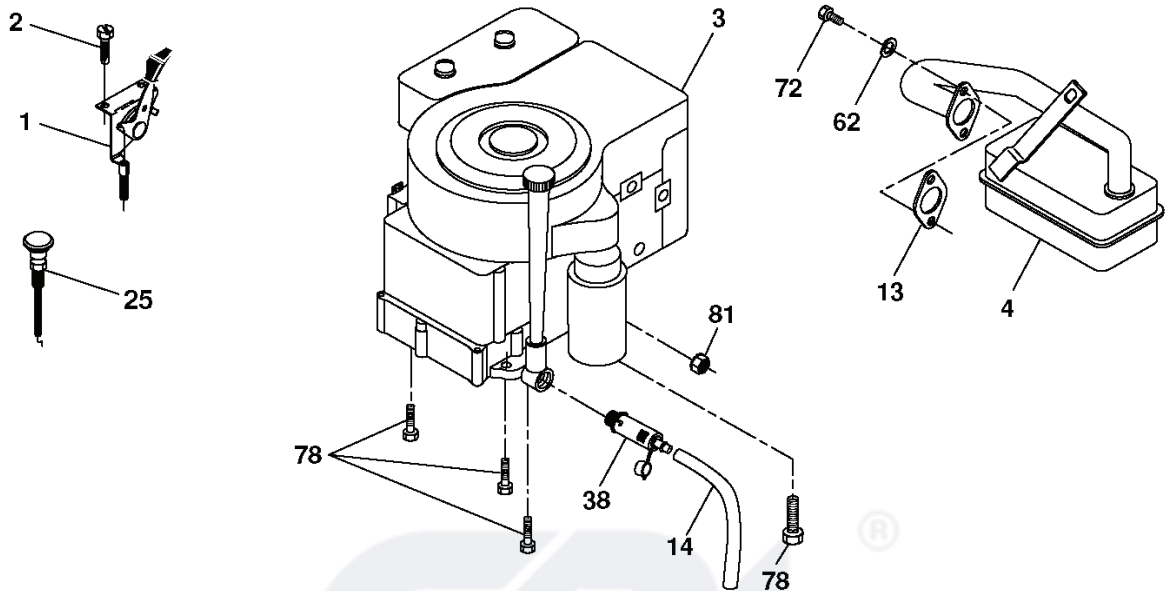

M12T92RB, 96061010201, 2009-08

SPARE PARTS LIST

29

OPTIONAL EQUIPMENT
Spark Arrester

engine-bs.1cyl_38

REF.	PART NO.	DESCRIPTION	REMARK	QTY.	KIT
1	532170551	THROTTLE CONTROL		1	
2	817720408	SCREW		1	
3				1	
4	532179758	MUFFLER		1	
8	532171877	BOLT		1	
13	532165291	GASKET		1	
14	532148456	TUBE		1	
23	532169837	HEAT SHIELD		1	
25	532190695	CONTROL CHOKE		1	
29	532137180	SPARK ARRESTER KIT		1	
31	532187750	TANK		1	
32	532197725	PLUG		1	
33	532123487	HOSE CLAMP		1	
37	532137040	HOSE		1	
38	532181654	PLUG		1	
40	532124028	BUSHING		1	
44	817670412	SCREW		1	
45	817000612	SCREW		1	
46	819091416	WASHER		1	
62	810040500	WASHER		1	
72	532192334	SCREW		1	
78	817060620	SCREW		1	
81	873510400	NUT		1	
119	532400601	PROTECTOR		1	
120	532400600	PROTECTOR		1	
121	532196688	NUT		1	
122	532137729	SCREW		1	
123	817670508	SCREW		1	

liftrh.1piece_3

REF.	PART NO.	DESCRIPTION	REMARK	QTY.	KIT
1	532159460	WIRE		1	
2	532159471	LEVER		1	
3	532105767	PIN RETAINING SCREW		1	
4	812000002	RETAINER RING		1	
5	819211621	WASHER		1	
6	532120183	BEARING		1	
7	532109413	GRIP		1	
8	532124526	KNOB		1	
11	532165829	ROD		1	
12	532165831	ROD		1	
13	532124670	RETAINER RING		1	
15	532173288	LINK		1	
16	873350800	NUT		1	
17	532175689	BRACKET		1	
18	873800800	NUT		1	
19	532139868	LEVER		1	
20	532194209	SPRING		1	
31	532169865	BEARING		1	
32	873540600	NUT		1	

GPL®

WHEELS & TIRES

REF.	PART NO.	DESCRIPTION	REMARK	QTY.	KIT
1	532059192	CAP VALVE		1	
2	532065139	NIPPLE		1	
3	532106222	TIRE		1	
4	532059904	HOSE		1	
5	532183337	RIM		1	
6	532124957	FITTING		1	
7	532124959	BEARING		1	
8	532183338	RIM ASSY		1	
9	532106268	TIRE		1	
10	532124926	HOSE		1	
11	532175039	HUB CAP		1	
--	532144334	SEALING FOAM		1	