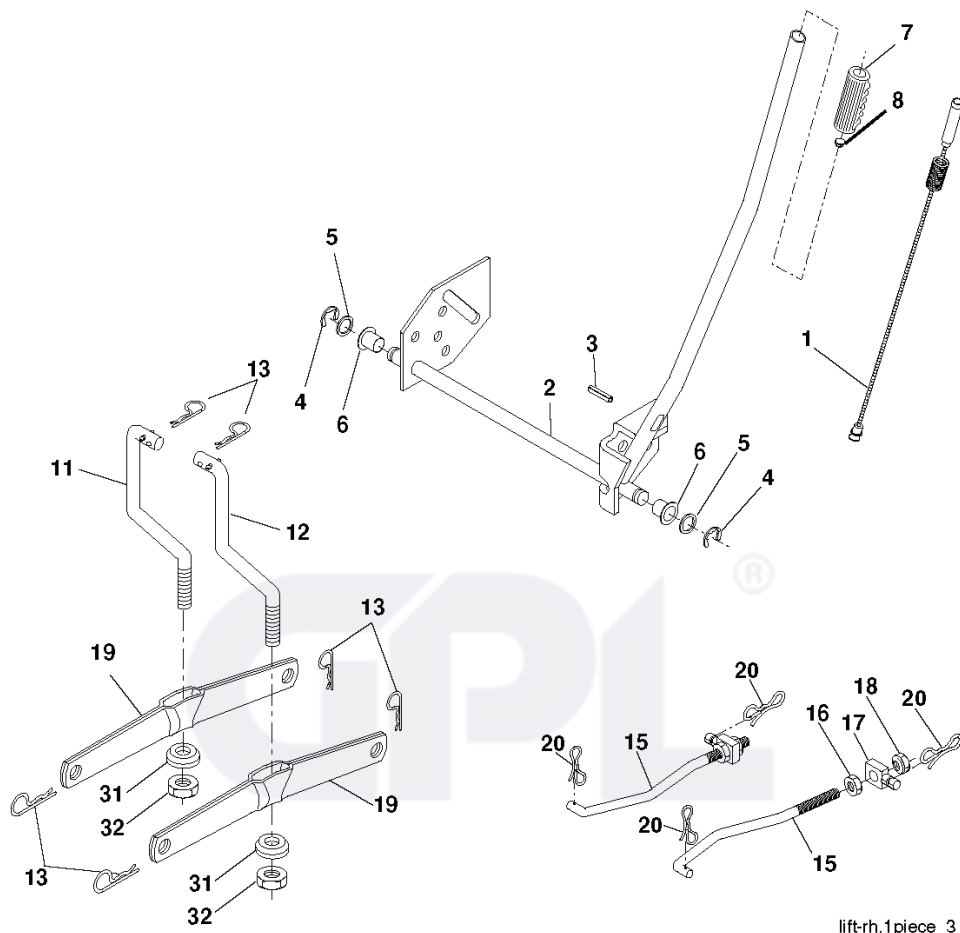

M12T92RB, 96061010201, 2009-08

SPARE PARTS LIST

29

OPTIONAL EQUIPMENT
Spark Arrester

engine-bs.1cyl_38

REF.	PART NO.	DESCRIPTION	REMARK	QTY.	KIT
1	532170551	THROTTLE CONTROL		1	
2	817720408	SCREW		1	
3				1	
4	532179758	MUFFLER		1	
8	532171877	BOLT		1	
13	532165291	GASKET		1	
14	532148456	TUBE		1	
23	532169837	HEAT SHIELD		1	
25	532190695	CONTROL CHOKE		1	
29	532137180	SPARK ARRESTER KIT		1	
31	532187750	TANK		1	
32	532197725	PLUG		1	
33	532123487	HOSE CLAMP		1	
37	532137040	HOSE		1	
38	532181654	PLUG		1	
40	532124028	BUSHING		1	
44	817670412	SCREW		1	
45	817000612	SCREW		1	
46	819091416	WASHER		1	
62	810040500	WASHER		1	
72	532192334	SCREW		1	
78	817060620	SCREW		1	
81	873510400	NUT		1	
119	532400601	PROTECTOR		1	
120	532400600	PROTECTOR		1	
121	532196688	NUT		1	
122	532137729	SCREW		1	
123	817670508	SCREW		1	

liftrh.1piece_3

REF.	PART NO.	DESCRIPTION	REMARK	QTY.	KIT
1	532159460	WIRE		1	
2	532159471	LEVER		1	
3	532105767	PIN RETAINING SCREW		1	
4	812000002	RETAINER RING		1	
5	819211621	WASHER		1	
6	532120183	BEARING		1	
7	532109413	GRIP		1	
8	532124526	KNOB		1	
11	532165829	ROD		1	
12	532165831	ROD		1	
13	532124670	RETAINER RING		1	
15	532173288	LINK		1	
16	873350800	NUT		1	
17	532175689	BRACKET		1	
18	873800800	NUT		1	
19	532139868	LEVER		1	
20	532194209	SPRING		1	
31	532169865	BEARING		1	
32	873540600	NUT		1	

GPL®

WHEELS & TIRES

REF.	PART NO.	DESCRIPTION	REMARK	QTY.	KIT
1	532059192	CAP VALVE		1	
2	532065139	NIPPLE		1	
3	532106222	TIRE		1	
4	532059904	HOSE		1	
5	532183337	RIM		1	
6	532124957	FITTING		1	
7	532124959	BEARING		1	
8	532183338	RIM ASSY		1	
9	532106268	TIRE		1	
10	532124926	HOSE		1	
11	532175039	HUB CAP		1	
--	532144334	SEALING FOAM		1	