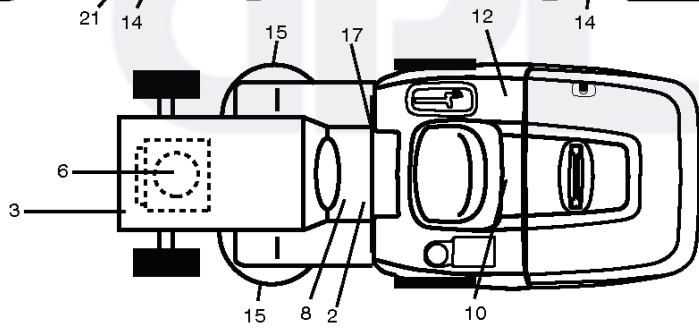

REF.	PART NO.	DESCRIPTION	REMARK	QTY.	KIT
1	532402034	DECAL		1	
2	532400389	LABEL		1	
3	532186158	DECALC.VOLUTE MOTEUR		1	
4	532402033	DECAL		1	
5	532401904	DECAL		1	
6	532196841	DECAL		1	
8	532159737	DECAL		1	
10	532145005	DECAL		1	
11	532182166	DECAL		1	
12	532180432	DECAL		1	
14	532159736	DECAL		1	
15	532196842	DECAL		1	
17	532140837	DECAL		1	
21	532166286	DECAL		1	
--	532138311	DECAL		1	
--	532400865	OPERATORS MANUAL		1	
--				1