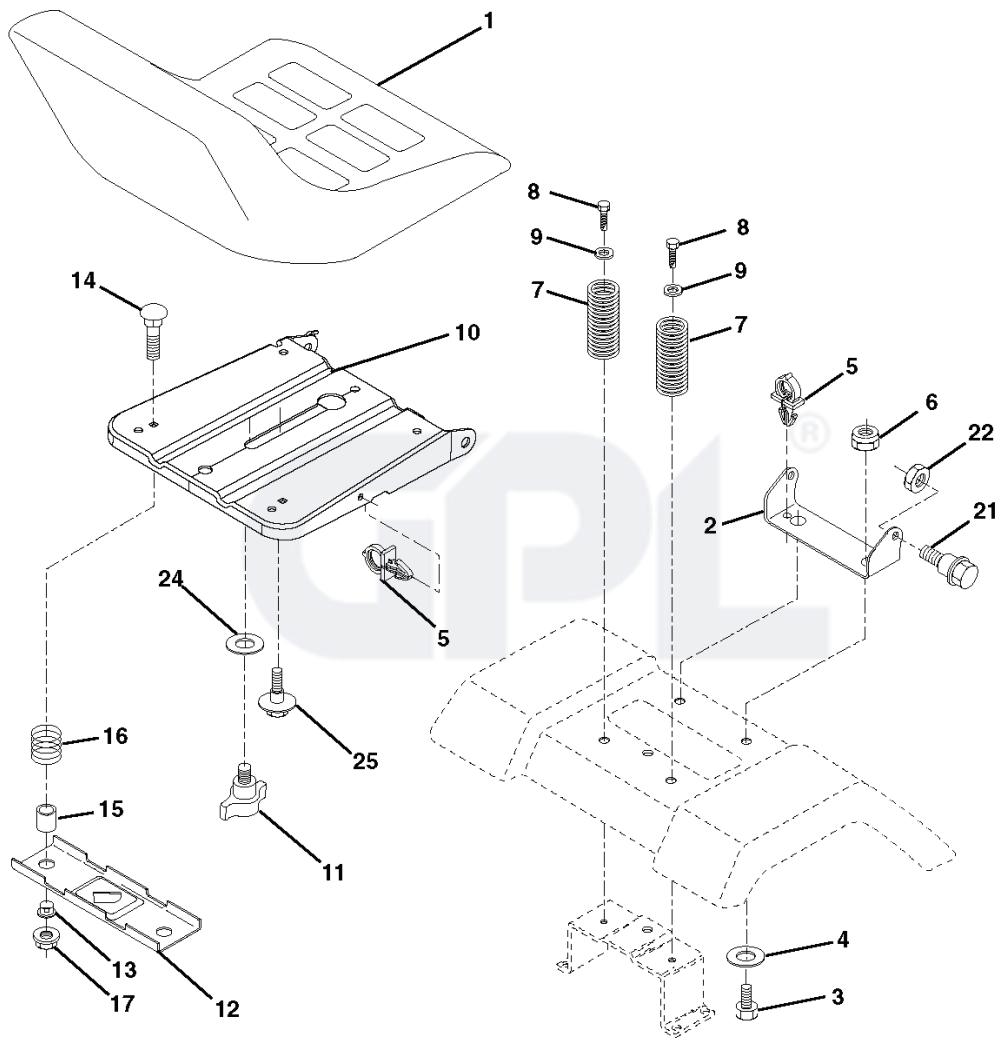

liftrh.1piece_3

REF.	PART NO.	DESCRIPTION	REMARK	QTY.	KIT
1	532159460	WIRE		1	
2	532159471	LEVER		1	
3	532105767	PIN RETAINING SCREW		1	
4	812000002	RETAINER RING		1	
5	819211621	WASHER		1	
6	532120183	BEARING		1	
7	532109413	GRIP		1	
8	532124526	KNOB		1	
11	532165829	ROD		1	
12	532165831	ROD		1	
13	532124670	RETAINER RING		1	
15	532173288	LINK		1	
16	873350800	NUT		1	
17	532175689	BRACKET		1	
18	873800800	NUT		1	
19	532139868	LEVER		1	
20	532194209	SPRING		1	
31	532169865	BEARING		1	
32	873540600	NUT		1	

IGNITION SWITCH

POSITION	CIRCUIT "MAKE"
OFF	M+G+A1
RUN/OVERRIDE	B+A1
RUN	B+A1 L+A2
START	B + S + A1

03051

WIRING INSULATED CLIPS
NOTE: IF WIRING INSULATED CLIPS WERE REMOVED FOR SERVICING OF UNIT, THEY SHOULD BE REPLACED TO PROPERLY SECURE YOUR WIRING.

REMOVABLE CONNECTIONS

NON-REMOVABLE CONNECTIONS

RELAY

seat_ll.knob_13

REF.	PART NO.	DESCRIPTION	REMARK	QTY.	KIT
1	532401042	SIEGE CONDUCTEUR		1	
2	532140551	BRACKET		1	
3	871110616	SCREW		1	
4	819131610	WASHER		1	
5	532145006	CLIP		1	
6	873800600	NUT		1	
7	532124181	SPRING		1	
8	817000616	SCREW		1	
9	819131614	WASHER		1	
10	532195530	BERCEAU DE SIEGE CONDUCTEUR		1	
11	532166369	WING NUT		1	
12	532174648	BRACKET		1	
13	532121248	BUSHING		1	
14	872050412	BOLT		1	
15	532134300	SPACER		1	
16	532121250	SPRING		1	
17	532123976	LOCKNUT		1	
21	532171852	BOLT		1	
22	873800500	LOCK NUT		1	
24	819171912	WASHER		1	
25	532127018	BOLT		1	

GPL®

WHEELS & TIRES

REF.	PART NO.	DESCRIPTION	REMARK	QTY.	KIT
1	532059192	CAP VALVE		1	
2	532065139	NIPPLE		1	
3	532106222	TIRE		1	
4	532059904	HOSE		1	
5	532183337	RIM		1	
6	532124957	FITTING		1	
7	532124959	BEARING		1	
8	532183338	RIM ASSY		1	
9	532106268	TIRE		1	
10	532124926	HOSE		1	
11	532175039	HUB CAP		1	
--	532144334	SEALING FOAM		1	