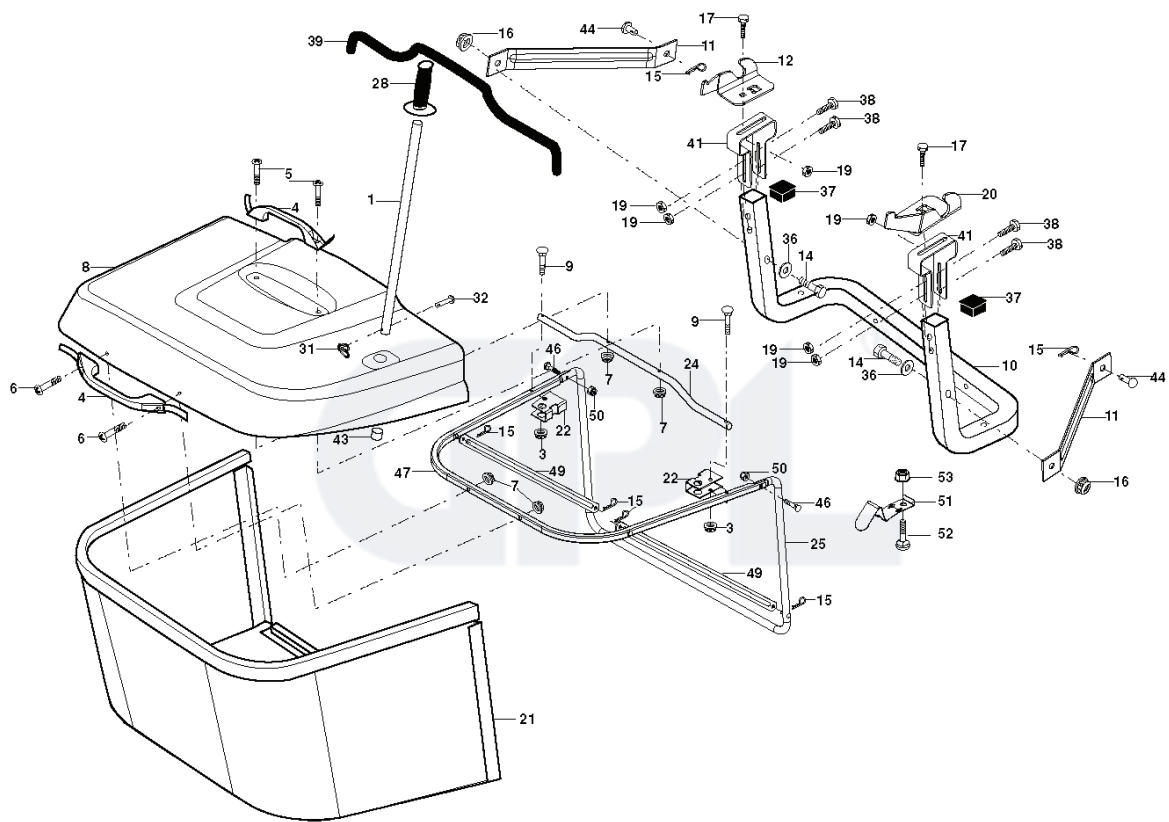

liftrh.1piece_3

REF.	PART NO.	DESCRIPTION	REMARK	QTY.	KIT
1	532159460	WIRE		1	
2	532159471	LEVER		1	
3	532105767	PIN RETAINING SCREW		1	
4	812000002	RETAINER RING		1	
5	819211621	WASHER		1	
6	532120183	BEARING		1	
7	532109413	GRIP		1	
8	532124526	KNOB		1	
11	532165829	ROD		1	
12	532165831	ROD		1	
13	532124670	RETAINER RING		1	
15	532173288	LINK		1	
16	873350800	NUT		1	
17	532175689	BRACKET		1	
18	873800800	NUT		1	
19	532139868	LEVER		1	
20	532194209	SPRING		1	
31	532169865	BEARING		1	
32	873540600	NUT		1	

IGNITION SWITCH

POSITION	CIRCUIT "MAKE"
OFF	M+G+A1
RUN/OVERRIDE	B+A1
RUN	B+A1 L+A2
START	B + S + A1

03051

WIRING INSULATED CLIPS
NOTE: IF WIRING INSULATED CLIPS WERE REMOVED FOR SERVICING OF UNIT, THEY SHOULD BE REPLACED TO PROPERLY SECURE YOUR WIRING.

REMOVABLE CONNECTIONS

NON-REMOVABLE CONNECTIONS

RELAY

seat_ll.knob_13

REF.	PART NO.	DESCRIPTION	REMARK	QTY.	KIT
1	532401042	SIEGE CONDUCTEUR		1	
2	532140551	BRACKET		1	
3	871110616	SCREW		1	
4	819131610	WASHER		1	
5	532145006	CLIP		1	
6	873800600	NUT		1	
7	532124181	SPRING		1	
8	817000616	SCREW		1	
9	819131614	WASHER		1	
10	532195530	BERCEAU DE SIEGE CONDUCTEUR		1	
11	532166369	WING NUT		1	
12	532174648	BRACKET		1	
13	532121248	BUSHING		1	
14	872050412	BOLT		1	
15	532134300	SPACER		1	
16	532121250	SPRING		1	
17	532123976	LOCKNUT		1	
21	532171852	BOLT		1	
22	873800500	LOCK NUT		1	
24	819171912	WASHER		1	
25	532127018	BOLT		1	

GPL®

WHEELS & TIRES

REF.	PART NO.	DESCRIPTION	REMARK	QTY.	KIT
1	532059192	CAP VALVE		1	
2	532065139	NIPPLE		1	
3	532106222	TIRE		1	
4	532059904	HOSE		1	
5	532183337	RIM		1	
6	532124957	FITTING		1	
7	532124959	BEARING		1	
8	532183338	RIM ASSY		1	
9	532106268	TIRE		1	
10	532124926	HOSE		1	
11	532175039	HUB CAP		1	
--	532144334	SEALING FOAM		1	