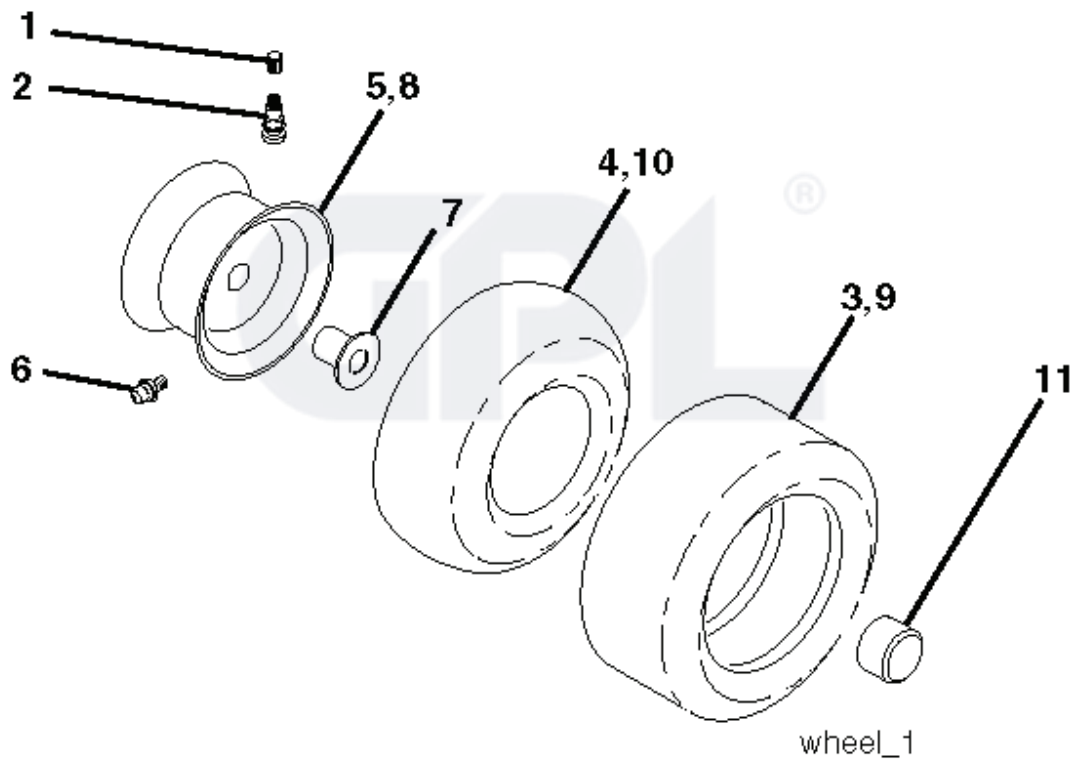

liftrh.1piece_3

REF.	PART NO.	DESCRIPTION	REMARK	QTY.	KIT
1	532159460	WIRE		1	
2	532159471	LEVER		1	
3	532105767	PIN RETAINING SCREW		1	
4	812000002	RETAINER RING		1	
5	819211621	WASHER		1	
6	532120183	BEARING		1	
7	532109413	GRIP		1	
8	532124526	KNOB		1	
11	532165829	ROD		1	
12	532165831	ROD		1	
13	532124670	RETAINER RING		1	
15	532173288	LINK		1	
16	873350800	NUT		1	
17	532175689	BRACKET		1	
18	873800800	NUT		1	
19	532139868	LEVER		1	
20	532194209	SPRING		1	
31	532169865	BEARING		1	
32	873540600	NUT		1	

IGNITION SWITCH

POSITION	CIRCUIT "MAKE"
OFF	M+G+A1
RUN/OVERRIDE	B+A1
RUN	B+A1 L+A2
START	B + S + A1

03051

WIRING INSULATED CLIPS
NOTE: IF WIRING INSULATED CLIPS WERE REMOVED FOR SERVICING OF UNIT, THEY SHOULD BE REPLACED TO PROPERLY SECURE YOUR WIRING.

REMOVABLE CONNECTIONS

NON-REMOVABLE CONNECTIONS

RELAY

seat_ll.knob_13

REF.	PART NO.	DESCRIPTION	REMARK	QTY.	KIT
1	532401042	SIEGE CONDUCTEUR		1	
2	532140551	BRACKET		1	
3	871110616	SCREW		1	
4	819131610	WASHER		1	
5	532145006	CLIP		1	
6	873800600	NUT		1	
7	532124181	SPRING		1	
8	817000616	SCREW		1	
9	819131614	WASHER		1	
10	532195530	BERCEAU DE SIEGE CONDUCTEUR		1	
11	532166369	WING NUT		1	
12	532174648	BRACKET		1	
13	532121248	BUSHING		1	
14	872050412	BOLT		1	
15	532134300	SPACER		1	
16	532121250	SPRING		1	
17	532123976	LOCKNUT		1	
21	532171852	BOLT		1	
22	873800500	LOCK NUT		1	
24	819171912	WASHER		1	
25	532127018	BOLT		1	

GPL®

WHEELS & TIRES

REF.	PART NO.	DESCRIPTION	REMARK	QTY.	KIT
1	532059192	CAP VALVE		1	
2	532065139	NIPPLE		1	
3	532106222	TIRE		1	
4	532059904	HOSE		1	
5	532183337	RIM		1	
6	532124957	FITTING		1	
7	532124959	BEARING		1	
8	532183338	RIM ASSY		1	
9	532106268	TIRE		1	
10	532124926	HOSE		1	
11	532175039	HUB CAP		1	
--	532144334	SEALING FOAM		1	