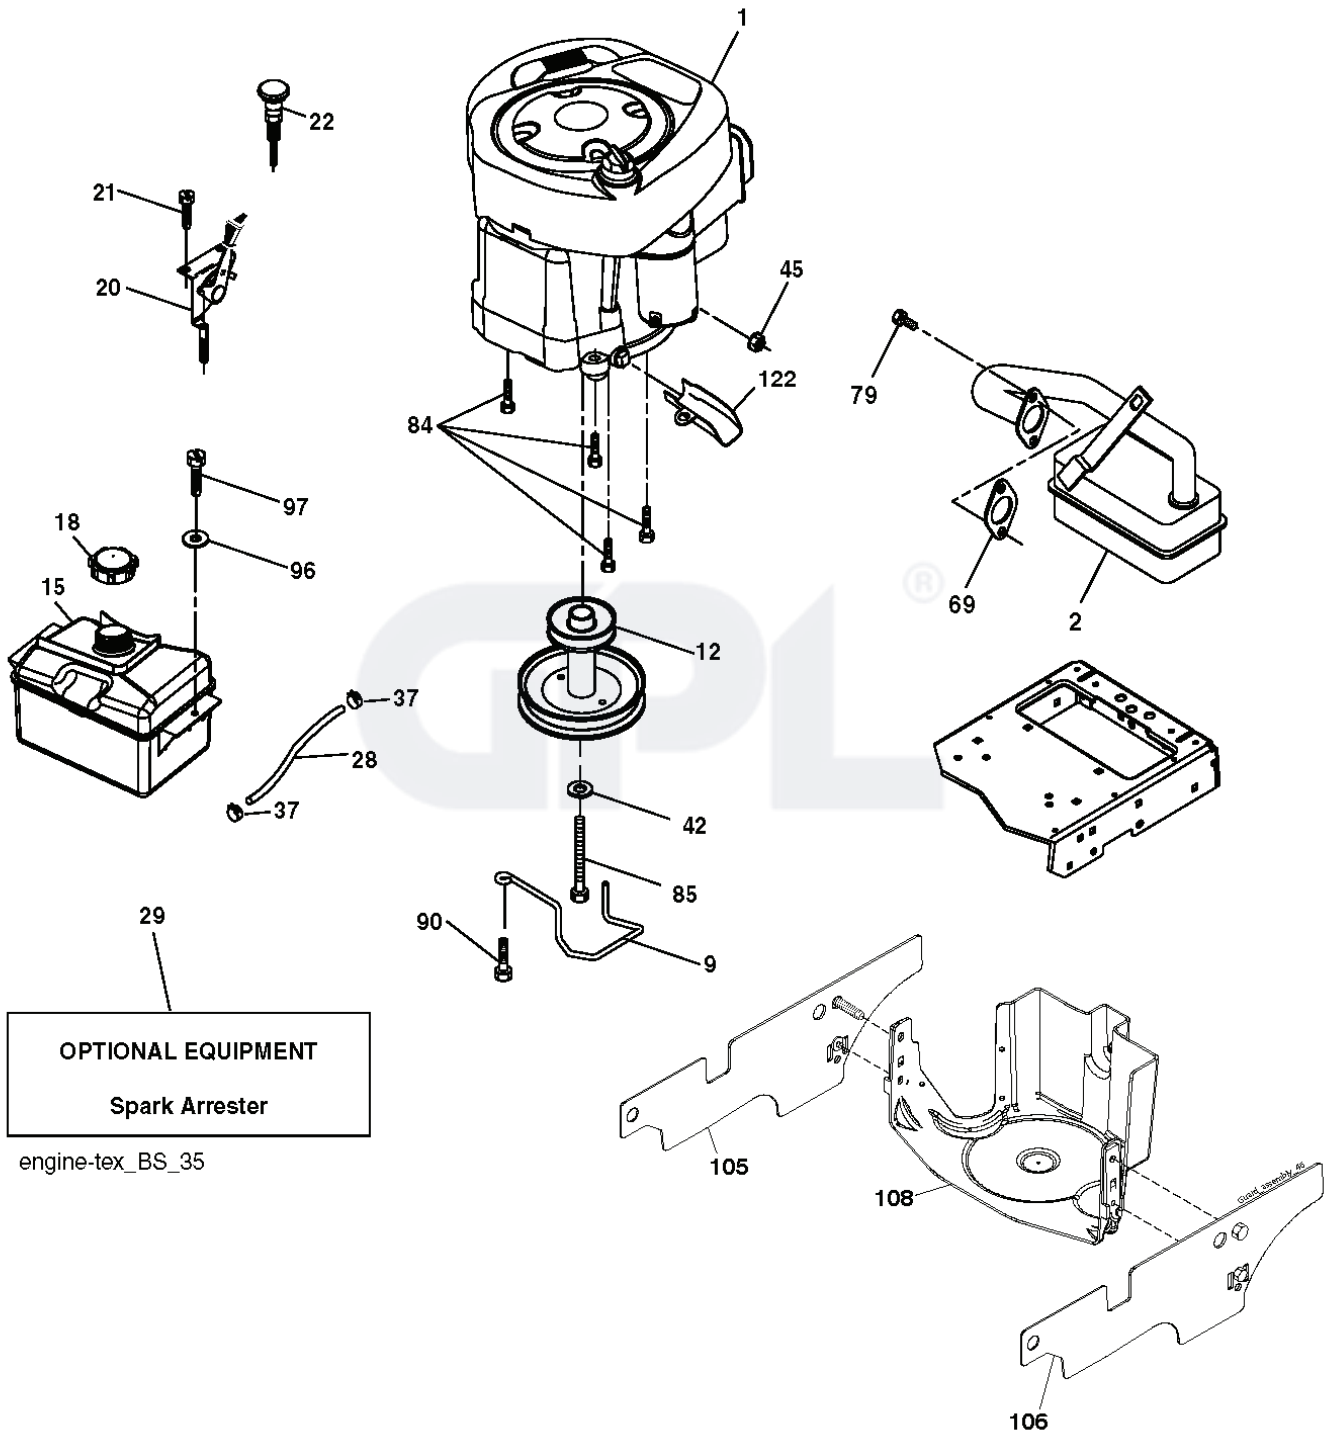

M14597, 96041021801, 2011-08

---

**SPARE PARTS LIST**

REF.	PART NO.	DESCRIPTION	REMARK	QTY.	KIT
1	000000000	W/O DESCRIPTION	ENGINE B&S MODEL 31A507-2391-B1 (438618)	1	
2	532137352	MUFFLER		1	
9	532194319	BELT GUIDE		1	
12	532401985	PULLEY		1	
15	532407545	FUEL TANK		1	
18	532430220	FUEL CAP		1	
20	532411724	CONTROL		1	
21	532416358	SCREW		1	
22	532411725	CONTROL		1	
28	532137040	HOSE		1	
29	532137180	SPARK ARRESTER KIT		1	
37	532123487	HOSE CLAMP		1	
42	810040700	WASHER		1	
45	873510400	NUT		1	
69	532165291	GASKET		1	
79	532192334	SCREW		1	
84	817060620	SCREW		1	
85	532173937	BOLT		1	
90	817000616	SCREW		1	
96	819091416	WASHER		1	
97	817670412	SCREW		1	
105	532440681	SHIELD		1	
106	532440680	SHIELD		1	
108	532421794	ENGINE COVER		1	
122	532421922	EXTENSION PIPE		1	

lift-tex\_17\_r3

\*Key 91 may be substituted for Key 101

---

REF.	PART NO.	DESCRIPTION	REMARK	QTY.	KIT
2	532422027	SHAFT		1	
3	532195231	LEVER		1	
7	532411742	GRIP		1	
10	532196314	SPRING		1	
87	532194209	SPRING		1	
88	532410710	SPRING		1	
89	819191912	WASHER		1	
90	532194208	PIN		1	
91	532195181	LINK		1	
97	817000612	SCREW		1	
98	532195270	LINK		1	
100	873930600	NUT		1	
101	532407003	LINK		1	

REF.	PART NO.	DESCRIPTION	REMARK	QTY.	KIT
1	532059192	CAP VALVE		1	
2	532065139	NIPPLE		1	
3	532125121	RIM	FRONT	1	
4	532059904	HOSE	(Service Item Only)	1	
5	532106222	TIRE	Front 15" x 6.0"-6"	1	
6	532124957	FITTING	(Front Wheel Only)	1	
7	532124959	BEARING	(Front Wheel Only)	1	
8	532175039	HUB CAP		1	
9	532124635	TIRE	Rear 18" x 8.5"-8"	1	
10	532124926	HOSE	(Service Item Only)	1	
11	532125122	RIM	REAR	1	
--	532144334	SEALING FOAM		1	