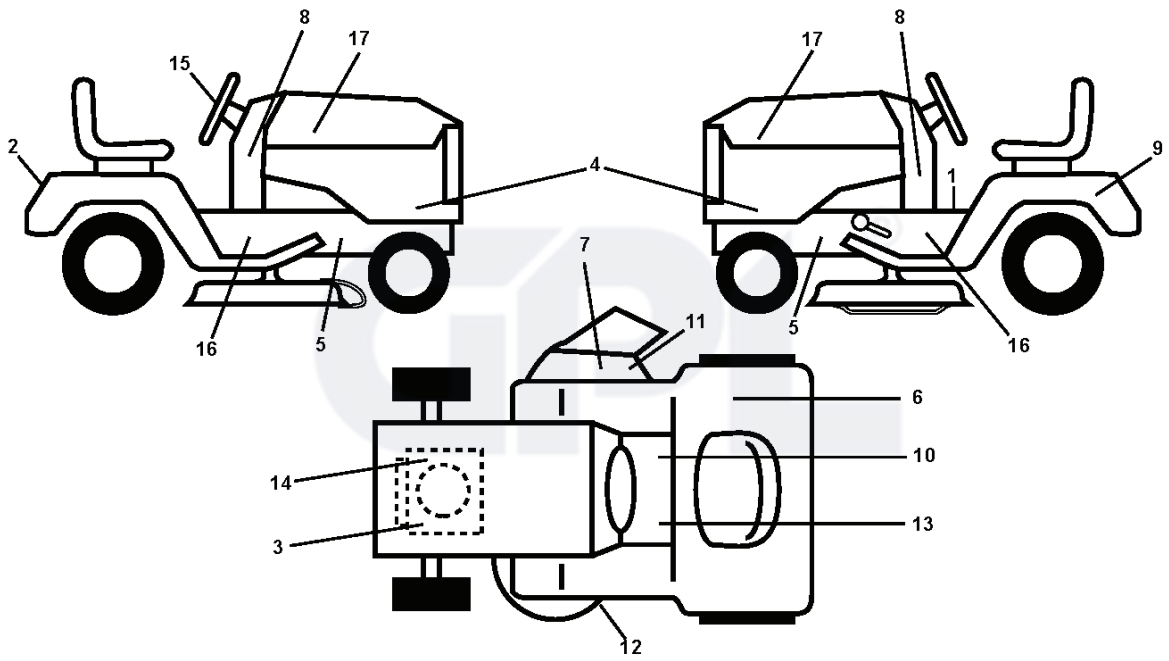

REF.	PART NO.	DESCRIPTION	REMARK	QTY.	KIT
1	532400389	LABEL		1	
2	532444452	DECAL		1	
3	532196841	DECAL		1	
4	532445393	DECAL		1	
5	532159736	DECAL		1	
6	532180432	DECAL		1	
7	532182166	DECAL		1	
8	532185651	DECAL		1	
9	532145005	DECAL		1	
10	532140837	DECAL		1	
11	532196357	DECALC."DANGER DEFLECTEUR"		1	
12	532194302	DECALC.SCHEMA MONTAGE		1	
13	532159737	DECAL		1	
14	532437412	DECAL		1	
15	532437996	SHIELD		1	
16	532401146	DECAL		1	
17	532438382	DECAL		1	
--	532162598	DECAL		1	
--	532409505	PAD		1	
--	532411273	PAD		1