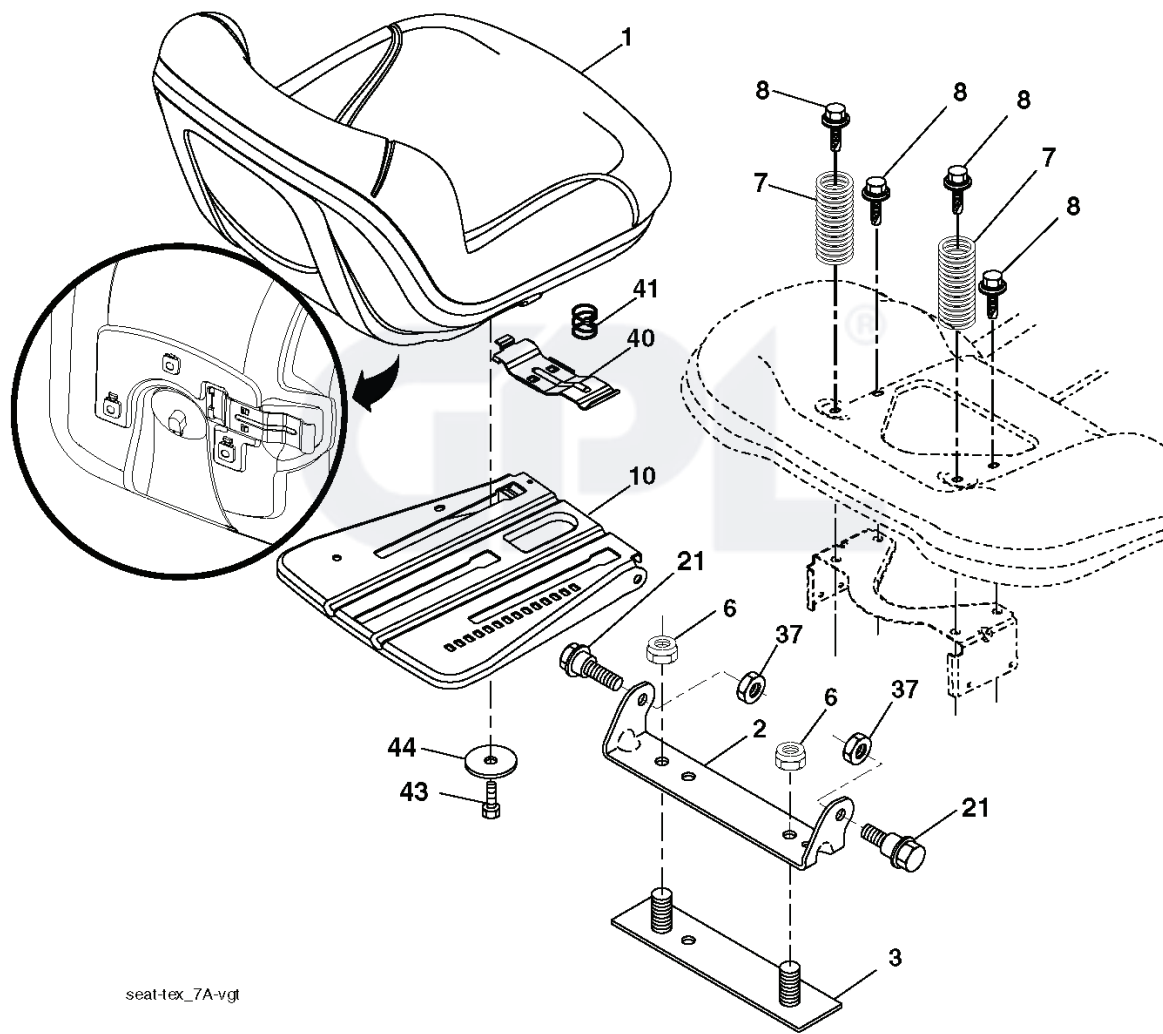

IGNITION SWITCH

POSITION	CIRCUIT	"MAKE"
OFF	M+G+A1	
RUN/OVERRIDE	B+A1	
RUN	B+A1	L+A2
START	B + S + A1	

CHASSIS HARNESS CONNECTOR (MATING SIDE)

DASH HARNESS CONNECTOR (MATING SIDE)

WIRING INSULATED CLIPS  
 NOTE: IF WIRING INSULATED CLIPS WERE REMOVED FOR SERVICING OF UNIT, THEY SHOULD BE RE-INSTALLED TO PROPERLY SECURE YOUR WIRING.

● NON-REMOVABLE CONNECTIONS  
 ○ REMOVABLE CONNECTIONS

seat-tex\_7A-vgt

---

REF.	PART NO.	DESCRIPTION	REMARK	QTY.	KIT
1	532411405	SEAT		1	
2	532180166	BRACKET		1	
3	532140675	STRAP		1	
6	873800600	NUT		1	
7	532124181	SPRING		1	
8	532171877	BOLT		1	
10	532196977	PLATE		1	
21	532171852	BOLT		1	
37	873800500	LOCK NUT		1	
40	532197661	HANDLE		1	
41	532198200	SPRING		1	
43	874760612	BOLT		1	
44	819133812	WASHER		1	

REF.	PART NO.	DESCRIPTION	REMARK	QTY.	KIT
1	532059192	CAP VALVE		1	
2	532065139	NIPPLE		1	
3	532125121	RIM	FRONT	1	
4	532059904	HOSE	(Service Item Only)	1	
5	532106222	TIRE	Front 15" x 6.0"-6"	1	
6	532124957	FITTING	(Front Wheel Only)	1	
7	532124959	BEARING	(Front Wheel Only)	1	
8	532175039	HUB CAP		1	
9	532124635	TIRE	Rear 18" x 8.5"-8"	1	
10	532124926	HOSE	(Service Item Only)	1	
11	532125122	RIM	REAR	1	
--	532144334	SEALING FOAM		1	