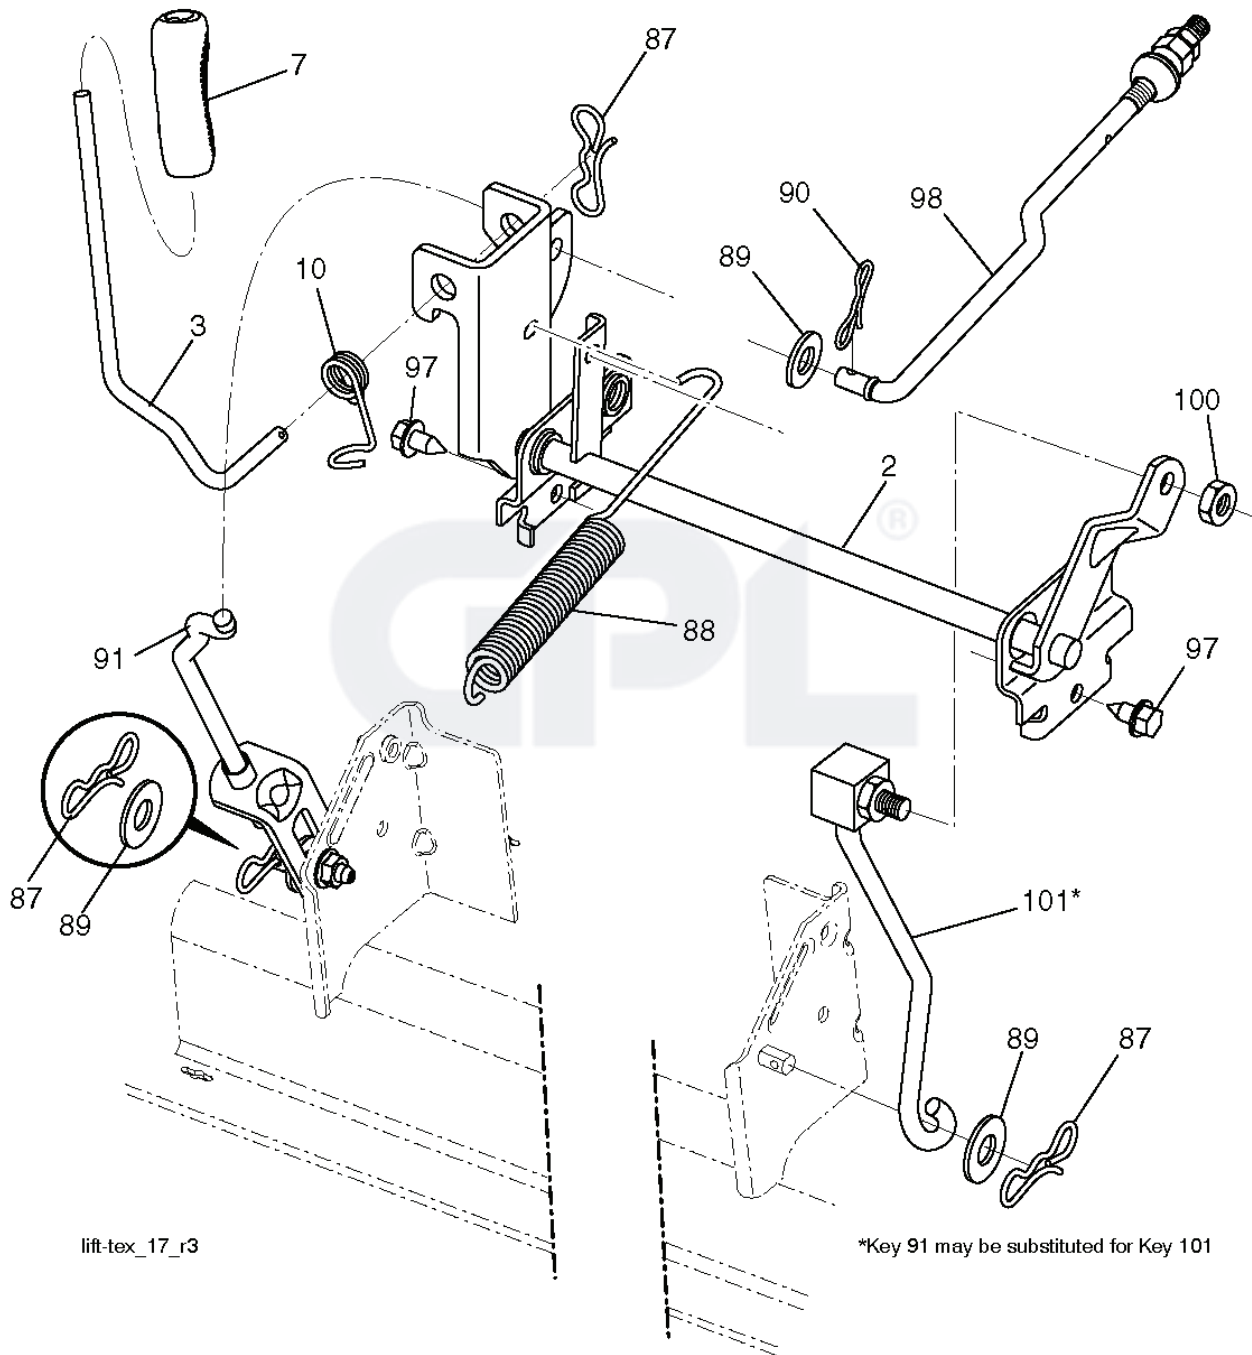

M14597, 96041021801, 2011-08

---

**SPARE PARTS LIST**

REF.	PART NO.	DESCRIPTION	REMARK	QTY.	KIT
1	000000000	W/O DESCRIPTION	ENGINE B&S MODEL 31A507-2391-B1 (438618)	1	
2	532137352	MUFFLER		1	
9	532194319	BELT GUIDE		1	
12	532401985	PULLEY		1	
15	532407545	FUEL TANK		1	
18	532430220	FUEL CAP		1	
20	532411724	CONTROL		1	
21	532416358	SCREW		1	
22	532411725	CONTROL		1	
28	532137040	HOSE		1	
29	532137180	SPARK ARRESTER KIT		1	
37	532123487	HOSE CLAMP		1	
42	810040700	WASHER		1	
45	873510400	NUT		1	
69	532165291	GASKET		1	
79	532192334	SCREW		1	
84	817060620	SCREW		1	
85	532173937	BOLT		1	
90	817000616	SCREW		1	
96	819091416	WASHER		1	
97	817670412	SCREW		1	
105	532440681	SHIELD		1	
106	532440680	SHIELD		1	
108	532421794	ENGINE COVER		1	
122	532421922	EXTENSION PIPE		1	

lift-tex\_17\_r3

\*Key 91 may be substituted for Key 101

---

REF.	PART NO.	DESCRIPTION	REMARK	QTY.	KIT
2	532422027	SHAFT		1	
3	532195231	LEVER		1	
7	532411742	GRIP		1	
10	532196314	SPRING		1	
87	532194209	SPRING		1	
88	532410710	SPRING		1	
89	819191912	WASHER		1	
90	532194208	PIN		1	
91	532195181	LINK		1	
97	817000612	SCREW		1	
98	532195270	LINK		1	
100	873930600	NUT		1	
101	532407003	LINK		1	

REF.	PART NO.	DESCRIPTION	REMARK	QTY.	KIT
1	532059192	CAP VALVE		1	
2	532065139	NIPPLE		1	
3	532125121	RIM	FRONT	1	
4	532059904	HOSE	(Service Item Only)	1	
5	532106222	TIRE	Front 15" x 6.0"-6"	1	
6	532124957	FITTING	(Front Wheel Only)	1	
7	532124959	BEARING	(Front Wheel Only)	1	
8	532175039	HUB CAP		1	
9	532124635	TIRE	Rear 18" x 8.5"-8"	1	
10	532124926	HOSE	(Service Item Only)	1	
11	532125122	RIM	REAR	1	
--	532144334	SEALING FOAM		1	