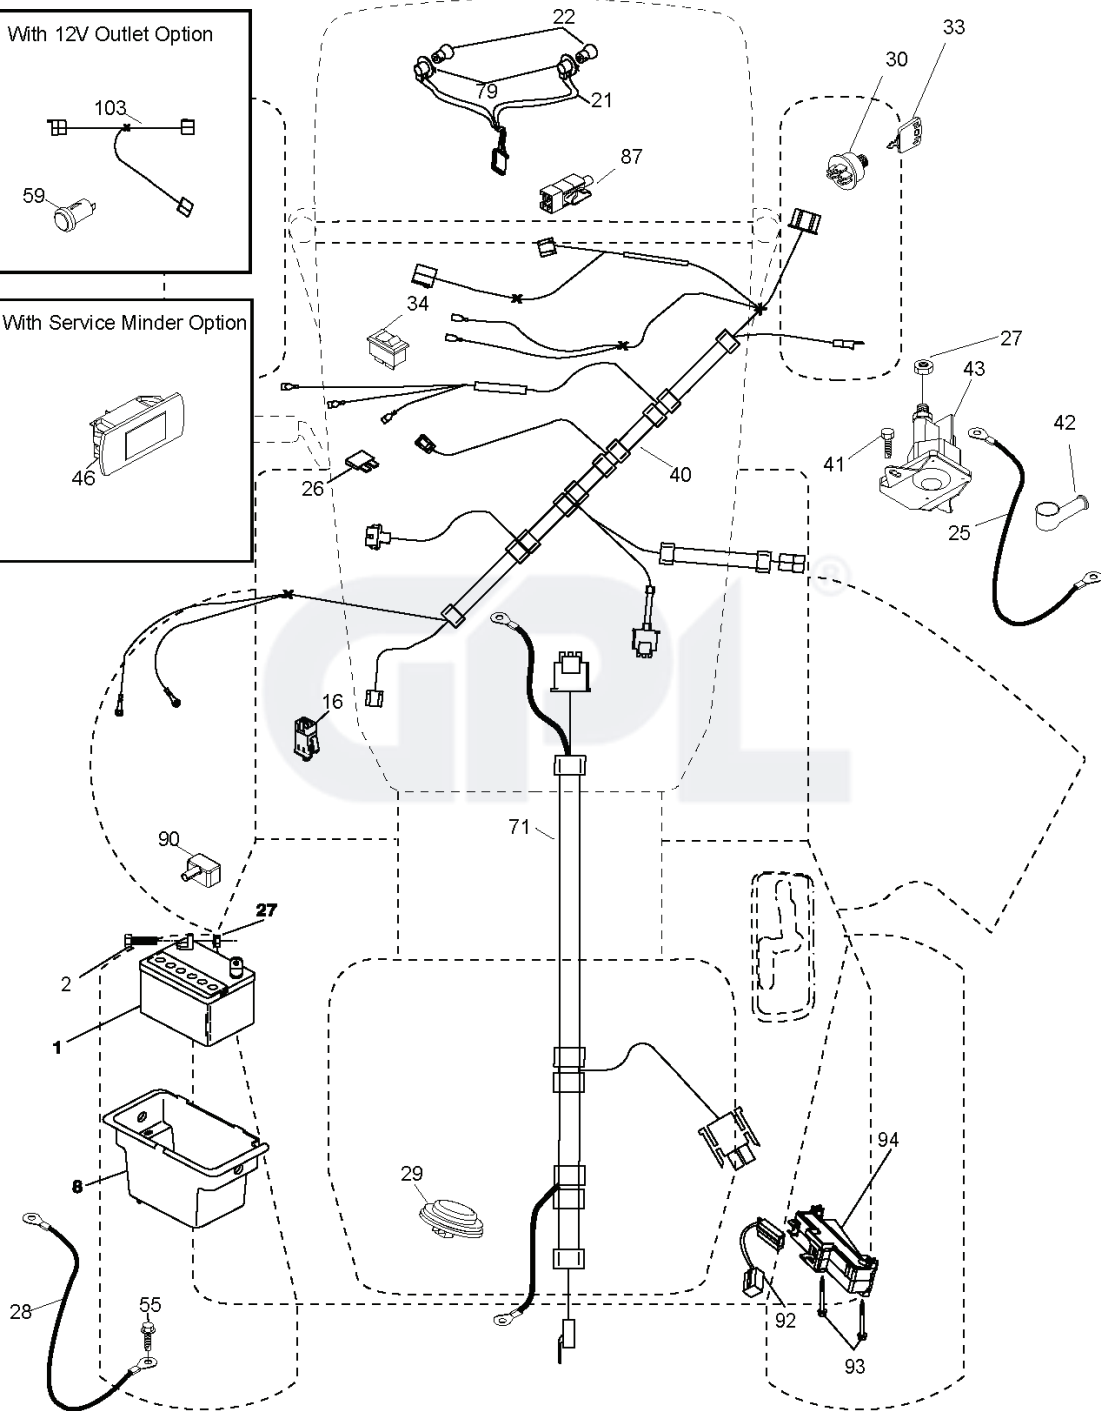

T02S

With 12V Outlet Option

With Service Minder Option

REF.	PART NO.	DESCRIPTION	REMARK	QTY.	KIT
1	532163465	BATTERY		1	
2	874760412	BOLT		1	
8	532193228	BOX		1	
16	532176138	MICRO SWITCH		1	
21	532183759	HARNESS		1	
22	532004152	BULB		1	
25	532412894	CABLE.STARTER.GGA.BL/R*SUBS/2*		1	
26	532175158	FUSE		1	
27	873510400	NUT		1	
28	532198885	CABLE		1	
29	532401545	SWITCH		1	
30	532193350	IGNITION MODULE		1	
33	532411935	KEY		1	
34	532110712	SWITCH		1	
40	532401098	CABLE		1	
41	817720408	SCREW		1	
42	532131563	COVER		1	
43	532192507	SOLENOID		1	
55	817060512	SCREW		1	
71	532441544	HARNESS		1	
79	532175242	HOLDER		1	
87	532197802	SWITCH		1	
90	532435395	TERMINAL COVER		1	
92	532196615	CABLE ASSY		1	
93	532192540	SCREW		1	
94	532191834	MODULE.REVERSE.ROS		1