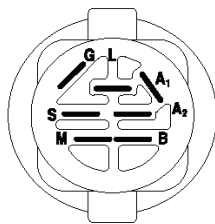

IGNITION SWITCH

POSITION	CIRCUIT	"MAKE"
OFF	M+G+A1	
RUN/OVERRIDE	B+A1	
RUN	B+A1	L+A2
START	B + S + A1	

WIRING INSULATED CLIPS
NOTE: IF WIRING INSULATED CLIPS WERE REMOVED FOR SERVICING OF UNIT, THEY SHOULD BE RE-INSTALLED TO PROPERLY SECURE YOUR WIRING.

● NON-REMOVABLE CONNECTIONS
○ REMOVABLE CONNECTIONS