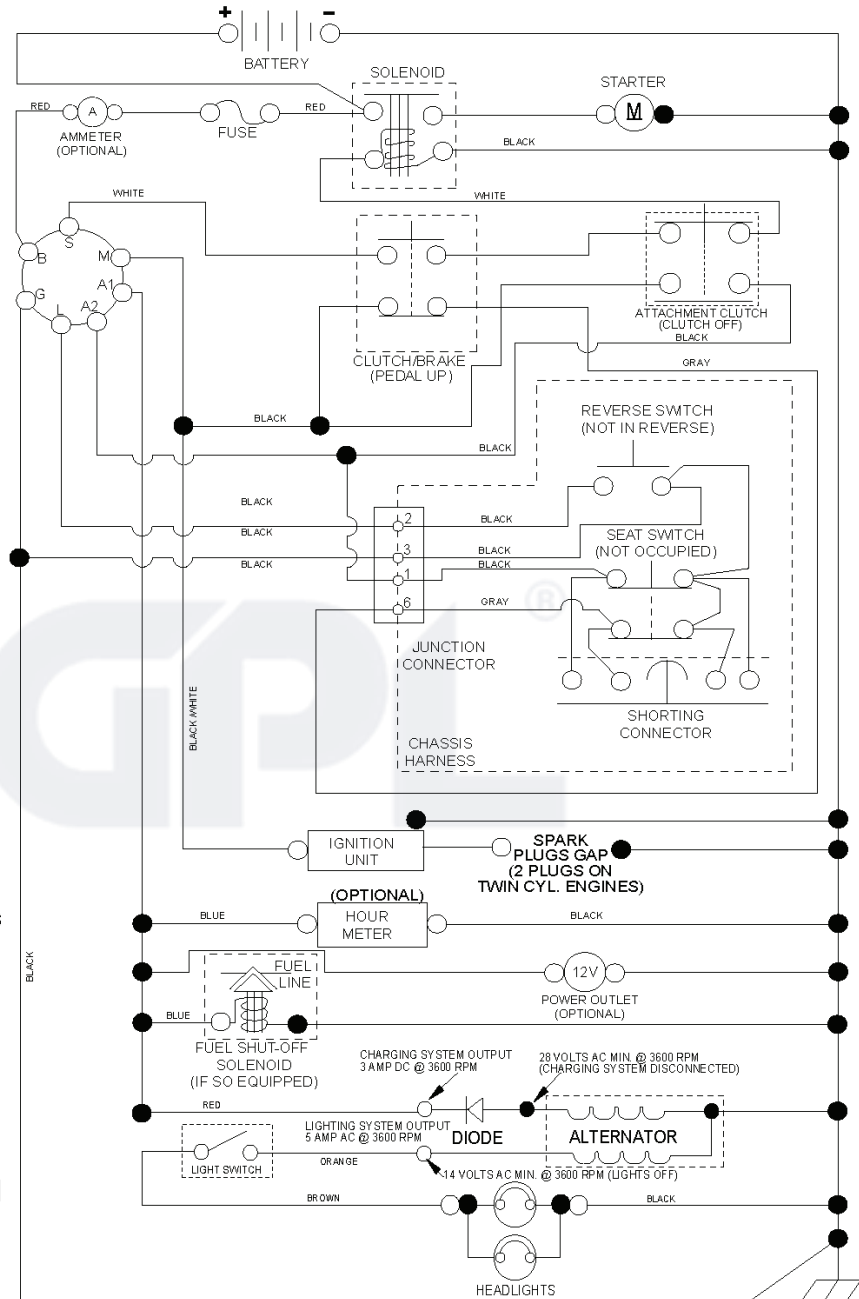

SCH11

NOTE
YOUR TRACTOR IS EQUIPPED WITH A SPECIAL ALTERNATOR SYSTEM. THE LIGHTS ARE NOT CONNECTED TO THE BATTERY, BUT HAVE THEIR OWN ELECTRICAL SOURCE. BECAUSE OF THIS, THE BRIGHTNESS OF THE LIGHTS WILL CHANGE WITH ENGINE SPEED. AT IDLE THE LIGHTS WILL DIM. AS THE ENGINE IS SPEEDED UP, THE LIGHTS WILL BECOME THEIR BRIGHTEST.

POSITION	CIRCUIT	"MAKE"
OFF	M+G+A1	
RUN/OVERRIDE	B+A1	
RUN	B+A1	L+A2
START	B + S + A1	

WIRING INSULATED CLIPS
NOTE: IF WIRING INSULATED CLIPS WERE REMOVED FOR SERVICING OF UNIT, THEY SHOULD BE RE-INSTALLED TO PROPERLY SECURE YOUR WIRING.

● NON-REMOVABLE CONNECTIONS
○ REMOVABLE CONNECTIONS