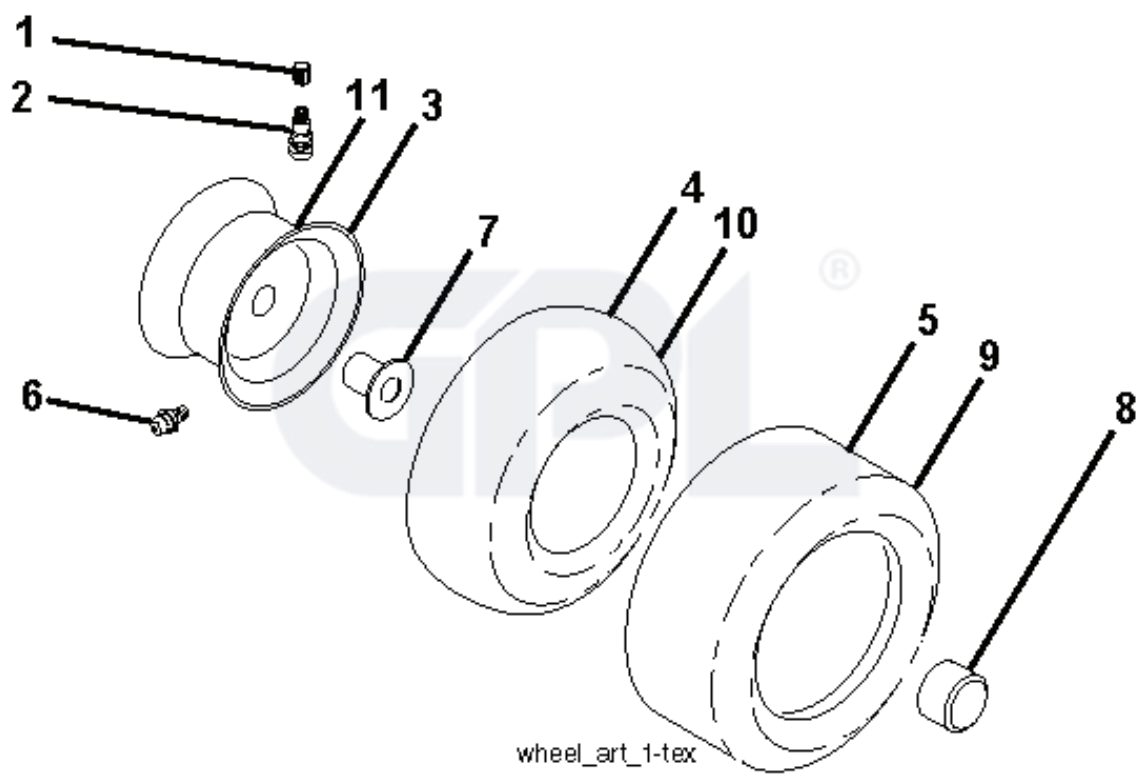

IGNITION SWITCH

POSITION	CIRCUIT	"MAKE"
OFF	M+G+A1	
RUN/OVERRIDE	B+A1	
RUN	B+A1	L+A2
START	B + S + A1	

CHASSIS HARNESS CONNECTOR (MATING SIDE)

DASH HARNESS CONNECTOR (MATING SIDE)

WIRING INSULATED CLIPS  
 NOTE: IF WIRING INSULATED CLIPS WERE REMOVED FOR SERVICING OF UNIT, THEY SHOULD BE RE-INSTALLED TO PROPERLY SECURE YOUR WIRING.

● NON-REMOVABLE CONNECTIONS  
 ○ REMOVABLE CONNECTIONS

seat-tex\_7A-vgt

---

REF.	PART NO.	DESCRIPTION	REMARK	QTY.	KIT
1	532411405	SEAT		1	
2	532180166	BRACKET		1	
3	532140675	STRAP		1	
6	873800600	NUT		1	
7	532124181	SPRING		1	
8	532171877	BOLT		1	
10	532196977	PLATE		1	
21	532171852	BOLT		1	
37	873800500	LOCK NUT		1	
40	532197661	HANDLE		1	
41	532198200	SPRING		1	
43	874760612	BOLT		1	
44	819133812	WASHER		1	

REF.	PART NO.	DESCRIPTION	REMARK	QTY.	KIT
1	532059192	CAP VALVE		1	
2	532065139	NIPPLE		1	
3	532125121	RIM	FRONT	1	
4	532059904	HOSE	(Service Item Only)	1	
5	532106222	TIRE	Front 15" x 6.0"-6"	1	
6	532124957	FITTING	(Front Wheel Only)	1	
7	532124959	BEARING	(Front Wheel Only)	1	
8	532175039	HUB CAP		1	
9	532124635	TIRE	Rear 18" x 8.5"-8"	1	
10	532124926	HOSE	(Service Item Only)	1	
11	532125122	RIM	REAR	1	
--	532144334	SEALING FOAM		1	