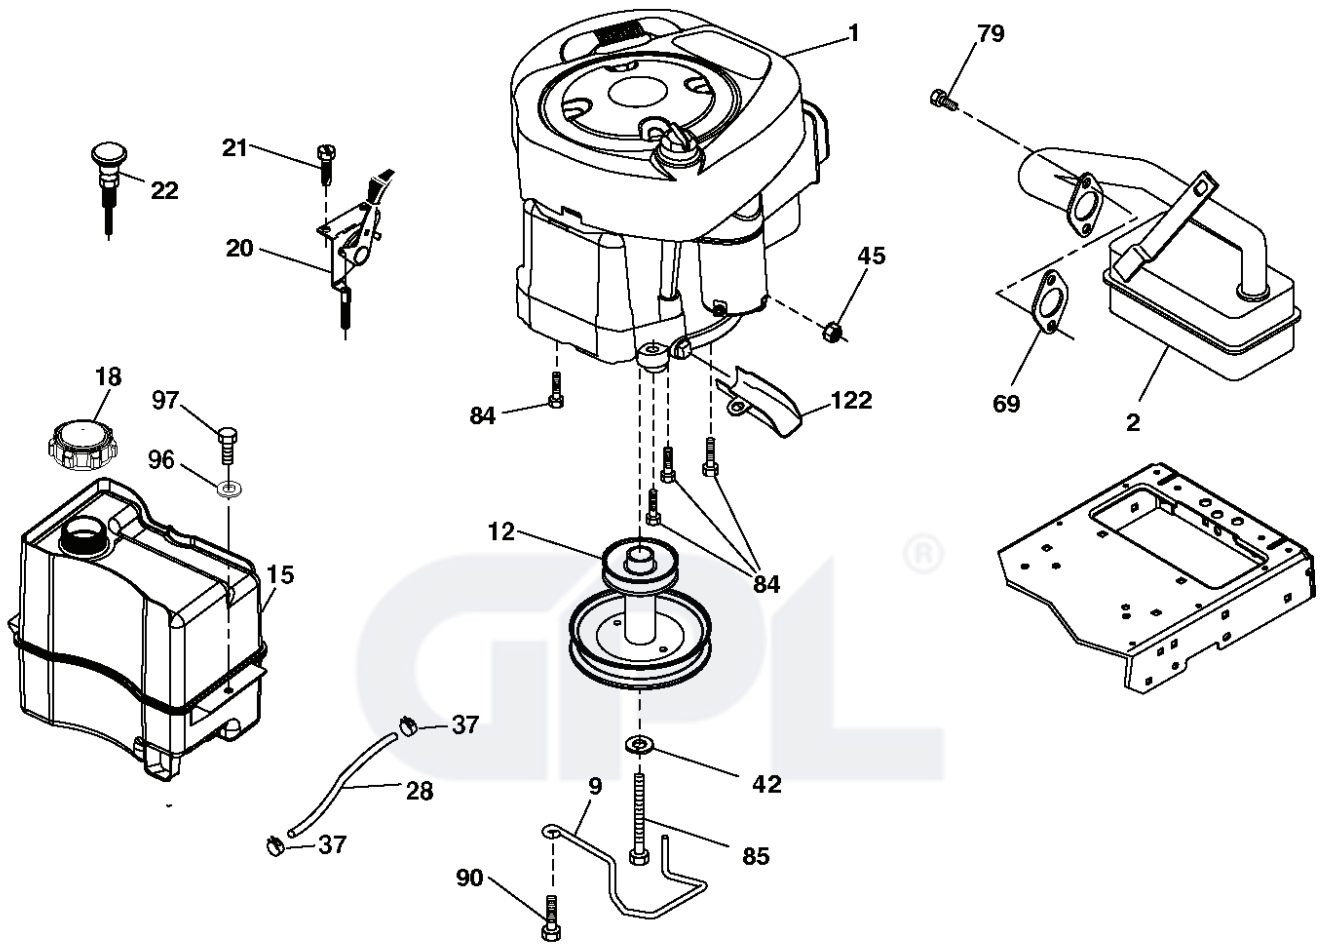

TR02K

With Service Minder Option

REF.	PART NO.	DESCRIPTION	REMARK	QTY.	KIT
1	532163465	BATTERY		0	
2	874760412	BOLT		0	
8	532193228	BOX		0	
16	532176138	MICRO SWITCH		0	
21	532400252	HARNESS		0	
22	532004152	BULB		0	
25	581498001	CABLE		0	
26	532175158	FUSE		0	
27	873510400	NUT		0	
28	532421686	CABLE		0	
29	532401545	SWITCH		0	
30	532193350	IGNITION MODULE		0	
33	532411935	KEY		0	
34	532110712	SWITCH		0	
40	581023101	HARNESS		0	
43	532192507	SOLENOID		0	
55	817060512	SCREW		0	
71	581023001	HARNESS		0	
79	532175242	HOLDER		0	
87	532197802	SWITCH		0	
90	532435395	TERMINAL COVER		0	
99	817670412	SCREW		1	
102	581023401	HARNESS		1	
105	532407568	SWITCH		1	
106	532174814	NUT		1	