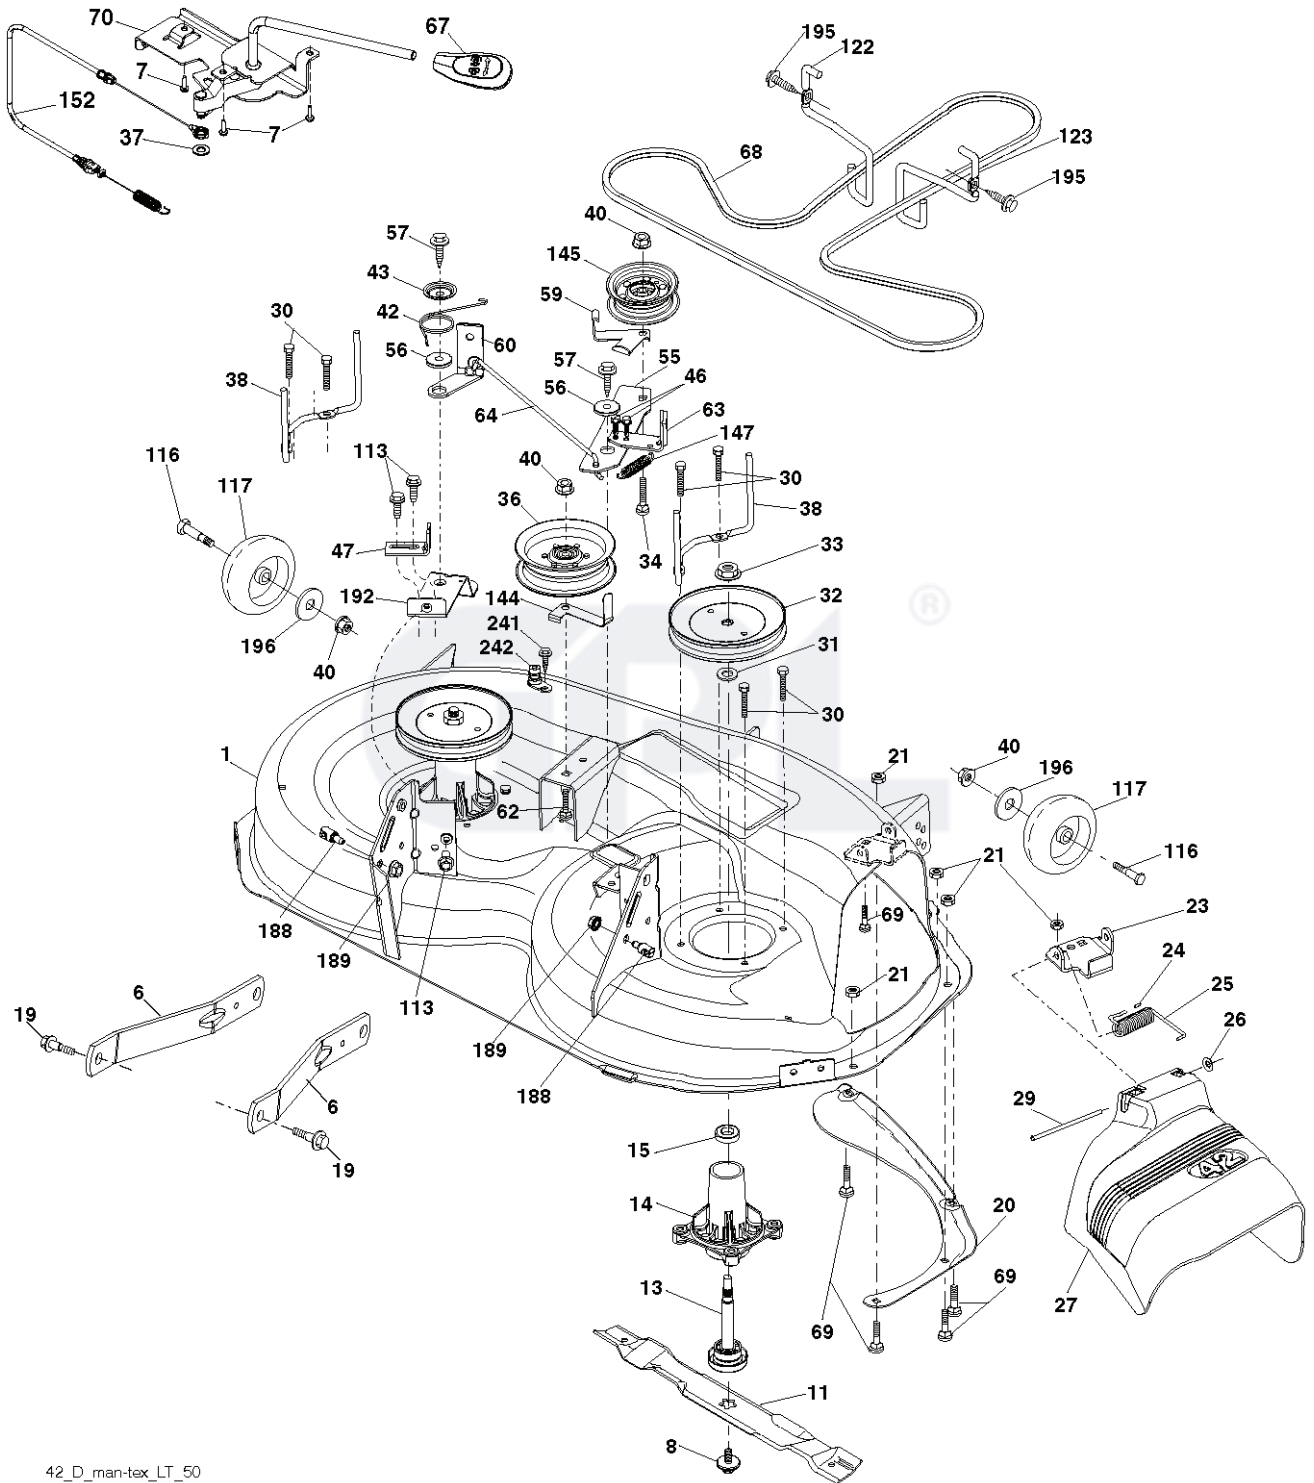

REF.	PART NO.	DESCRIPTION	REMARK	QTY.	KIT
1	532196495	HOUSING		0	
6	532195186	ARM		0	
7	532416358	SCREW		0	
8	532193003	SCREW		0	
11	532138971	BLADE		0	
13	532192872	SHAFT ASSY		0	
14	532187281	BEARING HOUSING		0	
15	532110485	BEARING		0	
19	532196539	BOLT		0	
20	532159770	RAIL		0	
21	873680500	NUT		0	
23	532192557	HINGE		0	
24	532105304	HUB CAP		0	
25	532197026	TORSION SPRING		0	
26	532110452	NUT		0	
27	532403004	SHIELD		0	
29	532131491	SHAFT		0	
30	532173984	SCREW		0	
31	532187690	WASHER		0	
32	532197473	PULLEY		0	
33	532400234	NUT		0	
34	872110612	BOLT		0	
36	532197379	PULLEY		0	
37	819131316	WASHER		0	
38	532432520	KEEPER		0	
40	873900600	NUT		0	
42	532198410	SPRING		0	
43	532197256	SPRING		0	
46	532137729	SCREW		0	
47	532197250	BRACKET		0	
55	532437110	ARM		0	
56	532199092	SPACER		0	
57	817000616	SCREW		0	
59	532141043	GUARD		0	
60	532197261	ARM		0	
62	872110616	BOLT		0	
63	532199477	ARM		0	
64	532199790	LINK		0	
67	532403012	HANDLE		0	
68	532429636	BELT		0	
69	872140505	BOLT		0	
70	532401246	CLUTCH		0	
113	817000510	BOLT		0	
116	532124842	BOLT		0	
117	532188606	WHEEL		0	
122	532197258	BELT GUIDE		0	
123	532197259	BELT GUIDE		0	
144	532199204	BELT GUIDE		0	
145	532193197	PULLEY		0	
147	532401971	SPRING		0	
152	532435111	CABLE		0	
188	532195161	STUD		0	
189	873900500	NUT		0	
192	532197260	BRACKET		0	
195	817000612	SCREW		0	
196	819121414	WASHER		0	
241	532152927	SCREW		0	
242	532415598	HOSE COUPLING		0	
--	532192870	SPINDLE		0	
--	532437730	CUTTING DECK		0