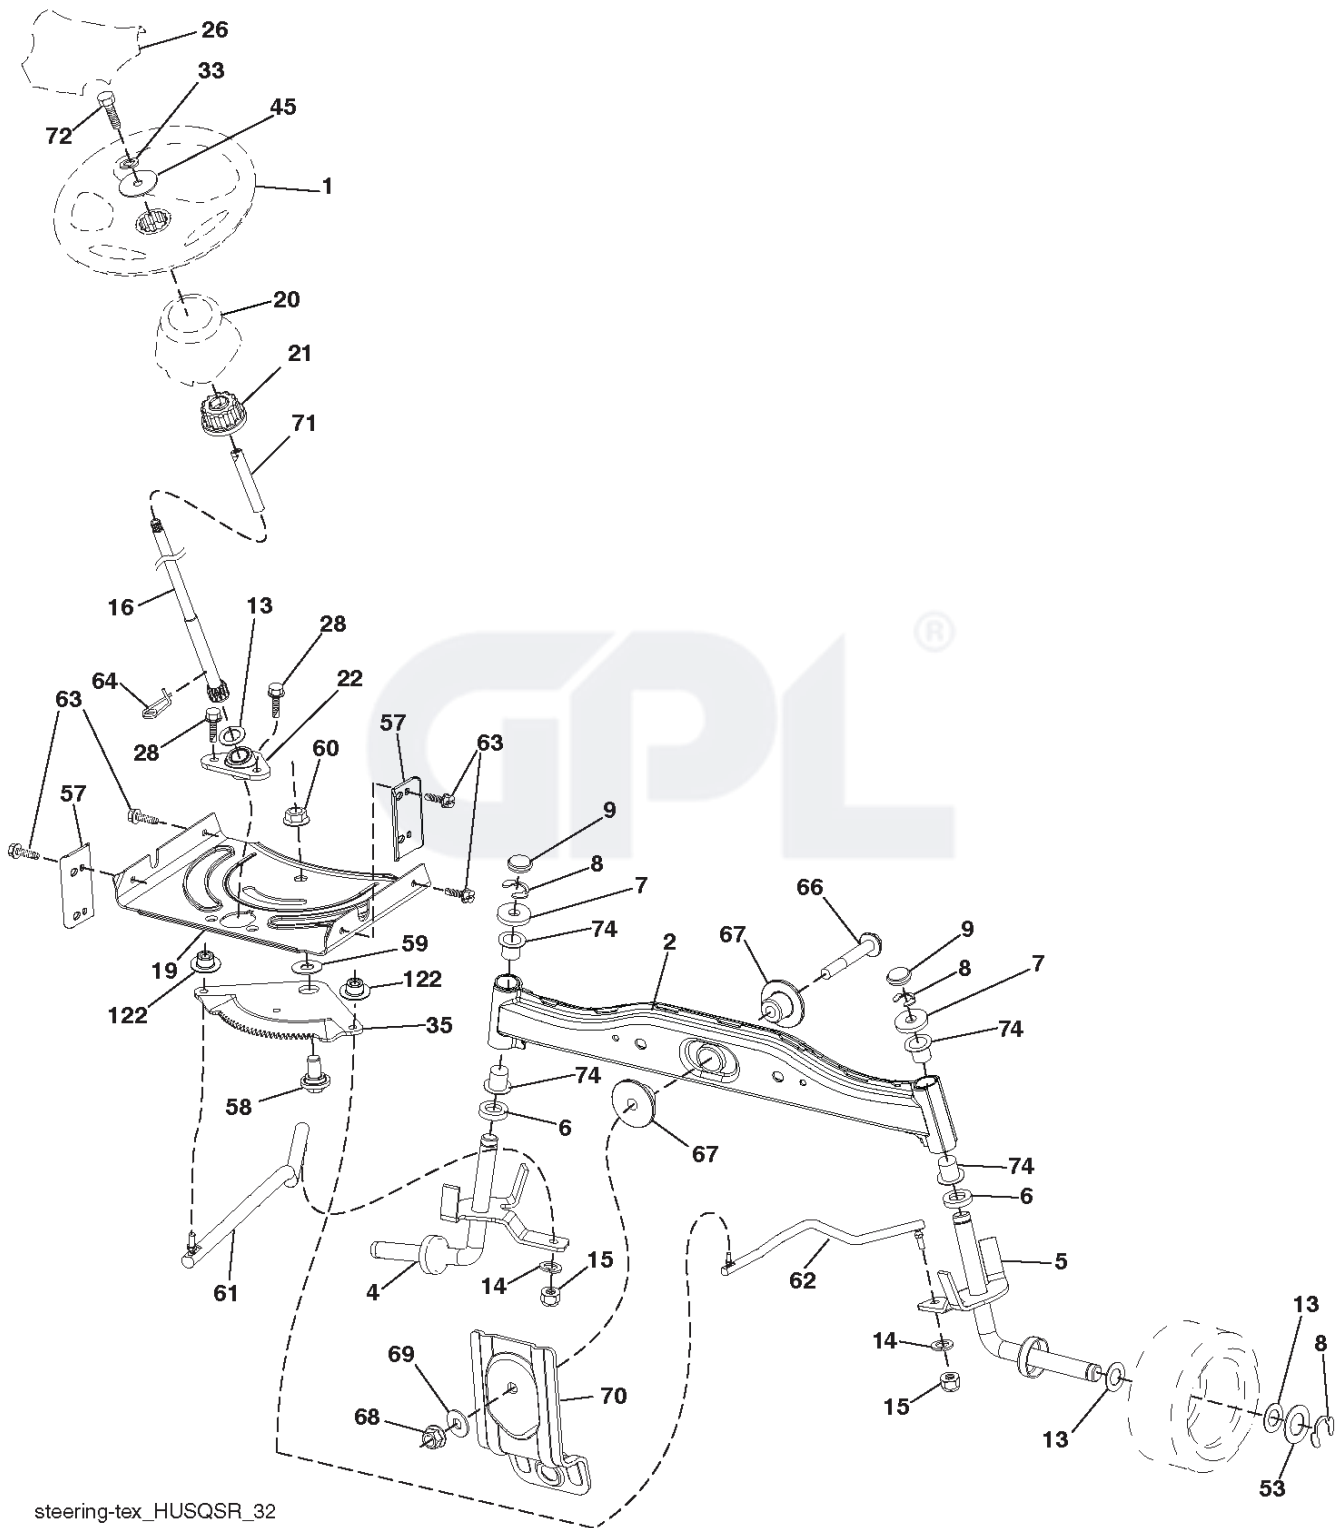

IGNITION SWITCH

POSITION	CIRCUIT	"MAKE"
OFF	M+G+A1	
RUN/OVERRIDE	B+A1	
RUN	B+A1 L+A2	
START	B+S+A1	

CHASSIS HARNESS CONNECTOR (MATING SIDE)

DASH HARNESS CONNECTOR (MATING SIDE)

WIRING INSULATED CLIPS
 NOTE: IF WIRING INSULATED CLIPS WERE REMOVED FOR SERVICING OF UNIT, THEY SHOULD BE RE-INSTALLED TO PROPERLY SECURE YOUR WIRING.

NON-REMOVABLE CONNECTIONS

REMOVABLE CONNECTIONS

seat-tex_7A-vgt

REF.	PART NO.	DESCRIPTION	REMARK	QTY.	KIT
1	581462101	SEAT		0	
2	532180166	BRACKET		0	
3	532140675	STRAP		0	
6	873800600	NUT		0	
7	532124181	SPRING		0	
8	532171877	BOLT		0	
10	532196977	PLATE		0	
21	532171852	BOLT		0	
37	873800500	LOCK NUT		0	
40	532197661	HANDLE		0	
41	532198200	SPRING		0	
43	874760612	BOLT		0	
44	819133812	WASHER		0	