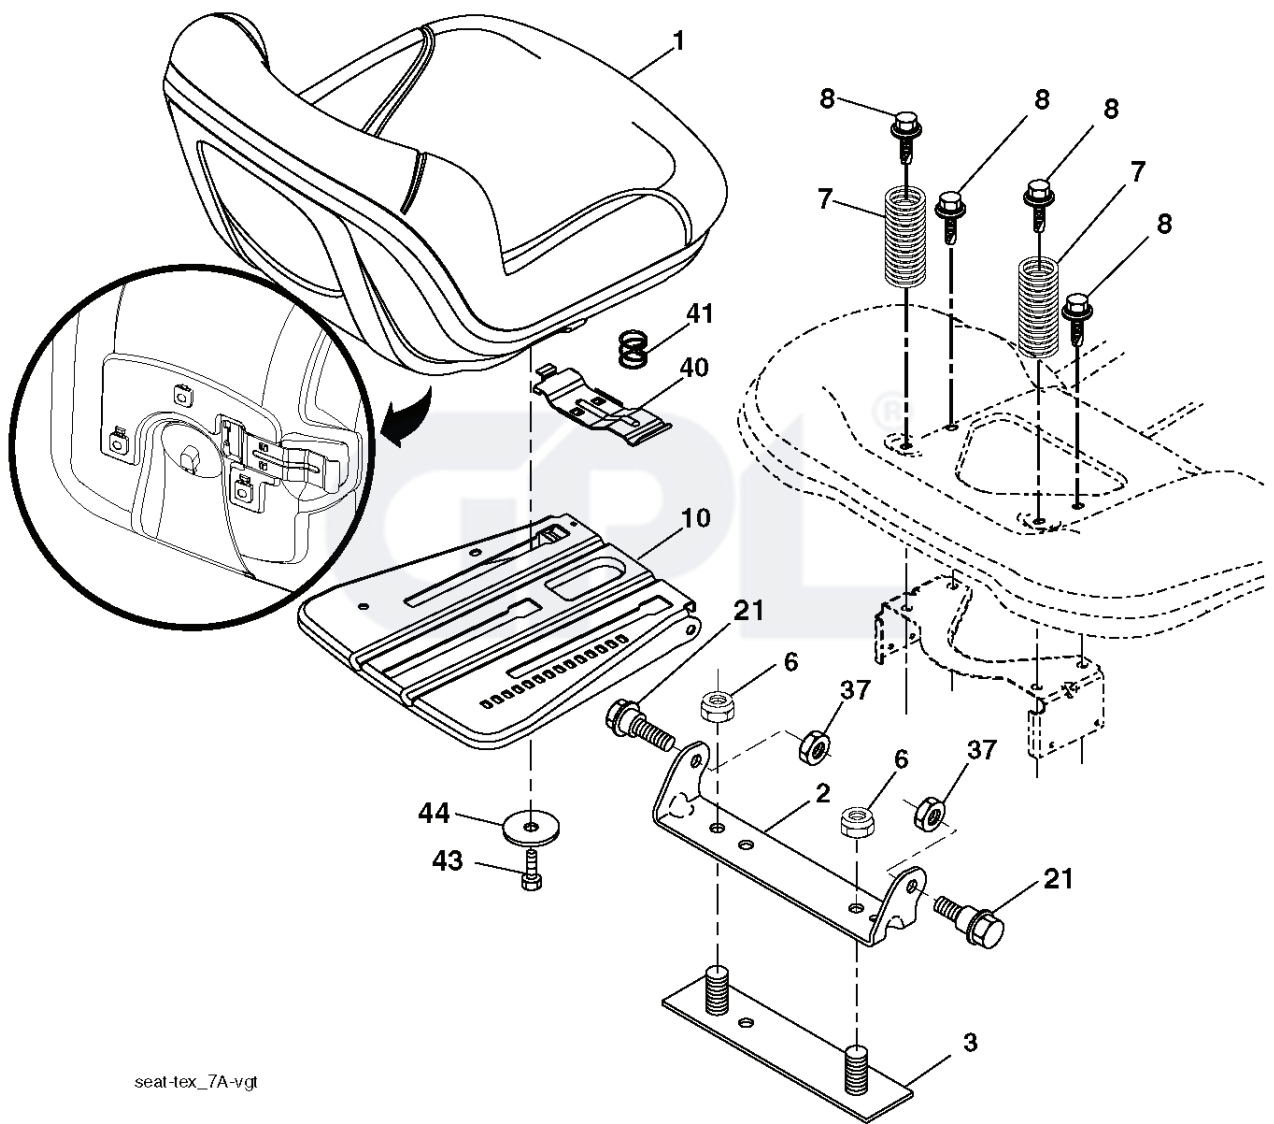

IGNITION SWITCH

POSITION	CIRCUIT	"MAKE"
OFF	M+G+A1	
RUN/OVERRIDE	B+A1	
RUN	B+A1 L+A2	
START	B+S+A1	

CHASSIS HARNESS CONNECTOR (MATING SIDE)

DASH HARNESS CONNECTOR (MATING SIDE)

WIRING INSULATED CLIPS
 NOTE: IF WIRING INSULATED CLIPS WERE REMOVED FOR SERVICING OF UNIT, THEY SHOULD BE RE-INSTALLED TO PROPERLY SECURE YOUR WIRING.

NON-REMOVABLE CONNECTIONS

REMOVABLE CONNECTIONS

seat-tex_7A-vgt

REF.	PART NO.	DESCRIPTION	REMARK	QTY.	KIT
1	581462101	SEAT		0	
2	532180166	BRACKET		0	
3	532140675	STRAP		0	
6	873800600	NUT		0	
7	532124181	SPRING		0	
8	532171877	BOLT		0	
10	532196977	PLATE		0	
21	532171852	BOLT		0	
37	873800500	LOCK NUT		0	
40	532197661	HANDLE		0	
41	532198200	SPRING		0	
43	874760612	BOLT		0	
44	819133812	WASHER		0	