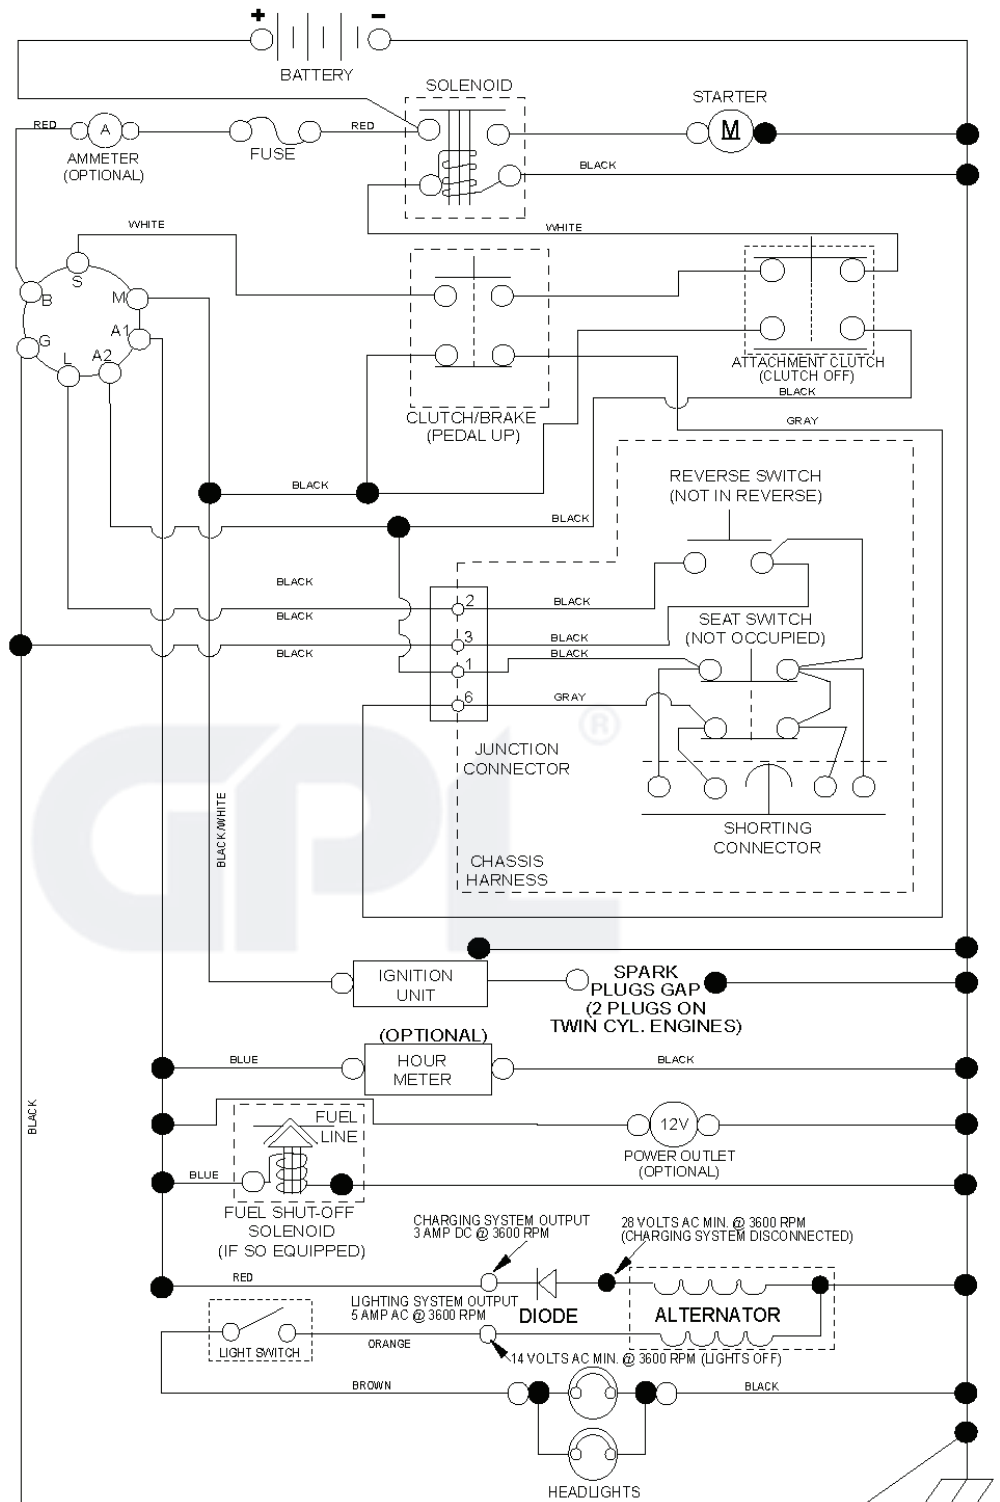

NOTE
YOUR TRACTOR IS EQUIPPED WITH A SPECIAL ALTERNATOR SYSTEM. THE LIGHTS ARE NOT CONNECTED TO THE BATTERY, BUT HAVE THEIR OWN ELECTRICAL SOURCE. BECAUSE OF THIS, THE BRIGHTNESS OF THE LIGHTS WILL CHANGE WITH ENGINE SPEED. AT IDLE THE LIGHTS WILL DIM. AS THE ENGINE IS SPEEDED UP, THE LIGHTS WILL BECOME THEIR BRIGHTEST.