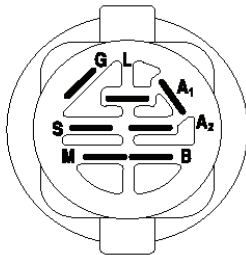

IGNITION SWITCH

POSITION	CIRCUIT	"MAKE"
OFF	M+G+A1	
RUN/OVERRIDE	B+A1	
RUN	B+A1 L+A2	
START	B+S+A1