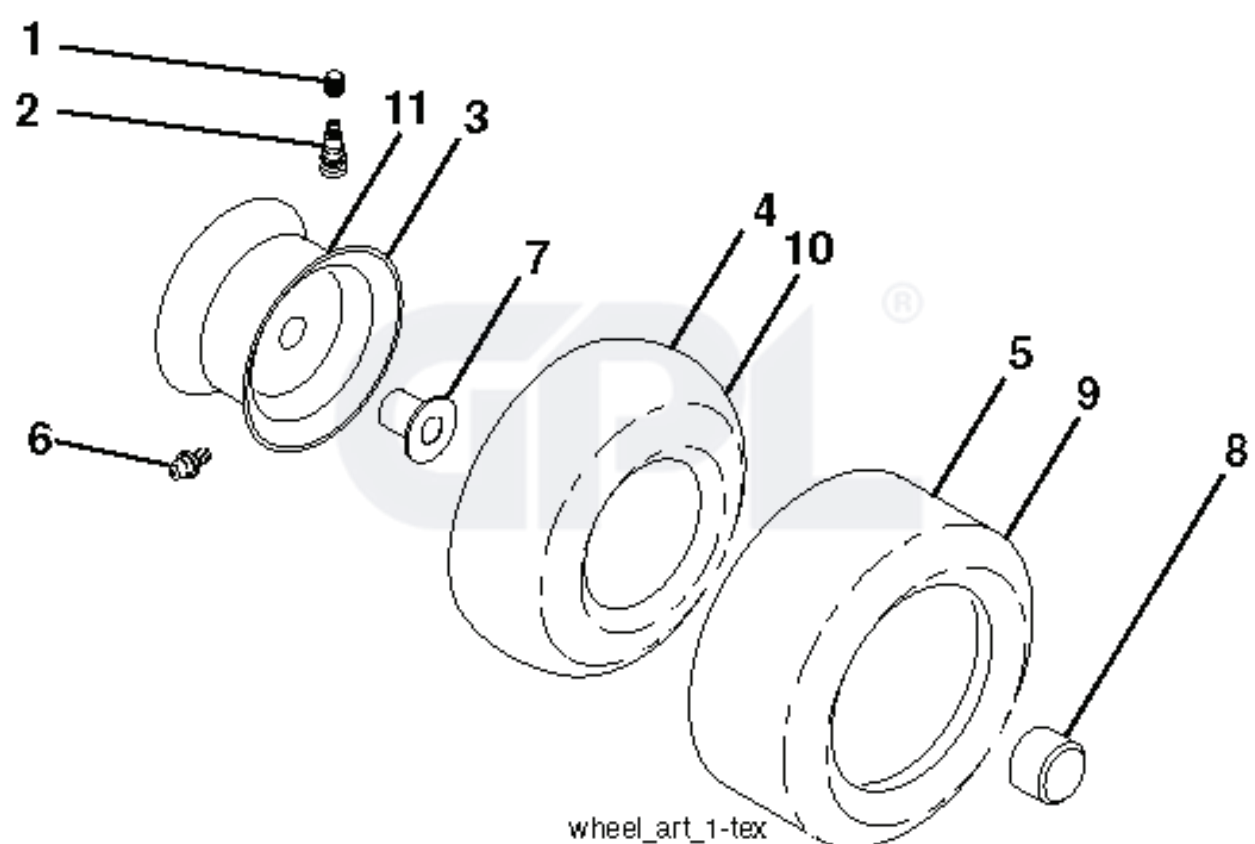

wheel_art_1-tex

REF.	PART NO.	DESCRIPTION	REMARK	QTY.	KIT
1	532059192	CAP VALVE		1	
2	532065139	NIPPLE		1	
3	532125121	RIM	FRONT	1	
4	532059904	HOSE	(Service Item Only)	1	
5	532106222	TIRE	FRONT	1	
6	532124957	FITTING	(Front Wheel Only)	1	
7	532124959	BEARING	(Front Wheel Only)	1	
8	532193268	HUB CAP		1	
9	532138468	TIRE	REAR	1	
10	532124926	HOSE	(Service Item Only)	1	
11	532125122	RIM	REAR	1	
--	532144334	SEALING FOAM		1	
	PART NO.		REMARK		KIT