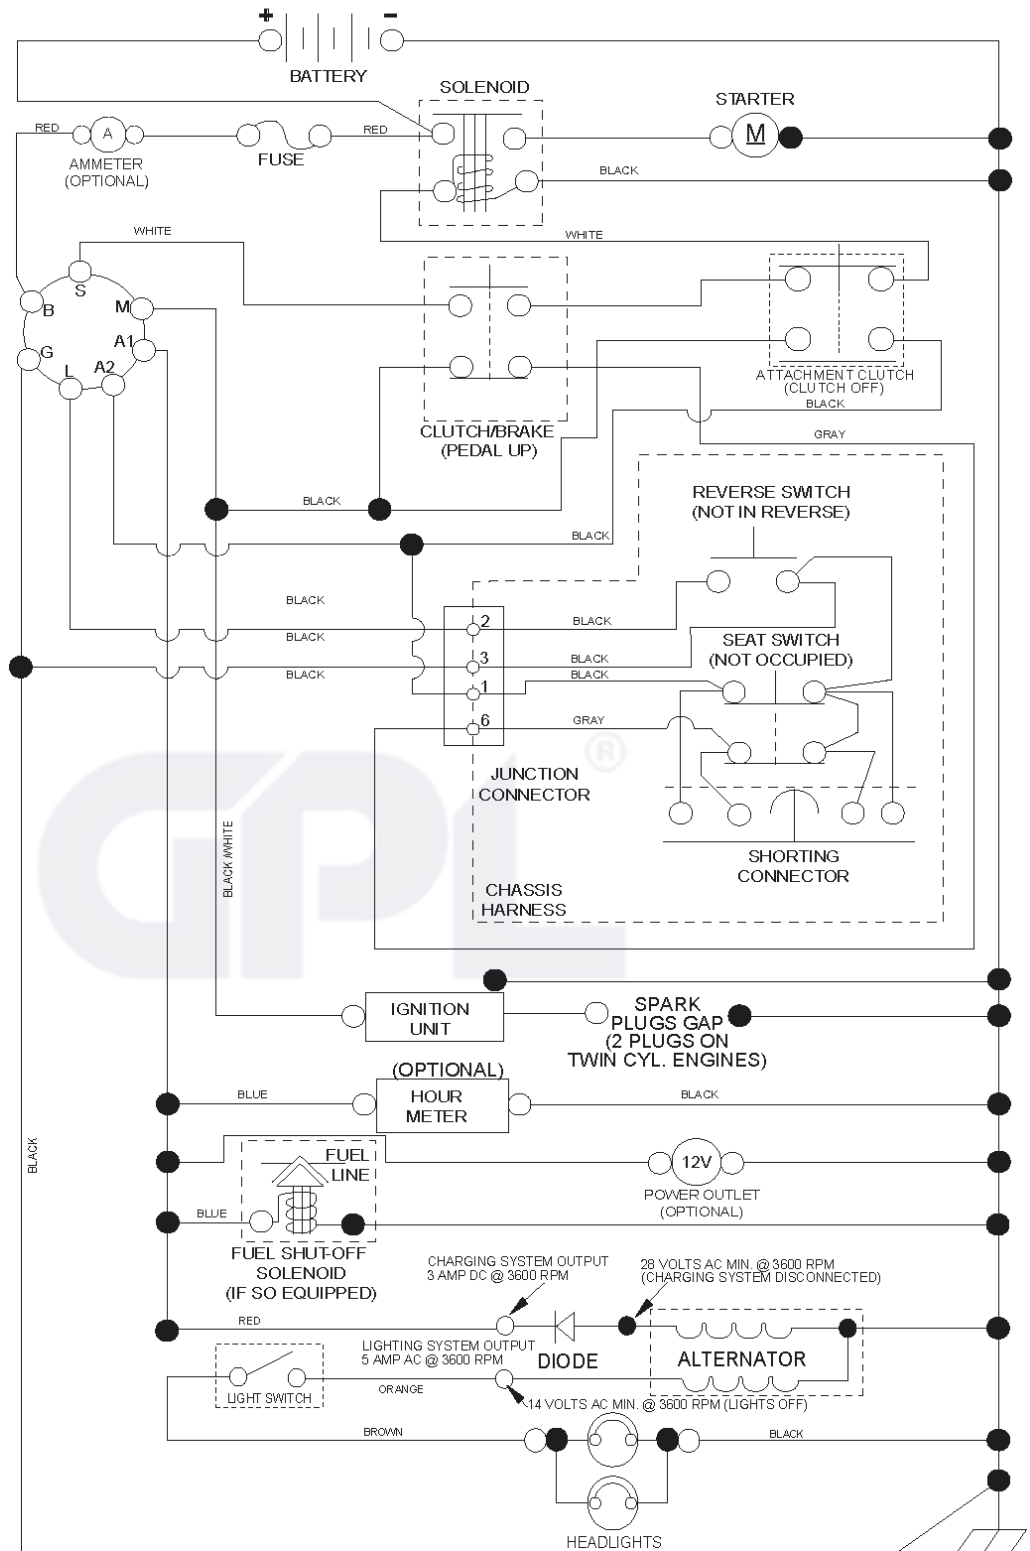

NOTE

YOUR TRACTOR IS EQUIPPED WITH A SPECIAL ALTERNATOR SYSTEM. THE LIGHTS ARE NOT CONNECTED TO THE BATTERY, BUT HAVE THEIR OWN ELECTRICAL SOURCE. BECAUSE OF THIS, THE BRIGHTNESS OF THE LIGHTS WILL CHANGE WITH ENGINE SPEED. AT IDLE THE LIGHTS WILL DIM. AS THE ENGINE IS SPEEDED UP, THE LIGHTS WILL BECOME THEIR BRIGHTEST.

POSITION	CIRCUIT "MAKE"
OFF	M+G+A1
RUN/OVERRIDE	B+A1
RUN	B+A1 L+A2
START	B+S+A1

WIRING INSULATED CLIPS
NOTE: IF WIRING INSULATED CLIPS WERE REMOVED FOR SERVICING OF UNIT, THEY SHOULD BE RE-INSTALLED TO PROPERLY SECURE YOUR WIRING.