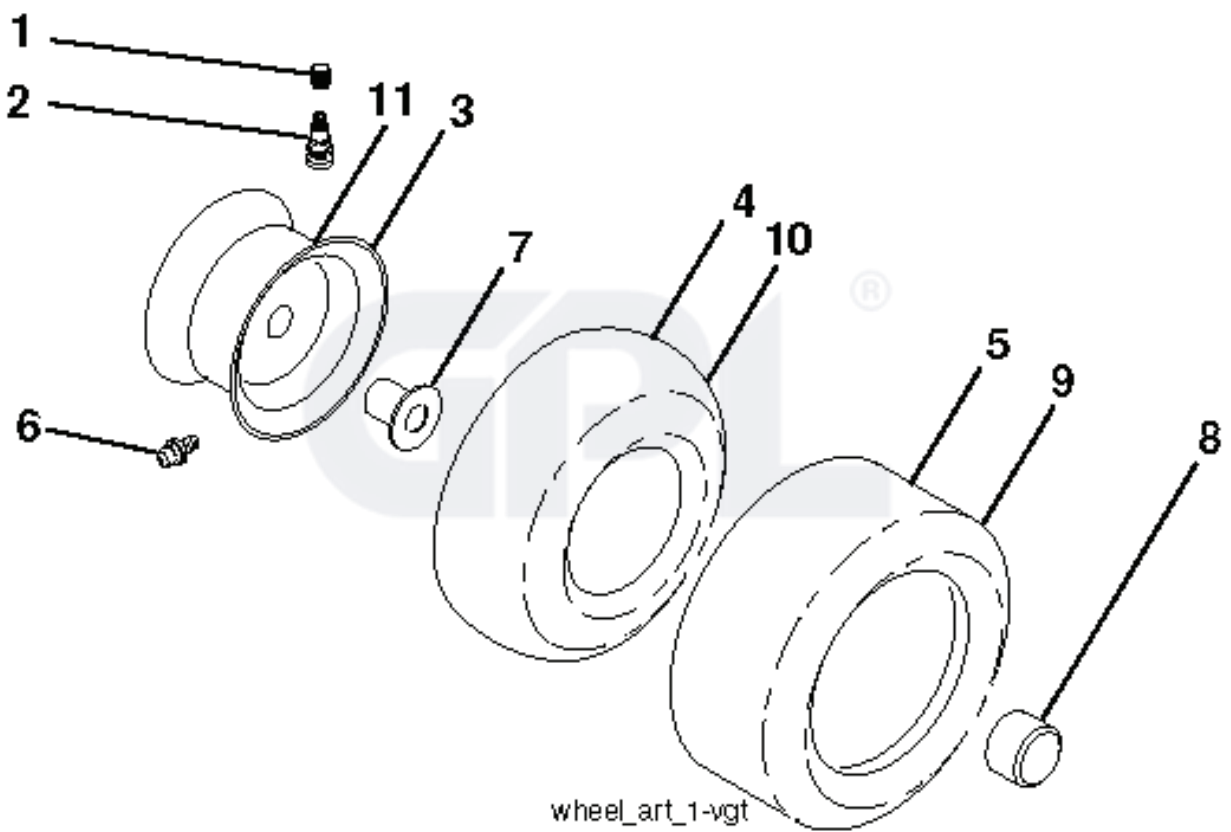

wheel_art_1-vgt

REF.	PART NO.	DESCRIPTION	REMARK	QTY.	KIT
1	532059192	CAP VALVE		1	
2	532065139	NIPPLE		1	
3	532125121	RIM	FRONT	1	
4	532059904	HOSE	(Service Item Only)	1	
5	532106222	TIRE	FRONT	1	
6	532124957	FITTING	(Front Wheel Only)	1	
7	532124959	BEARING	(Front Wheel Only)	1	
8	532193268	HUB CAP		1	
9	532138468	TIRE	REAR	1	
10	532124926	HOSE	(Service Item Only)	1	
11	532125122	RIM	REAR	1	
--	532144334	SEALING FOAM		1	
	PART NO.		REMARK		KIT