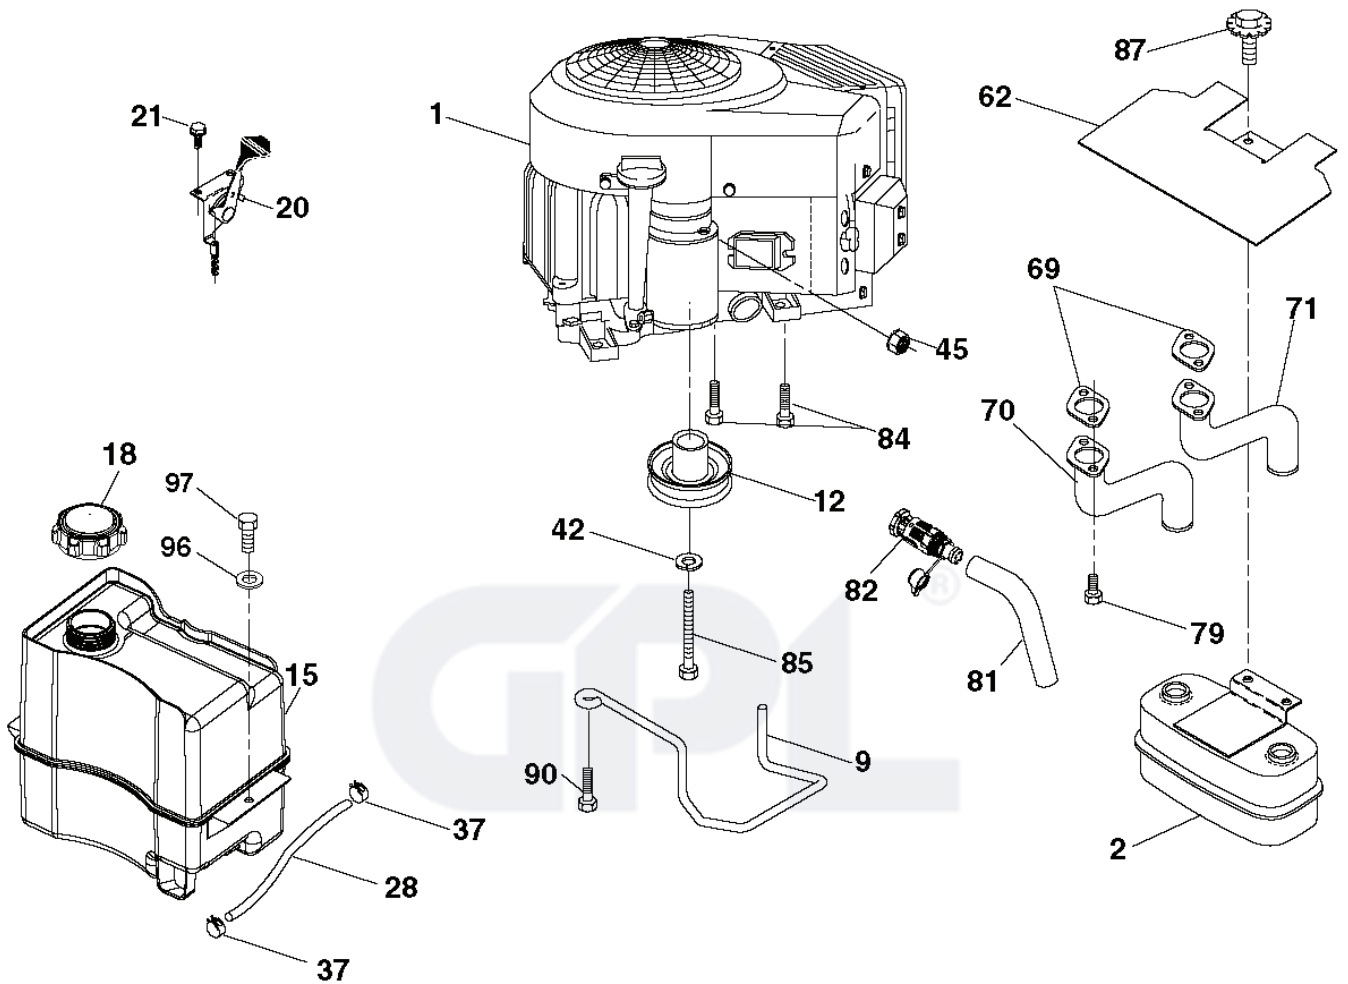

29

SPARK ARRESTER KIT

engine-tex_bs-2cyl_96

REF.	PART NO.	DESCRIPTION	REMARK	QTY.	KIT
1	000000000	W/O DESCRIPTION	ENGINE B&S MODEL NO. 406777-5271-B1 (581081701)	1	
2	532149723	MUFFLER		1	
9	532194320	BELT GUIDE		1	
12	532405472	PULLEY		1	
15	532430825	FUEL TANK		1	
18	532430220	FUEL CAP		1	
20	532446504	THROTTLE CONTROL		1	
21	532423502	CONTROL		1	
28	532137040	HOSE		1	
29	532137180	SPARK ARRESTER KIT		1	
37	532123487	HOSE CLAMP		1	
42	810040700	WASHER		1	
45	873510400	NUT		1	
62	532434017	SHIELD		1	
69	532165391	GASKET		1	
70	581881101	TUBE		1	
71	581881001	TUBE		1	
79	532183906	SCREW		1	
81	532148456	TUBE		1	
82	532428287	PLUG		1	
84	817060620	SCREW		1	
85	532173937	BOLT		1	
87	532171877	BOLT		1	
90	817000616	SCREW		1	
96	819091416	WASHER		1	
97	817670412	SCREW		1