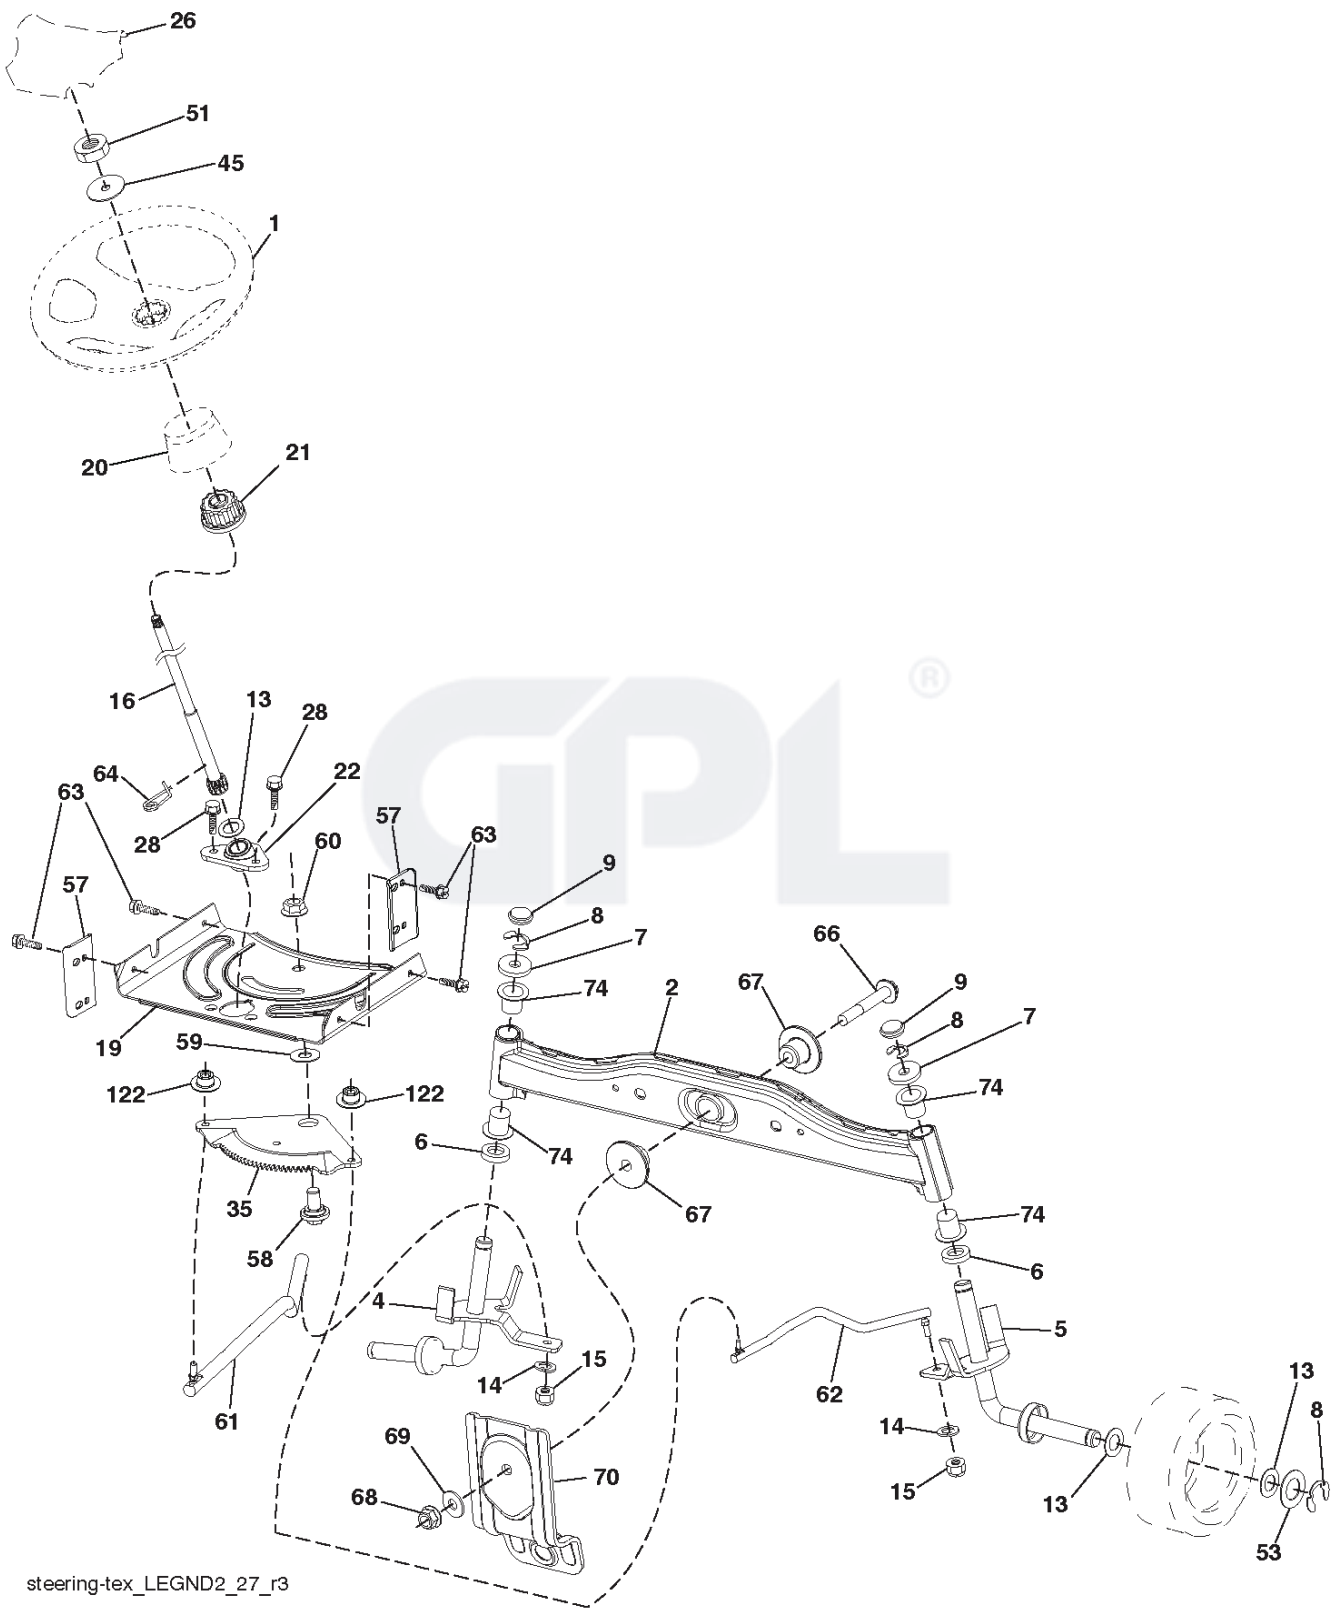

steering-tex_LEGND2_27_r3

REF.	PART NO.	DESCRIPTION	REMARK	QTY.	KIT
1	532442804	STEERING WHEEL		1	
2	532418168	AXLE		1	
4	532403087	SPINDLE		1	
5	532403088	SPINDLE		1	
6	532124931	WASHER		1	
7	532121748	WASHER		1	
8	812000029	RETAINER RING		1	
9	532121232	HUB CAP		1	
13	532121749	WASHER		1	
14	810040600	WASHER		1	
15	873540600	NUT		1	
16	532194746	SHAFT		1	
19	532194729	PLATE		1	
20	532424740	BOOT		1	
21	532186737	ADAPTER		1	
22	532420537	SUPPORT		1	
26	532447759	CAP		1	
28	817000612	SCREW		1	
35	532194732	PLATE		1	
45	819183812	WASHER		1	
51	873940800	NUT		1	
53	532188967	WASHER		1	
57	532407465	BRACKET		1	
58	532194747	BOLT		1	
59	532194748	WASHER		1	
60	873971000	NUT		1	
61	532194740	LINK		1	
62	532194741	LINK		1	
63	817000512	SCREW		1	
64	532199849	SPRING RETAINER		1	
66	871020748	BOLT		1	
67	532194737	BUSHING		1	
68	873900700	NUT		1	
69	532199162	WASHER		1	
70	532196197	BRACKET		1	
74	532124937	BEARING COL. STRG.		1	
122	532444962	CAP		1