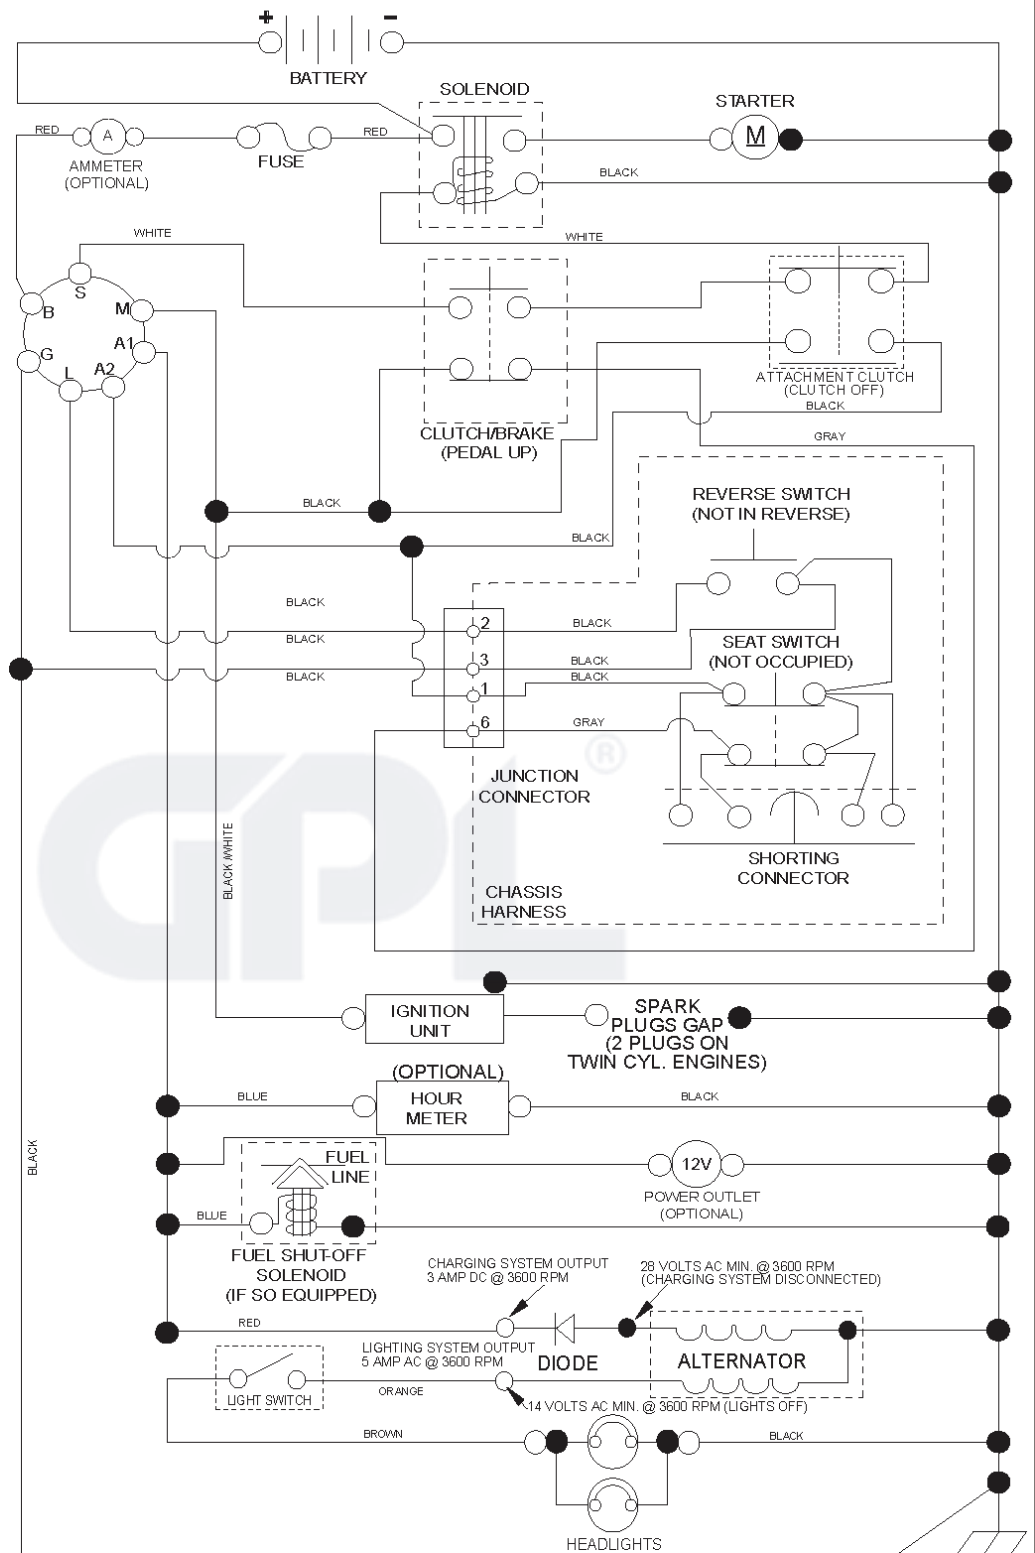

NOTE

YOUR TRACTOR IS EQUIPPED WITH A SPECIAL ALTERNATOR SYSTEM. THE LIGHTS ARE NOT CONNECTED TO THE BATTERY, BUT HAVE THEIR OWN ELECTRICAL SOURCE. BECAUSE OF THIS, THE BRIGHTNESS OF THE LIGHTS WILL CHANGE WITH ENGINE SPEED. AT IDLE THE LIGHTS WILL DIM. AS THE ENGINE IS SPEEDED UP, THE LIGHTS WILL BECOME THEIR BRIGHTEST.

POSITION	CIRCUIT "MAKE"
OFF	M+G+A1
RUN/OVERRIDE	B+A1
RUN	B+A1 L+A2
START	B+S+A1

WIRING INSULATED CLIPS
NOTE: IF WIRING INSULATED CLIPS WERE REMOVED FOR SERVICING OF UNIT, THEY SHOULD BE RE-INSTALLED TO PROPERLY SECURE YOUR WIRING.