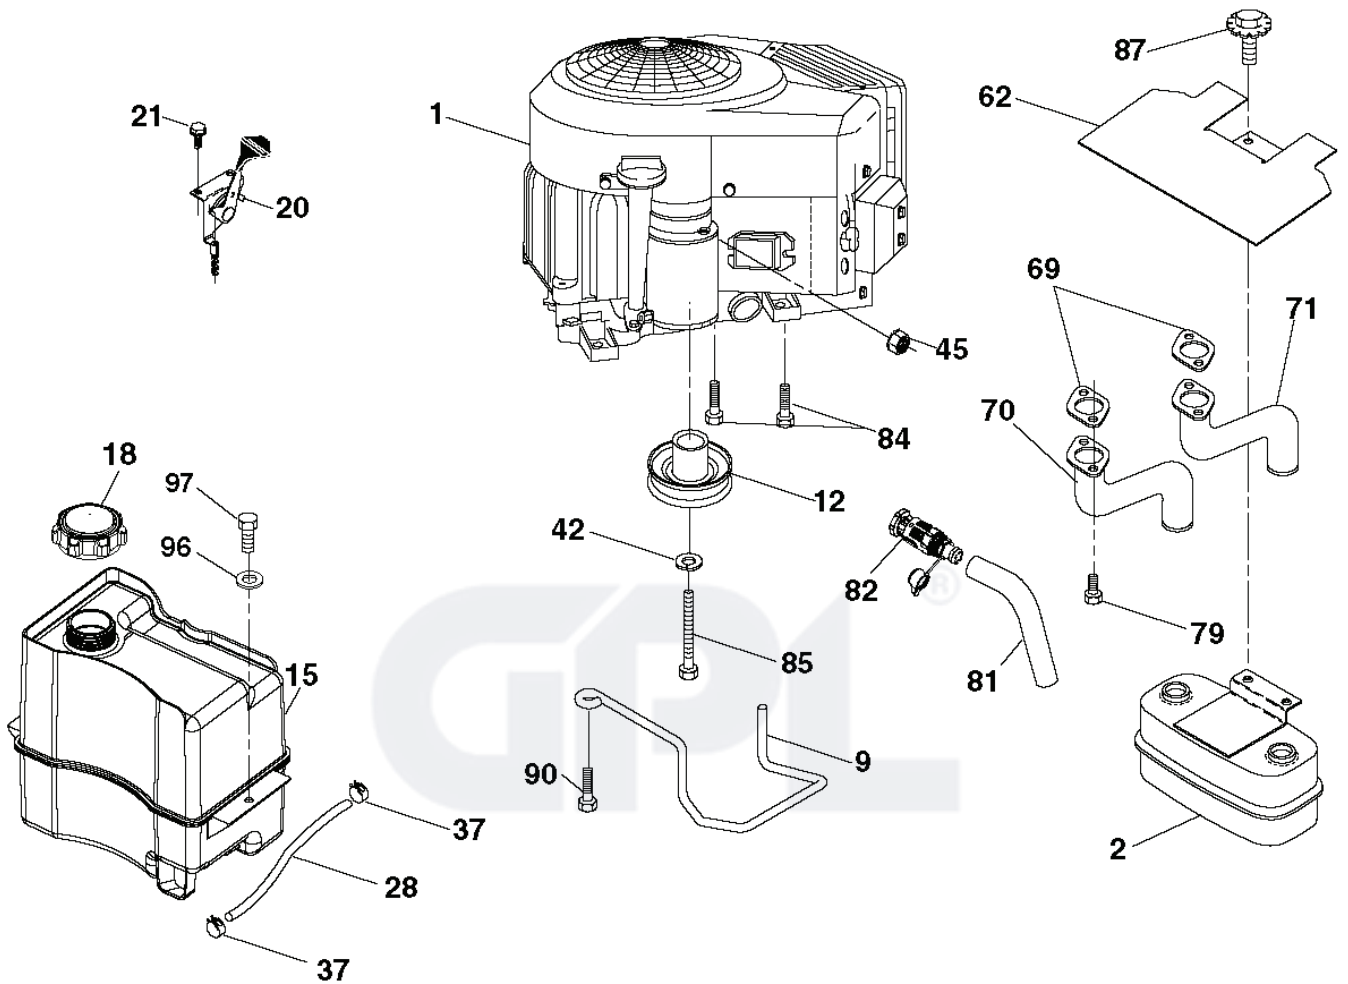

TR02K

With Service Minder Option

46

REF.	PART NO.	DESCRIPTION	REMARK	QTY.	KIT
1	532163465	BATTERY		1	
2	874760412	BOLT		1	
8	532193228	BOX		1	
16	532176138	MICRO SWITCH		1	
21	532400252	HARNESS		1	
22	532004152	BULB		1	
25	581498001	CABLE		1	
26	532175158	FUSE		1	
27	873510400	NUT		1	
28	581498001	CABLE		1	
29	532401545	SWITCH		1	
30	532193350	IGNITION MODULE		1	
33	532411935	KEY		1	
34	532110712	SWITCH		1	
40	581023101	HARNESS		1	
43	532192507	SOLENOID		1	
55	817060512	SCREW		1	
71	581023001	HARNESS		1	
79	532175242	HOLDER		1	
90	532435395	TERMINAL COVER		1	
87	532197802	SWITCH		1	
99	817670412	SCREW		1	
102	532404454	CABLE		1	
105	532407568	SWITCH		1	
106	532174814	NUT		1	

lift-tex_29

*Key 91 may be substituted for Key 101

REF.	PART NO.	DESCRIPTION	REMARK	QTY.	KIT
2	532422027	SHAFT		1	
3	532195231	LEVER		1	
7	580962301	GRIP		1	
10	532196314	SPRING		1	
87	532194209	SPRING		1	
88	532410710	SPRING		1	
89	819191912	WASHER		1	
90	532194208	PIN		1	
91	532195181	LINK		1	
97	817000612	SCREW		1	
98	532195270	LINK		1	
100	873930600	NUT		1	
101	532407003	LINK		1	

GPL®

REF.	PART NO.	DESCRIPTION	REMARK	QTY.	KIT
1	581578101	DECAL		1	
3	581579201	DECAL		1	
4	581579701	DECAL		1	
5	581580001	DECAL		1	
6	581259001	DECAL		1	
7	581091201	DECAL		1	
8	581579101	DECAL		1	
9	532145005	DECAL		1	
12	581724101	DECAL		1	
15	581579601	DECAL		1	
16	581953001	DECAL		1	
17	584233901	DECAL		1	
18	581724001	DECAL		1	
19	581578001	DECAL		1	
--	581724801	DECAL		1	
--	581724601	DECAL		1	
--	532409505	PAD		1	
--	532409507	PAD		1	