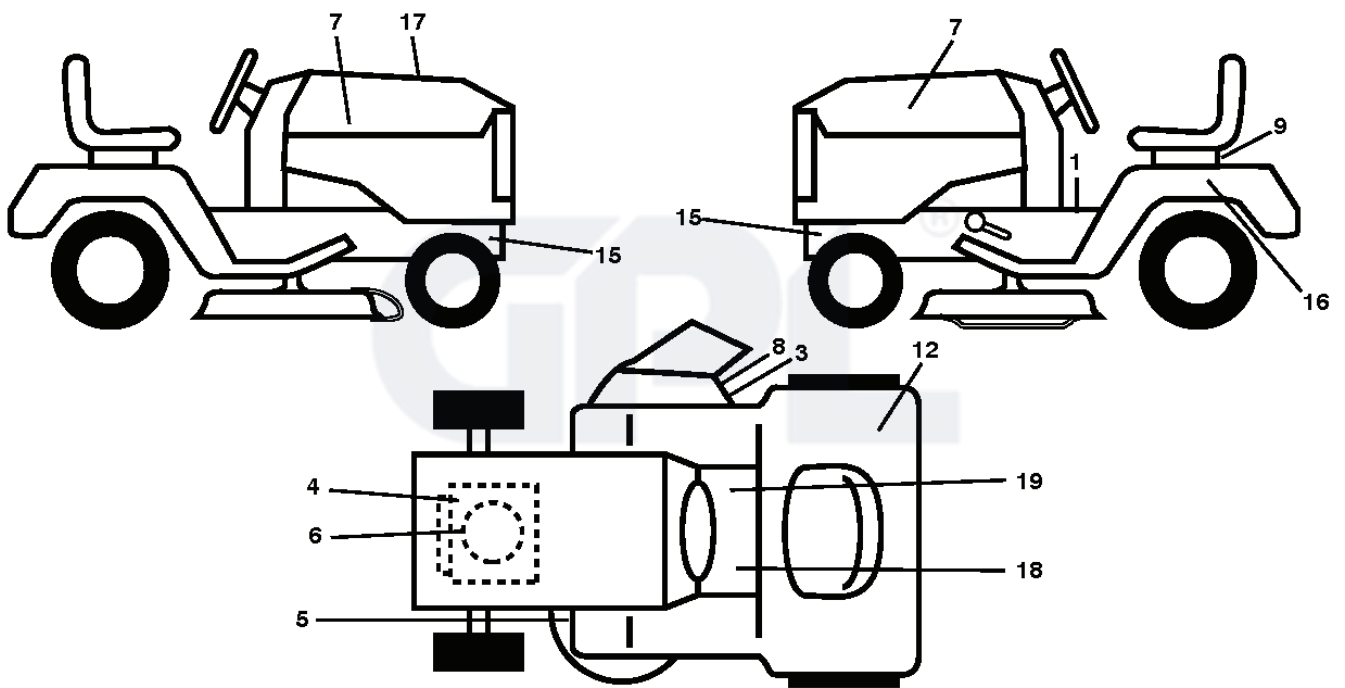

REF.	PART NO.	DESCRIPTION	REMARK	QTY.	KIT
2	532422027	SHAFT		1	
3	532195231	LEVER		1	
7	580962301	GRIP		1	
10	532196314	SPRING		1	
87	532194209	SPRING		1	
88	532410710	SPRING		1	
89	819191912	WASHER		1	
90	532194208	PIN		1	
91	532195181	LINK		1	
97	817000612	SCREW		1	
98	532195270	LINK		1	
100	873930600	NUT		1	
101	532407003	LINK		1	

GPL®