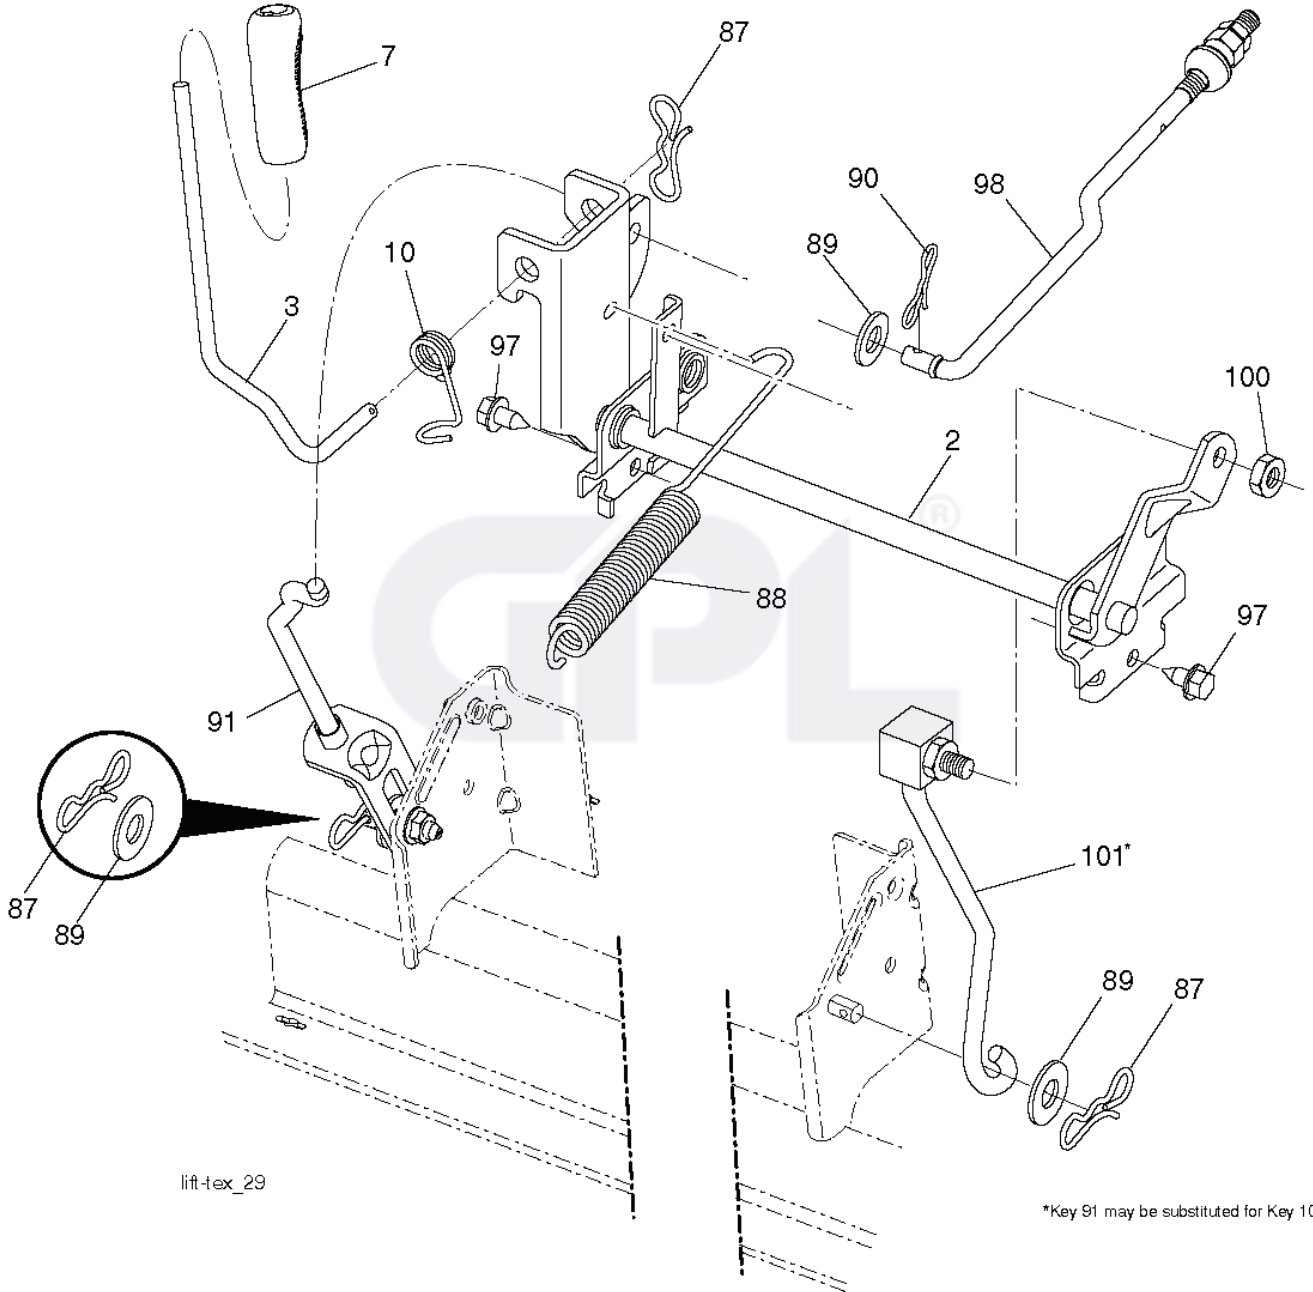

TR02K

With Service Minder Option

46

REF.	PART NO.	DESCRIPTION	REMARK	QTY.	KIT
1	532163465	BATTERY		1	
2	874760412	BOLT		1	
8	532193228	BOX		1	
16	532176138	MICRO SWITCH		1	
21	532400252	HARNESS		1	
22	532004152	BULB		1	
25	581498001	CABLE		1	
26	532175158	FUSE		1	
27	873510400	NUT		1	
28	581498001	CABLE		1	
29	532401545	SWITCH		1	
30	532193350	IGNITION MODULE		1	
33	532411935	KEY		1	
34	532110712	SWITCH		1	
40	581023101	HARNESS		1	
43	532192507	SOLENOID		1	
55	817060512	SCREW		1	
71	581023001	HARNESS		1	
79	532175242	HOLDER		1	
90	532435395	TERMINAL COVER		1	
87	532197802	SWITCH		1	
99	817670412	SCREW		1	
102	532404454	CABLE		1	
105	532407568	SWITCH		1	
106	532174814	NUT		1	

lift-tex_29

*Key 91 may be substituted for Key 101

REF.	PART NO.	DESCRIPTION	REMARK	QTY.	KIT
2	532422027	SHAFT		1	
3	532195231	LEVER		1	
7	580962301	GRIP		1	
10	532196314	SPRING		1	
87	532194209	SPRING		1	
88	532410710	SPRING		1	
89	819191912	WASHER		1	
90	532194208	PIN		1	
91	532195181	LINK		1	
97	817000612	SCREW		1	
98	532195270	LINK		1	
100	873930600	NUT		1	
101	532407003	LINK		1	