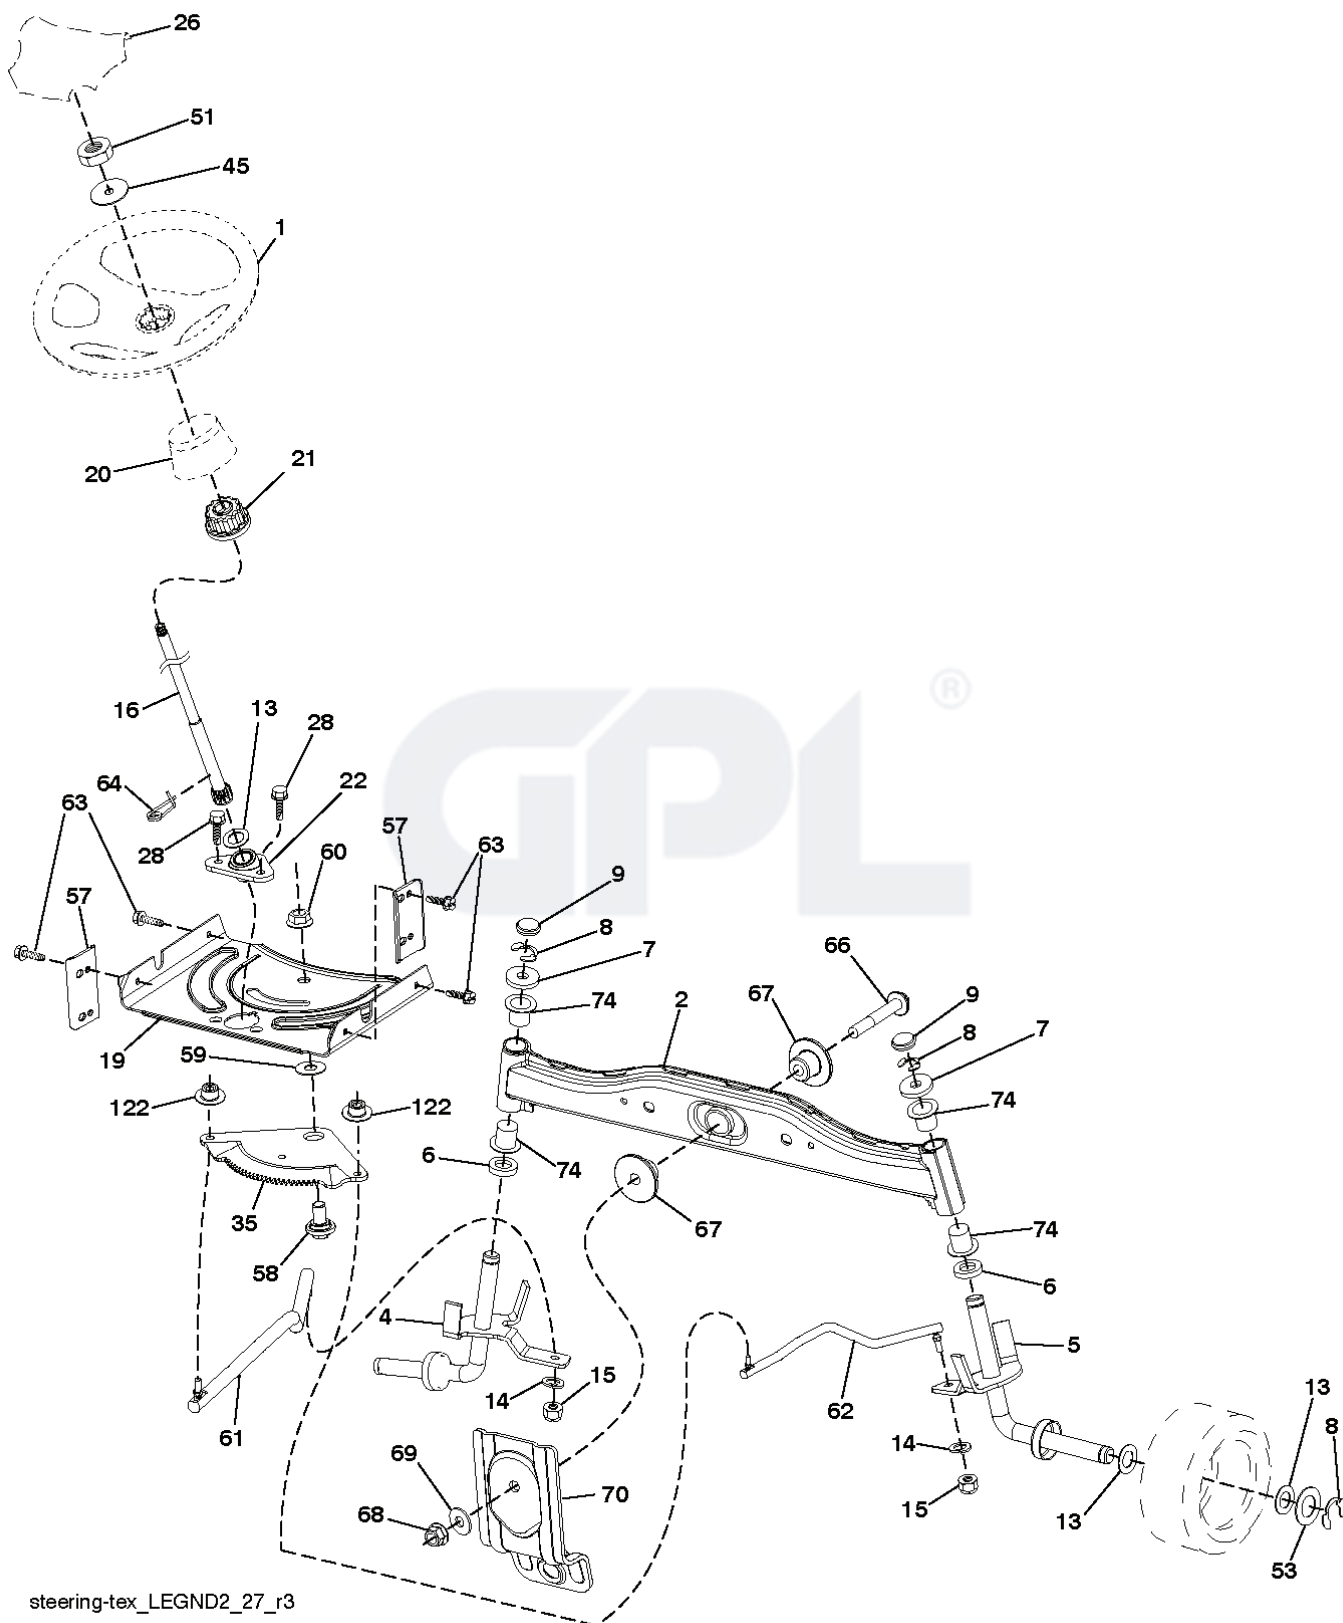

IGNITION SWITCH

POSITION	CIRCUIT "MAKE"
OFF	M+G+A1
RUN/OVERRIDE	B+A1
RUN	B+A1 L+A2
START	B+S+A1

WIRING INSULATED CLIPS
NOTE: IF WIRING INSULATED CLIPS WERE REMOVED FOR SERVICING OF UNIT, THEY SHOULD BE RE-INSTALLED TO PROPERLY SECURE YOUR WIRING.

seat-tex_6.5SL_1_r1

REF.	PART NO.	DESCRIPTION	REMARK	QTY.	KIT
1	581462201	SEAT		1	
2	532180166	BRACKET		1	
3	532140675	STRAP		1	
6	873800600	NUT		1	
7	532124181	SPRING		1	
8	532171877	BOLT		1	
10	532196977	PLATE		1	
21	532171852	BOLT		1	
37	873800500	LOCK NUT		1	
40	532197661	HANDLE		1	
41	532198200	SPRING		1	
43	874760612	BOLT		1	
44	819133812	WASHER		1	