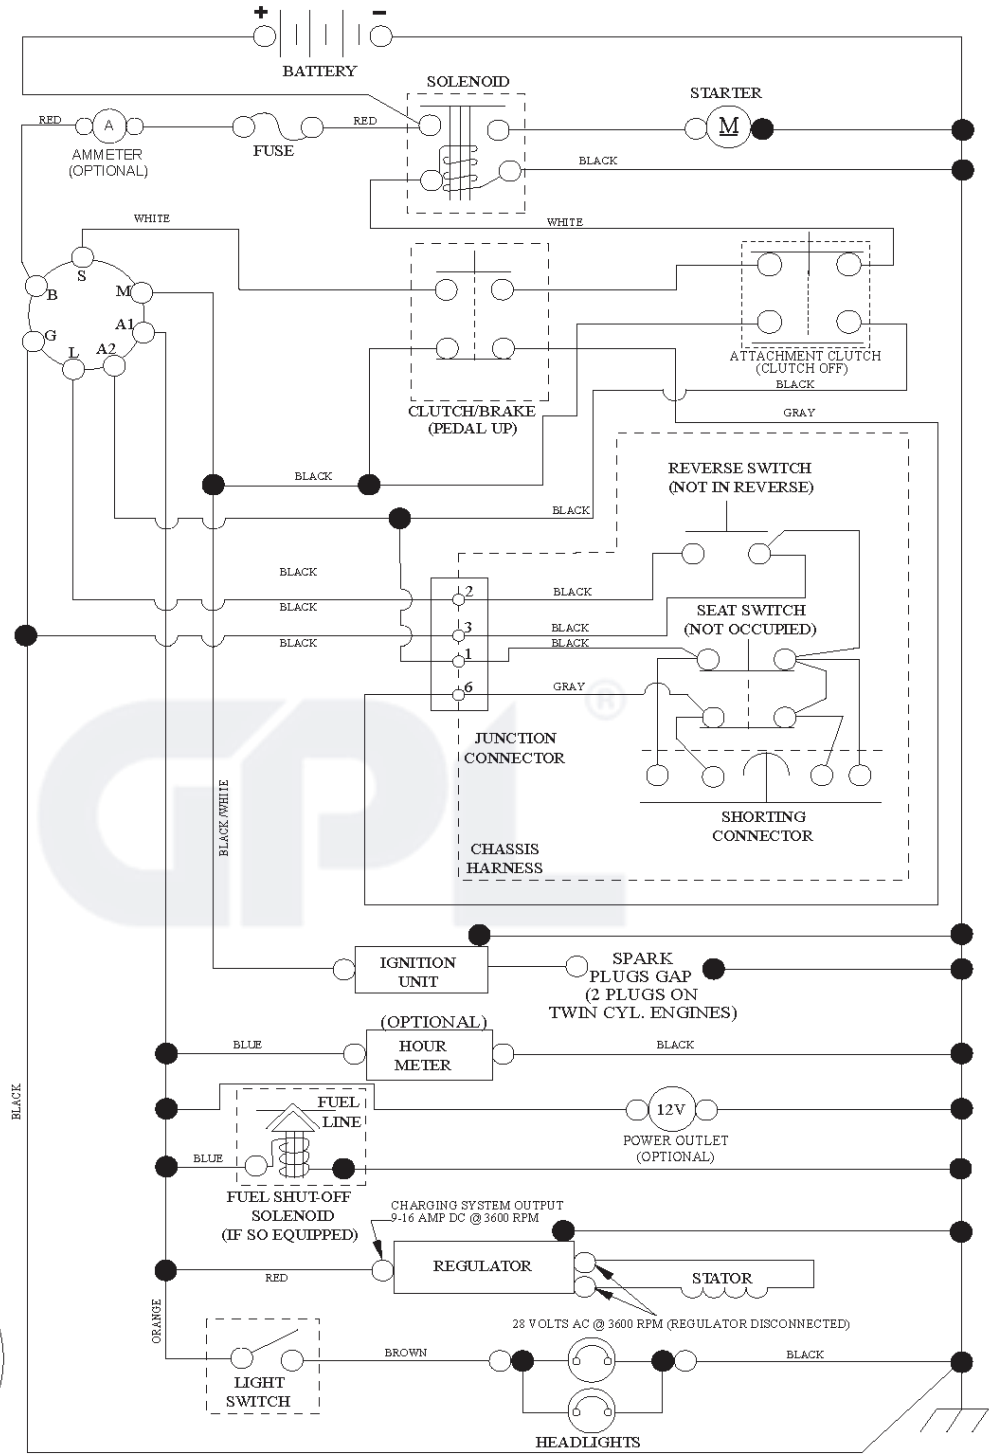

IGNITION SWITCH

POSITION	CIRCUIT	"MAKE"
OFF	M+G+A1	
RUN/OVERRIDE	B+A1	
RUN	B+A1	L+A2
START	B + S + A1	

03107

WIRING INSULATED CLIPS
NOTE: IF WIRING INSULATED CLIPS WERE REMOVED FOR SERVICING OF UNIT, THEY SHOULD BE RE-INSTALLED TO PROPERLY SECURE YOUR WIRING.

● NON-REMOVABLE CONNECTIONS

○ REMOVABLE CONNECTIONS