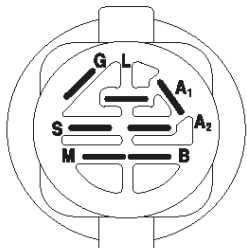

IGNITION SWITCH

POSITION	CIRCUIT	"MAKE"
OFF	M+G+A1	
RUN/OVERRIDE	B+A1	
RUN	B+A1	L+A2
START	B + S + A1	

03107