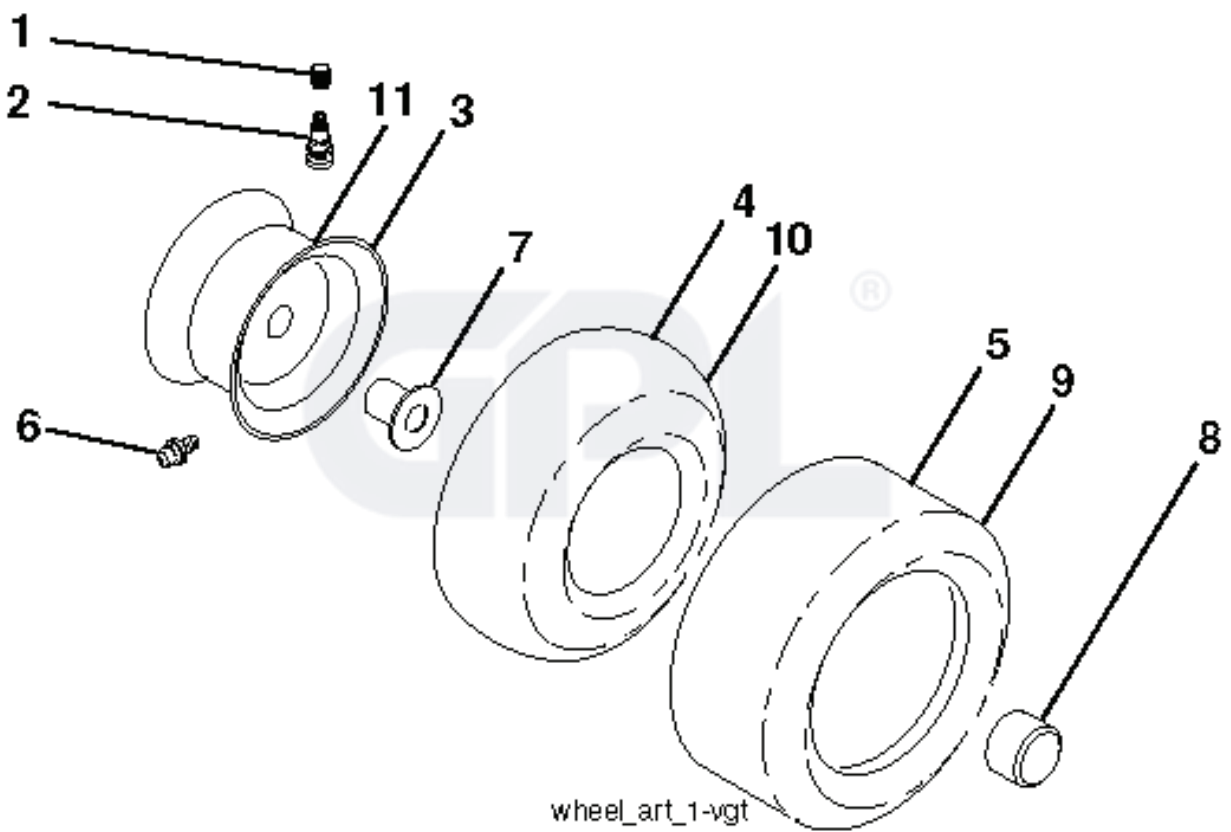

SPARK ARRESTER KIT

engine-tex_bs-2cyl_96_r1

REF.	PART NO.	DESCRIPTION	REMARK	QTY.	KIT
1	000000000	W/O DESCRIPTION	Engine Briggs Model No. 40R777-0003-B1 (585767001)	1	
2	532149723	MUFFLER		1	
9	584908001	KEEPER		1	
12	532405472	PULLEY		1	
15	532407551	FUEL TANK		1	
18	532430220	FUEL CAP		1	
20	532446504	THROTTLE CONTROL		1	
21	532423502	CONTROL		1	
28	532137040	HOSE		1	
29	532137180	SPARK ARRESTER KIT		1	
37	532123487	HOSE CLAMP		1	
42	810040700	WASHER		1	
45	873510400	NUT		1	
62	532434017	SHIELD		1	
69	532165391	GASKET		1	
70	532160589	TUBE		1	
71	532159955	TUBE		1	
79	532183906	SCREW		1	
81	532148456	TUBE		1	
82	532428287	PLUG		1	
84	817060620	SCREW		1	
85	532173937	BOLT		1	
90	817000616	SCREW		1	
96	819091416	WASHER		1	
97	817670412	SCREW		1	
102	817000512	SCREW		1	

wheel_art_1-vgt

REF.	PART NO.	DESCRIPTION	REMARK	QTY.	KIT
1	532059192	CAP VALVE		1	
2	532065139	NIPPLE		1	
3	532125121	RIM	FRONT	1	
4	532059904	HOSE	(Service Item Only)	1	
5	532106222	TIRE	FRONT	1	
6	532124957	FITTING	(Front Wheel Only)	1	
7	532124959	BEARING	(Front Wheel Only)	1	
8	532193268	HUB CAP		1	
9	532138468	TIRE	REAR	1	
10	532124926	HOSE	(Service Item Only)	1	
11	532125122	RIM	REAR	1	
--	532144334	SEALING FOAM		1	