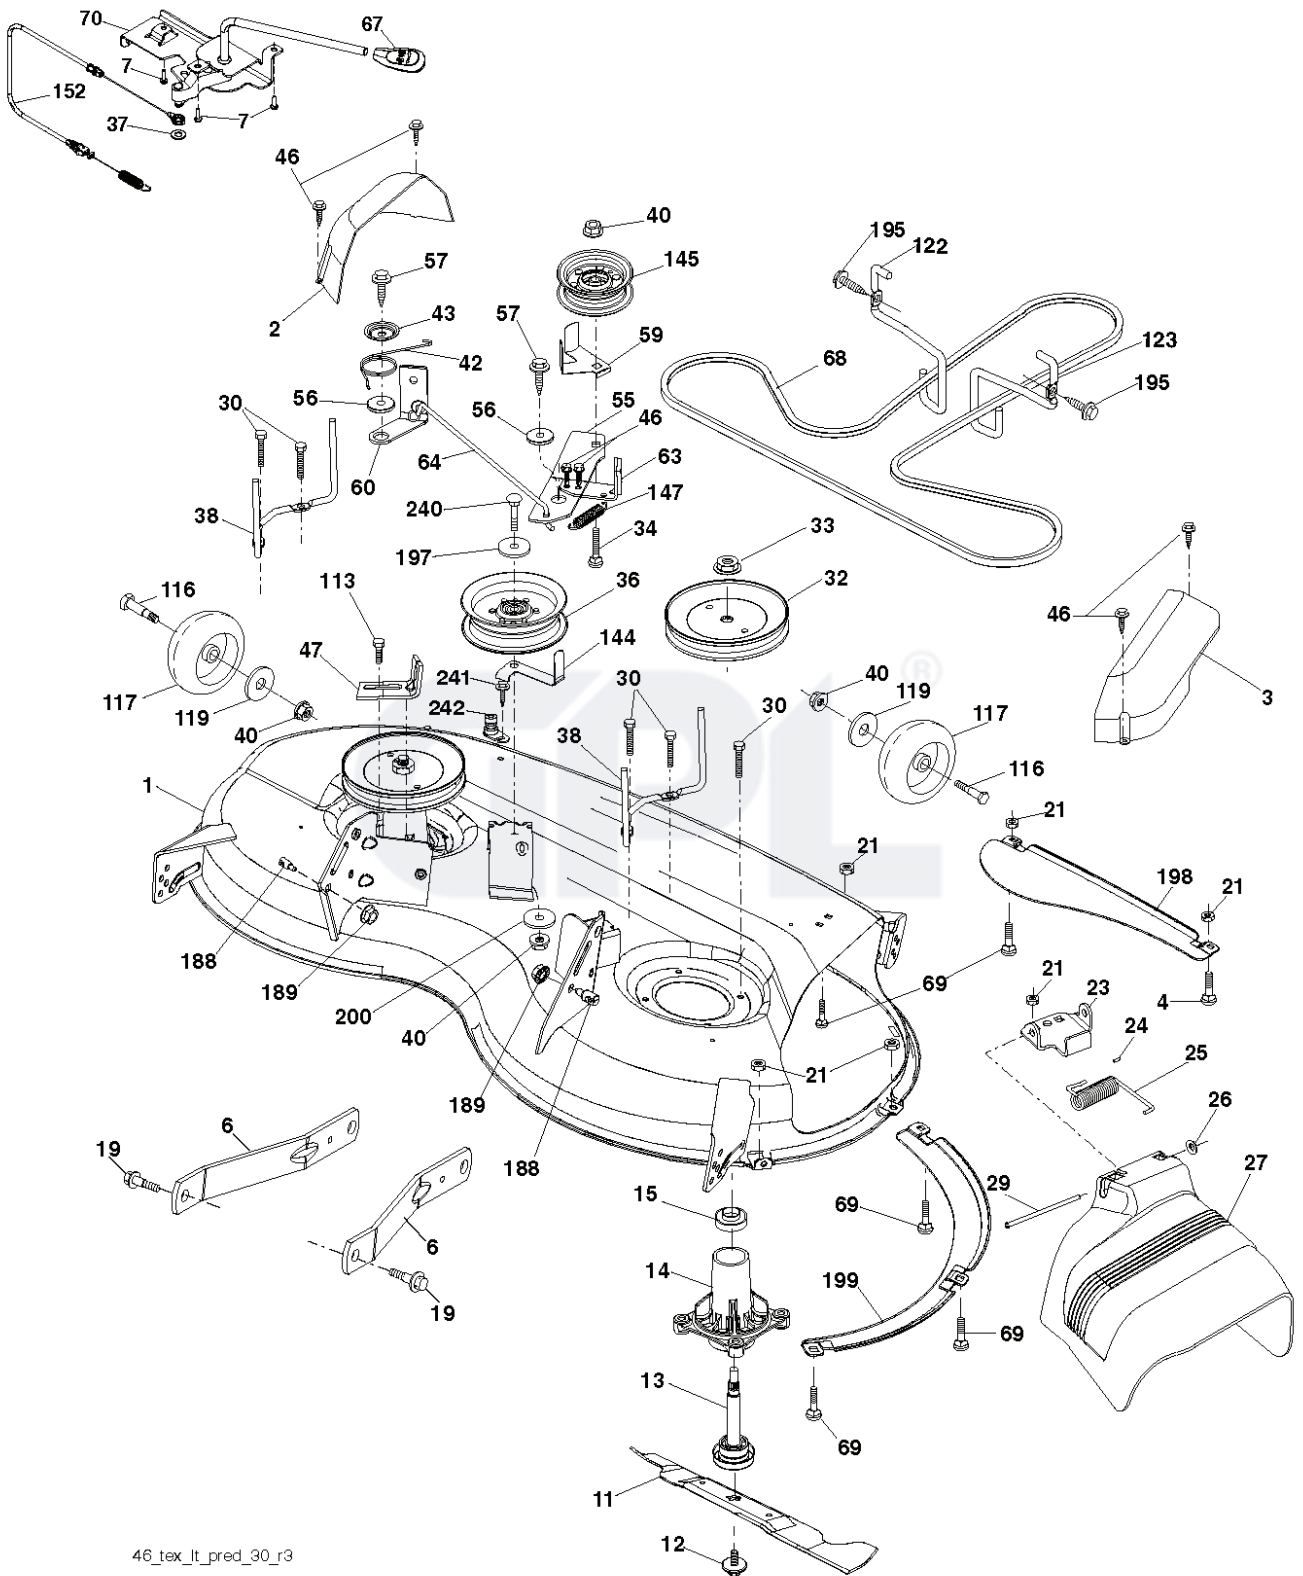

steering-tex_LEGND2_52

REF.	PART NO.	DESCRIPTION	REMARK	QTY.	KIT
1	532442804	STEERING WHEEL		1	
2	532418168	AXLE		1	
4	532403087	SPINDLE		1	
5	532403088	SPINDLE		1	
6	532124931	WASHER		1	
7	532121748	WASHER		1	
8	812000029	RETAINER RING		1	
9	532121232	HUB CAP		1	
13	532121749	WASHER		1	
14	810040600	WASHER		1	
15	873540600	NUT		1	
16	587016002	SHAFT		1	
19	532194729	PLATE		1	
20	532424740	BOOT		1	
21	586840201	ADAPTER		1	
22	585029802	BEARING		1	
26	532447759	CAP		1	
27	819211616	WASHER		1	
28	817000612	SCREW		1	
35	532194732	PLATE		1	
45	587016401	WASHER		1	
50	873900600	NUT		1	
53	532188967	WASHER		1	
57	532407465	BRACKET		1	
58	532194747	BOLT		1	
59	532194748	WASHER		1	
60	873971000	NUT		1	
61	532194740	LINK		1	
62	532194741	LINK		1	
63	817000512	SCREW		1	
64	532199849	SPRING RETAINER		1	
66	871020748	BOLT		1	
67	532194737	BUSHING		1	
68	873900700	NUT		1	
69	532199162	WASHER		1	
70	532196197	BRACKET		1	
74	532124937	BEARING COL. STRG.		1	
75	580683701	PINION		1	
76	580683601	SCREW		1	
122	532444962	CAP		1	

wheel_art_1-vgt

REF.	PART NO.	DESCRIPTION	REMARK	QTY.	KIT
1	532059192	CAP VALVE		1	
2	532065139	NIPPLE		1	
3	532125121	RIM	FRONT	1	
4	532059904	HOSE	(Service Item Only)	1	
5	532106222	TIRE	FRONT	1	
6	532124957	FITTING	(Front Wheel Only)	1	
7	532124959	BEARING	(Front Wheel Only)	1	
8	532193268	HUB CAP		1	
9	532138468	TIRE	REAR	1	
10	532124926	HOSE	(Service Item Only)	1	
11	532125122	RIM	REAR	1	
--	532144334	SEALING FOAM		1	