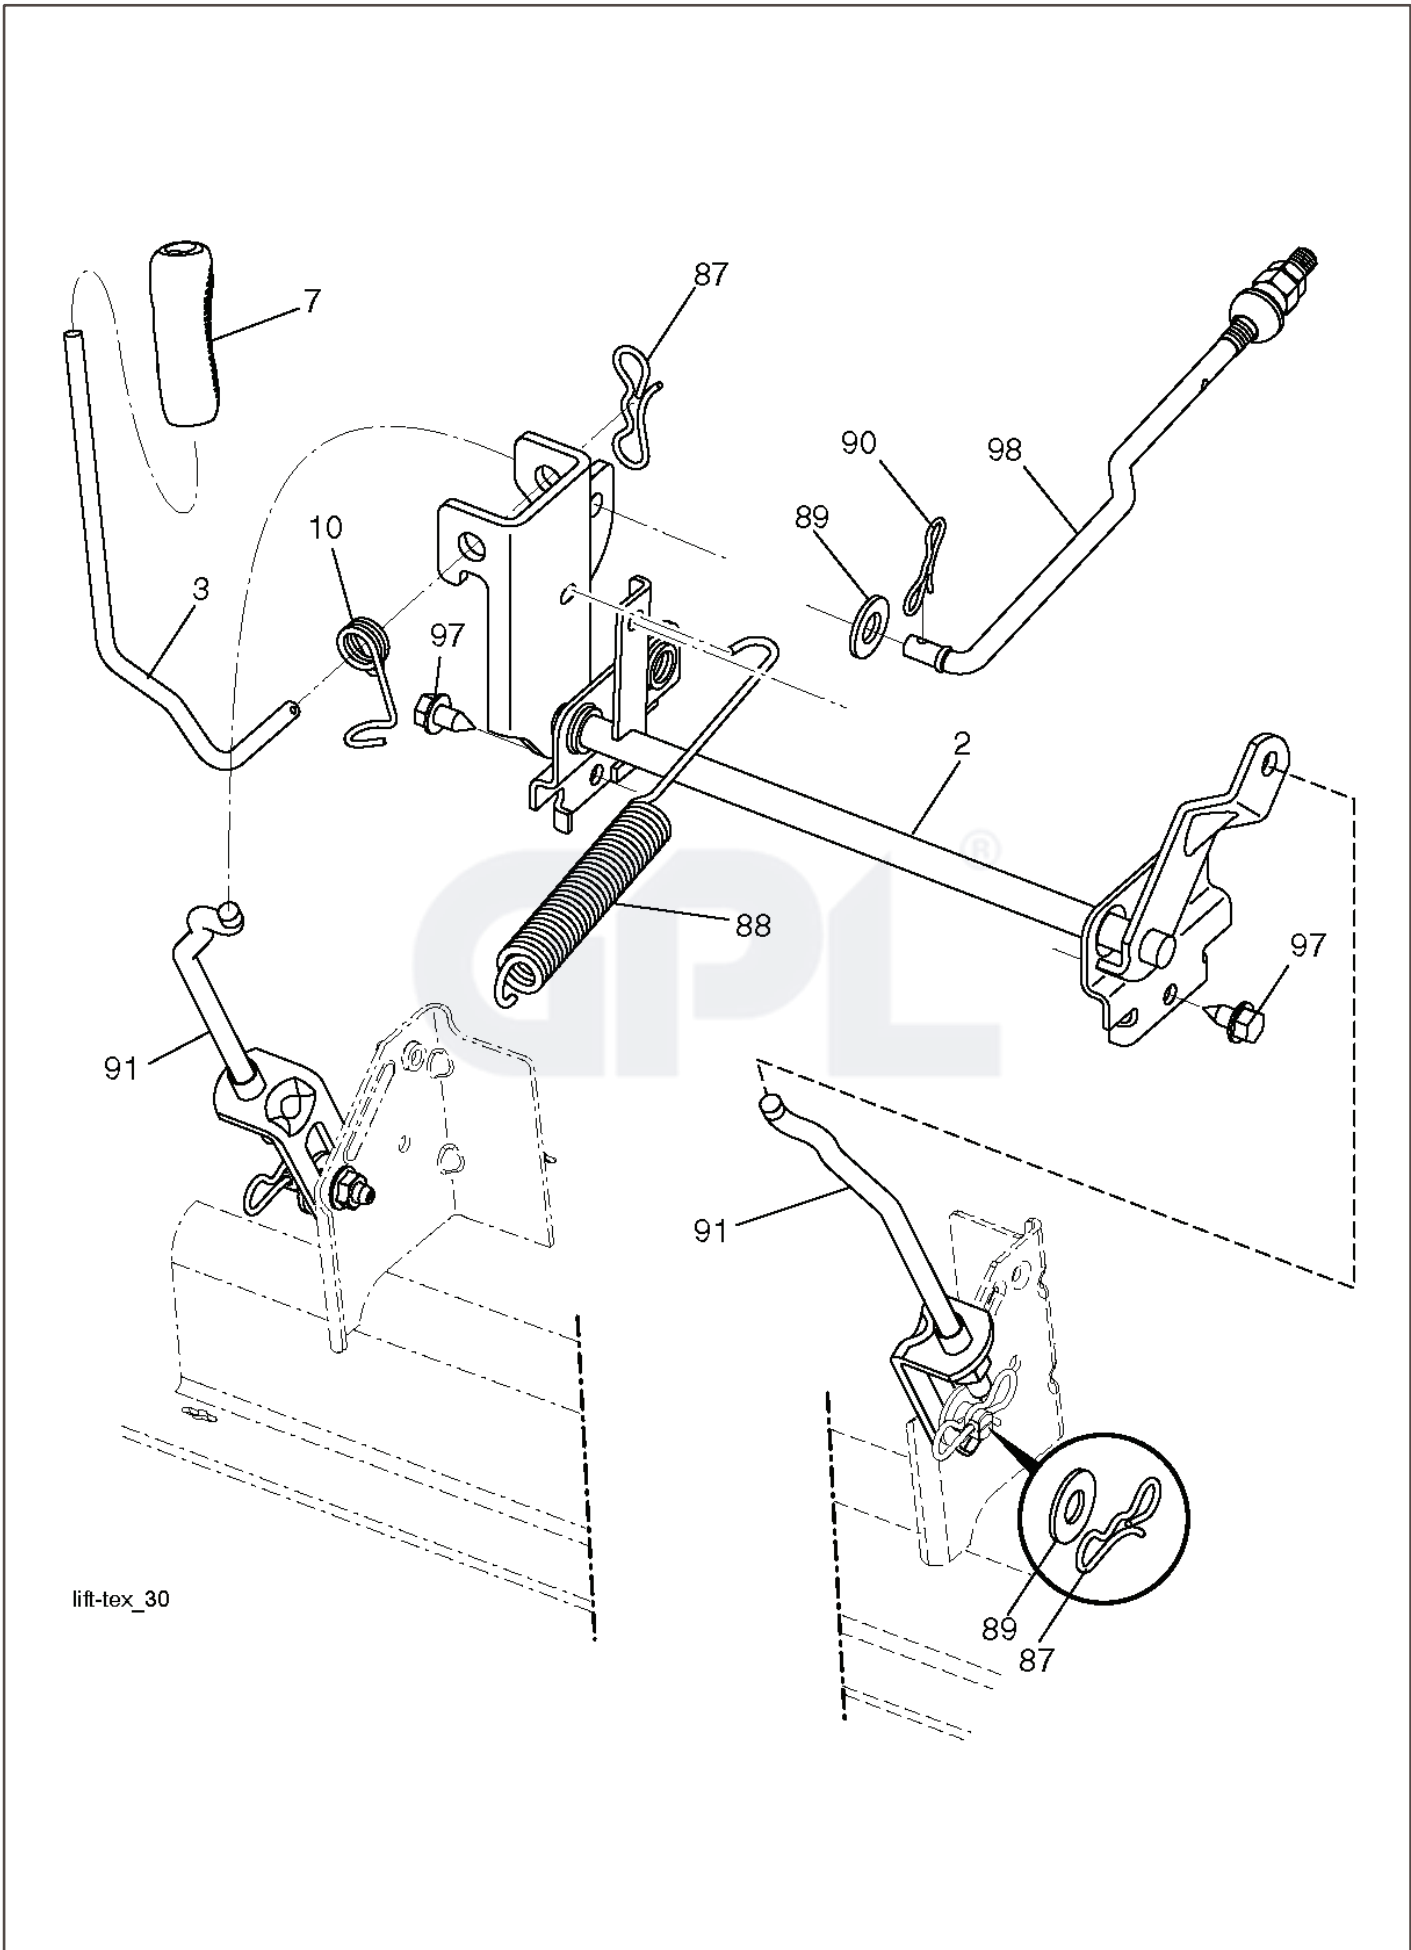

REF.	PART NO.	DESCRIPTION	REMARK	QTY.	KIT
1	532441616	DECK SHELL		1	
2	532405507	COVER		1	
3	532405506	COVER		1	
4	874760512	BOLT		1	
6	532195186	ARM		1	
7	532416358	SCREW		1	
11	532405380	RIDE ON BLADE		1	
12	584309301	SCREW		1	
13	587256501	SHAFT		1	
14	532187281	BEARING HOUSING		1	
15	585323901	BEARING		1	
19	532196539	BOLT		1	
21	873680500	NUT		1	
23	532192557	HINGE		1	
24	532105304	HUB CAP		1	
25	532197026	TORSION SPRING		1	
26	532110452	NUT		1	
27	532405357	DEFLECTOR		1	
29	532131491	SHAFT		1	
30	532173984	SCREW		1	
32	532197473	PULLEY		1	
33	532400234	NUT		1	
34	872110612	BOLT		1	
36	532193197	PULLEY		1	
37	819131316	WASHER		1	
38	532432520	KEEPER		1	
40	873900600	NUT		1	
42	532198410	SPRING		1	
43	532197256	SPRING		1	
46	532137729	SCREW		1	
47	532197250	BRACKET		1	
55	532197249	ARM		1	
56	532199092	SPACER		1	
57	817000616	SCREW		1	
59	532141043	GUARD		1	
60	532197250	BRACKET		1	
63	532199477	ARM		1	
64	532405138	LINKAGE.ASM.BRAKE.RAW *SUBS/2*		1	
67	532403012	HANDLE		1	
68	532405143	BELT		1	
69	872140505	BOLT		1	
70	532199972	CLUTCH ASSY		1	
113	817000510	BOLT		1	
116	532193406	BOLT		1	
117	532174873	WHEEL		1	
119	819132012	WASHER		1	
122	532197258	BELT GUIDE		1	
123	532197259	BELT GUIDE		1	
144	532199204	BELT GUIDE		1	
145	532197379	PULLEY		1	
147	532401872	SPRING		1	
152	532435111	CABLE		1	
188	532195161	STUD		1	
189	873900500	NUT		1	
195	817000612	SCREW		1	
197	819131312	WASHER		1	
198	532403149	PLATE		1	
199	532403150	PLATE		1	
200	532413524	WASHER		1	
240	874520636	BOLT		1	
241	532152927	SCREW		1	
242	532415598	HOSE COUPLING		1	
--	587253301	MANDREL	MANDREL ASSEMBLY (Includes Housing (Key # 14), Shaft Assembly (Key # 13) and (Key # 15) - Pulley/ Nut/ Washer and Blade Bolt/ Washers Not Included	1	
--	532418063	CUTTING DECK		1	

lift-tex_30