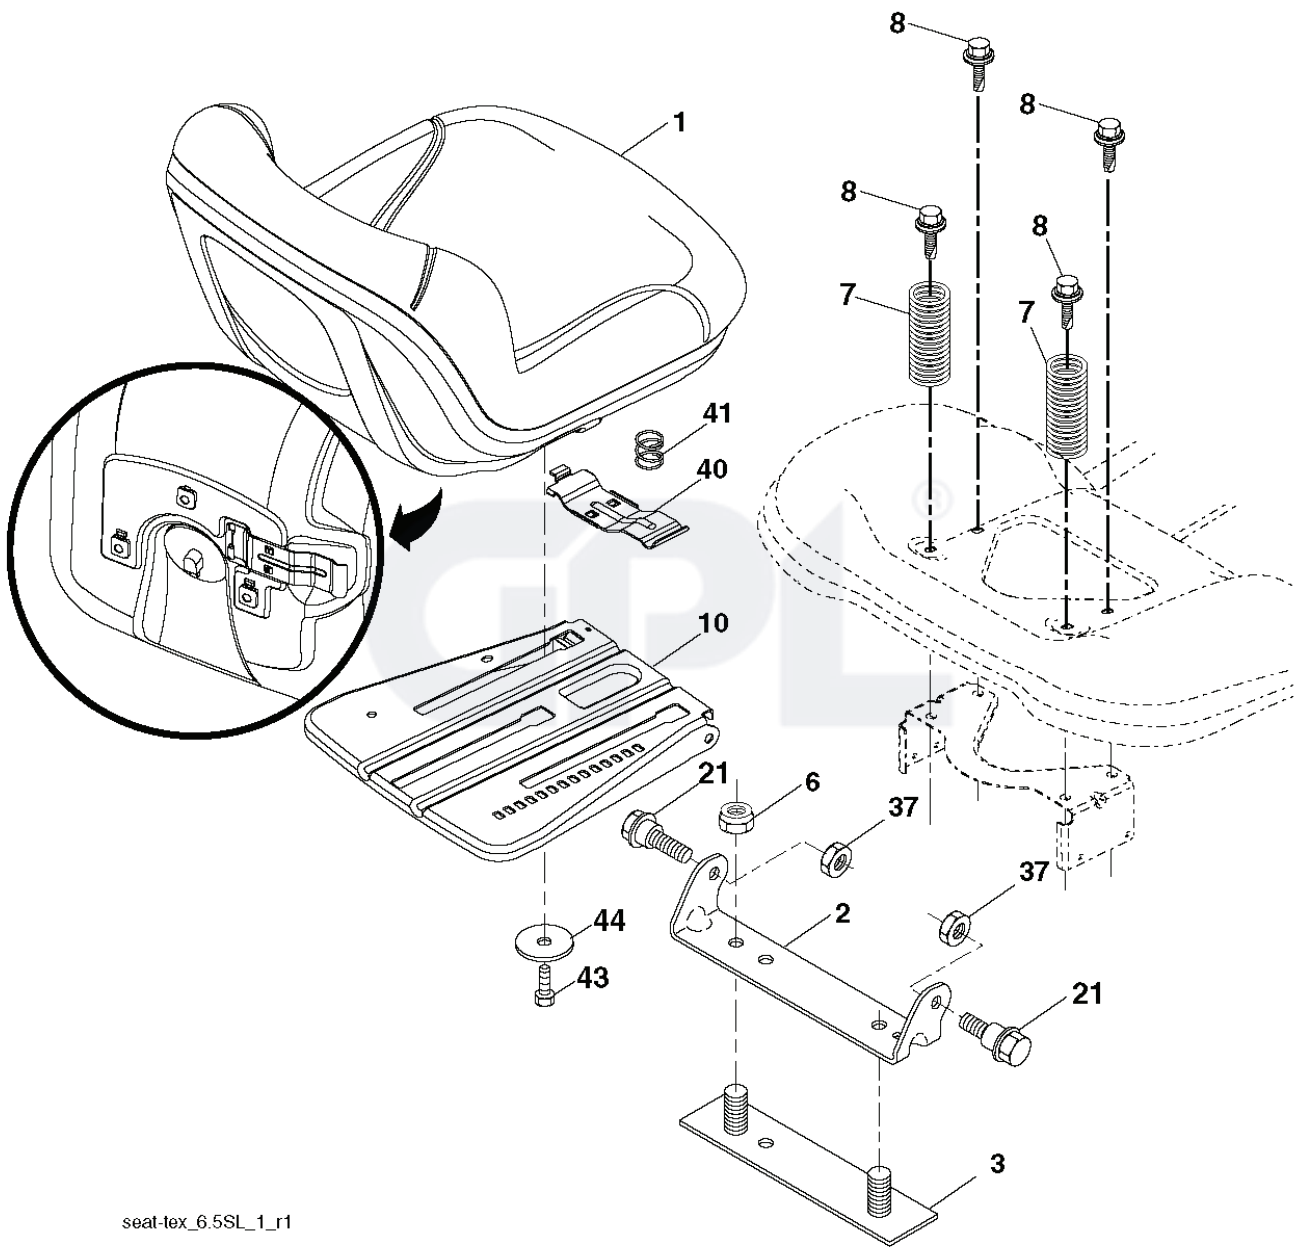

IGNITION SWITCH

POSITION	CIRCUIT	"MAKE"
OFF	M+G+A1	
RUN/OVERRIDE	B+A1	
RUN	B+A1	L+A2
START	B + S + A1	

03107

CHASSIS HARNESS CONNECTOR (MATING SIDE)

DASH HARNESS CONNECTOR (MATING SIDE)

WIRING INSULATED CLIPS
NOTE: IF WIRING INSULATED CLIPS WERE REMOVED FOR SERVICING OF UNIT, THEY SHOULD BE RE-INSTALLED TO PROPERLY SECURE YOUR WIRING.

● NON-REMOVABLE CONNECTIONS

○ REMOVABLE CONNECTIONS

seat-tex_6.5SL_1_r1

REF.	PART NO.	DESCRIPTION	REMARK	QTY.	KIT
1	581462201	SEAT		1	
2	532180166	BRACKET		1	
3	532140675	STRAP		1	
6	873800600	NUT		1	
7	532124181	SPRING		1	
8	532171877	BOLT		1	
10	532196977	PLATE		1	
21	532171852	BOLT		1	
37	873800500	LOCK NUT		1	
40	532197661	HANDLE		1	
41	532198200	SPRING		1	
43	874760612	BOLT		1	
44	819133812	WASHER		1	
	PART NO.		REMARK		KIT