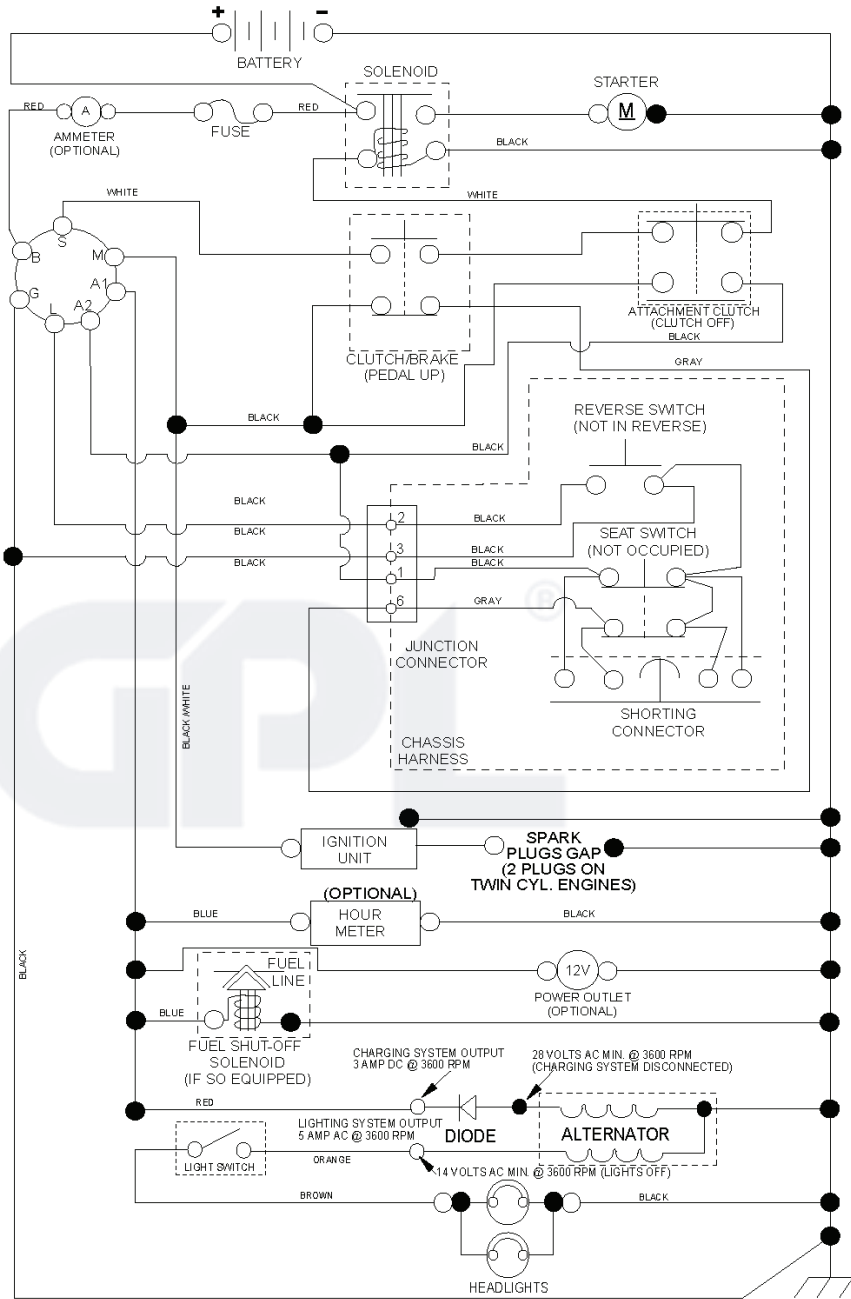

REF.	PART NO.	DESCRIPTION	REMARK	QTY.	KIT
1	532140837	DECAL		1	
2	532196841	DECAL		1	
3	532400389	LABEL		1	
4	532159736	DECAL		1	
5	532160396	DECAL		1	
6	532168869	DECAL		1	
7	532124433	DECAL		1	
8	532196357	DECALC."DANGER DEFLECTEUR"		1	
9	532438382	DECAL		1	
10	532162598	DECAL		1	
11	532159737	DECAL		1	
12	532182166	DECAL		1	
13	532437966	DECAL		1	
14	532444422	DECAL		1	
15	532145005	DECAL		1	
16	532185651	DECAL		1	
17	532429556	DECAL		1	
18	532444452	DECAL		1	
--	532166960	DECAL		1	
--	532409505	PAD		1	
--	532409507	PAD		1	

engine-tex_bs-2cyl_49

SPARK ARRESTER KIT

REF.	PART NO.	DESCRIPTION	REMARK	QTY.	KIT
1	000000000	W/O DESCRIPTION	ENGINE B&S MODEL NO. 407777-1574-G5 (438753)	1	
2	532149723	MUFFLER		1	
9	532194320	BELT GUIDE		1	
12	532405471	PULLEY		1	
15	532407545	FUEL TANK		1	
18	532430220	FUEL CAP		1	
20	532423502	CONTROL		1	
21	532416358	SCREW		1	
28	532137040	HOSE		1	
29	532137180	SPARK ARRESTER KIT		1	
37	532123487	HOSE CLAMP		1	
42	810040700	WASHER		1	
45	873510400	NUT		1	
62	532434017	SHIELD		1	
69	532165391	GASKET		1	
70	581881101	TUBE		1	
71	581881001	TUBE		1	
79	532183906	SCREW		1	
81	532148456	TUBE		1	
82	532428287	PLUG		1	
84	817060620	SCREW		1	
85	532173937	BOLT		1	
87	532171877	BOLT		1	
90	817000616	SCREW		1	
96	819091416	WASHER		1	
97	817670412	SCREW		1	

IGNITION SWITCH

POSITION	CIRCUIT	"MAKE"
OFF	M+G+A1	
RUN/OVERRIDE	B+A1	
RUN	B+A1	L+A2
START	B+S+A1	

WIRING INSULATED CLIPS
 NOTE: IF WIRING INSULATED CLIPS WERE REMOVED FOR SERVICING OF UNIT, THEY SHOULD BE RE-INSTALLED TO PROPERLY SECURE YOUR WIRING.

seat-tex_6.5SL_3

REF.	PART NO.	DESCRIPTION	REMARK	QTY.	KIT
1	532411405	SEAT		1	
2	532180166	BRACKET		1	
3	532140675	STRAP		1	
6	873800600	NUT		1	
7	532124181	SPRING		1	
8	532171877	BOLT		1	
10	532196977	PLATE		1	
21	532171852	BOLT		1	
37	873800500	LOCK NUT		1	
40	532197661	HANDLE		1	
41	532198200	SPRING		1	
43	874760612	BOLT		1	
44	819133812	WASHER		1	