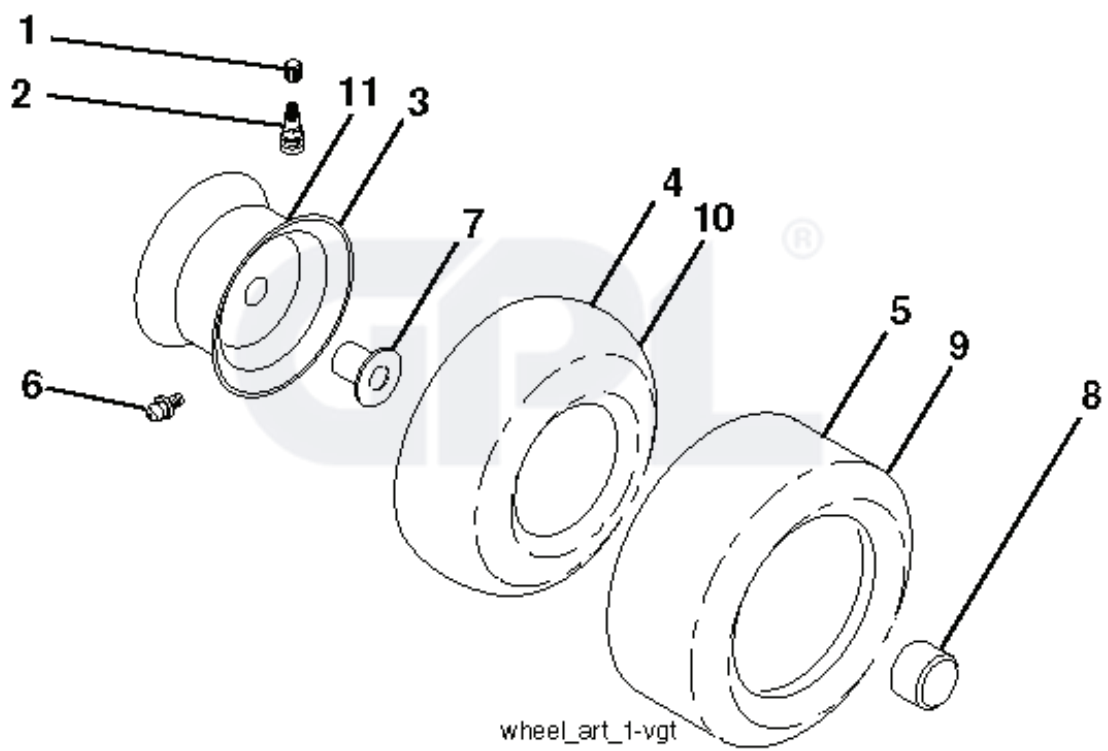

wheel_art_1-vgt

REF.	PART NO.	DESCRIPTION	REMARK	QTY.	KIT
1	532059192	CAP VALVE		1	
2	532065139	NIPPLE		1	
3	532125121	RIM	FRONT	1	
4	532059904	HOSE	(Service Item Only)	1	
5	532106222	TIRE	FRONT	1	
6	532124957	FITTING	(Front Wheel Only)	1	
7	532124959	BEARING	(Front Wheel Only)	1	
8	532193268	HUB CAP		1	
9	532138468	TIRE	REAR	1	
10	532124926	HOSE	(Service Item Only)	1	
11	532125122	RIM	REAR	1	
--	532144334	SEALING FOAM		1	
	PART NO.		REMARK		KIT