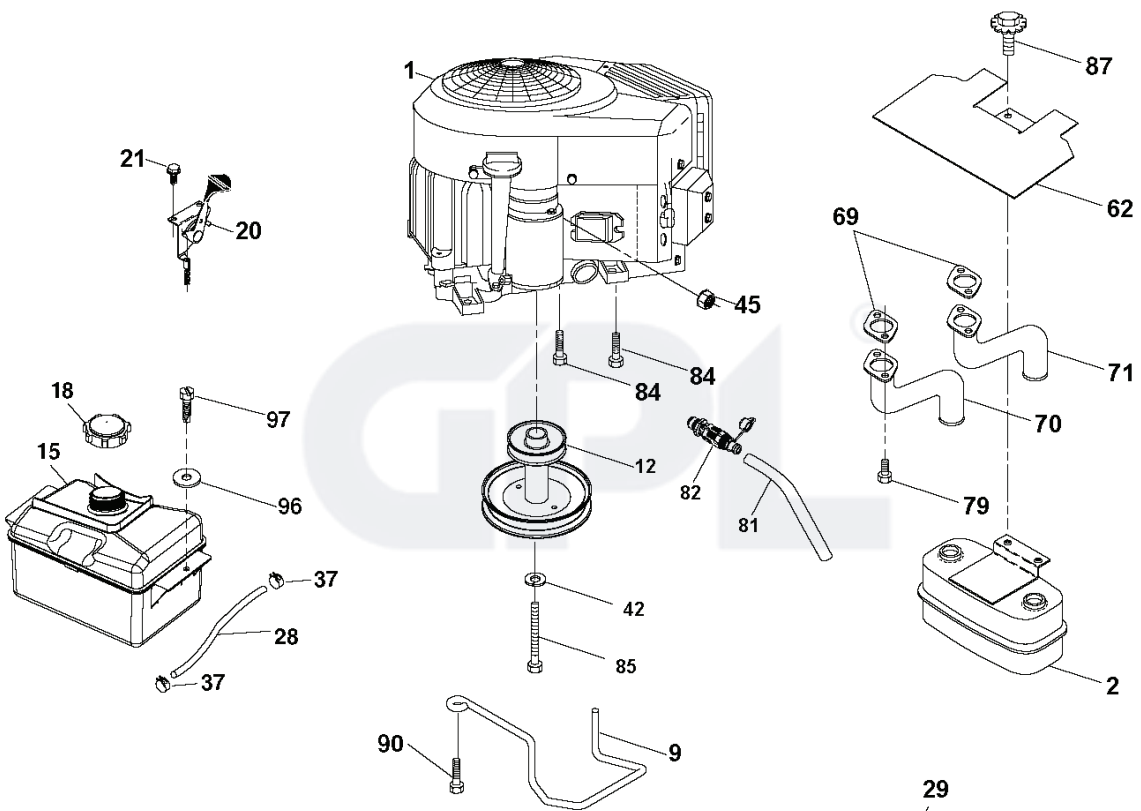

engine-tex_bs-2cyl_49

SPARK ARRESTER KIT

REF.	PART NO.	DESCRIPTION	REMARK	QTY.	KIT
1	000000000	W/O DESCRIPTION	ENGINE B&S MODEL NO. 407777-1574-G5 (438753)	1	
2	532149723	MUFFLER		1	
9	532194320	BELT GUIDE		1	
12	532405471	PULLEY		1	
15	532407545	FUEL TANK		1	
18	532430220	FUEL CAP		1	
20	532423502	CONTROL		1	
21	532416358	SCREW		1	
28	532137040	HOSE		1	
29	532137180	SPARK ARRESTER KIT		1	
37	532123487	HOSE CLAMP		1	
42	810040700	WASHER		1	
45	873510400	NUT		1	
62	532434017	SHIELD		1	
69	532165391	GASKET		1	
70	581881101	TUBE		1	
71	581881001	TUBE		1	
79	532183906	SCREW		1	
81	532148456	TUBE		1	
82	532428287	PLUG		1	
84	817060620	SCREW		1	
85	532173937	BOLT		1	
87	532171877	BOLT		1	
90	817000616	SCREW		1	
96	819091416	WASHER		1	
97	817670412	SCREW		1