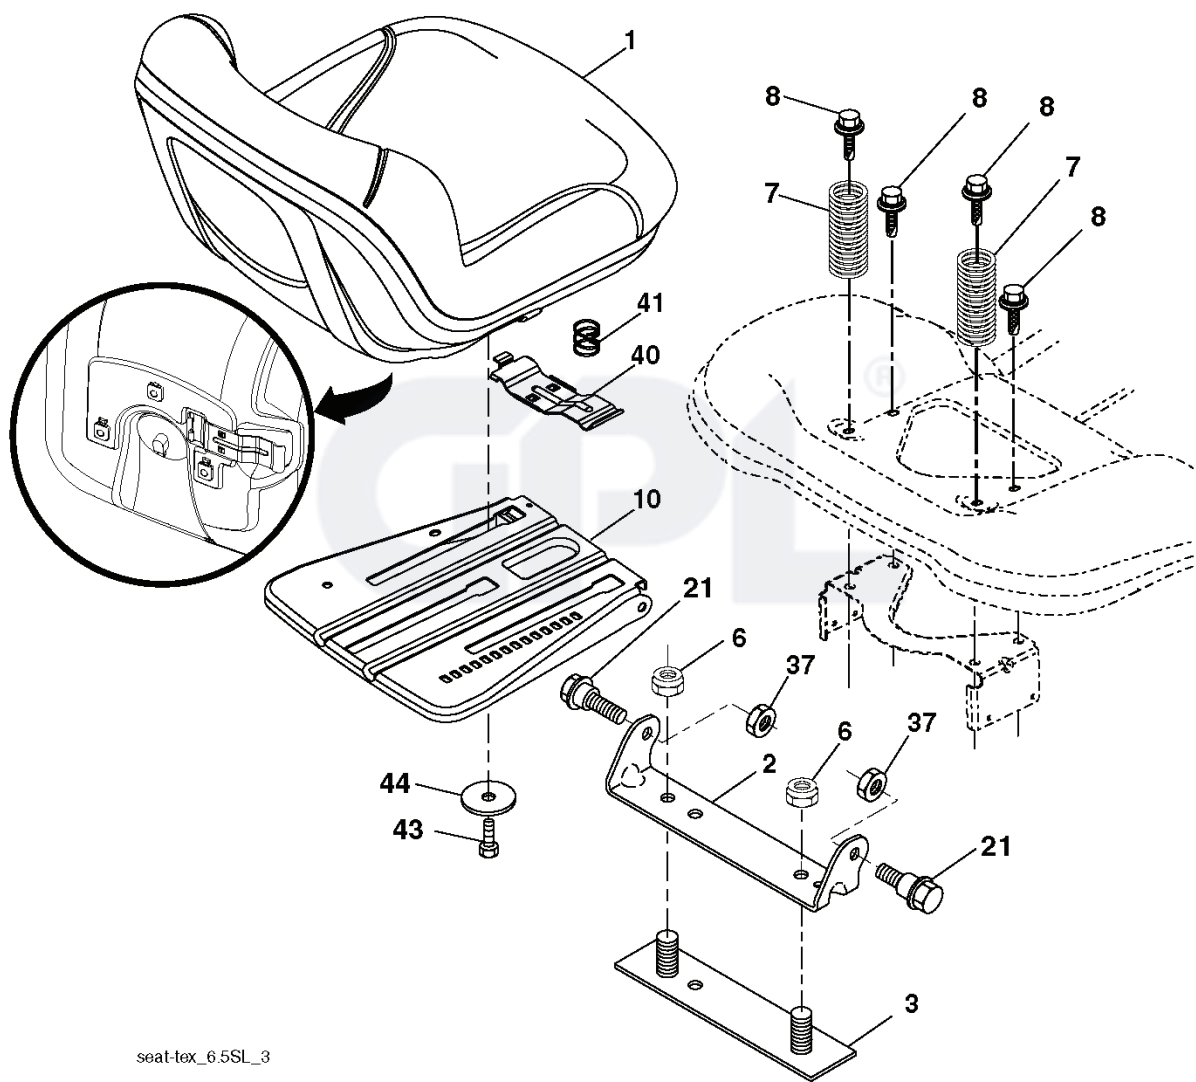

lift-tex_17_r3

*Key 91 may be substituted for Key 101

REF.	PART NO.	DESCRIPTION	REMARK	QTY.	KIT
2	532422027	SHAFT		1	
3	532195231	LEVER		1	
7	532411555	GRIP		1	
10	532196314	SPRING		1	
87	532194209	SPRING		1	
88	532410710	SPRING		1	
89	819191912	WASHER		1	
90	532194208	PIN		1	
91	532195181	LINK		1	
97	817000612	SCREW		1	
98	532195270	LINK		1	
100	873930600	NUT		1	
101	532407003	LINK		1	

IGNITION SWITCH

POSITION	CIRCUIT	"MAKE"
OFF	M+G+A1	
RUN/OVERRIDE	B+A1	
RUN	B+A1	L+A2
START	B+S+A1	

WIRING INSULATED CLIPS
 NOTE: IF WIRING INSULATED CLIPS WERE REMOVED FOR SERVICING OF UNIT, THEY SHOULD BE RE-INSTALLED TO PROPERLY SECURE YOUR WIRING.