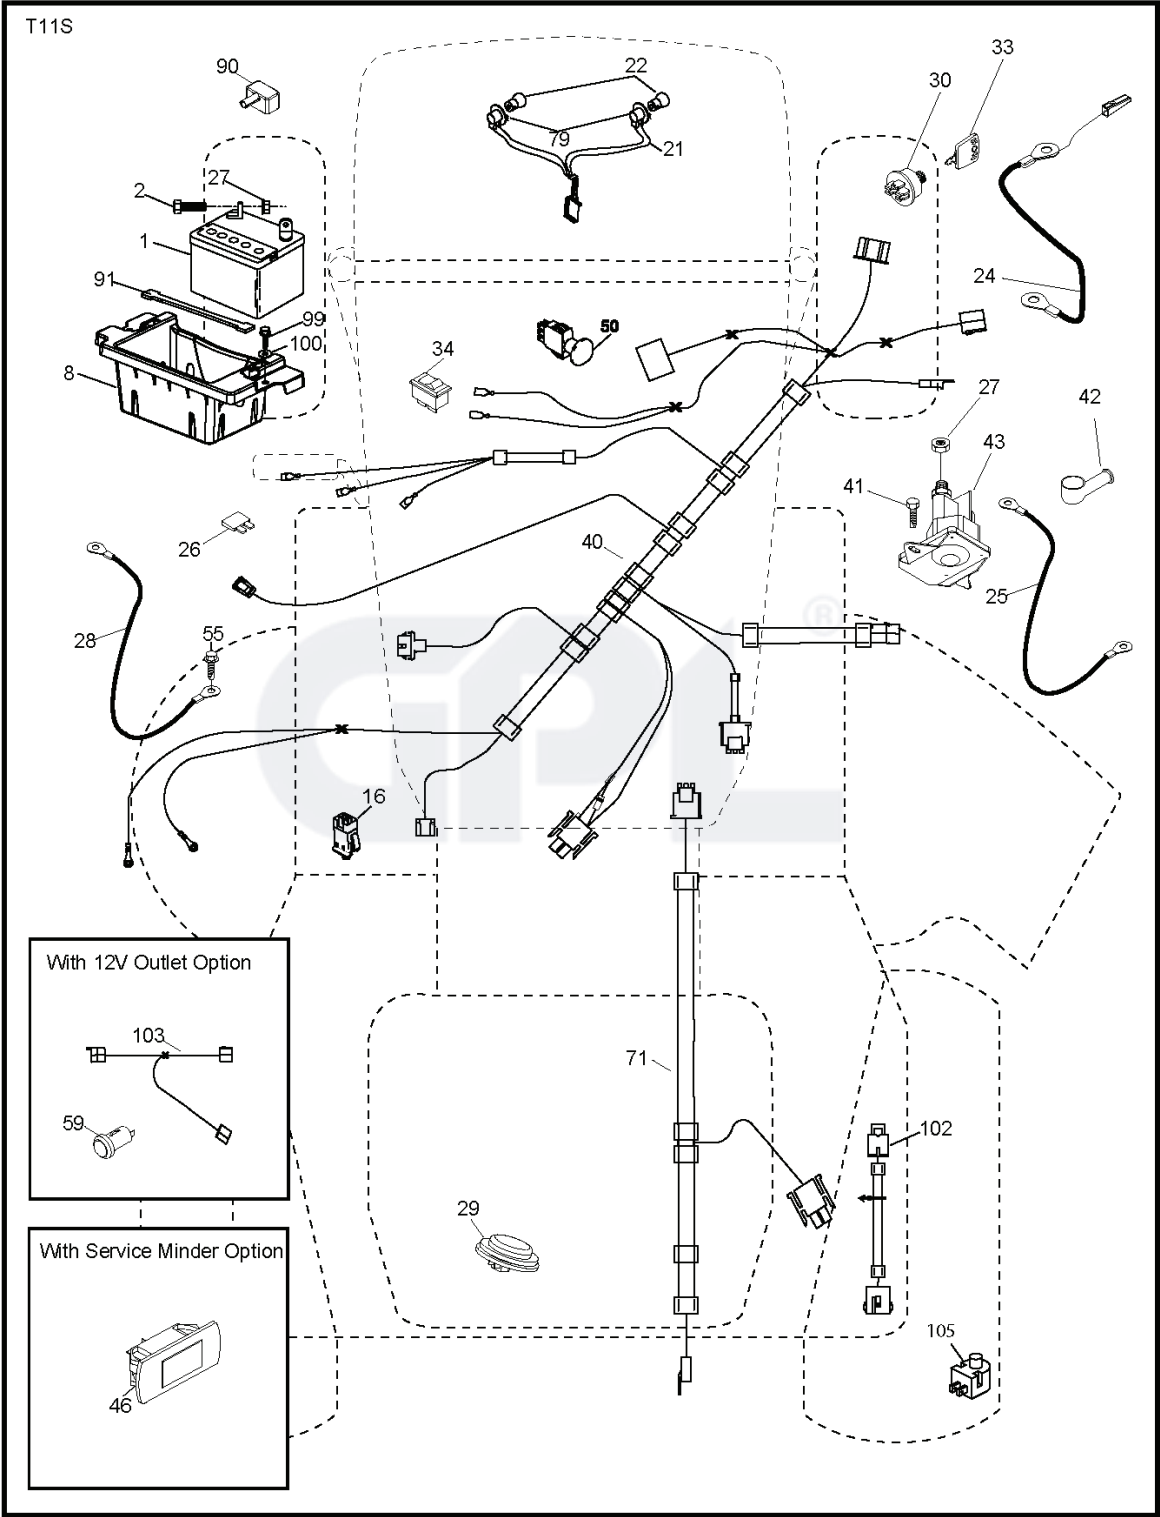

T11S

REF.	PART NO.	DESCRIPTION	REMARK	QTY.	KIT
1	532163465	BATTERY		1	
2	874760412	BOLT		1	
8	532186491	BOX		1	
16	532176138	MICRO SWITCH		1	
21	532400252	HARNESS		1	
22	532004152	BULB		1	
24	532400253	CABLE		1	
25	532412895	CABLE.STARTER.6G.BL/RE*SUBS/2*		1	
26	532175158	FUSE		1	
27	873510400	NUT		1	
28	532145491	CABLE		1	
29	532401545	SWITCH		1	
30	532193350	IGNITION MODULE		1	
33	532411933	KEY		1	
34	532110712	SWITCH		1	
40	532401104	CABLE ASSY		1	
41	817720408	SCREW		1	
42	532131563	COVER		1	
43	532192507	SOLENOID		1	
46	532401763	DISPLAY		1	
50	532174651	SWITCH		1	
55	817060512	SCREW		1	
71	532194276	CABLE ASSY		1	
79	532175242	HOLDER		1	
90	532435395	TERMINAL COVER		1	
91	532190270	STRAP BATTERY MOUNT FRO		1	
99	817670412	SCREW		1	
100	819091416	WASHER		1	
102	581023401	HARNESS		1	
105	532407568	SWITCH		1