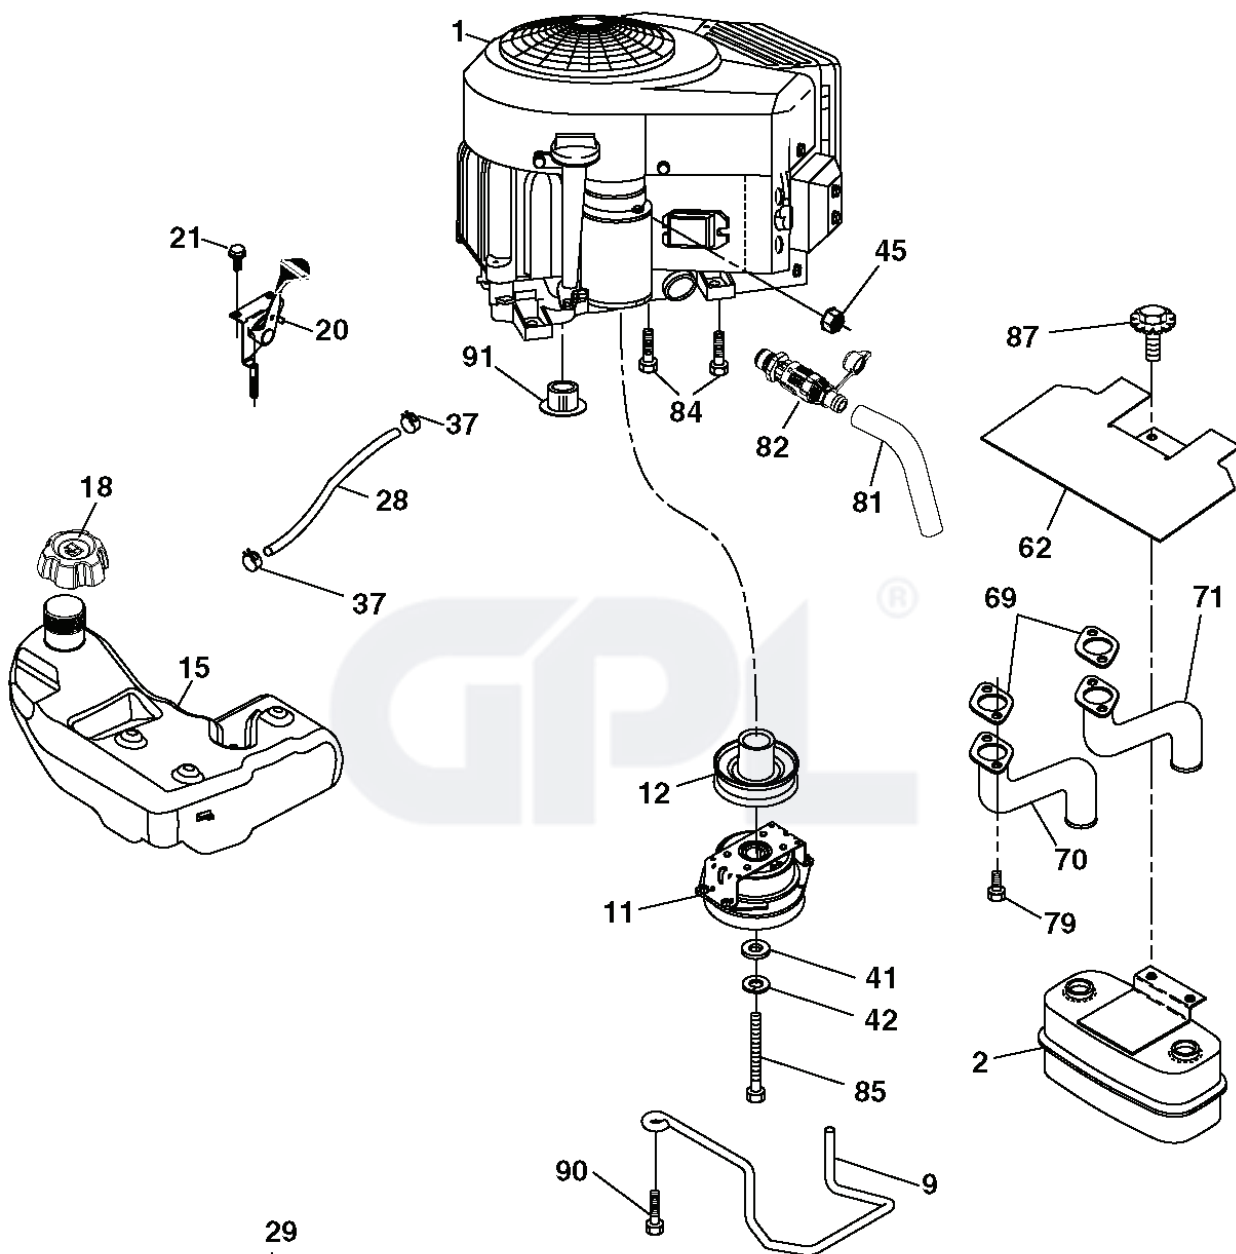

GPL®

wheel_art_1-vgt

REF.	PART NO.	DESCRIPTION	REMARK	QTY.	KIT
1	532059192	CAP VALVE		1	
2	532065139	NIPPLE		1	
3	532125121	RIM	FRONT	1	
4	532059904	HOSE	(Service Item Only)	1	
5	532106222	TIRE	FRONT (15 X 6-6)	1	
6	532124957	FITTING	(Front Wheel Only)	1	
7	532124959	BEARING	(Front Wheel Only)	1	
8	532193268	HUB CAP		1	
9	532138468	TIRE	REAR (20 X 8-8)	1	
10	532124926	HOSE	(Service Item Only)	1	
11	532125122	RIM	REAR	1	
	532144334	SEALING FOAM		1	

T11S

REF.	PART NO.	DESCRIPTION	REMARK	QTY.	KIT
1	532163465	BATTERY		1	
2	874760412	BOLT		1	
8	532186491	BOX		1	
16	532176138	MICRO SWITCH		1	
21	532400252	HARNESS		1	
22	532004152	BULB		1	
24	532400253	CABLE		1	
25	532412895	CABLE.STARTER.6G.BL/RE*SUBS/2*		1	
26	532175158	FUSE		1	
27	873510400	NUT		1	
28	532145491	CABLE		1	
29	532401545	SWITCH		1	
30	532193350	IGNITION MODULE		1	
33	532411933	KEY		1	
34	532110712	SWITCH		1	
40	532401104	CABLE ASSY		1	
41	817720408	SCREW		1	
42	532131563	COVER		1	
43	532192507	SOLENOID		1	
46	532401763	DISPLAY		1	
50	532174651	SWITCH		1	
55	817060512	SCREW		1	
71	532194276	CABLE ASSY		1	
79	532175242	HOLDER		1	
90	532435395	TERMINAL COVER		1	
91	532190270	STRAP BATTERY MOUNT FRO		1	
99	817670412	SCREW		1	
100	819091416	WASHER		1	
102	581023401	HARNESS		1	
105	532407568	SWITCH		1	