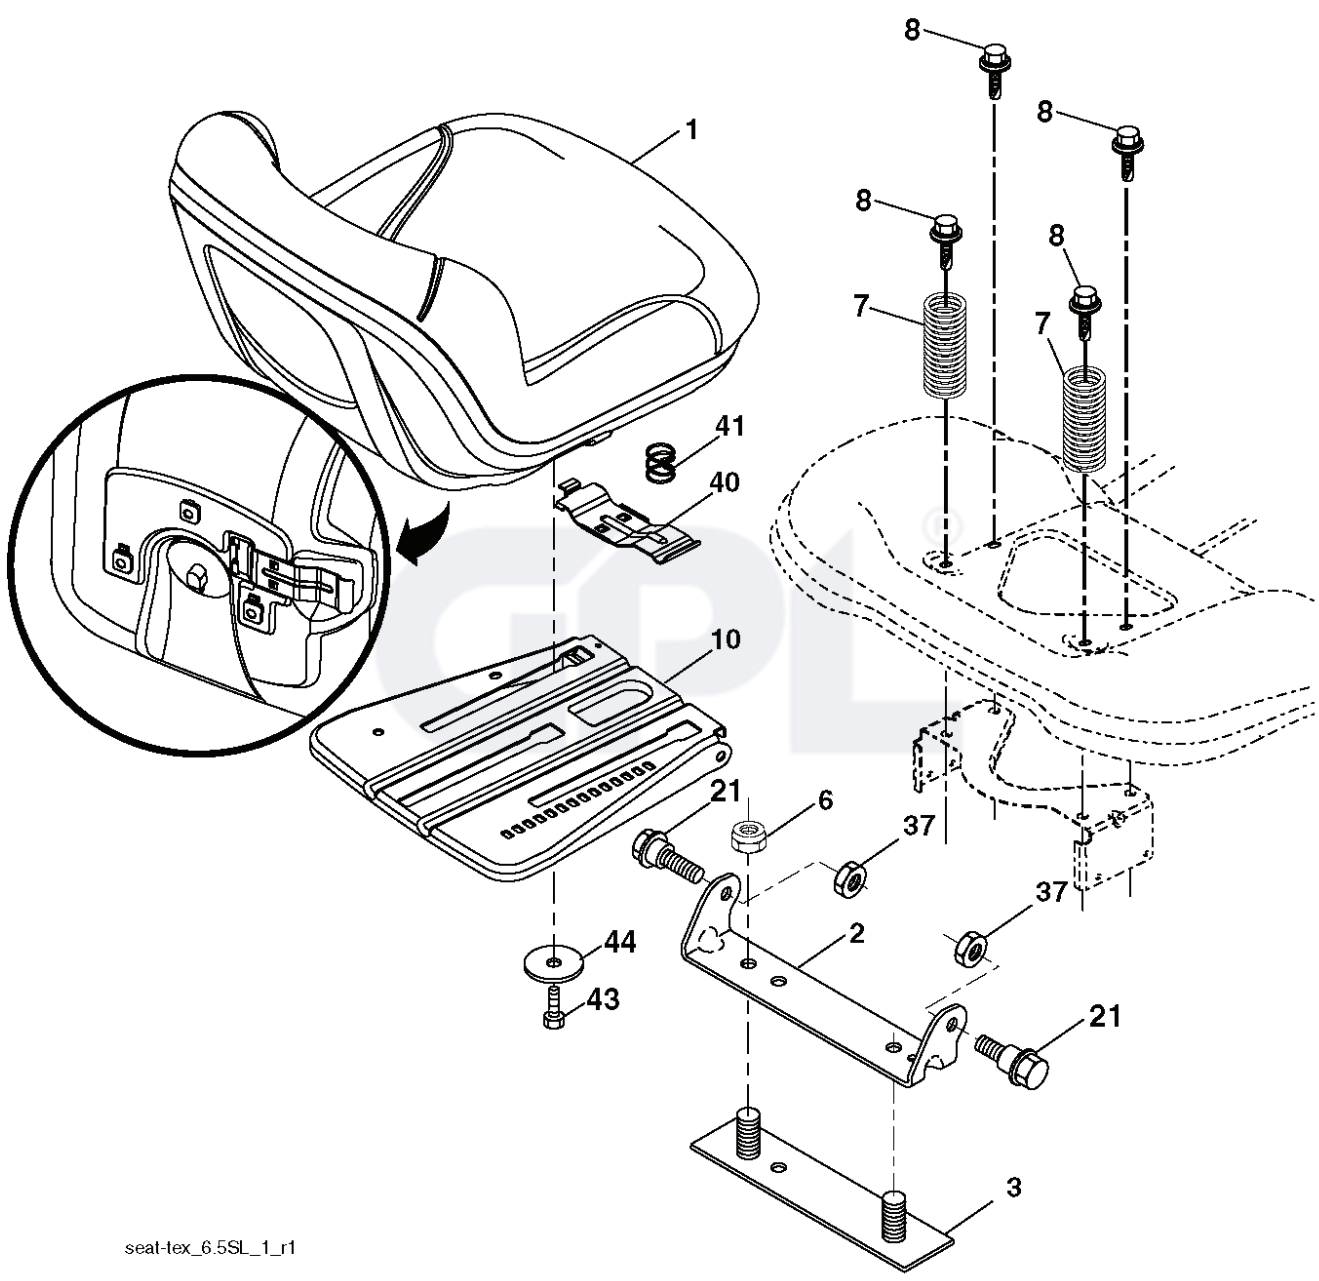

seat-tex_6.5SL_1_r1

REF.	PART NO.	DESCRIPTION	REMARK	QTY.	KIT
1	581462201	SEAT		1	
2	532180166	BRACKET		1	
3	532140675	STRAP		1	
6	873800600	NUT		1	
7	532124181	SPRING		1	
8	532171877	BOLT		1	
10	532196977	PLATE		1	
21	532171852	BOLT		1	
37	873800500	LOCK NUT		1	
40	532197661	HANDLE		1	
41	532198200	SPRING		1	
43	874760612	BOLT		1	
44	819133812	WASHER		1