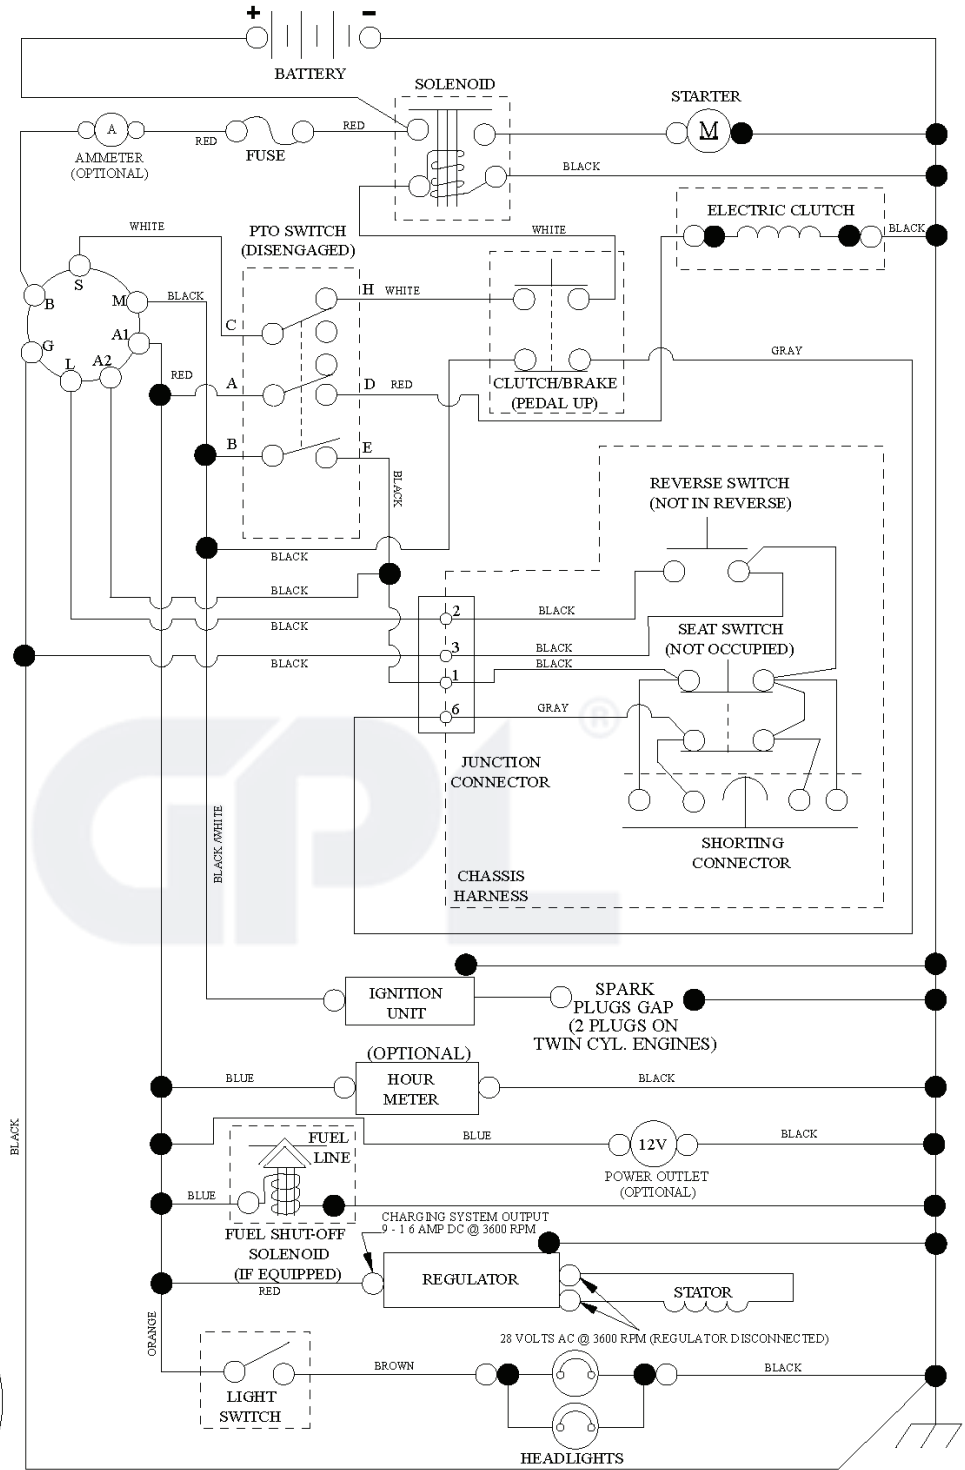

T11S

REF.	PART NO.	DESCRIPTION	REMARK	QTY.	KIT
1	532163465	BATTERY		1	
2	874760412	BOLT		1	
8	532186491	BOX		1	
16	532176138	MICRO SWITCH		1	
21	532400252	HARNESS		1	
22	532004152	BULB		1	
24	532400253	CABLE		1	
25	532412895	CABLE.STARTER.6G.BL/RE*SUBS/2*		1	
26	532175158	FUSE		1	
27	873510400	NUT		1	
28	532145491	CABLE		1	
29	532401545	SWITCH		1	
30	532193350	IGNITION MODULE		1	
33	532411933	KEY		1	
34	532110712	SWITCH		1	
40	532401104	CABLE ASSY		1	
41	817720408	SCREW		1	
42	532131563	COVER		1	
43	532192507	SOLENOID		1	
46	532401763	DISPLAY		1	
50	532174651	SWITCH		1	
55	817060512	SCREW		1	
71	532194276	CABLE ASSY		1	
79	532175242	HOLDER		1	
90	532435395	TERMINAL COVER		1	
91	532190270	STRAP BATTERY MOUNT FRO		1	
99	817670412	SCREW		1	
100	819091416	WASHER		1	
102	581023401	HARNESS		1	
105	532407568	SWITCH		1	

lift-tex_23

REF.	PART NO.	DESCRIPTION	REMARK	QTY.	KIT
2	532422027	SHAFT		1	
3	532195231	LEVER		1	
7	580962301	GRIP		1	
10	532196314	SPRING		1	
87	532194209	SPRING		1	
88	532410710	SPRING		1	
89	819191912	WASHER		1	
90	532194208	PIN		1	
91	532403407	LINK		1	
97	817000612	SCREW		1	
98	532195264	LINK		1	

PTO SWITCH (MATING SIDE)

IGNITION SWITCH

POSITION	CIRCUIT	"MAKE"
OFF	M+G+A1	
RUN/OVERRIDE	B+A1	
RUN	B+A1	L+A2
START	B+S+A1	

CHASSIS HARNESS CONNECTOR (MATING SIDE)

DASH HARNESS CONNECTOR

WIRING INSULATED CLIPS
 NOTE: IF WIRING INSULATED CLIPS WERE REMOVED FOR SERVICING OF UNIT, THEY SHOULD BE RE-INSTALLED TO PROPERLY SECURE YOUR WIRING.