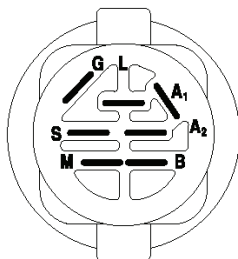

IGNITION SWITCH

POSITION	CIRCUIT	"MAKE"
OFF	M+G+A1	
RUN/OVERRIDE	B+A1	
RUN	B+A1	L+A2
START	B+S+A1	

WIRING INSULATED CLIPS
NOTE: IF WIRING INSULATED CLIPS WERE REMOVED FOR SERVICING OF UNIT, THEY SHOULD BE RE-INSTALLED TO PROPERLY SECURE YOUR WIRING.