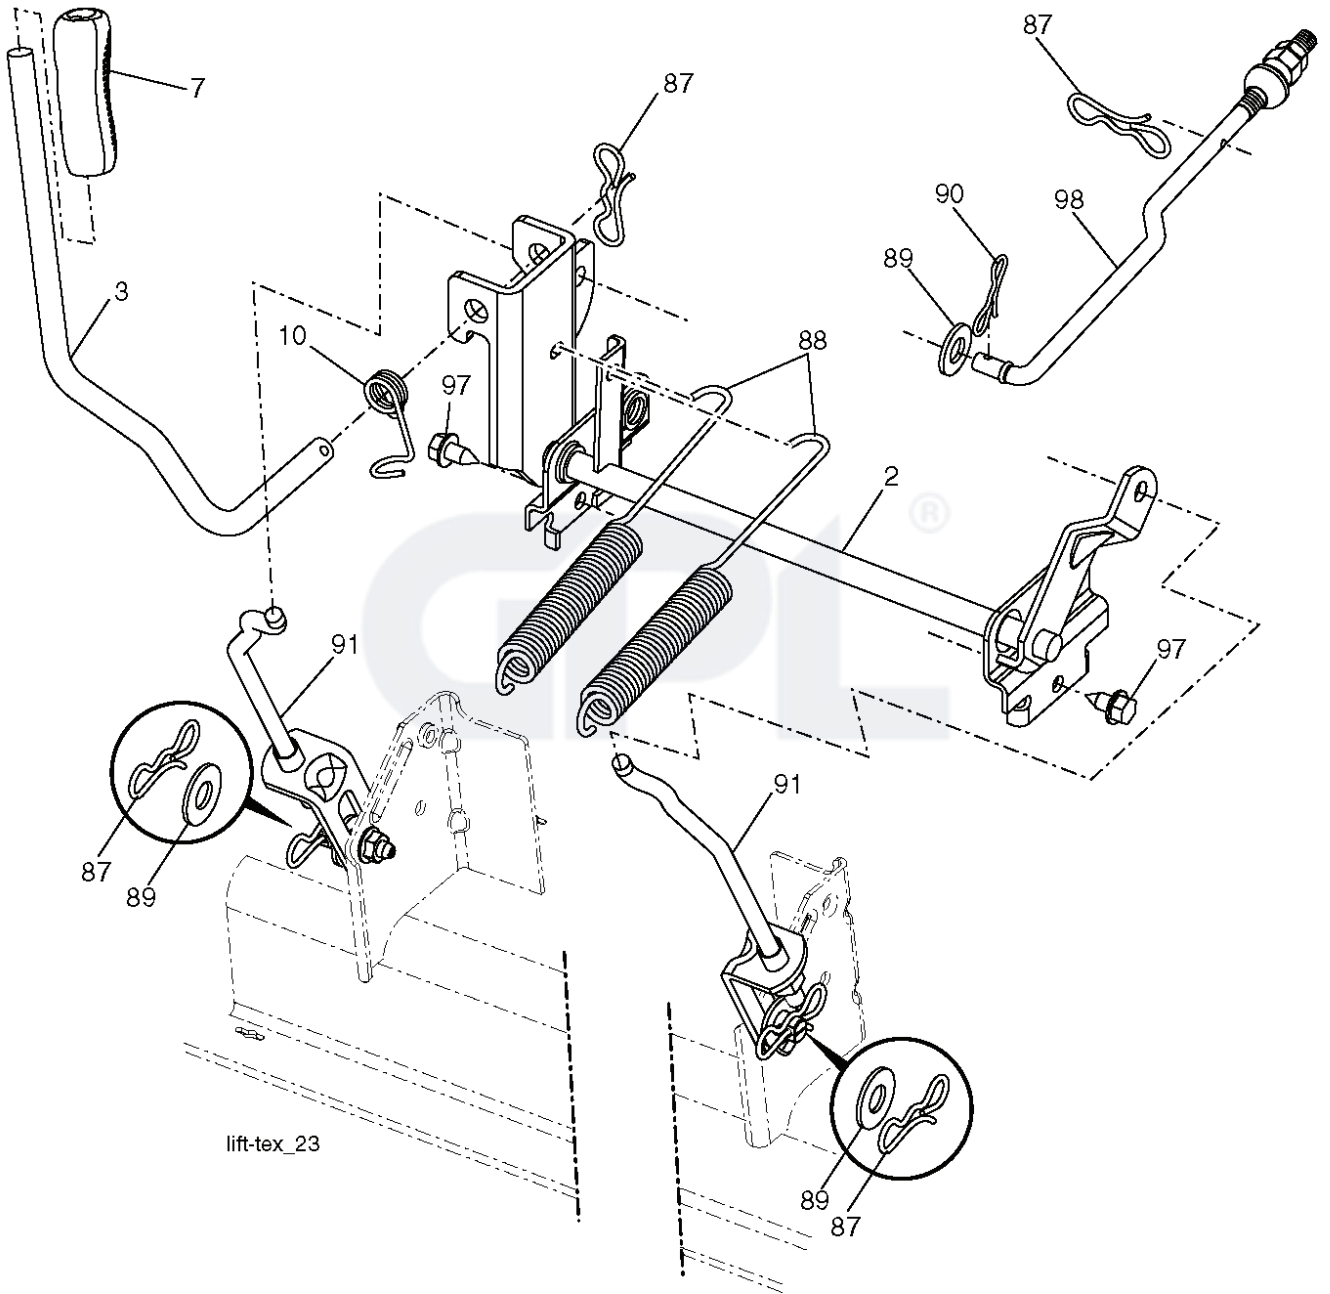

GPL®

wheel_art_1-vgt

REF.	PART NO.	DESCRIPTION	REMARK	QTY.	KIT
1	532059192	CAP VALVE		1	
2	532065139	NIPPLE		1	
3	532125121	RIM	FRONT	1	
4	532059904	HOSE	(Service Item Only)	1	
5	532106222	TIRE	FRONT (15 X 6-6)	1	
6	532124957	FITTING	(Front Wheel Only)	1	
7	532124959	BEARING	(Front Wheel Only)	1	
8	532193268	HUB CAP		1	
9	532138468	TIRE	REAR (20 X 8-8)	1	
10	532124926	HOSE	(Service Item Only)	1	
11	532125122	RIM	REAR	1	
	532144334	SEALING FOAM		1	

T11S

REF.	PART NO.	DESCRIPTION	REMARK	QTY.	KIT
1	532163465	BATTERY		1	
2	874760412	BOLT		1	
8	532186491	BOX		1	
16	532176138	MICRO SWITCH		1	
21	532400252	HARNESS		1	
22	532004152	BULB		1	
24	532400253	CABLE		1	
25	532412895	CABLE.STARTER.6G.BL/RE*SUBS/2*		1	
26	532175158	FUSE		1	
27	873510400	NUT		1	
28	532145491	CABLE		1	
29	532401545	SWITCH		1	
30	532193350	IGNITION MODULE		1	
33	532411933	KEY		1	
34	532110712	SWITCH		1	
40	532401104	CABLE ASSY		1	
41	817720408	SCREW		1	
42	532131563	COVER		1	
43	532192507	SOLENOID		1	
46	532401763	DISPLAY		1	
50	532174651	SWITCH		1	
55	817060512	SCREW		1	
71	532194276	CABLE ASSY		1	
79	532175242	HOLDER		1	
90	532435395	TERMINAL COVER		1	
91	532190270	STRAP BATTERY MOUNT FRO		1	
99	817670412	SCREW		1	
100	819091416	WASHER		1	
102	581023401	HARNESS		1	
105	532407568	SWITCH		1	

lift-tex_23

REF.	PART NO.	DESCRIPTION	REMARK	QTY.	KIT
2	532422027	SHAFT		1	
3	532195231	LEVER		1	
7	580962301	GRIP		1	
10	532196314	SPRING		1	
87	532194209	SPRING		1	
88	532410710	SPRING		1	
89	819191912	WASHER		1	
90	532194208	PIN		1	
91	532403407	LINK		1	
97	817000612	SCREW		1	
98	532195264	LINK		1	