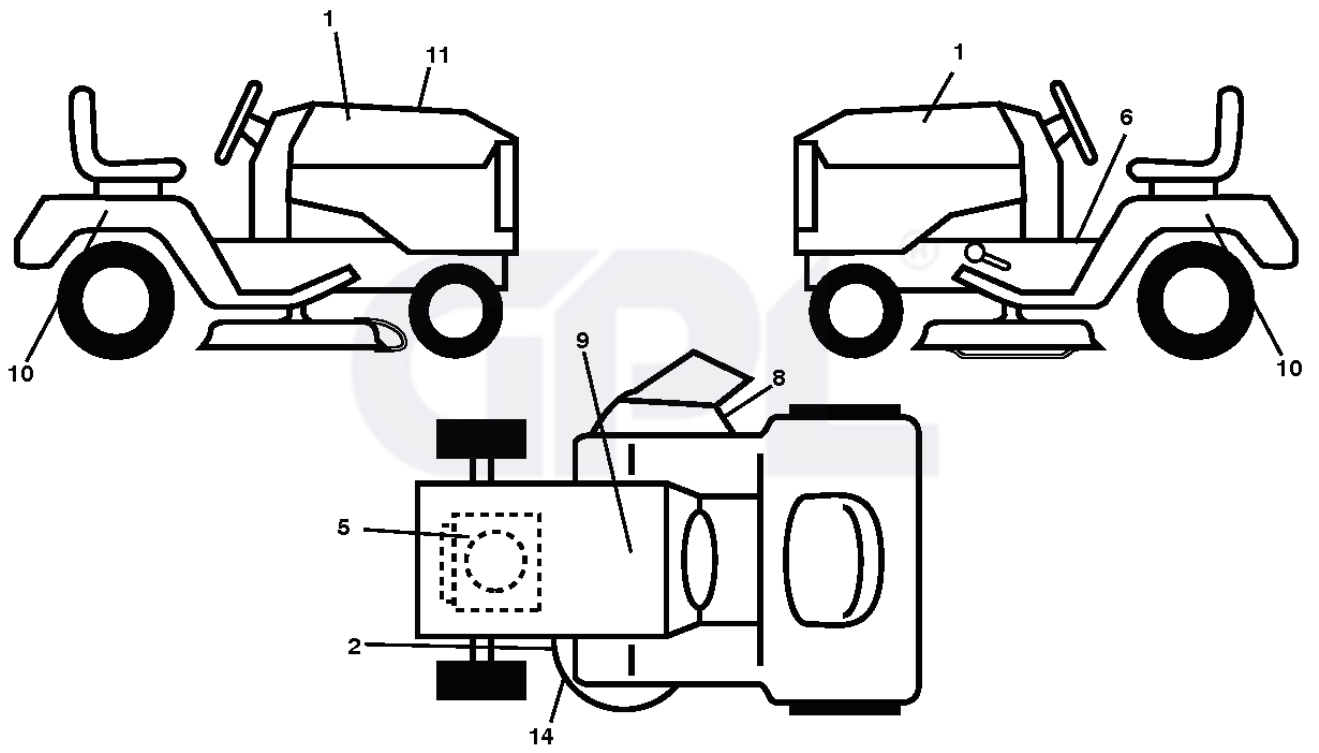

REF.	PART NO.	DESCRIPTION	REMARK	QTY.	KIT
1	581091201	DECAL		1	
2	581724502	DECAL		1	
5	581258701	DECAL		1	
6	581578901	DECAL		1	
8	581579501	DECAL		1	
9	532145005	DECAL		1	
10	583848701	DECAL		1	
11	581593601	DECAL		1	
14	581580002	DECAL		1	
	581724801	DECAL	(NOT SHOWN)	1	
	532409507	PAD	(NOT SHOWN)	1	
	532409505	PAD	(NOT SHOWN)	1	
	PART NO.		REMARK		KIT