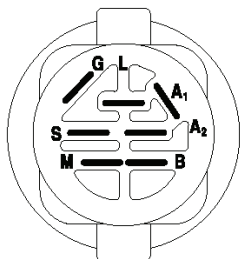

IGNITION SWITCH

POSITION	CIRCUIT	"MAKE"
OFF	M+G+A1	
RUN/OVERRIDE	B+A1	
RUN	B+A1	L+A2
START	B+S+A1	

WIRING INSULATED CLIPS
NOTE: IF WIRING INSULATED
CLIPS WERE REMOVED FOR
SERVICING OF UNIT, THEY
SHOULD BE RE-INSTALLED TO
PROPERLY SECURE YOUR
WIRING.