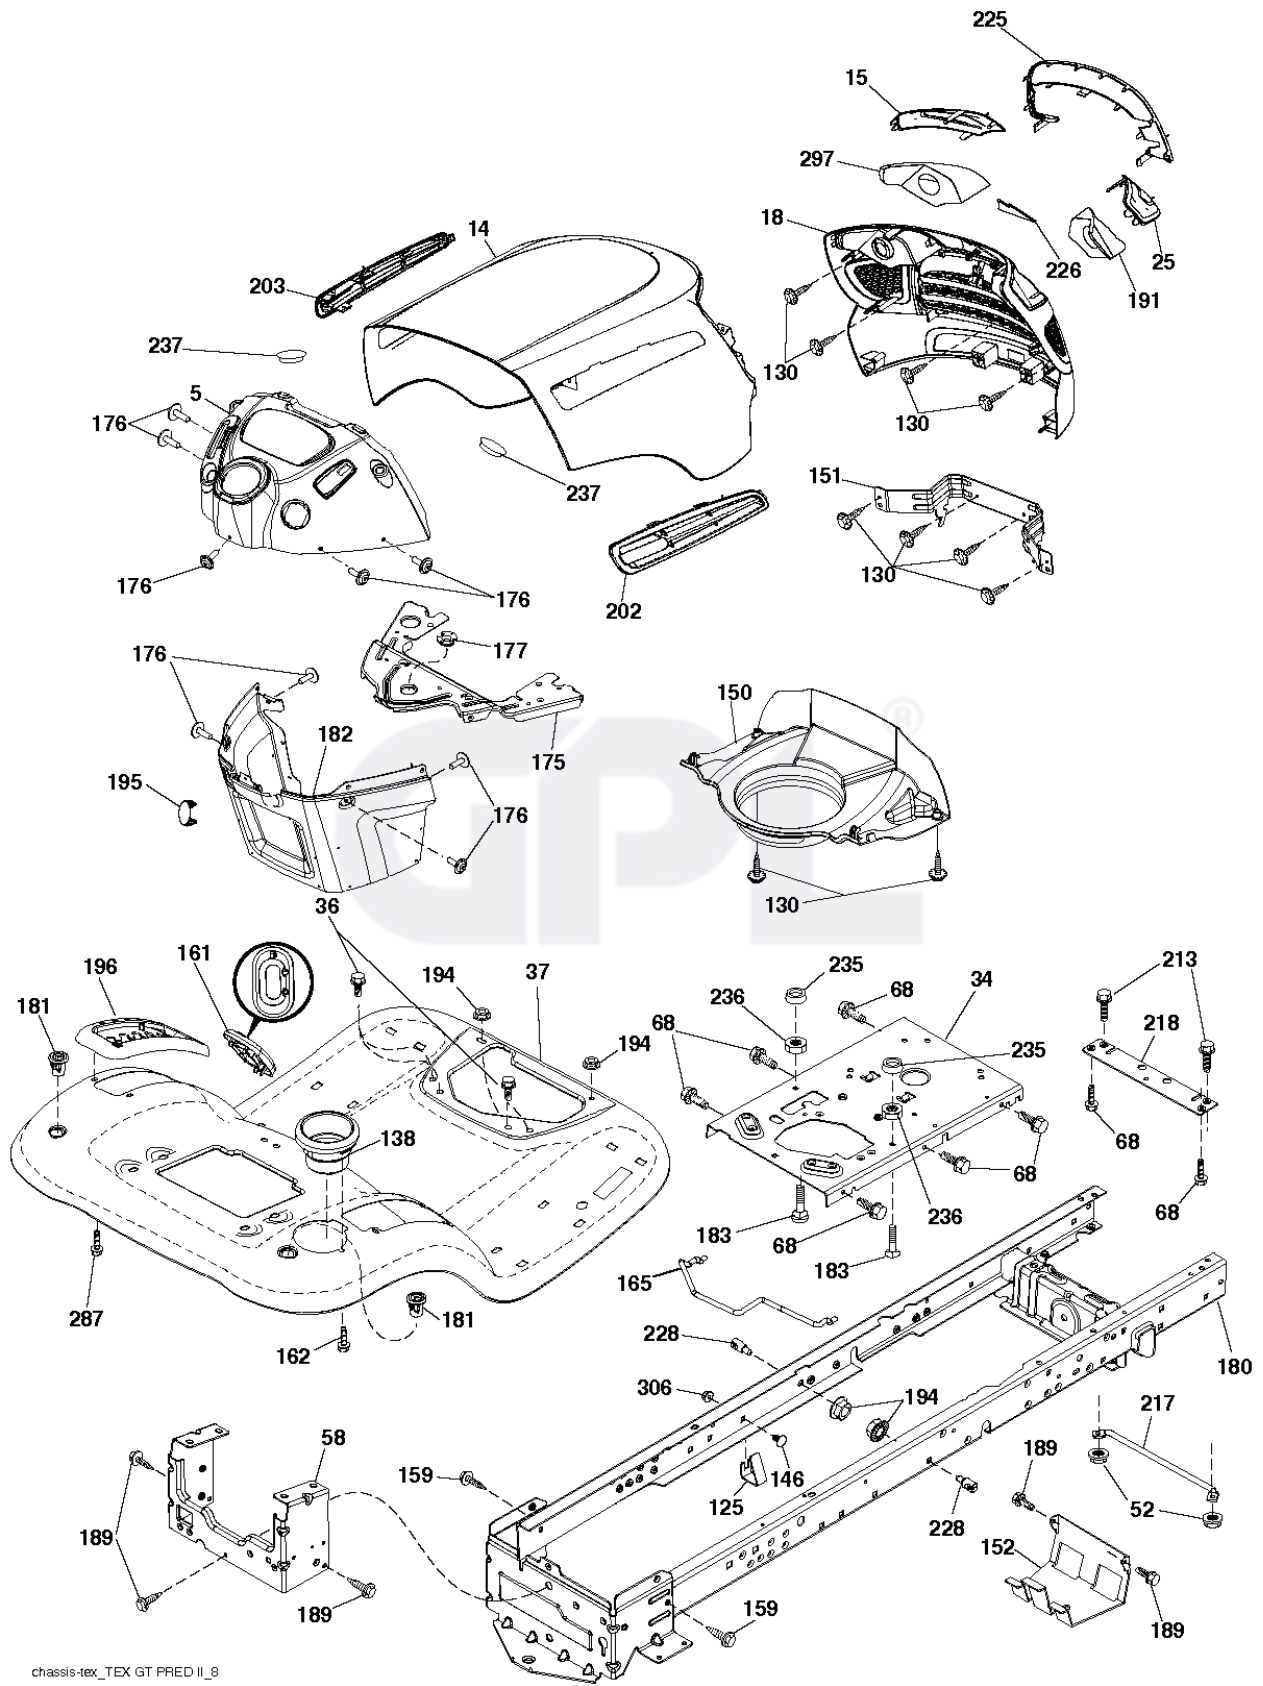

REF.	PART NO.	DESCRIPTION	REMARK	QTY.	KIT
5	532428271	DASH		1	
14	532448042	HOOD		1	
15	581103101	LENS		1	
18	581102901	GRILLE		1	
25	581103001	LENS		1	
34	580910801	CHASSIS		1	
36	817060512	SCREW		1	
37	583939701	FENDER		1	
52	873680500	NUT		1	
58	532412280	PLATE		1	
68	817490508	SCREW		1	
130	532416358	SCREW		1	
138	532409730	CONSOLE		1	
150	584862901	DUCT		1	
151	532445494	BRACKET		1	
152	532199535	SHIELD		1	
159	817000612	SCREW		1	
161	532412072	WINDOW		1	
162	532142432	SCREW		1	
165	532196826	BRACKET		1	
175	532196304	SUPPORT		1	
176	532400776	SCREW		1	
177	532195227	BUSHING		1	
180	532415063	FRAME		1	
181	532404796	BUSHING		1	
182	532406859	DASH		1	
183	874520520	BOLT		1	
189	817000512	SCREW		1	
191	581223501	REFLECTOR		1	
194	873900500	NUT		1	
195	532404137	TROU*RPLPAR 532401556428		1	
196	532414581	CONSOLE		1	
202	581859101	VENT		1	
203	581859201	VENT		1	
213	874760512	BOLT		1	
217	532409167	ROD		1	
218	532196395	PLATE		1	
225	581103201	TRIM		1	
226	578897101	DECAL		1	
228	532195161	STUD		1	
235	532406129	SPACER		1	
236	873930500	NUT		1	
237	532403704	PLUG		1	
287	817600406	SCREW		1	
297	581223601	REFLECTOR		1	
306	873900600	NUT		1	
125	581684801	CLIP		1	
146	581857901	BOLT		1