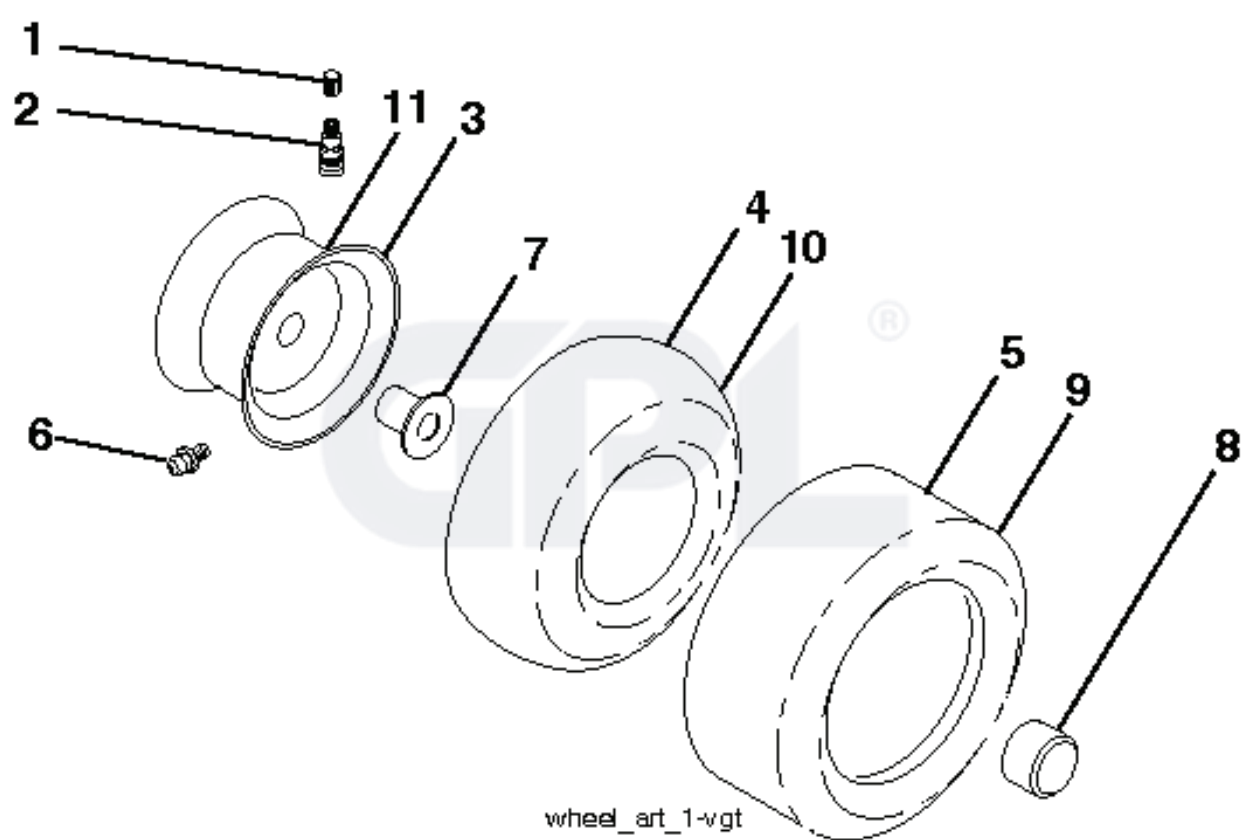

lift-tex_23

REF.	PART NO.	DESCRIPTION	REMARK	QTY.	KIT
2	532422027	SHAFT		1	
3	532195231	LEVER		1	
7	580962301	GRIP		1	
10	532196314	SPRING		1	
87	532194209	SPRING		1	
88	532410710	SPRING		1	
89	819191912	WASHER		1	
90	532194208	PIN		1	
91	532403407	LINK		1	
97	817000612	SCREW		1	
98	532195264	LINK		1	

GPL®

PTO SWITCH
(MATING SIDE)

IGNITION SWITCH

POSITION	CIRCUIT	"MAKE"
OFF	M+G+A1	
RUN/OVERRIDE	B+A1	
RUN	B+A1	L+A2
START	B+S+A1	

CHASSIS HARNESS
CONNECTOR
(MATING SIDE)

DASH HARNESS
CONNECTOR

WIRING INSULATED CLIPS
NOTE: IF WIRING INSULATED
CLIPS WERE REMOVED FOR
SERVICING OF UNIT, THEY
SHOULD BE RE-INSTALLED TO
PROPERLY SECURE YOUR
WIRING.

NON-REMOVABLE
CONNECTIONS

REMOVABLE
CONNECTIONS

REF.	PART NO.	DESCRIPTION	REMARK	QTY.	KIT
1	532059192	CAP VALVE		1	
2	532065139	NIPPLE		1	
3	532436575	TIRE	FRONT	1	
4	532059904	HOSE	(Service Item Only)	1	
5	532106222	TIRE	FRONT	1	
6	532124957	FITTING	(Front Wheel Only)	1	
7	532124959	BEARING	(Front Wheel Only)	1	
8	532175039	HUB CAP		1	
9	532138468	TIRE	Rear 20" x 8.0"-8"	1	
10	532124926	HOSE	(Service Item Only)	1	
11	532106108	RIM SPROCKET	REAR	1	
	532144334	SEALING FOAM		1	