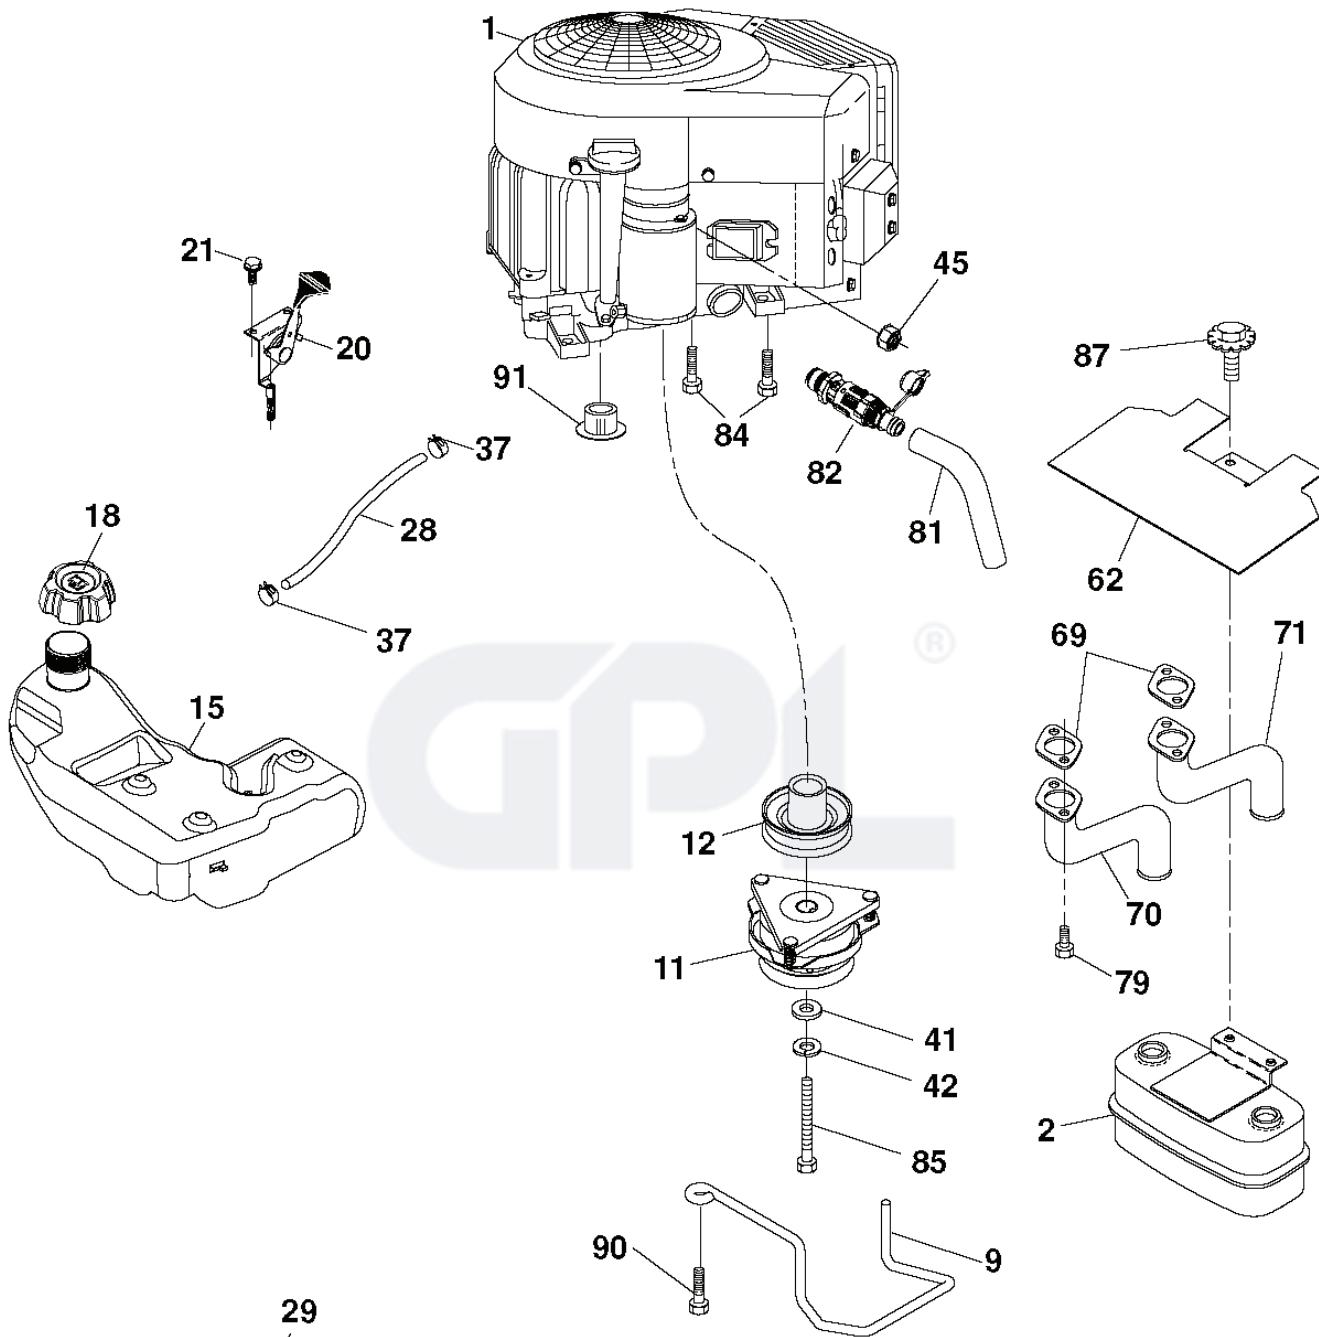

T11S

With 12V Outlet Option

103

59

With Service Minder Option

46

REF.	PART NO.	DESCRIPTION	REMARK	QTY.	KIT
1	532163465	BATTERY		1	
2	874760412	BOLT		1	
8	532186491	BOX		1	
16	532183759	HARNESS		1	
21	532400252	HARNESS		1	
22	532004152	BULB		1	
24	532400253	CABLE		1	
25	585555501	CABLE		1	
26	532175158	FUSE		1	
27	873510400	NUT		1	
28	532145491	CABLE		1	
29	532401545	SWITCH		1	
30	532193350	IGNITION MODULE		1	
33	532411933	KEY		1	
34	532110712	SWITCH		1	
40	532401104	CABLE ASSY		1	
41	817720408	SCREW		1	
42	532131563	COVER		1	
43	532192507	SOLENOID		1	
46	532401763	DISPLAY		1	
50	532174651	SWITCH		1	
55	817060512	SCREW		1	
71	532194276	CABLE ASSY		1	
79	532175242	HOLDER		1	
90	532435395	TERMINAL COVER		1	
91	532190270	STRAP BATTERY MOUNT FRO		1	
99	817670412	SCREW		1	
100	819091416	WASHER		1	
102	581023401	HARNESS		1	
105	532407568	SWITCH		1	