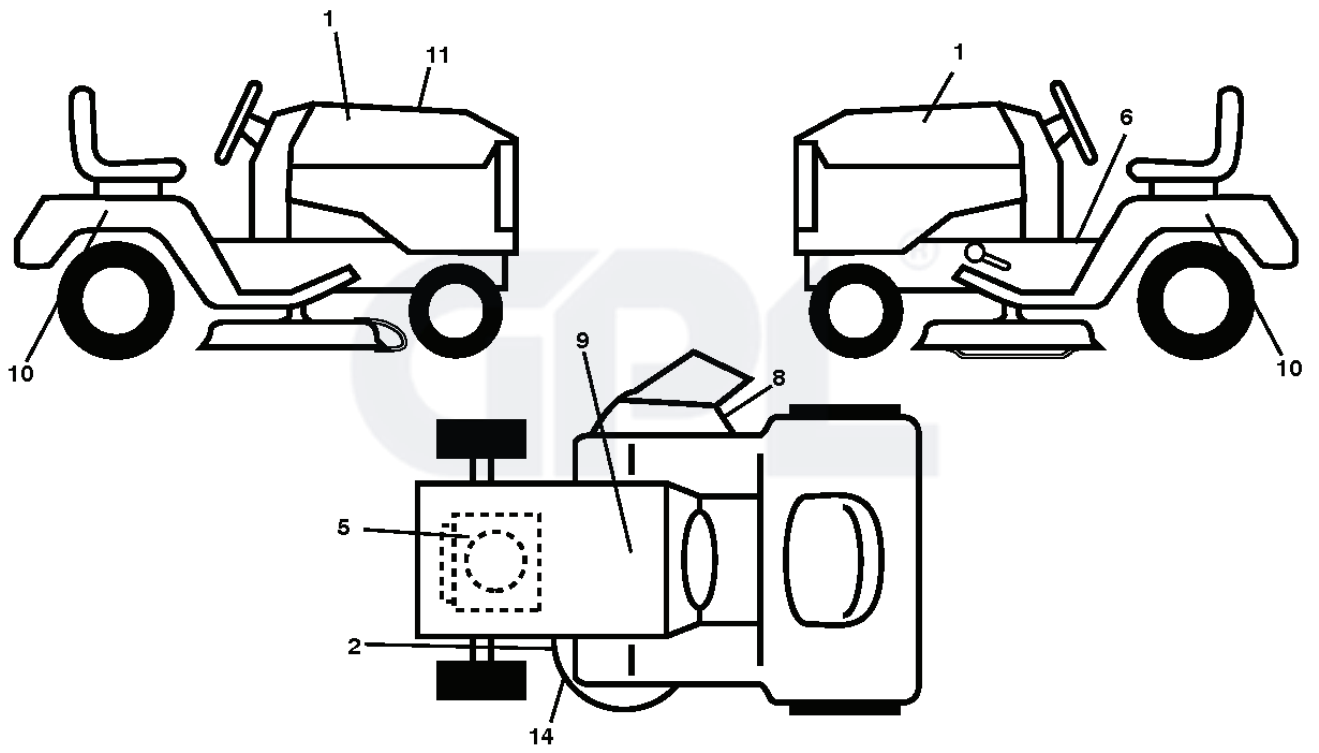

REF.	PART NO.	DESCRIPTION	REMARK	QTY.	KIT
1	581091201	DECAL		1	
2	581724502	DECAL		1	
5	581258701	DECAL		1	
6	581578901	DECAL		1	
8	581579501	DECAL		1	
9	532145005	DECAL		1	
10	583848701	DECAL		1	
11	581593601	DECAL		1	
14	581580002	DECAL		1	
	532166960	DECAL	(NOT SHOWN)	1	
	532409507	PAD	(NOT SHOWN)	1	
	532409505	PAD	(NOT SHOWN)	1