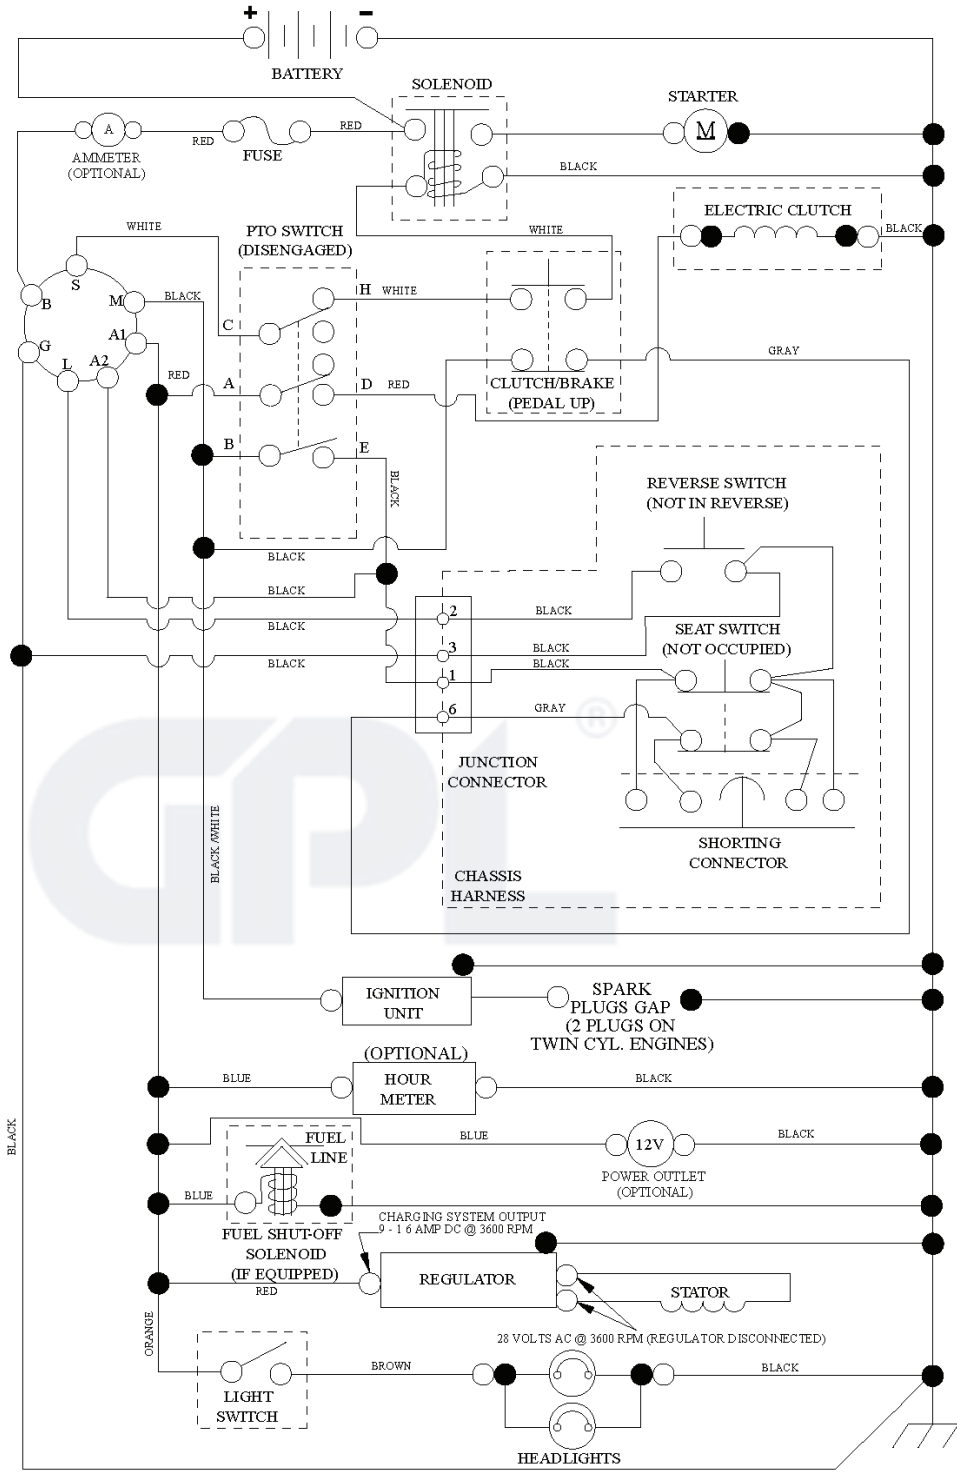

POSITION	CIRCUIT	"MAKE"
OFF	M+G+A1	
RUN/OVERRIDE	B+A1	
RUN	B+A1	L+A2
START	B+S+A1	

WIRING INSULATED CLIPS
NOTE: IF WIRING INSULATED
CLIPS WERE REMOVED FOR
SERVICING OF UNIT, THEY
SHOULD BE RE-INSTALLED TO
PROPERLY SECURE YOUR
WIRING.