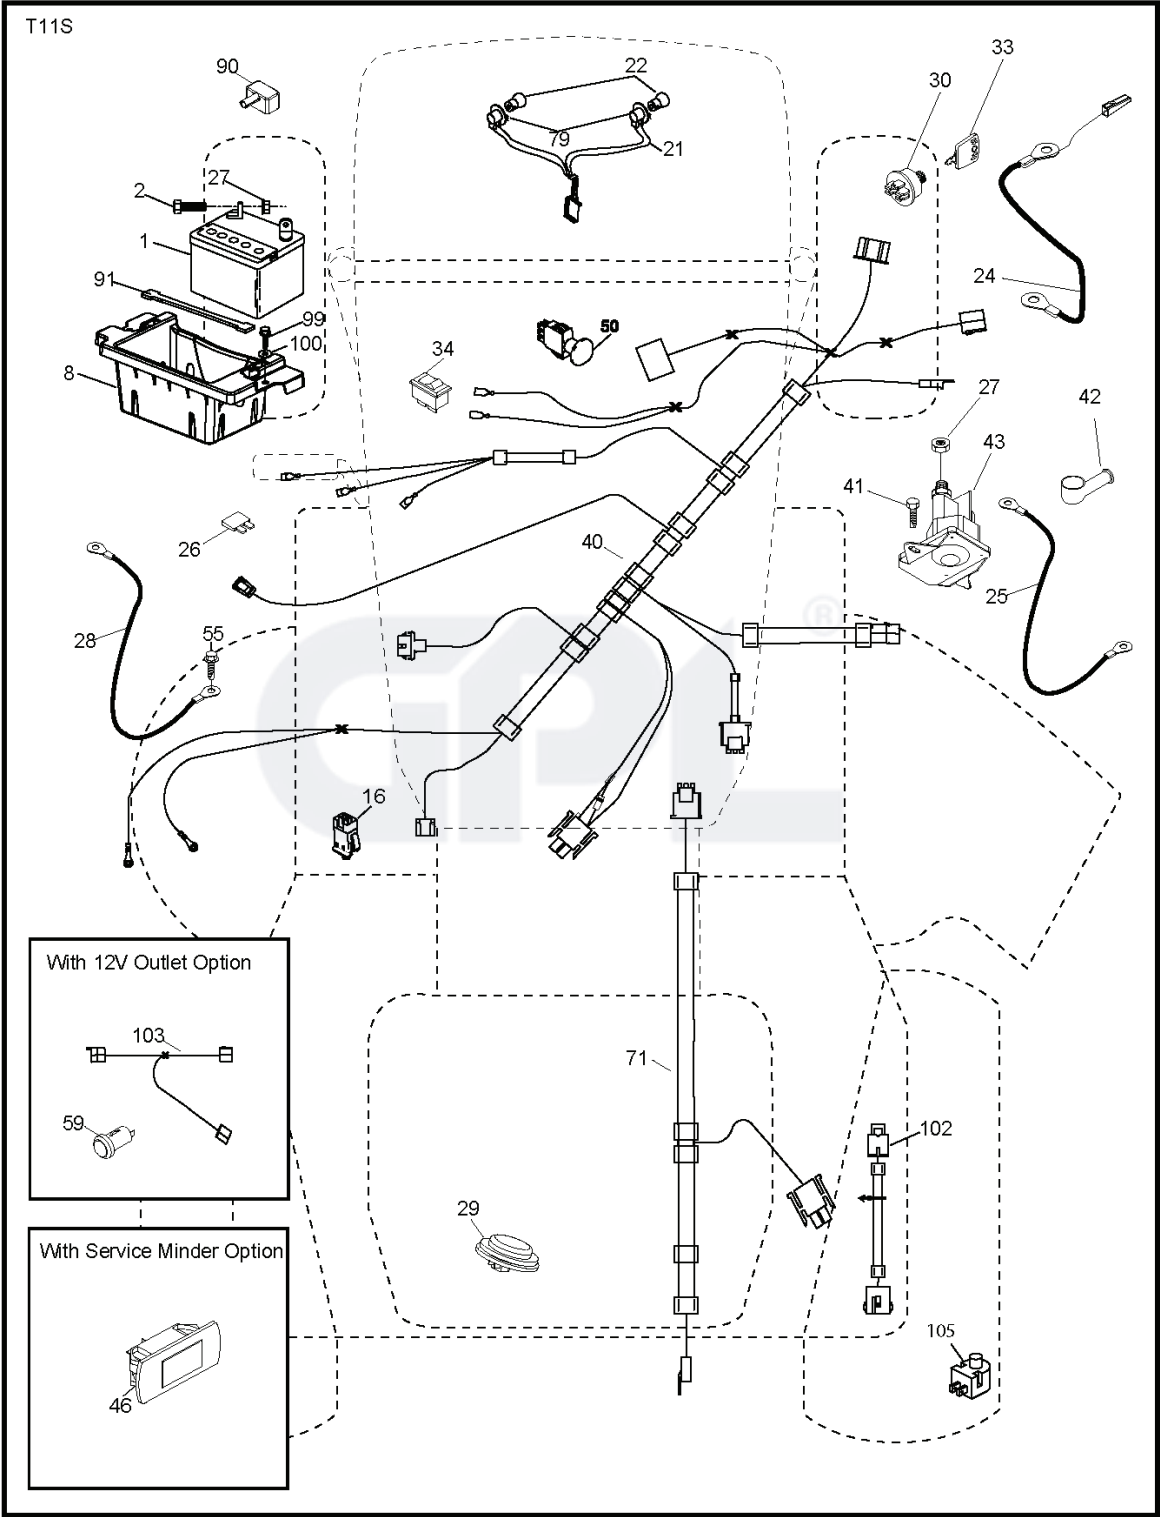

T11S

With 12V Outlet Option

103

59

With Service Minder Option

46

REF.	PART NO.	DESCRIPTION	REMARK	QTY.	KIT
1	532163465	BATTERY		1	
2	874760412	BOLT		1	
8	532186491	BOX		1	
16	532183759	HARNESS		1	
21	532400252	HARNESS		1	
22	532004152	BULB		1	
24	532400253	CABLE		1	
25	585555501	CABLE		1	
26	532175158	FUSE		1	
27	873510400	NUT		1	
28	532145491	CABLE		1	
29	532401545	SWITCH		1	
30	532193350	IGNITION MODULE		1	
33	532411933	KEY		1	
34	532110712	SWITCH		1	
40	532401104	CABLE ASSY		1	
41	817720408	SCREW		1	
42	532131563	COVER		1	
43	532192507	SOLENOID		1	
46	532401763	DISPLAY		1	
50	532174651	SWITCH		1	
55	817060512	SCREW		1	
71	532194276	CABLE ASSY		1	
79	532175242	HOLDER		1	
90	532435395	TERMINAL COVER		1	
91	532190270	STRAP BATTERY MOUNT FRO		1	
99	817670412	SCREW		1	
100	819091416	WASHER		1	
102	581023401	HARNESS		1	
105	532407568	SWITCH		1