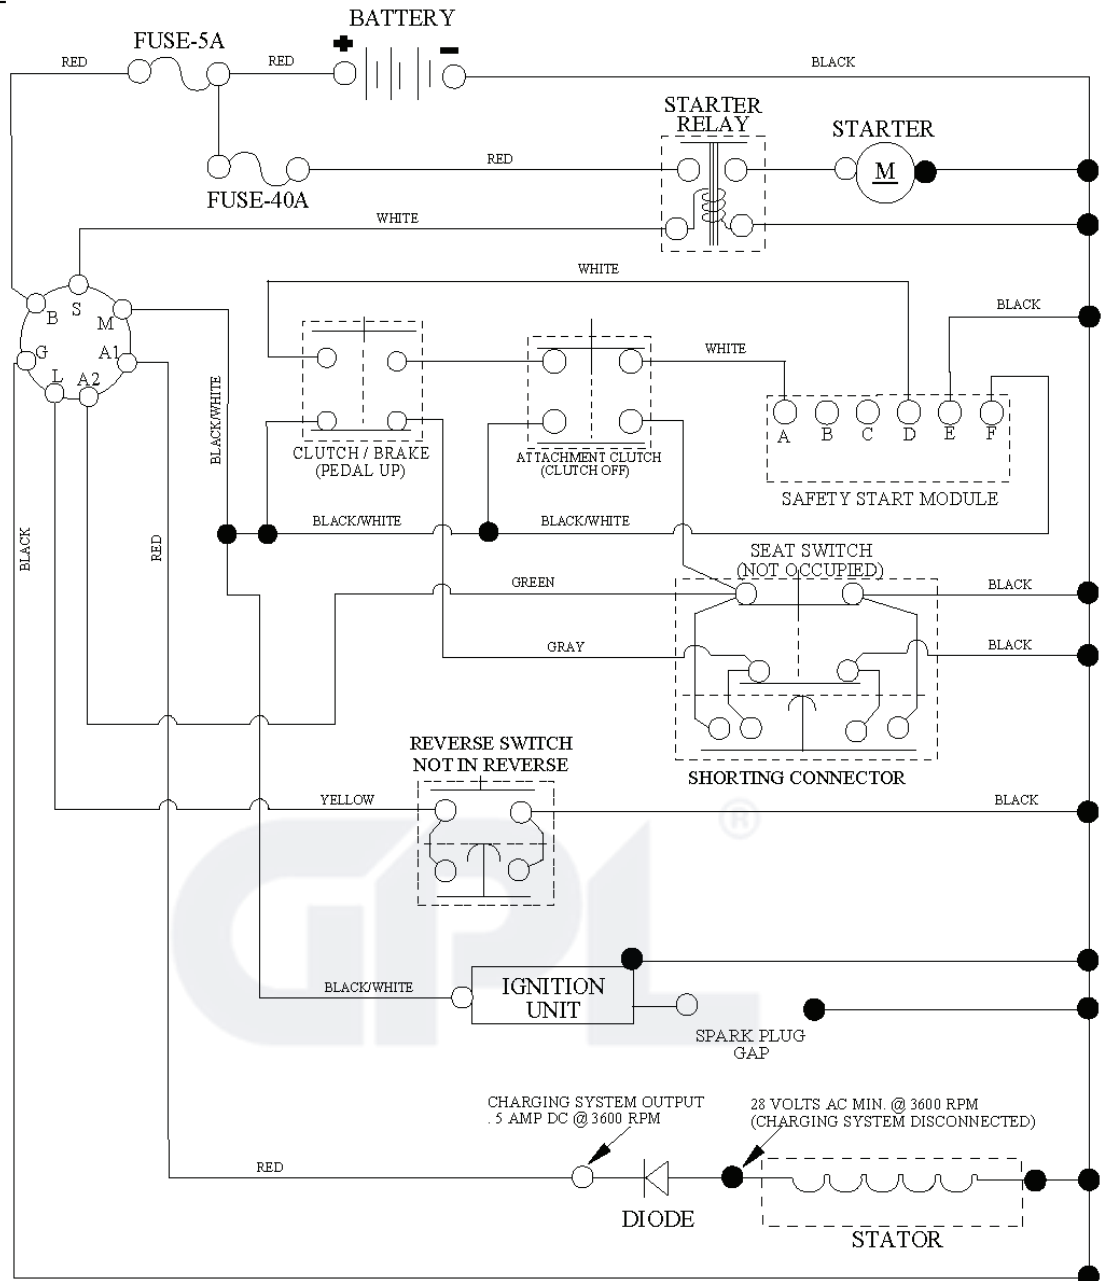

LRV1

REF.	PART NO.	DESCRIPTION	REMARK	QTY.	KIT
1	532437070	BATTERY		1	
2	532425416	FOAM PLASTIC		1	
3	532193350	IGNITION MODULE		1	
4	532411935	KEY		1	
5	532433330	FUSE		1	
6	532425937	FUSE		1	
7	532160784	SWITCH		1	
8	532431542	RELAY		1	
9	532109553	SWITCH		1	
10	532176138	MICRO SWITCH		1	
11	532431846	MODULE		1	
12	532192749	SWITCH,SEAT.DP W/RAMPS		1	
13	532442241	HARNESS		1	
14	532109748	RELAY		1	

LRV-A_Deck_3_r2

REF.	PART NO.	DESCRIPTION	REMARK	QTY.	KIT
1	532428193	DECK		1	
2	532192870	SPINDLE		1	
3	532432520	KEEPER		1	
4	532432594	PULLEY		1	
5	532428578	BELT		1	
6	532439376	CABLE GUARD		1	
7	532438691	LIFTING LEVER ASSY		1	
8	532429195	LINK		1	
9	532429397	LINK		1	
10	532438923	DEFLECTOR		1	
11	532428968	SUPPORT		1	
12	532131491	SHAFT		1	
13	532197026	TORSION SPRING		1	
14	532418863	ARM		1	
15	873900500	NUT		1	
16	532195161	STUD		1	
17	819191912	WASHER		1	
18	532194209	SPRING		1	
19	532196539	BOLT		1	
20	532194208	PIN		1	
21	819171912	WASHER		1	
22	532429350	LINK		1	
24	532429531	SPRING		1	
25	532124788	RETAINER RING		1	
26	532187690	WASHER		1	
27	532173984	SCREW		1	
28	532400234	NUT		1	
29	532439052	BLADE		1	
30	532193003	SCREW		1	
31	532193197	PULLEY		1	
32	532141043	GUARD		1	
33	532193414	BELT GUIDE		1	
34	872110612	BOLT		1	
35	532199470	ARM		1	
36	532137729	SCREW		1	
37	873900600	NUT		1	
38	532428435	IDLER		1	
39	817490508	SCREW		1	
40	819171616	WASHER		1	
41	532105304	HUB CAP		1	
42	532110452	NUT		1	
46	532438610	KEEPER		1	
49	532199092	SPACER		1	
50	817000616	SCREW		1	
51	532404742	DAMPING PIECE		1	
53	532152927	SCREW		1	
54	532415598	HOSE COUPLING		1	
58	532429758	COVER		1	

IGNITION SWITCH

POSITION	CIRCUIT "MAKE"
OFF	M+G+A1
RUN/OVERRIDE	B+A1
RUN	B+A1 L+A2
START	B + S + A1

SAFETY START MODULE
VIEWED FROM MATING SIDE

WIRING INSULATED CLIPS

NOTE: IF WIRING INSULATED CLIPS WERE REMOVED FOR SERVICING OF UNIT, THEY SHOULD BE RE-INSTALLED TO PROPERLY SECURE YOUR WIRING.