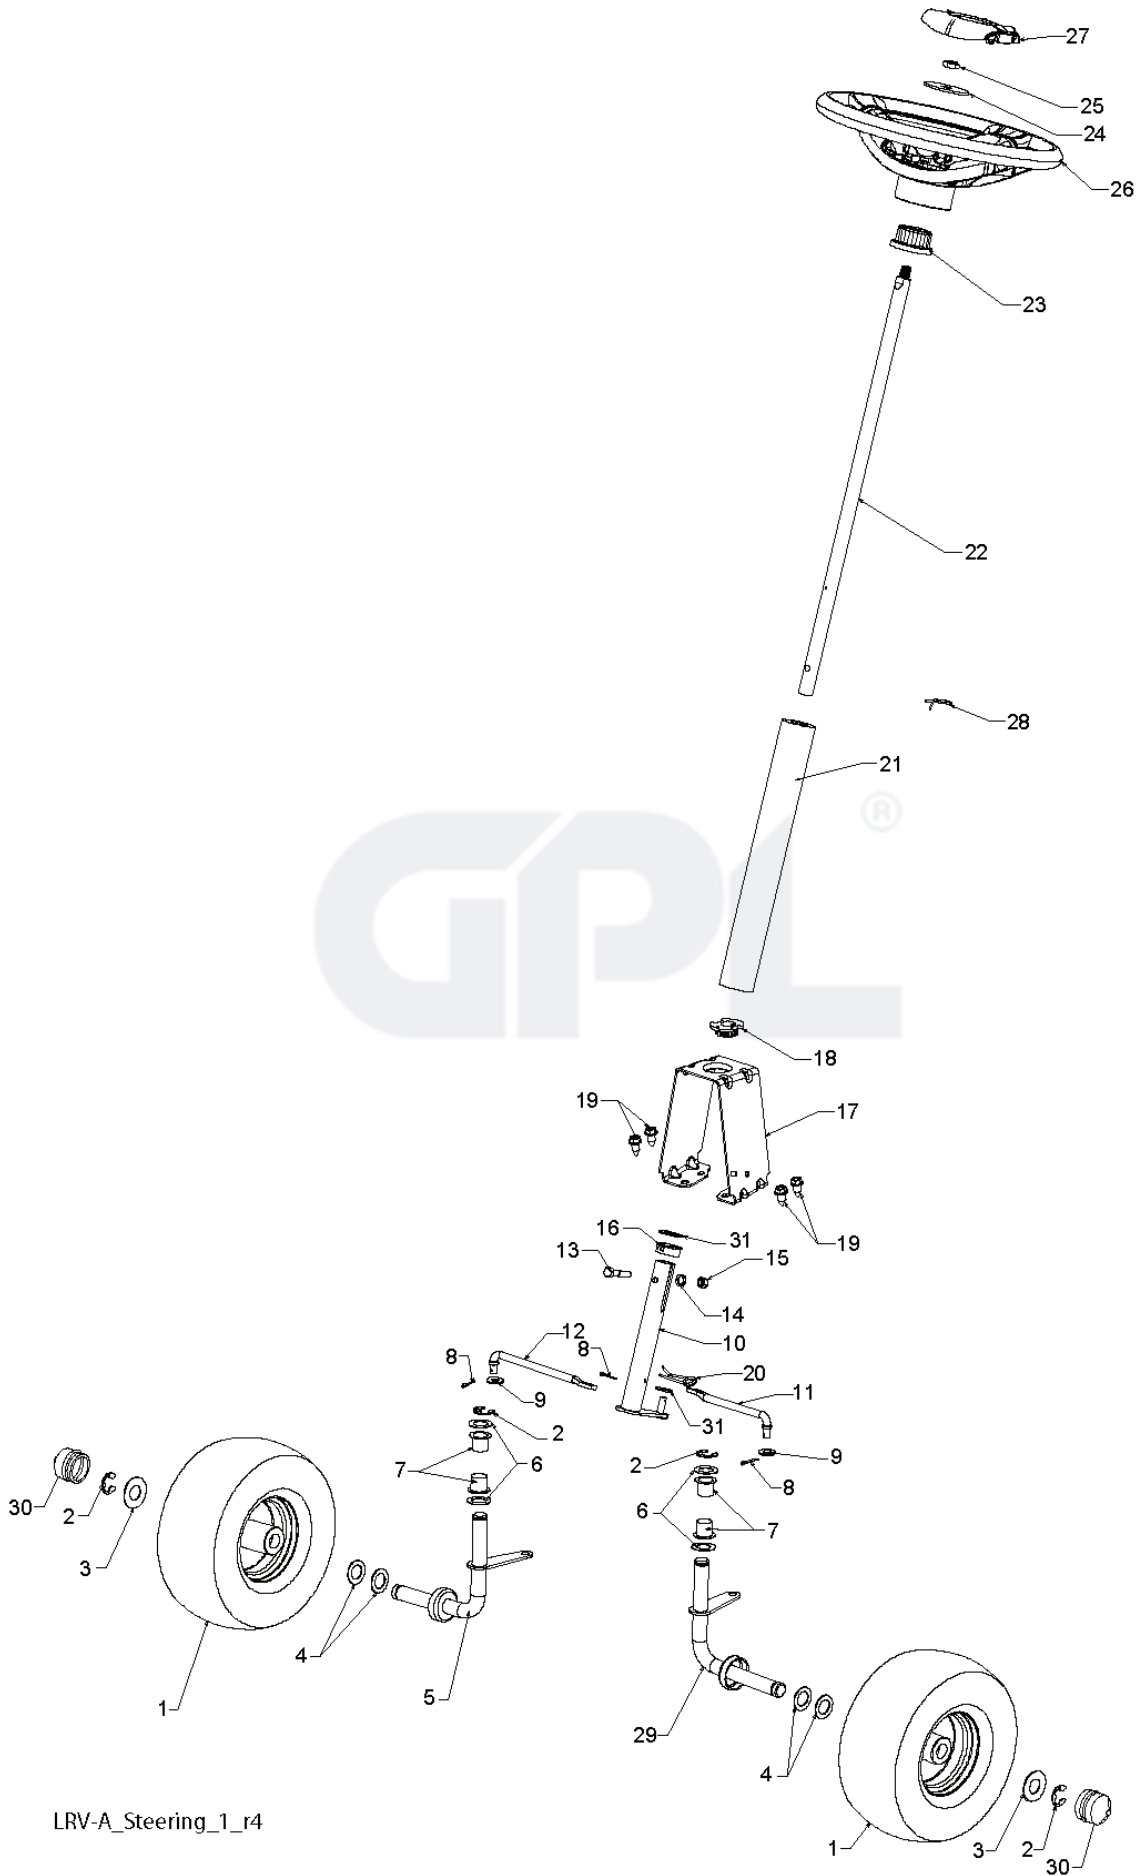

M9566X, 96021002200, 2011-10

SPARE PARTS LIST

LRV-A_Chassis_1_r5

REF.	PART NO.	DESCRIPTION	REMARK	QTY.	KIT
1	532428048	CHASSIS		1	
2	532428247	AXLE		1	
3	532428244	AXLE		1	
4	532428346	SHIELD		1	
5	532428110	BRACES		1	
6	532428109	COVER		1	
7	532428040	PLATE		1	
8	532428576	BRACKET		1	
9	532428856	BRACKET		1	
10	532195530	BERCEAU DE SIEGE CONDUCTEUR		1	
11	532174648	BRACKET		1	
12	532436753	BOOT		1	
13	532436913	COVER		1	
14	532428250	FOOT PLATE		1	
15	532428249	SUPPORT		1	
16	532436911	CONTROL		1	
17	532428348	GUARD		1	
18	000000000	W/O DESCRIPTION	ENGINE B&S MODEL NO. 14B907-1552-B1 (440972)	1	
19	532428986	KEEPER		1	
20	532428046	BRACKET		1	
21	532429815	LEVER SWITCH REAR		1	
22	532428826	CLUTCH		1	
23	532149846	BOULE DE LEVIER 149846		1	
24	532416358	SCREW		1	
25	872140424	BOLT		1	
26	873510400	NUT		1	
27	532430087	SPACER		1	
28	532428301	DISC		1	
29	532430817	BOLT		1	
30	532430470	BEARING		1	
31	532437322	SPACER		1	
32	532150406	BOLT		1	
33	532124181	SPRING		1	
34	532121250	SPRING		1	
35	872050412	BOLT		1	
36	532127018	BOLT		1	
37	819171912	WASHER		1	
38	532166369	WING NUT		1	
39	532134300	SPACER		1	
40	532121248	BUSHING		1	
41	532123976	LOCKNUT		1	
42	532171852	BOLT		1	
43	873800500	LOCK NUT		1	
44	532440692	SEAT		1	
45	817000512	SCREW		1	
46	817490508	SCREW		1	
47	532086777	SCREW		1	
48	532408981	BEARING		1	
49	817060516	SCREW		1	
50	532165492	BOLT		1	
52	532145006	CLIP		1	

IGNITION SWITCH

POSITION	CIRCUIT "MAKE"
OFF	M+G+A1
RUN/OVERRIDE	B+A1
RUN	B+A1 L+A2
START	B + S + A1

SAFETY START MODULE
VIEWED FROM MATING SIDE

WIRING INSULATED CLIPS

NOTE: IF WIRING INSULATED CLIPS WERE REMOVED FOR SERVICING OF UNIT, THEY SHOULD BE RE-INSTALLED TO PROPERLY SECURE YOUR WIRING.