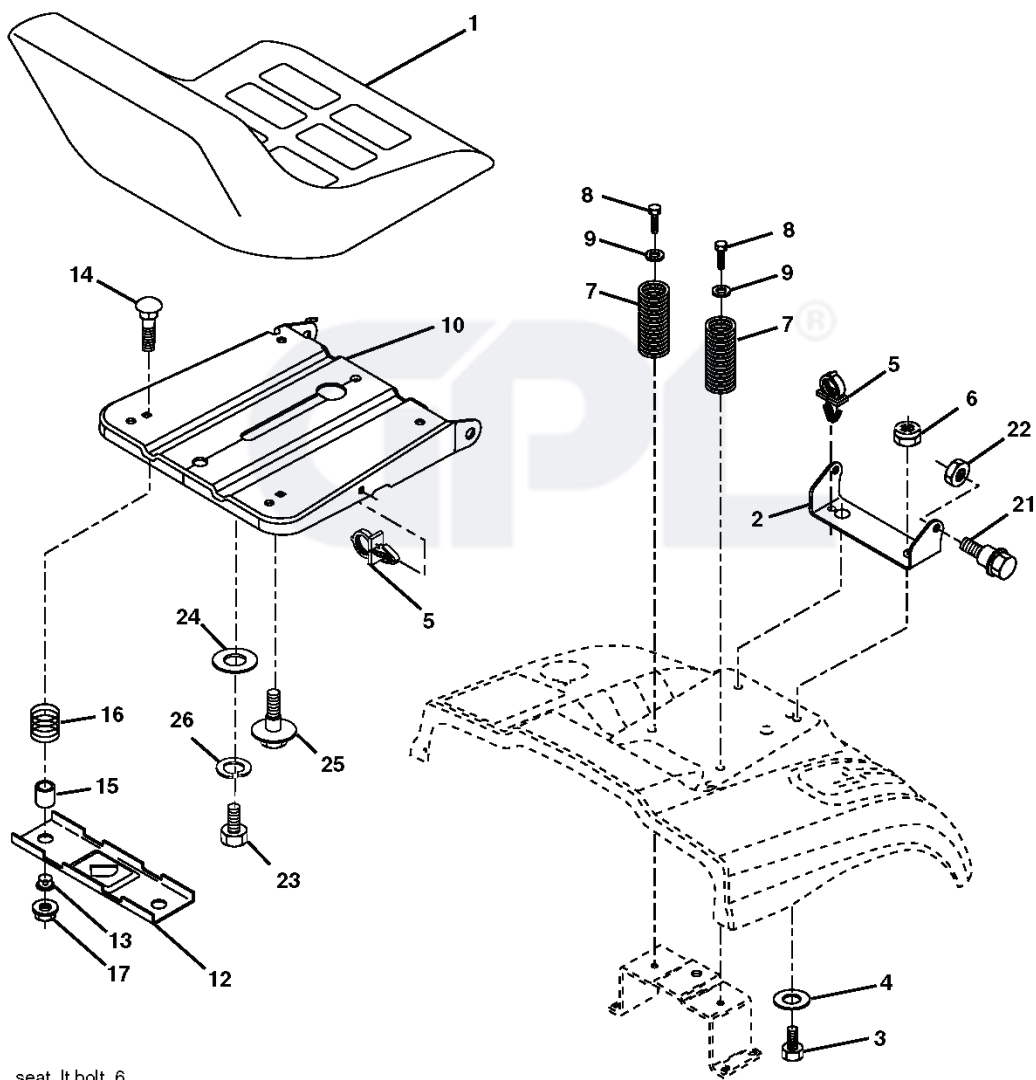

REPAIR PARTS

TRACTOR- -MODEL NO. MC1292RB (96061001800), PRODUCT NO. 960 61 00-18
SEAT ASSEMBLY

seat_lt.bolt_6

REF.	PART NO.	DESCRIPTION	REMARK	QTY.	KIT
1	532175389	SEAT		1	
2	532140551	BRACKET		1	
3	871110616	SCREW		1	
4	819131610	WASHER		1	
5	532145006	CLIP		1	
6	873800600	NUT		1	
7	532124181	SPRING		1	
8	817000616	SCREW		1	
9	819131614	WASHER		1	
10	532182493	BRACKET		1	
12	532121246	BRACKET		1	
13	532121248	BUSHING		1	
14	872050412	BOLT		1	
15	532134300	SPACER		1	
16	532121250	SPRING		1	
17	532123976	LOCKNUT		1	
21	532171852	BOLT		1	
22	873800500	LOCK NUT		1	
23	871110814	BOLT		1	
24	819171912	WASHER		1	
25	532127018	BOLT		1	
26	810040800	WASHER		1