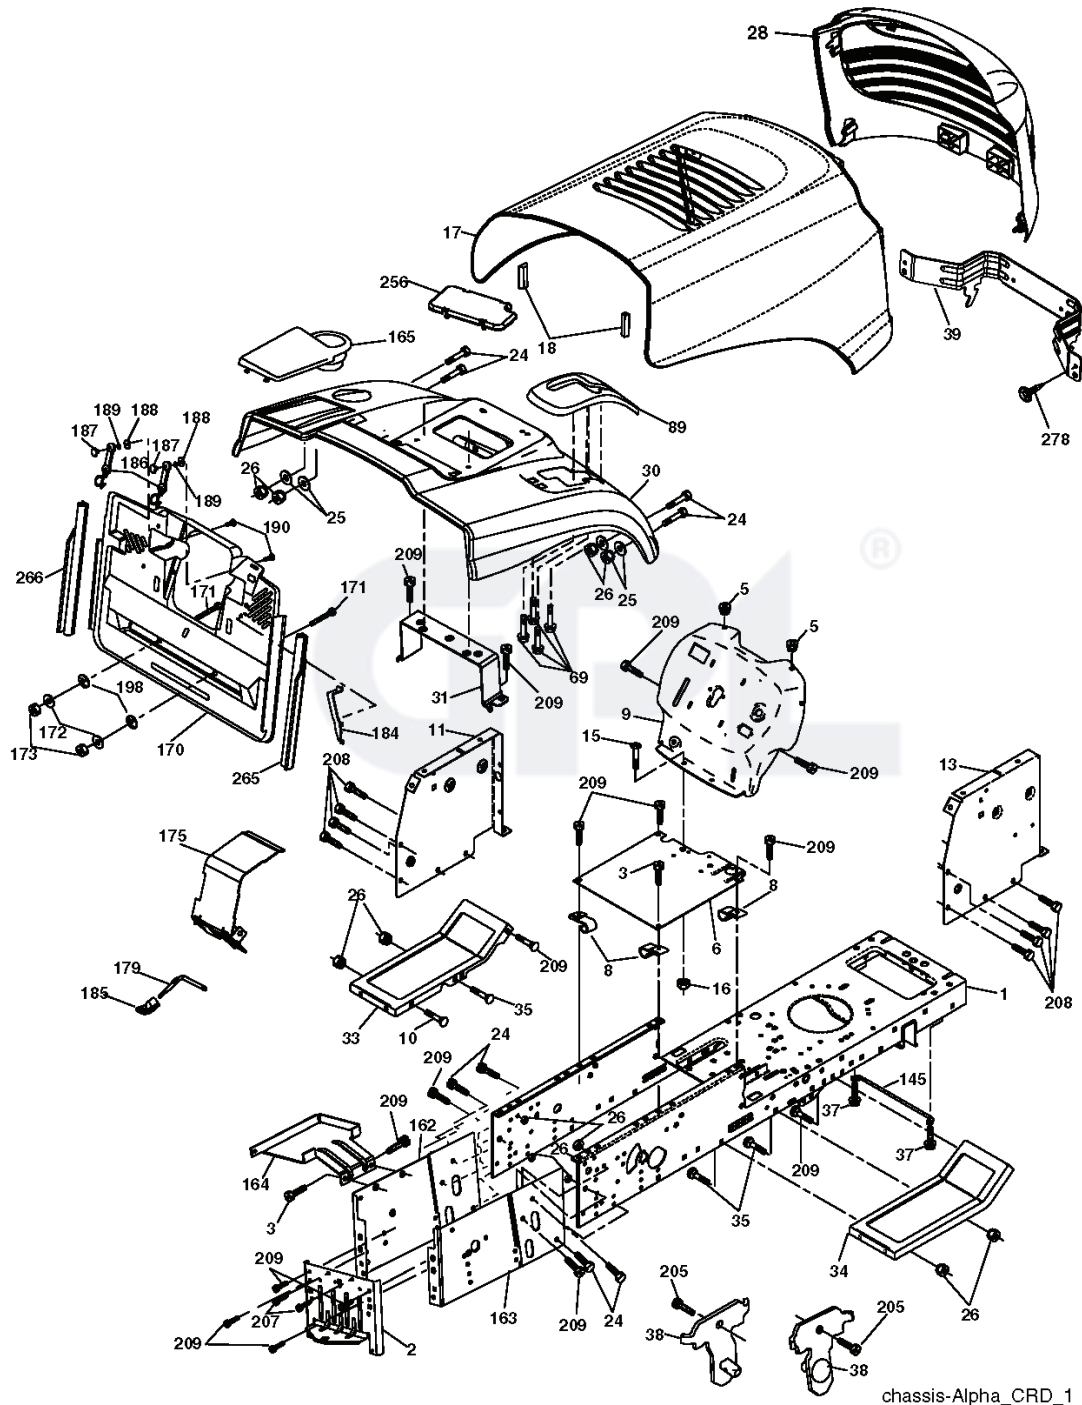

REPAIR PARTS

TRACTOR- -MODEL NO. MC1292RB (96061001800), PRODUCT NO. 960 61 00-18
CHASSIS AND ENCLOSURES

chassis-Alpha_CRD_1

REF.	PART NO.	DESCRIPTION	REMARK	QTY.	KIT
1	532174620	CHASSIS		1	
2	532180384	DRAWBAR		1	
3	817060612	SCREW		1	
5	532155272	DAMPER		1	
6	532184419	PLATE		1	
8	532126471	CLIP		1	
9	532194688	DASH		1	
10	872140608	BOLT		1	
11	532174996	DASHBOARD		1	
13	532181719	DASHBOARD		1	
15	874180512	SCREW		1	
16	873510500	NUT		1	
17	532185847	HOOD		1	
18	532184921	BUMPER		1	
24	874780616	BOLT		1	
25	819131312	WASHER		1	
26	873800600	NUT		1	
28	532186718	GRILLE		1	
30	532181386	FENDER		1	
31	532165156	BRACKET		1	
33	532183081	REPOSE*RPL.PAR 532179716421		1	
34	532183080	REPOSE*RPL.PAR 532179717421		1	
35	872110606	BOLT		1	
37	817490508	SCREW		1	
38	532181748	BRACKET		1	
39	532187568	BRACKET		1	
69	532142432	SCREW		1	
89	532181388	CONSOLE		1	
145	532156524	SHAFT		1	
162	532180382	BRACKET		1	
163	532180383	BRACKET		1	
164	532165605	SUPPORT		1	
165	532181356	COVER		1	
170	532178862	PLATE		1	
171	872140620	BOLT		1	
172	819132016	WASHER		1	
173	873510600	NUT		1	
175	532188203	DOOR TRAP		1	
179	532188202	ROD PIVOT FBI		1	
184	532174662	BRACKET		1	
185	532181101	KNOB		1	
186	532160793	LATCH		1	
187	532125004	NUT		1	
188	819061216	WASHER		1	
189	810071000	WASHER		1	
190	871081010	SCREW		1	
198	532168937	WASHER		1	
205	817490608	SCREW		1	
207	817670508	SCREW		1	
208	817670608	SCREW		1	
209	817000612	SCREW		1	
256	532181361	COVER		1	
265	532185704	SEALING		1	
266	532185703	SEALING		1	
278	532191611	SCREW		1	
--	532005479	PLUG		1	
--	532193935	PLUG		1