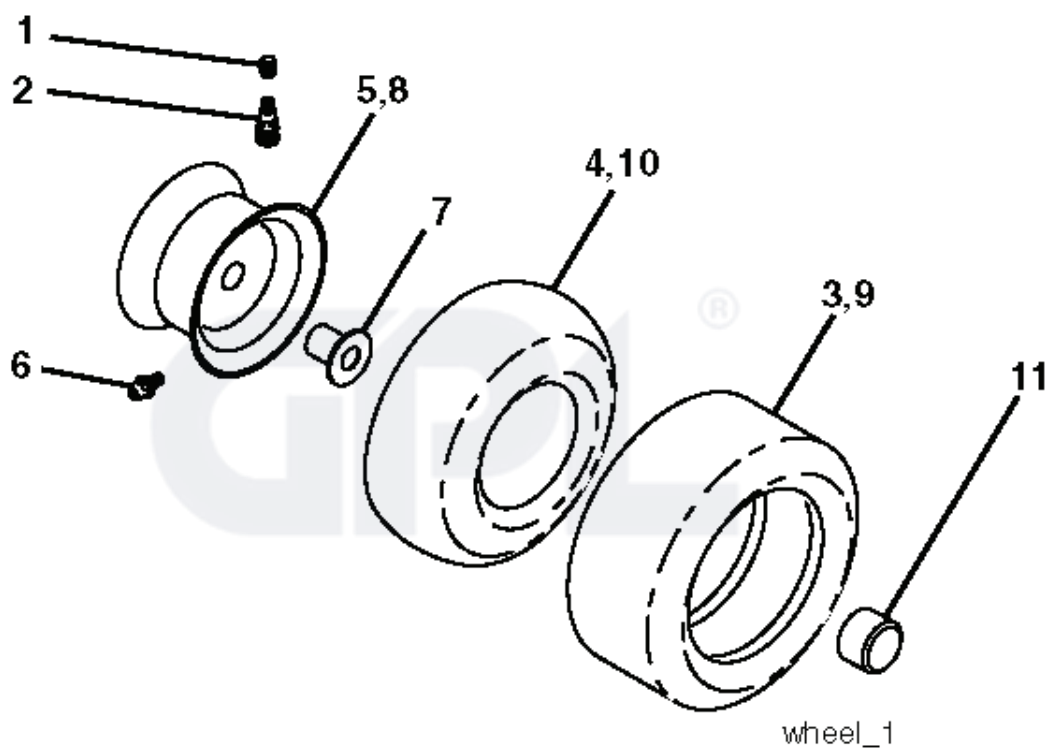

REPAIR PARTS

TRACTOR- -MODEL NO. MC1292RB (96061001800), PRODUCT NO. 960 61 00-18
SEAT ASSEMBLY

seat_lt.bolt_6

REF.	PART NO.	DESCRIPTION	REMARK	QTY.	KIT
1	532175389	SEAT		1	
2	532140551	BRACKET		1	
3	871110616	SCREW		1	
4	819131610	WASHER		1	
5	532145006	CLIP		1	
6	873800600	NUT		1	
7	532124181	SPRING		1	
8	817000616	SCREW		1	
9	819131614	WASHER		1	
10	532182493	BRACKET		1	
12	532121246	BRACKET		1	
13	532121248	BUSHING		1	
14	872050412	BOLT		1	
15	532134300	SPACER		1	
16	532121250	SPRING		1	
17	532123976	LOCKNUT		1	
21	532171852	BOLT		1	
22	873800500	LOCK NUT		1	
23	871110814	BOLT		1	
24	819171912	WASHER		1	
25	532127018	BOLT		1	
26	810040800	WASHER		1	

WHEELS & TIRES

REF.	PART NO.	DESCRIPTION	REMARK	QTY.	KIT
1	532059192	CAP VALVE		1	
2	532065139	NIPPLE		1	
3	532124157	TIRE		1	
4	532059904	HOSE		1	
5	532125121	RIM		1	
6	532124957	FITTING		1	
7	532124959	BEARING		1	
8	532125122	RIM		1	
9	532123969	TIRE		1	
10	532124926	HOSE		1	
11	532175039	HUB CAP		1	
--	532144334	SEALING FOAM		1	