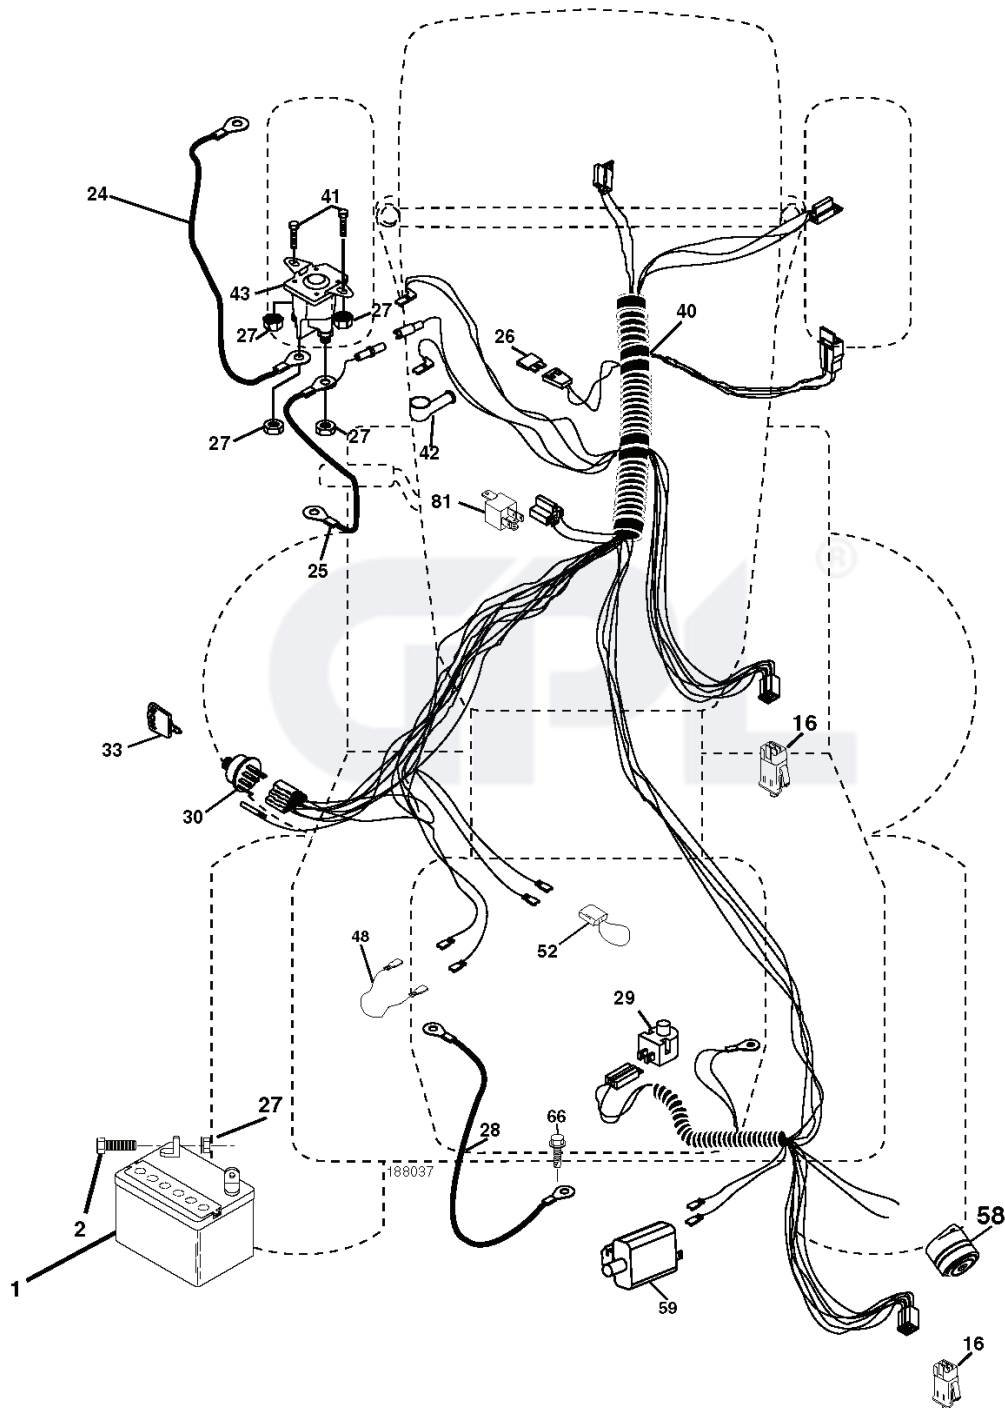

REPAIR PARTS

TRACTOR--MODEL NO. MC1292RB (96061001800), PRODUCT NO. 960 61 00-18
ELECTRICAL

REF.	PART NO.	DESCRIPTION	REMARK	QTY.	KIT
1	532163465	BATTERY		1	
2	874760412	BOLT		1	
16	532176138	MICRO SWITCH		1	
24	532124780	CABLE		1	
25	532165987	CABLE		1	
26	532175158	FUSE		1	
27	873510400	NUT		1	
28	532127725	CABLE		1	
29	532121305	SWITCH		1	
30	532175567	SWITCH IGN		1	
33	532140401	KEY		1	
40	532188037	FAISCEAU ELECTRIQUE GENERAL		1	
41	871110408	BOLT		1	
42	532131563	COVER		1	
43	532178861	SOLENOID		1	
48	532140844	ADAPTER		1	
58	532169419	BUZZER		1	
59	532180379	SWITCH FBI		1	
66	817490608	SCREW		1	
81	532109748	RELAY		1	

GPL®