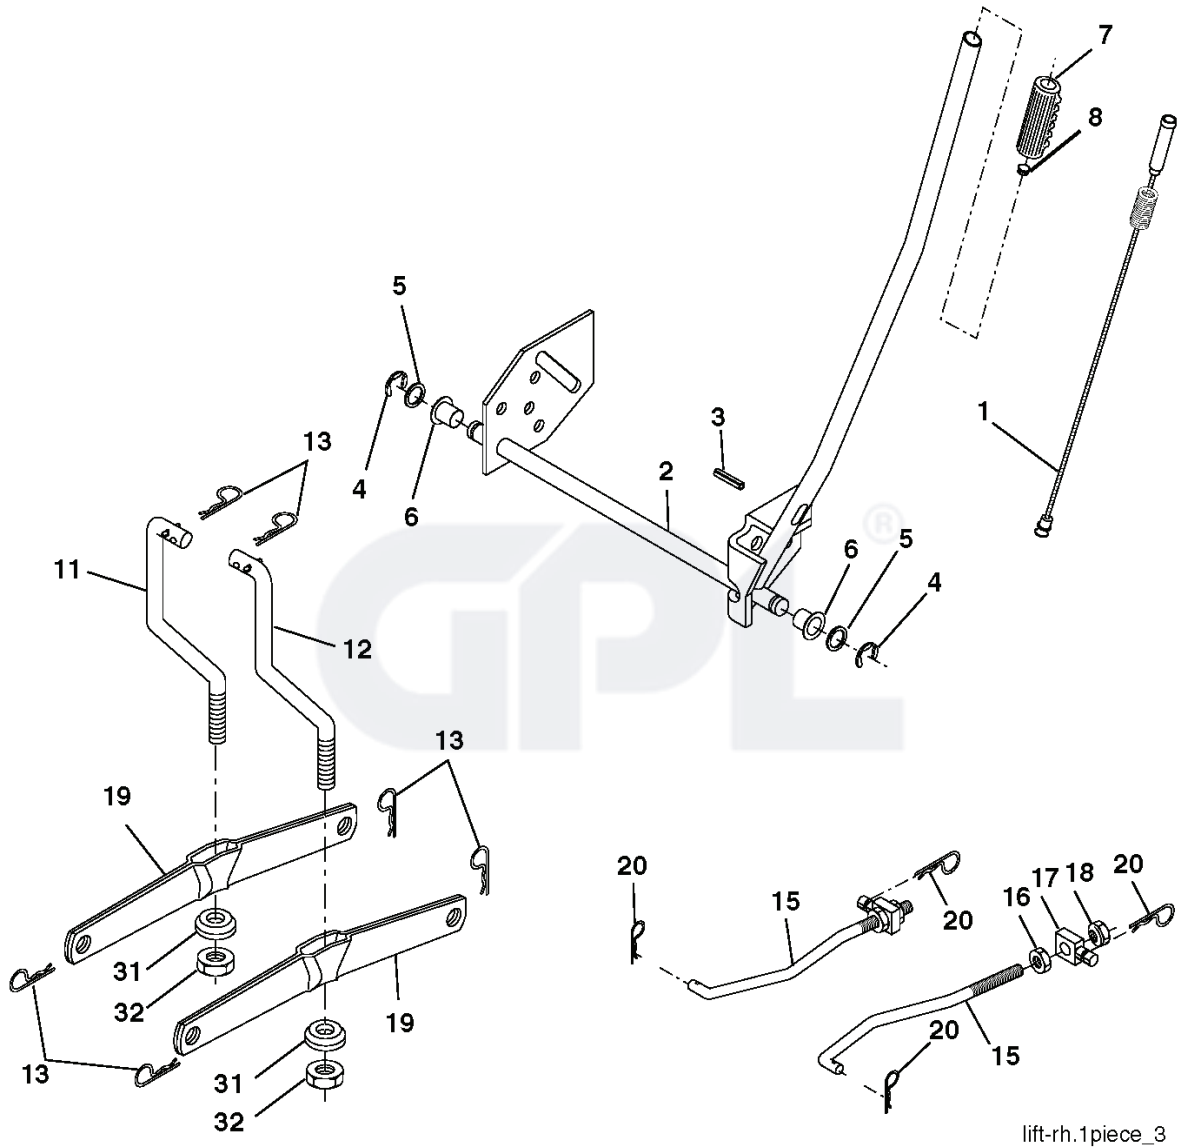

REF.	PART NO.	DESCRIPTION	REMARK	QTY.	KIT
181	532180211	BRACKET		1	
182	532182682	BELT GUIDE		1	
183	532186007	PULLEY		1	
184	817490644	SCREW		1	
187	817580520	BOLT		1	
203	871170780	BOLT		1	
214	532175609	LEVER		1	
215	532175651	ROD		1	
253	532175028	BRACKET		1	
254	817000616	SCREW		1	
255	532175608	SHAFT		1	
258	532178062	CLIP		1	
261	532131494	PULLEY		1	
263	817000612	SCREW		1	
264	532181995	BRACKET		1	
265	532182013	SPACER		1	
266	532182061	PROTECTOR		1	
267	872140626	BOLT		1	
268	532182402	PROTECTOR		1	
275	819131614	WASHER		1	

REPAIR PARTS

TRACTOR--MODEL NO. MC1292RB (96061001800), PRODUCT NO. 960 61 00-18
ELECTRICAL

REF.	PART NO.	DESCRIPTION	REMARK	QTY.	KIT
1	532163465	BATTERY		1	
2	874760412	BOLT		1	
16	532176138	MICRO SWITCH		1	
24	532124780	CABLE		1	
25	532165987	CABLE		1	
26	532175158	FUSE		1	
27	873510400	NUT		1	
28	532127725	CABLE		1	
29	532121305	SWITCH		1	
30	532175567	SWITCH IGN		1	
33	532140401	KEY		1	
40	532188037	FAISCEAU ELECTRIQUE GENERAL		1	
41	871110408	BOLT		1	
42	532131563	COVER		1	
43	532178861	SOLENOID		1	
48	532140844	ADAPTER		1	
58	532169419	BUZZER		1	
59	532180379	SWITCH FBI		1	
66	817490608	SCREW		1	
81	532109748	RELAY		1	

GPL®

REPAIR PARTS

TRACTOR- -MODEL NO. MC1292RB (96061001801), PRODUCT NO. 960 61 00-18
MOWER LIFT

lift-rh.1piece_3

REF.	PART NO.	DESCRIPTION	REMARK	QTY.	KIT
1	532159460	WIRE		1	
2	532159471	LEVER		1	
3	532105767	PIN RETAINING SCREW		1	
4	812000002	RETAINER RING		1	
5	819211621	WASHER		1	
6	532120183	BEARING		1	
7	532109413	GRIP		1	
8	532124526	KNOB		1	
11	532165829	ROD		1	
12	532165831	ROD		1	
13	532124670	RETAINER RING		1	
15	532173288	LINK		1	
16	873350800	NUT		1	
17	532175689	BRACKET		1	
18	873800800	NUT		1	
19	532139868	LEVER		1	
20	532163552	CLIP		1	
31	532169865	BEARING		1	
32	873540600	NUT		1	