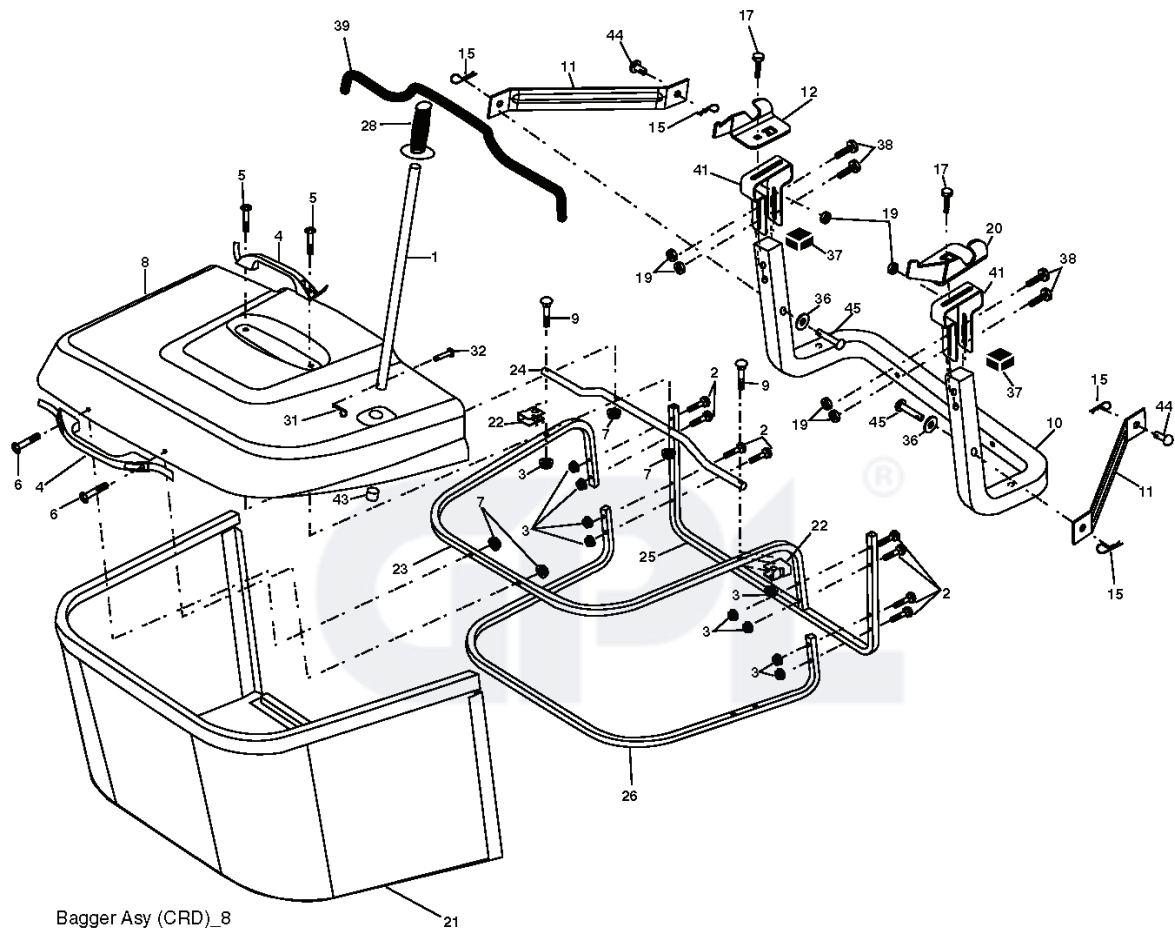

REPAIR PARTS

TRACTOR- -MODEL NO. MC1292RB (96061001801), PRODUCT NO. 960 61 00-18
BAGGER

Bagger Asy (CRD)_8

REF.	PART NO.	DESCRIPTION	REMARK	QTY.	KIT
1	532165249	ROD		1	
2	872140416	BOLT		1	
3	532123976	LOCKNUT		1	
4	532169916	HANDLE		1	
5	874981024	SCREW		1	
6	874981032	SCREW		1	
7	873401000	NUT		1	
8	532181387	COVER		1	
9	872140418	BOLT		1	
10	532181282	TUBE		1	
11	532165719	ROD		1	
12	532188848	BRACKET		1	
15	532124670	RETAINER RING		1	
17	872140506	BOLT		1	
19	873900500	NUT		1	
20	532188847	BRACKET		1	
21	532180880	BAG		1	
22	532165781	CLAMP		1	
23	532165782	FRAME		1	
24	532165783	FRAME		1	
25	532180124	TUBE		1	
26	532165785	FRAME		1	
28	532165787	HANDLE		1	
31	532169484	PIN		1	
32	532126875	RIVET		1	
36	819132012	WASHER		1	
37	532175401	PLUG		1	
38	872010520	BOLT		1	
39	532180985	SEAL		1	
41	532169683	BRACKET		1	
42	873900500	NUT		1	
43	532174083	PLUG		1	
44	532193312	PIN CLEVIS		1	
45	532193313	PIN		1