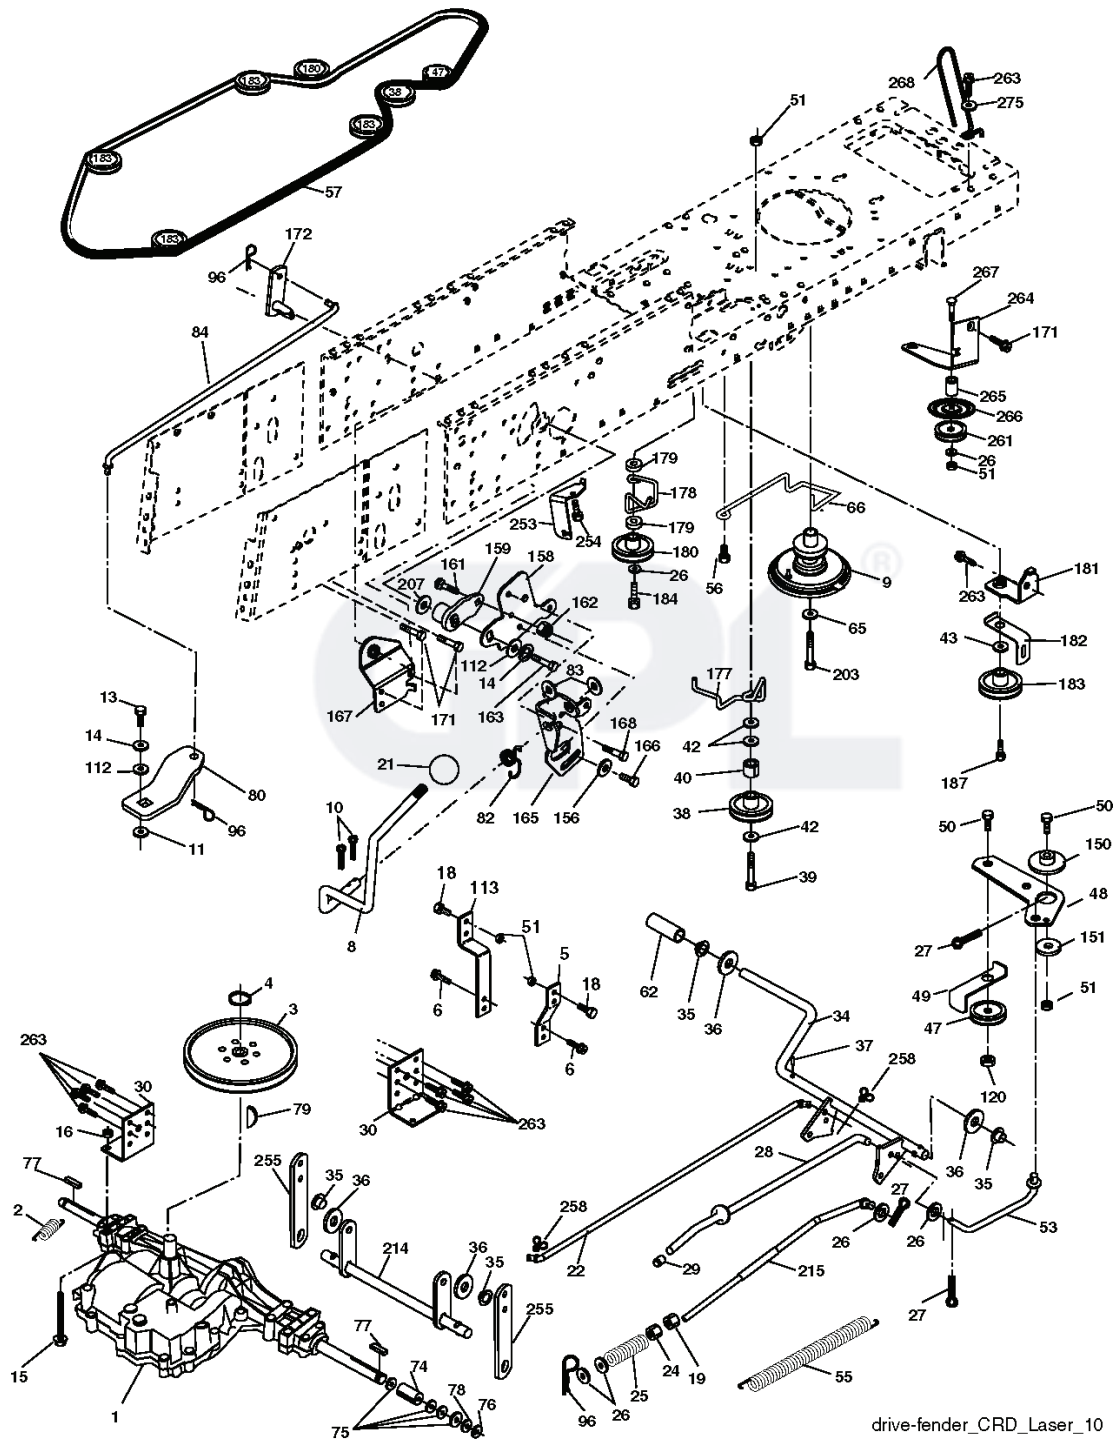

REPAIR PARTS

TRACTOR- -MODEL NO. MC1292RB (96061001800), PRODUCT NO. 960 61 00-18
DRIVE

drive-fender_CRD_Laser_10

REF.	PART NO.	DESCRIPTION	REMARK	QTY.	KIT
1				1	
2	532146682	SPRING		1	
3	532165999	PULLEY		1	
4	812000028	CLIP		1	
5	532121520	BRACKET		1	
6	817060512	SCREW		1	
8	532165619	ROD		1	
9	532180354	CLUTCH		1	
10	876020416	SPLIT PIN		1	
11	532105701	WASHER		1	
13	874550412	BOLT		1	
14	810040400	WASHER		1	
15	874490544	SCREW		1	
16	873800500	LOCK NUT		1	
18	874780616	BOLT		1	
19	873800600	NUT		1	
21	532106933	KNOB		1	
22	532175607	ROD		1	
24	873350600	NUT		1	
25	532106888	SPRING		1	
26	819131316	WASHER		1	
27	876020412	SPLIT PIN		1	
28	532175765	SHAFT		1	
29	532071673	COVER		1	
30	532174973	BRACKET		1	
34	532175578	SHAFT		1	
35	532120183	BEARING		1	
36	819211616	WASHER		1	
37	532124963	PIN RETAINING SCREW		1	
38	532165936	PULLEY		1	
39	874760644	BOLT		1	
40	532124965	SPACER		1	
42	819131312	WASHER		1	
43	819111012	WASHER		1	
47	532127783	PULLEY		1	
48	532154407	GUIDE		1	
49	532123205	BELT GUIDE		1	
50	872110612	BOLT		1	
51	873680600	NUT		1	
53	532105710	LINK		1	
55	532105709	SPRING		1	
56	817060620	SCREW		1	
57	532165631	BELT		1	
62	532124872	PEDAL RUBBER		1	
65	810040700	WASHER		1	
66	532154778	TENSIONER		1	
74	532137057	SPACER		1	
75	532121749	WASHER		1	
76	812000001	RETAINER RING		1	
77	532123583	KEY		1	
78	532121748	WASHER		1	
79	532125096	WOODRUFF KEY		1	
80	532145090	LEVER		1	
82	532165711	SPRING		1	
83	819171216	WASHER		1	
84	532165621	LINK		1	
96	532124788	RETAINER RING		1	
112	819091210	WASHER		1	
120	873900600	NUT		1	
150	532165850	BUSHING		1	
151	819133210	WASHER		1	
156	532166002	WASHER		1	
158	532165589	BRACKET		1	
159	532183900	LEVER		1	
160	819292016	WASHER		1	
161	872140406	BOLT		1	
162	873680400	NUT		1	
163	874780416	BOLT		1	
165	532165623	BRACKET		1	
166	817490510	SCREW		1	
167	532165588	BRACKET		1	
168	532165492	BOLT		1	
171	817490608	SCREW		1	
172	532165635	SHAFT		1	
177	532165932	HOLDER		1	
178	532165933	HOLDER		1	
179	532120958	WASHER		1	
180	532165630	PULLEY		1