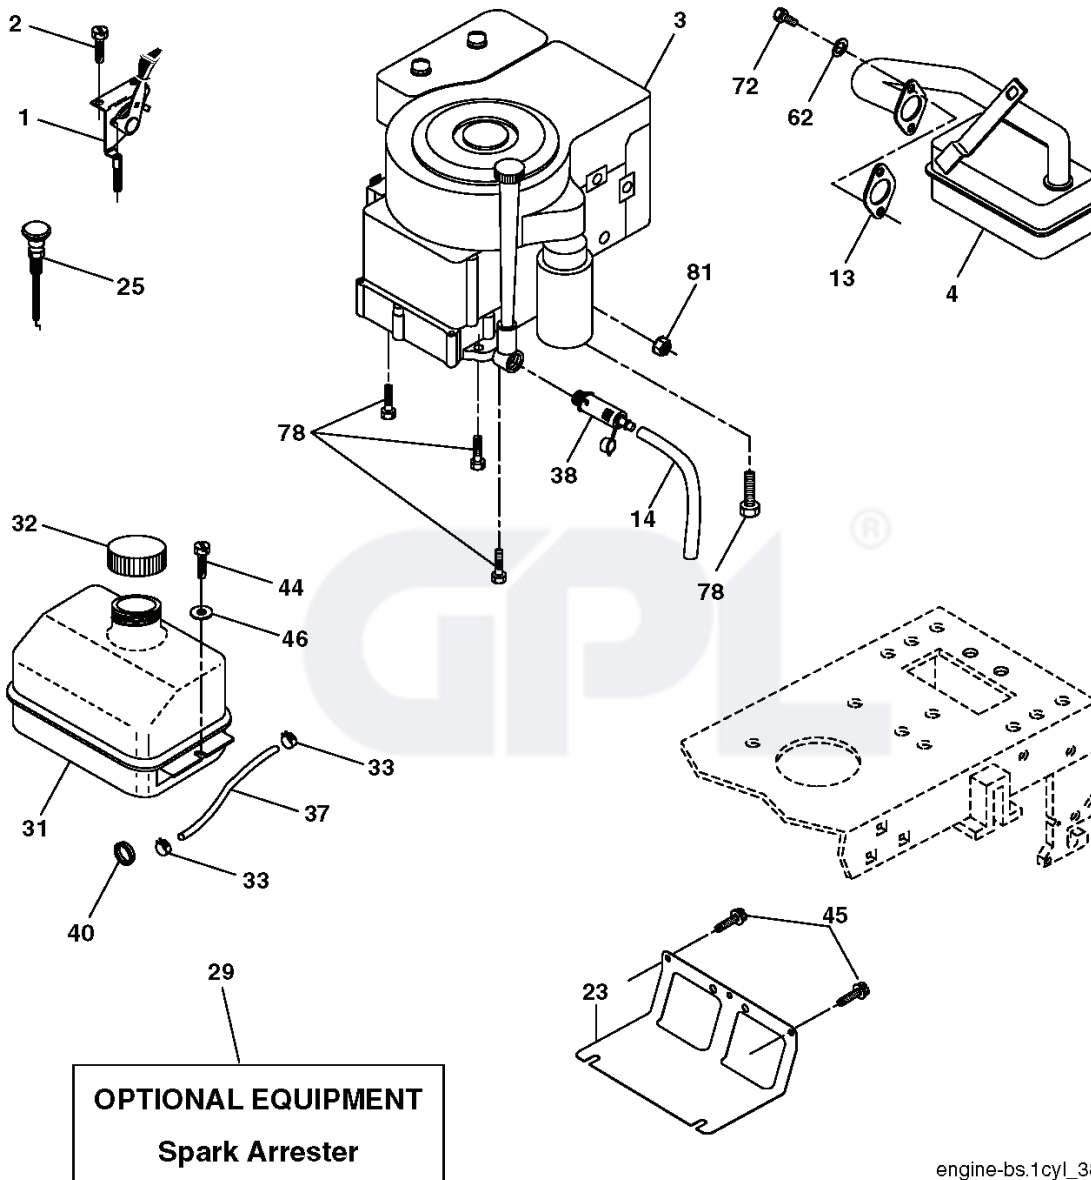

REPAIR PARTS

TRACTOR--MODEL NO. MC1292RB (96061001801), PRODUCT NO. 960 61 00-18
ENGINE

engine-bs.1cyl_38

REF.	PART NO.	DESCRIPTION	REMARK	QTY.	KIT
1	532170864	CONTROL THROTTLE /CHOKE		1	
2	817720408	SCREW		1	
3				1	
4	532179758	MUFFLER		1	
13	532165291	GASKET		1	
14	532148456	TUBE		1	
23	532169837	HEAT SHIELD		1	
25	532190695	CONTROL CHOKE		1	
29	532137180	SPARK ARRESTER KIT		1	
31	532187750	TANK		1	
32	532140527	FUEL CAP		1	
33	532123487	HOSE CLAMP		1	
37	532137040	HOSE		1	
38	532181654	PLUG		1	
44	817670412	SCREW		1	
45	817000612	SCREW		1	
46	819091416	WASHER		1	
62	810040500	WASHER		1	
72	871070512	BOLT		1	
78	817060620	SCREW		1	
81	873510400	NUT		1	