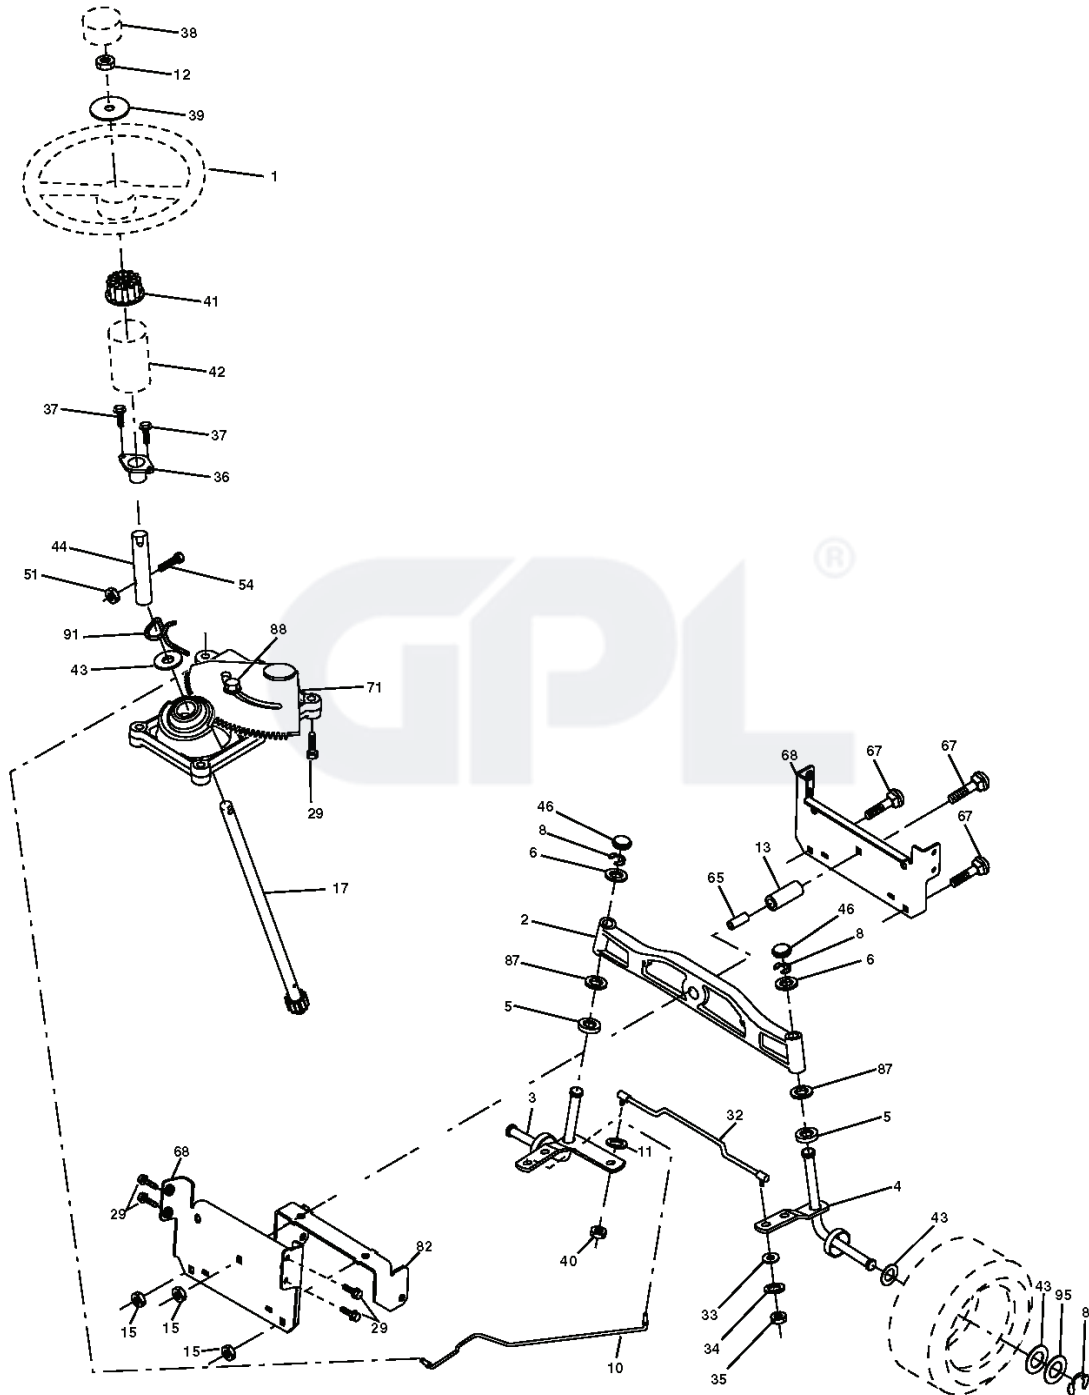

REPAIR PARTS

TRACTOR- -MODEL NO. MC1292RB (96061001800), PRODUCT NO. 960 61 00-18
STEERING ASSEMBLY

steering_pl.it_29

REF.	PART NO.	DESCRIPTION	REMARK	QTY.	KIT
1	532186780	STEERING WHEEL		1	
2	532184706	SHAFT		1	
3	532169840	SPINDLE		1	
4	532169839	SPINDLE		1	
5	532124931	WASHER		1	
6	532121748	WASHER		1	
8	812000029	RETAINER RING		1	
10	532175121	ROD		1	
11	810040600	WASHER		1	
12	873940800	NUT		1	
13	532136518	PIPE		1	
15	532145212	NUT		1	
17	532180641	SHAFT		1	
29	817000612	SCREW		1	
32	532170162	ROD		1	
33	819111216	WASHER		1	
34	810040500	WASHER		1	
35	873540500	NUT		1	
36	532155099	BUSHING		1	
37	532152927	SCREW		1	
38	532192916	INSERT DE VOLANT		1	
39	819183812	WASHER		1	
40	873540600	NUT		1	
41	532186737	ADAPTER		1	
42	532169633	SLEEVE		1	
43	532121749	WASHER		1	
44	532180640	SHAFT		1	
46	532121232	HUB CAP		1	
51	873540400	NUT		1	
54	871130420	BOLT		1	
65	532160367	SPACER		1	
67	872110618	BOLT		1	
71	532175146	STEERING GEAR		1	
68	532169827	SHAFT		1	
82	532169835	BRACKET		1	
87	532173966	WASHER		1	
88	532175118	BOLT		1	
91	532175553	SPRING		1	
95	532188967	WASHER		1	
	PART NO.		REMARK		KIT