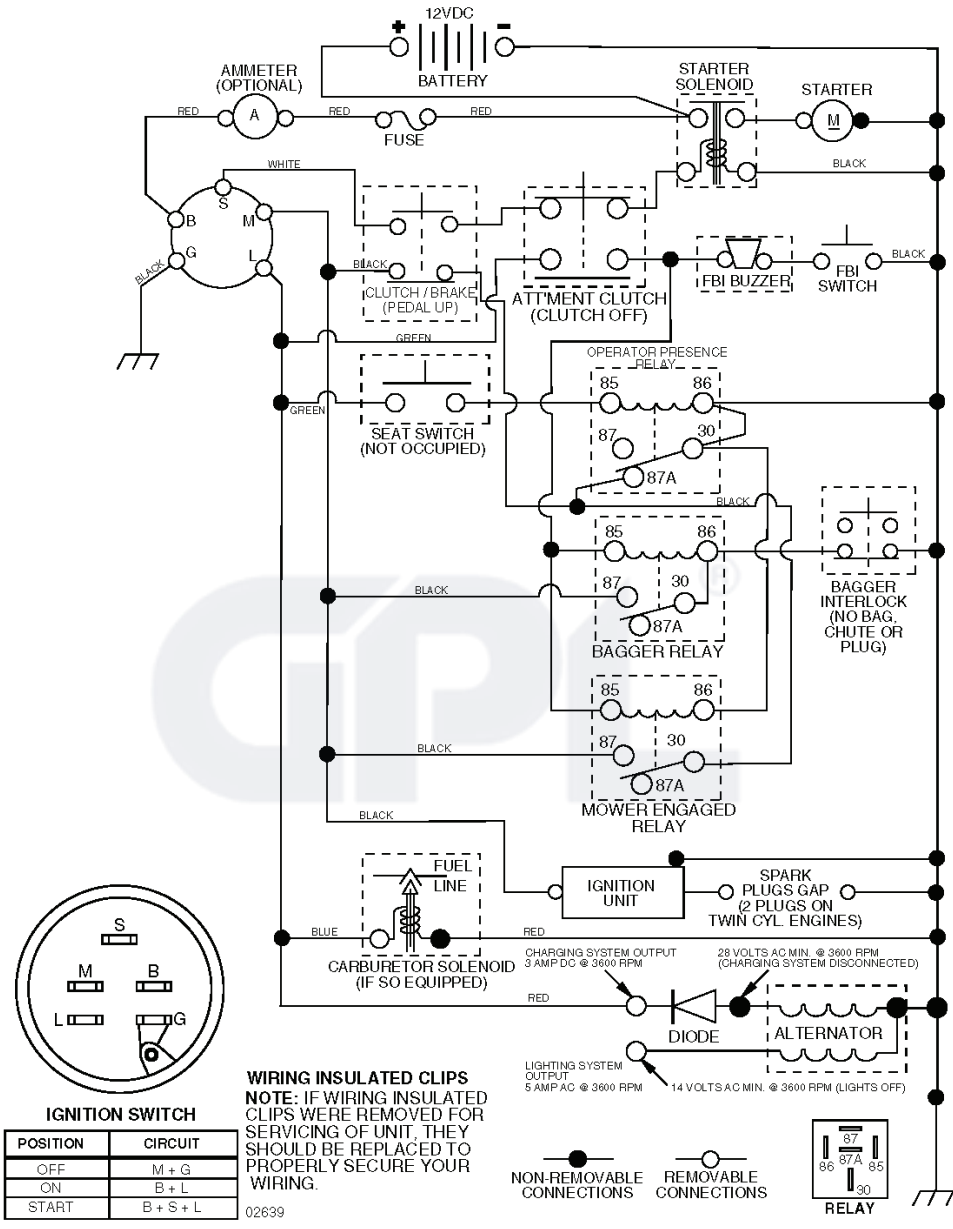

**TRACTOR- -MODEL NO. MC1292RB (96061001800), PRODUCT NO. 960 61 00-18
SCHEMATIC**