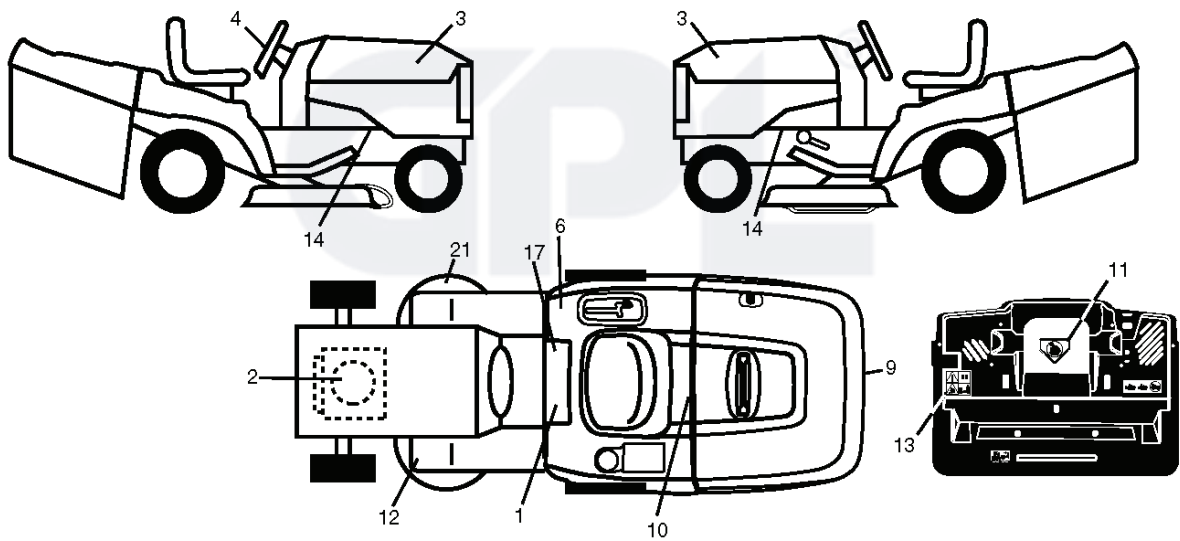

WHEELS & TIRES

REF.	PART NO.	DESCRIPTION	REMARK	QTY.	KIT
1	532059192	CAP VALVE		1	
2	532065139	NIPPLE		1	
3	532124157	TIRE		1	
4	532059904	HOSE		1	
5	532125121	RIM		1	
6	532124957	FITTING		1	
7	532124959	BEARING		1	
8	532125122	RIM		1	
9	532123969	TIRE		1	
10	532124926	HOSE		1	
11	532175039	HUB CAP		1	
--	532144334	SEALING FOAM		1	

REPAIR PARTS

TRACTOR- -MODEL NO. MC1292RB (96061001801), PRODUCT NO. 960 61 00-18
BAGGER

Bagger Asy (CRD)_8

REF.	PART NO.	DESCRIPTION	REMARK	QTY.	KIT
1	532165249	ROD		1	
2	872140416	BOLT		1	
3	532123976	LOCKNUT		1	
4	532169916	HANDLE		1	
5	874981024	SCREW		1	
6	874981032	SCREW		1	
7	873401000	NUT		1	
8	532181387	COVER		1	
9	872140418	BOLT		1	
10	532181282	TUBE		1	
11	532165719	ROD		1	
12	532188848	BRACKET		1	
15	532124670	RETAINER RING		1	
17	872140506	BOLT		1	
19	873900500	NUT		1	
20	532188847	BRACKET		1	
21	532180880	BAG		1	
22	532165781	CLAMP		1	
23	532165782	FRAME		1	
24	532165783	FRAME		1	
25	532180124	TUBE		1	
26	532165785	FRAME		1	
28	532165787	HANDLE		1	
31	532169484	PIN		1	
32	532126875	RIVET		1	
36	819132012	WASHER		1	
37	532175401	PLUG		1	
38	872010520	BOLT		1	
39	532180985	SEAL		1	
41	532169683	BRACKET		1	
42	873900500	NUT		1	
43	532174083	PLUG		1	
44	532193312	PIN CLEVIS		1	
45	532193313	PIN		1	

REPAIR PARTS

TRACTOR- -MODEL NO. MC1292RB (96061001800), PRODUCT NO. 960 61 00-18
DECALS

REF.	PART NO.	DESCRIPTION	REMARK	QTY.	KIT
1	532145498	DECAL		1	
2	532184855	DECAL		1	
3	532189024	DECAL		1	
4	532185881	DECAL		1	
6	532180432	DECAL		1	
9				1	
10	532145005	DECAL		1	
11	532182166	DECAL		1	
12	532159737	DECAL		1	
13	532180435	DECAL		1	
14	532159736	DECAL		1	
17	532140837	DECAL		1	
21	532166286	DECAL		1	
-	532181090	PLATE		1	
-	532138311	DECAL		1	
-	532182621	DECAL		1	
-	532181091	PLATE		1	
-	532192899			1	
-	532192900			1	
-				1	