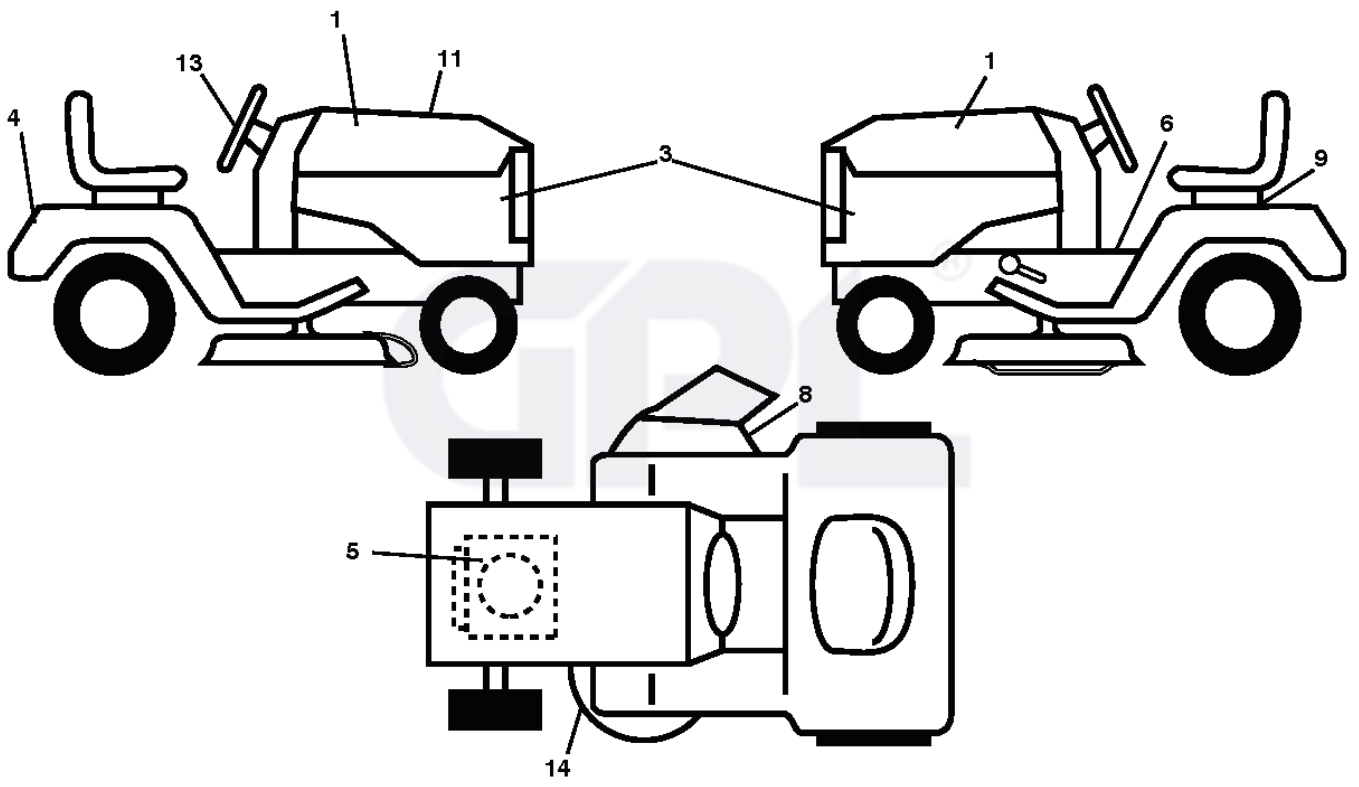

REF.	PART NO.	DESCRIPTION	REMARK	QTY.	KIT
1	532438382	DECAL	RH	1	
3	532441483	DECAL		1	
4	532437833	DECAL		1	
5	532429561	DECAL		1	
6	532411657	DECAL		1	
8	532170563	DECAL,"DANGER"		1	
9	532145005	DECAL		1	
11	532438431	DECAL		1	
13	532442643	DECAL		1	
14	532160396	DECAL		1	
--	532166960	DECAL		1	
	532411273	PAD	RH	1	
	532409505	PAD	LH	1