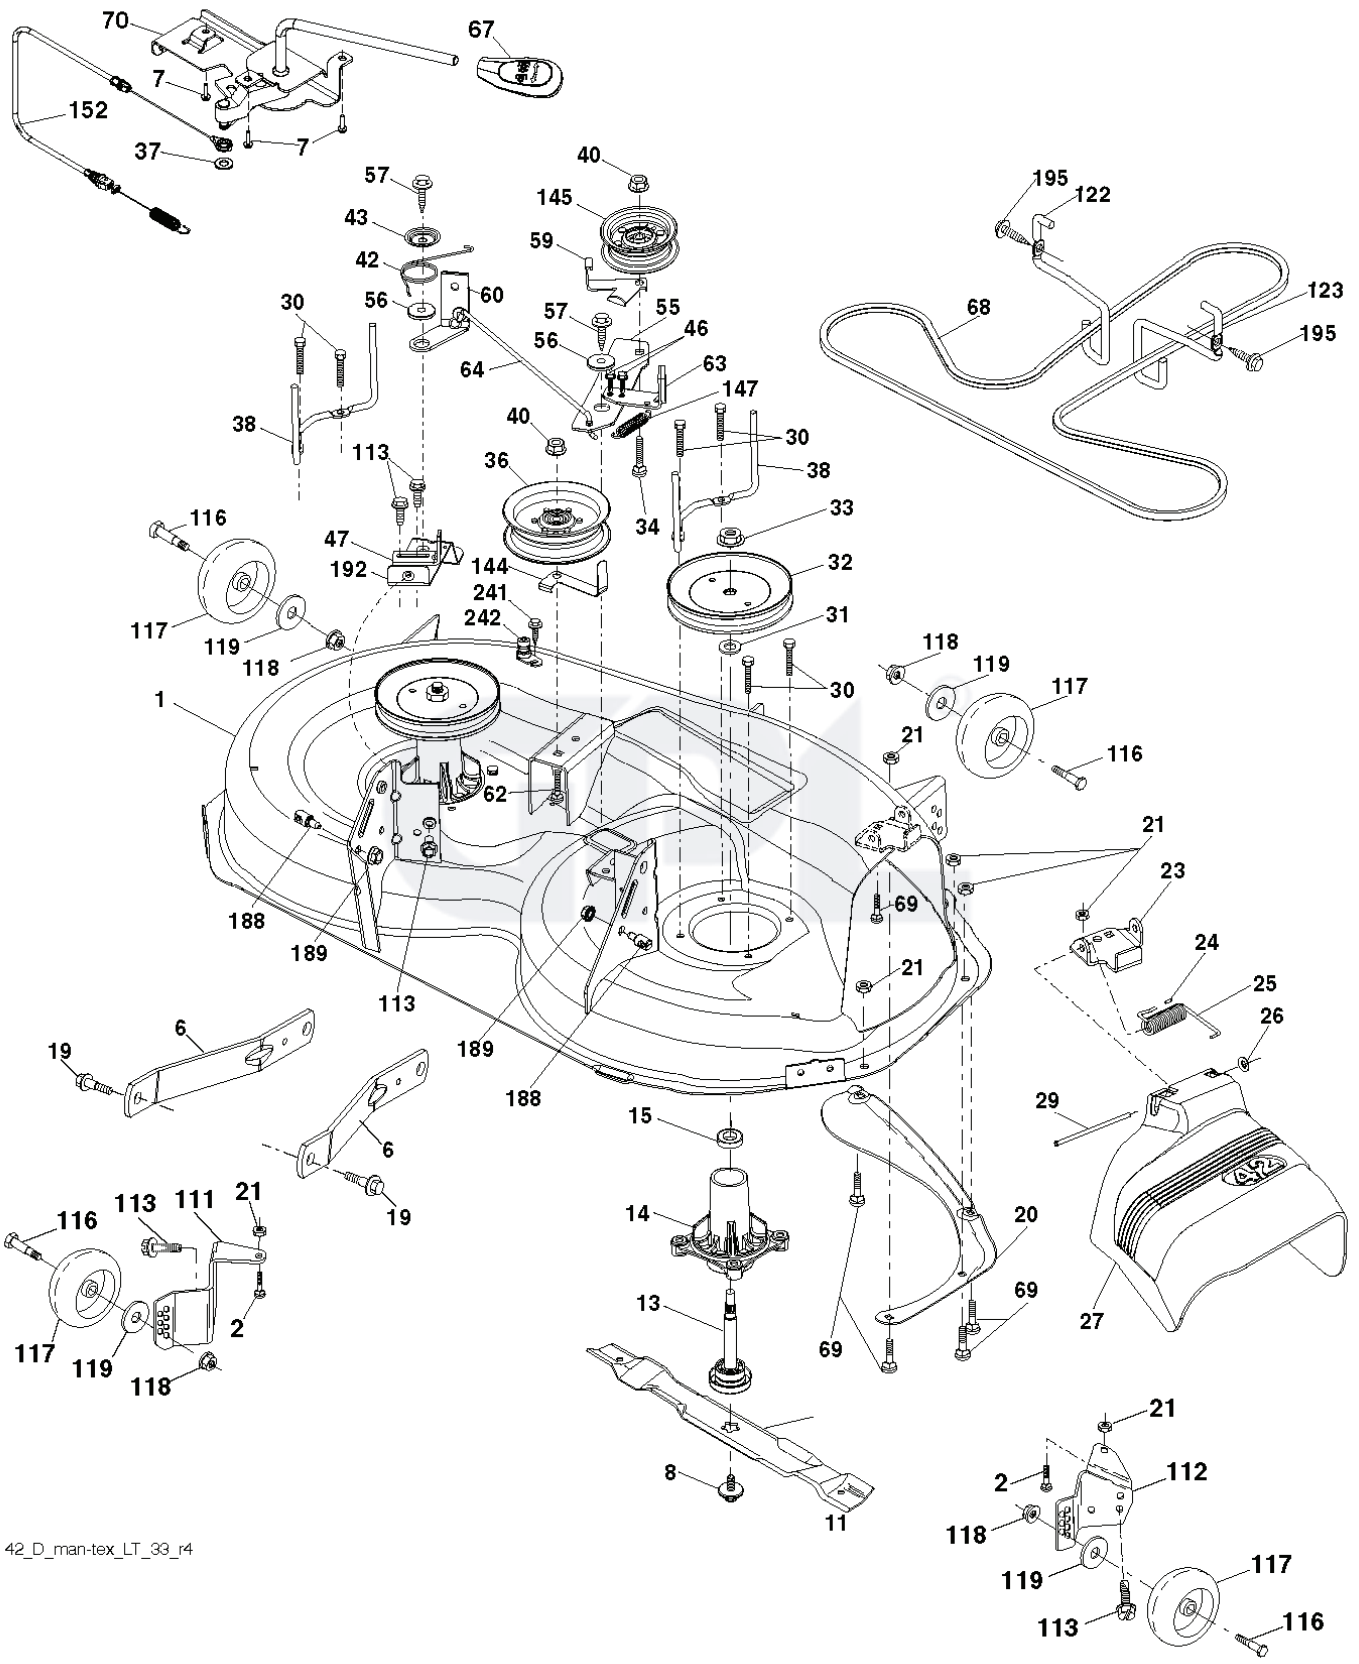

REF.	PART NO.	DESCRIPTION	REMARK	QTY.	KIT
1	532196495	HOUSING		1	
2	872140506	BOLT		1	
6	532195186	ARM		1	
7	532416358	SCREW		1	
8	532193003	SCREW		1	
11	532138971	BLADE	FOR BAGGING OR DISCHARGE	1	
13	532192872	SHAFT ASSY		1	
14	532187281	BEARING HOUSING		1	
15	532110485	BEARING		1	
19	532196539	BOLT		1	
20	532159770	RAIL		1	
21	873680500	NUT		1	
23	532192557	HINGE		1	
24	532105304	HUB CAP		1	
25	532197026	TORSION SPRING		1	
26	532110452	NUT		1	
27	532403004	SHIELD		1	
29	532131491	SHAFT		1	
30	532173984	SCREW		1	
31	532187690	WASHER		1	
32	532197473	PULLEY		1	
33	532400234	NUT		1	
34	872110612	BOLT		1	
36	532197379	PULLEY		1	
37	819131316	WASHER		1	
38	532432520	KEEPER		1	
40	873900600	NUT		1	
42	532198410	SPRING		1	
43	532197256	SPRING		1	
46	532137729	SCREW		1	
47	532197250	BRACKET		1	
55	532437110	ARM		1	
56	532199092	SPACER		1	
57	817000616	SCREW		1	
59	532141043	GUARD		1	
60	532197261	ARM		1	
62	872110616	BOLT		1	
63	532199477	ARM		1	
64	532199790	LINK		1	
67	532403012	HANDLE		1	
68	532429636	BELT		1	
69	872140505	BOLT		1	
70	532199779	CLUTCH.ASM.MANUAL		1	
111	532404784	BRACKET	LEFT	1	
112	532404785	BRACKET	RIGHT	1	
113	817000510	BOLT		1	
116	532124842	BOLT		1	
117	532188606	WHEEL		1	
118	873930600	NUT		1	
119	819121414	WASHER		1	
122	532197258	BELT GUIDE	LEFT	1	
123	532197259	BELT GUIDE	RIGHT	1	
144	532199204	BELT GUIDE		1	
145	532193197	PULLEY		1	
147	532401971	SPRING		1	
152	532435111	CABLE		1	
188	532195161	STUD		1	
189	873900500	NUT		1	
192	532197260	BRACKET	LEFT	1	
195	817000612	SCREW		1	
241	532152927	SCREW		1	
242	532415598	HOSE COUPLING		1	
----	532192870	SPINDLE	"INCLUDES HOUSING SHAFT ASSEMBLY, BEARING ONLY PULLEY/NUT/WASHER & BLADE.BOLT/WASHERS NOT INCLUDED"	1	
----	532432566	CUTTING DECK		1