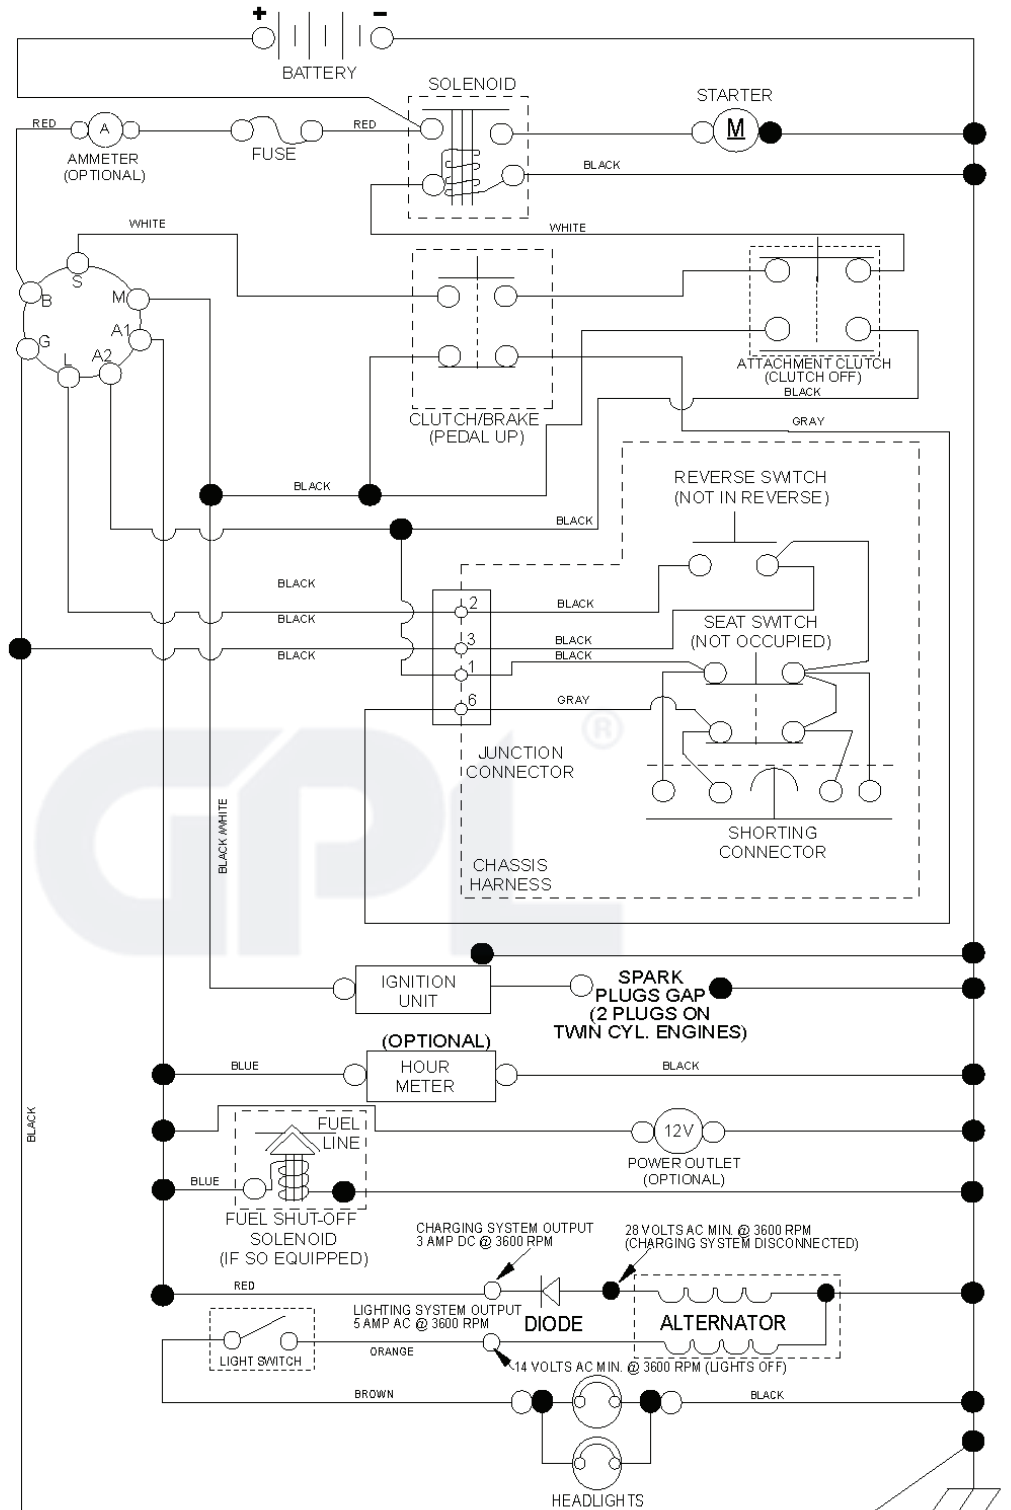

NOTE
YOUR TRACTOR IS EQUIPPED WITH A SPECIAL ALTERNATOR SYSTEM. THE LIGHTS ARE NOT CONNECTED TO THE BATTERY, BUT HAVE THEIR OWN ELECTRICAL SOURCE. BECAUSE OF THIS, THE BRIGHTNESS OF THE LIGHTS WILL CHANGE WITH ENGINE SPEED. AT IDLE THE LIGHTS WILL DIM. AS THE ENGINE IS SPEEDED UP, THE LIGHTS WILL BECOME THEIR BRIGHTEST.