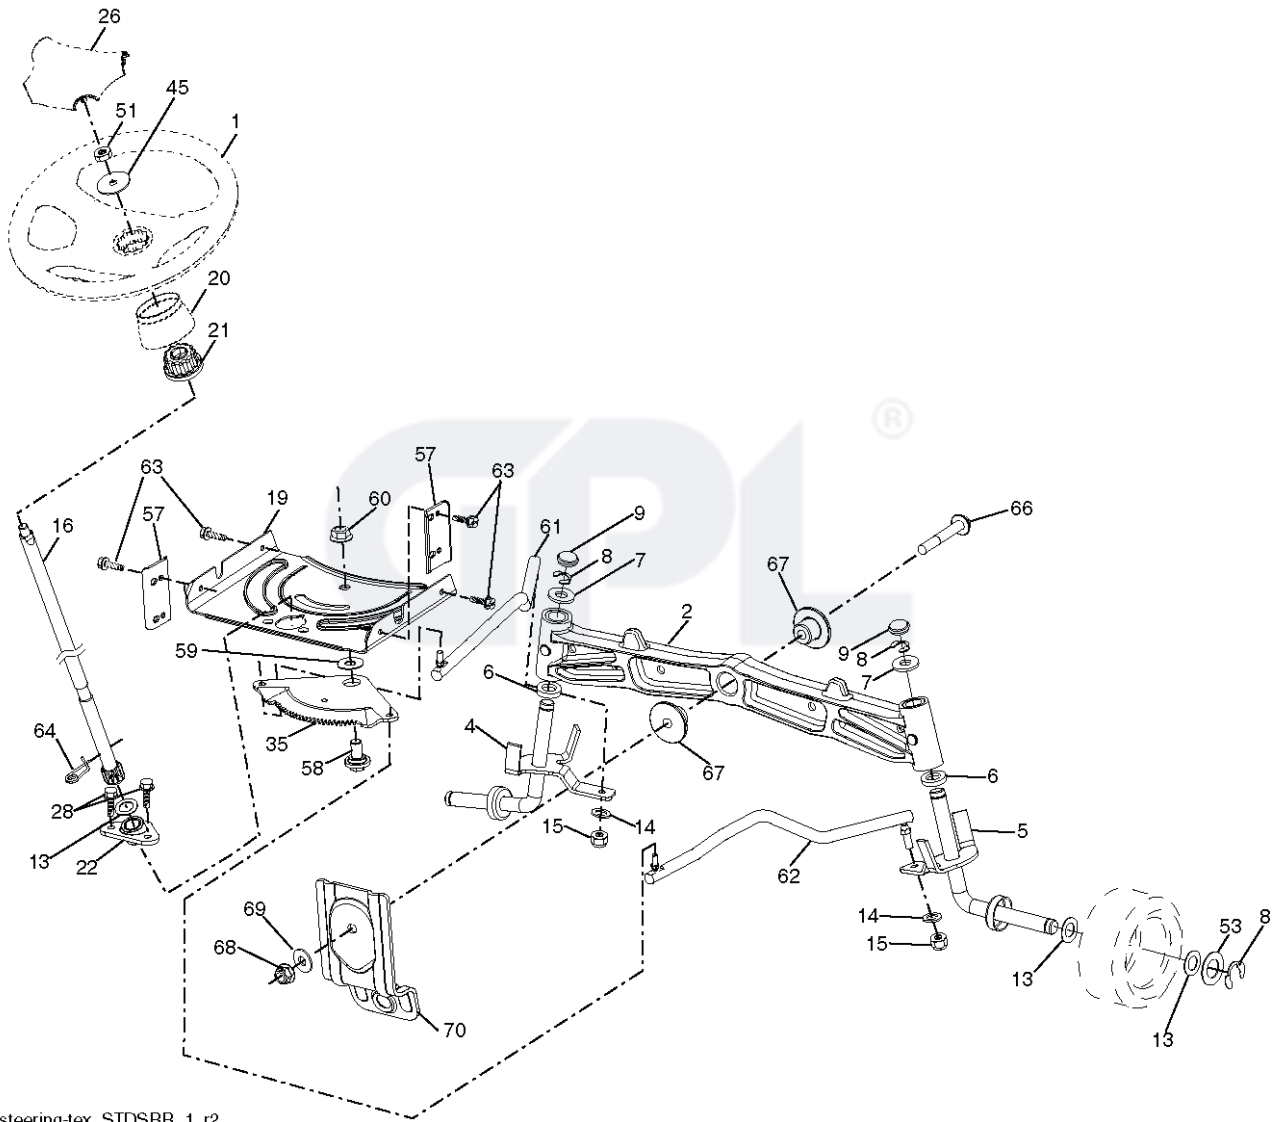

lift-tex_17_r3

REF.	PART NO.	DESCRIPTION	REMARK	QTY.	KIT
2	532422027	SHAFT		1	
3	532195231	LEVER	RH	1	
7	532411555	GRIP		1	
10	532196314	SPRING		1	
87	532194209	SPRING		1	
88	532410710	SPRING		1	
89	819191912	WASHER		1	
90	532194208	PIN		1	
91	532195181	LINK		1	
97	817000612	SCREW		1	
98	532195270	LINK		1	
100	873930600	NUT		1	
101	532407003	LINK		1	

IGNITION SWITCH

POSITION	CIRCUIT	"MAKE"
OFF	M+G+A1	
RUN/OVERRIDE	B+A1	
RUN	B+A1	L+A2
START	B + S + A1	

WIRING INSULATED CLIPS
 NOTE: IF WIRING INSULATED CLIPS WERE REMOVED FOR SERVICING OF UNIT, THEY SHOULD BE RE-INSTALLED TO PROPERLY SECURE YOUR WIRING.

wheel_art_1-vgt

REF.	PART NO.	DESCRIPTION	REMARK	QTY.	KIT
1	532059192	CAP VALVE		1	
2	532065139	NIPPLE		1	
3	532125121	RIM	FRONT	1	
4	532059904	HOSE	(Service Item Only)	1	
5	532106222	TIRE	FRONT	1	
6	532124957	FITTING	(Front Wheel Only)	1	
7	532124959	BEARING	(Front Wheel Only)	1	
8	532193268	HUB CAP		1	
9	532138468	TIRE	REAR	1	
10	532124926	HOSE	(Service Item Only)	1	
11	532125122	RIM	REAR	1	
	532144334	SEALING FOAM	10 OZ. TUBE	1	