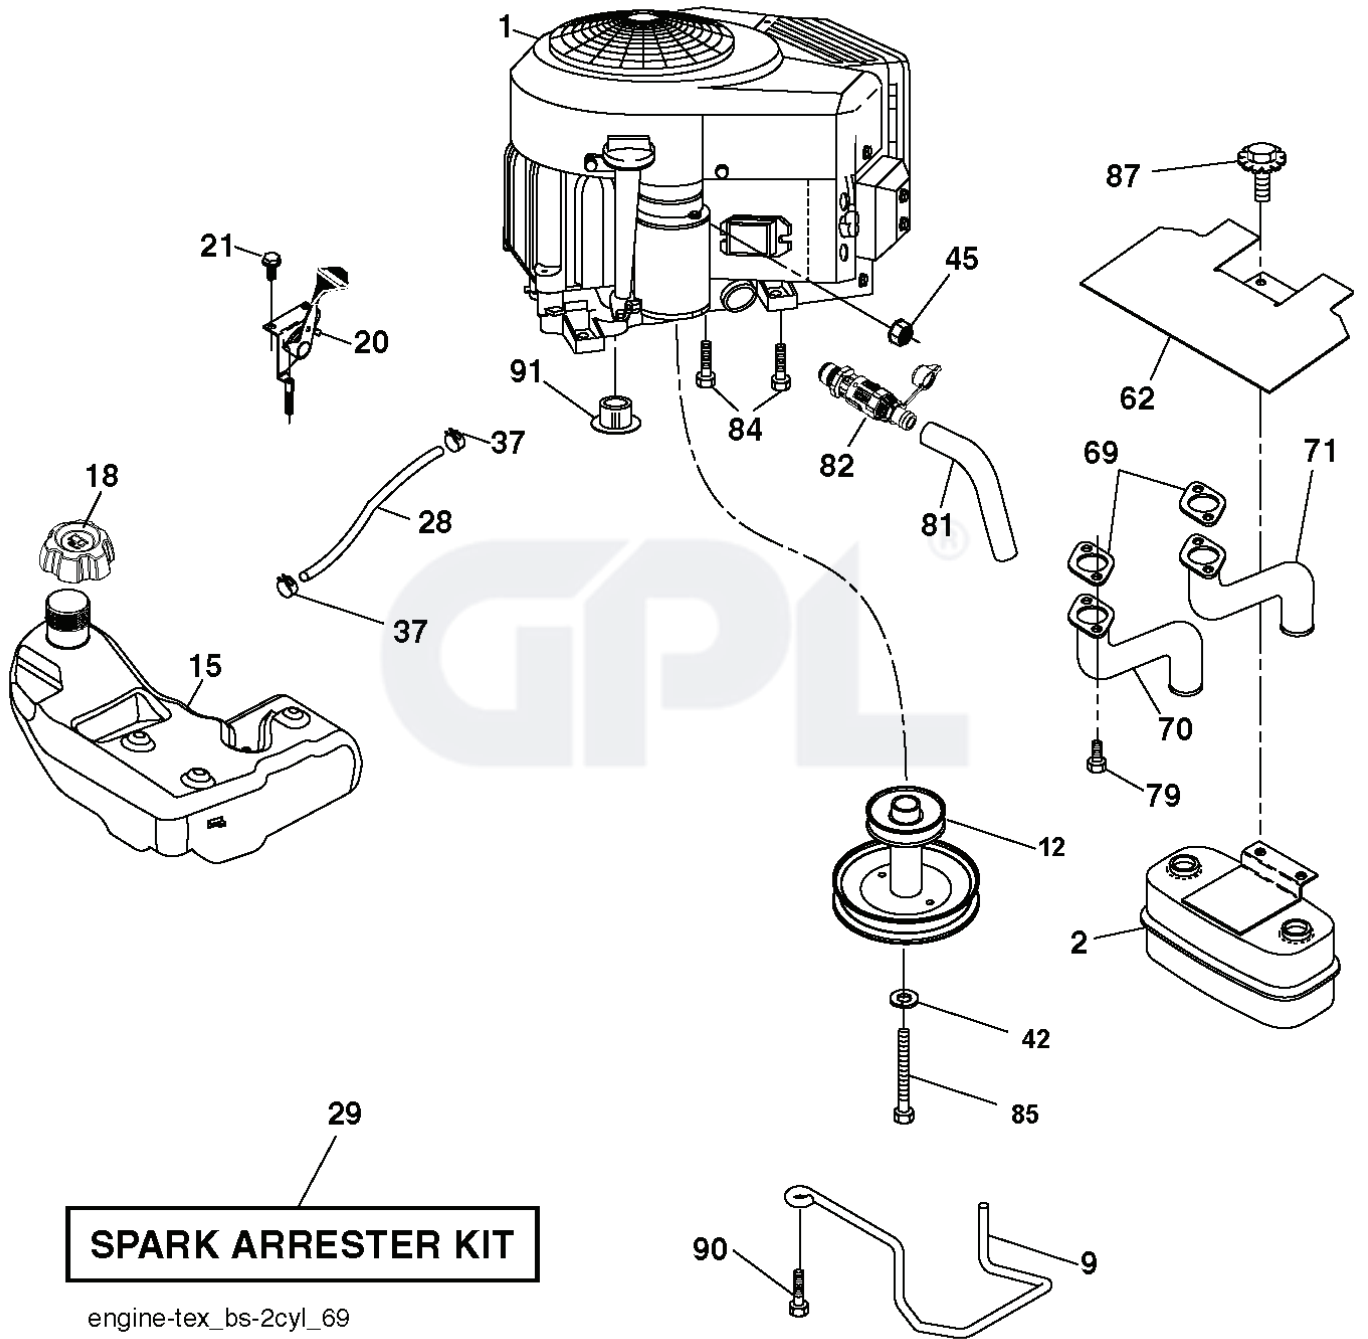

steering-tex_STDSRR_1_r2

REF.	PART NO.	DESCRIPTION	REMARK	QTY.	KIT
1	532194637	STEERING WHEEL		1	
2	532195968	SHAFT		1	
4	532403087	SPINDLE	LEFT	1	
5	532403088	SPINDLE	RIGHT	1	
6	532124931	WASHER		1	
7	532121748	WASHER		1	
8	812000029	RETAINER RING		1	
9	532121232	HUB CAP		1	
13	532121749	WASHER		1	
14	810040600	WASHER		1	
15	873540600	NUT		1	
16	532408219	SHAFT		1	
19	532194729	PLATE		1	
20	532432784	BOOT		1	
21	532186737	ADAPTER		1	
22	532420537	SUPPORT		1	
26	532194603	HUB		1	
28	817000612	SCREW		1	
35	532194732	PLATE		1	
45	819183812	WASHER		1	
51	873940800	NUT		1	
53	532188967	WASHER		1	
57	532407465	BRACKET		1	
58	532194747	BOLT		1	
59	532194748	WASHER		1	
60	873971000	NUT		1	
61	532194740	LINK	LEFT	1	
62	532194741	LINK	RIGHT	1	
63	817000512	SCREW		1	
64	532199849	SPRING RETAINER		1	
66	871020748	BOLT		1	
67	532194737	BUSHING		1	
68	873900700	NUT		1	
69	532199162	WASHER		1	
70	532196197	BRACKET		1	

wheel_art_1-vgt

REF.	PART NO.	DESCRIPTION	REMARK	QTY.	KIT
1	532059192	CAP VALVE		1	
2	532065139	NIPPLE		1	
3	532125121	RIM	FRONT	1	
4	532059904	HOSE	(Service Item Only)	1	
5	532106222	TIRE	FRONT	1	
6	532124957	FITTING	(Front Wheel Only)	1	
7	532124959	BEARING	(Front Wheel Only)	1	
8	532193268	HUB CAP		1	
9	532138468	TIRE	REAR	1	
10	532124926	HOSE	(Service Item Only)	1	
11	532125122	RIM	REAR	1	
	532144334	SEALING FOAM	10 OZ. TUBE	1	

REF.	PART NO.	DESCRIPTION	REMARK	QTY.	KIT
1	532438382	DECAL	RH	1	
3	532441483	DECAL		1	
4	532437833	DECAL		1	
5	532429561	DECAL		1	
6	532411657	DECAL		1	
8	532170563	DECAL,"DANGER"		1	
9	532145005	DECAL		1	
11	532438431	DECAL		1	
13	532442643	DECAL		1	
14	532160396	DECAL		1	
--	532166960	DECAL		1	
	532411273	PAD	RH	1	
	532409505	PAD	LH	1	