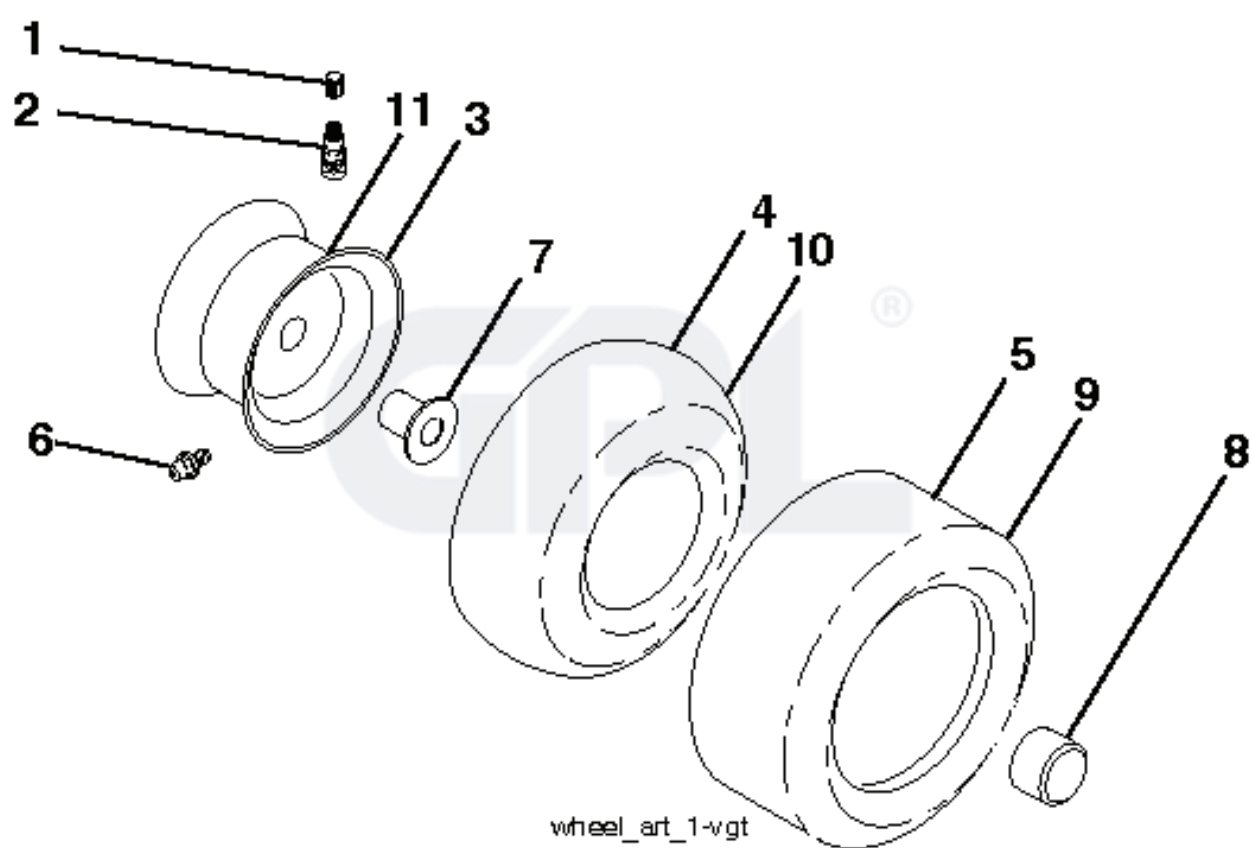

IGNITION SWITCH

POSITION	CIRCUIT	"MAKE"
OFF	M+G+A1	
RUN/OVERRIDE	B+A1	
RUN	B+A1	L+A2
START	B + S + A1	

WIRING INSULATED CLIPS
 NOTE: IF WIRING INSULATED CLIPS WERE REMOVED FOR SERVICING OF UNIT, THEY SHOULD BE RE-INSTALLED TO PROPERLY SECURE YOUR WIRING.

steering-tex_STDSRR_1_r2

REF.	PART NO.	DESCRIPTION	REMARK	QTY.	KIT
1	532194637	STEERING WHEEL		1	
2	532195968	SHAFT		1	
4	532403087	SPINDLE	LEFT	1	
5	532403088	SPINDLE	RIGHT	1	
6	532124931	WASHER		1	
7	532121748	WASHER		1	
8	812000029	RETAINER RING		1	
9	532121232	HUB CAP		1	
13	532121749	WASHER		1	
14	810040600	WASHER		1	
15	873540600	NUT		1	
16	532408219	SHAFT		1	
19	532194729	PLATE		1	
20	532432784	BOOT		1	
21	532186737	ADAPTER		1	
22	532420537	SUPPORT		1	
26	532194603	HUB		1	
28	817000612	SCREW		1	
35	532194732	PLATE		1	
45	819183812	WASHER		1	
51	873940800	NUT		1	
53	532188967	WASHER		1	
57	532407465	BRACKET		1	
58	532194747	BOLT		1	
59	532194748	WASHER		1	
60	873971000	NUT		1	
61	532194740	LINK	LEFT	1	
62	532194741	LINK	RIGHT	1	
63	817000512	SCREW		1	
64	532199849	SPRING RETAINER		1	
66	871020748	BOLT		1	
67	532194737	BUSHING		1	
68	873900700	NUT		1	
69	532199162	WASHER		1	
70	532196197	BRACKET		1	

wheel_art_1-vgt

REF.	PART NO.	DESCRIPTION	REMARK	QTY.	KIT
1	532059192	CAP VALVE		1	
2	532065139	NIPPLE		1	
3	532125121	RIM	FRONT	1	
4	532059904	HOSE	(Service Item Only)	1	
5	532106222	TIRE	FRONT	1	
6	532124957	FITTING	(Front Wheel Only)	1	
7	532124959	BEARING	(Front Wheel Only)	1	
8	532193268	HUB CAP		1	
9	532138468	TIRE	REAR	1	
10	532124926	HOSE	(Service Item Only)	1	
11	532125122	RIM	REAR	1	
	532144334	SEALING FOAM	10 OZ. TUBE	1	