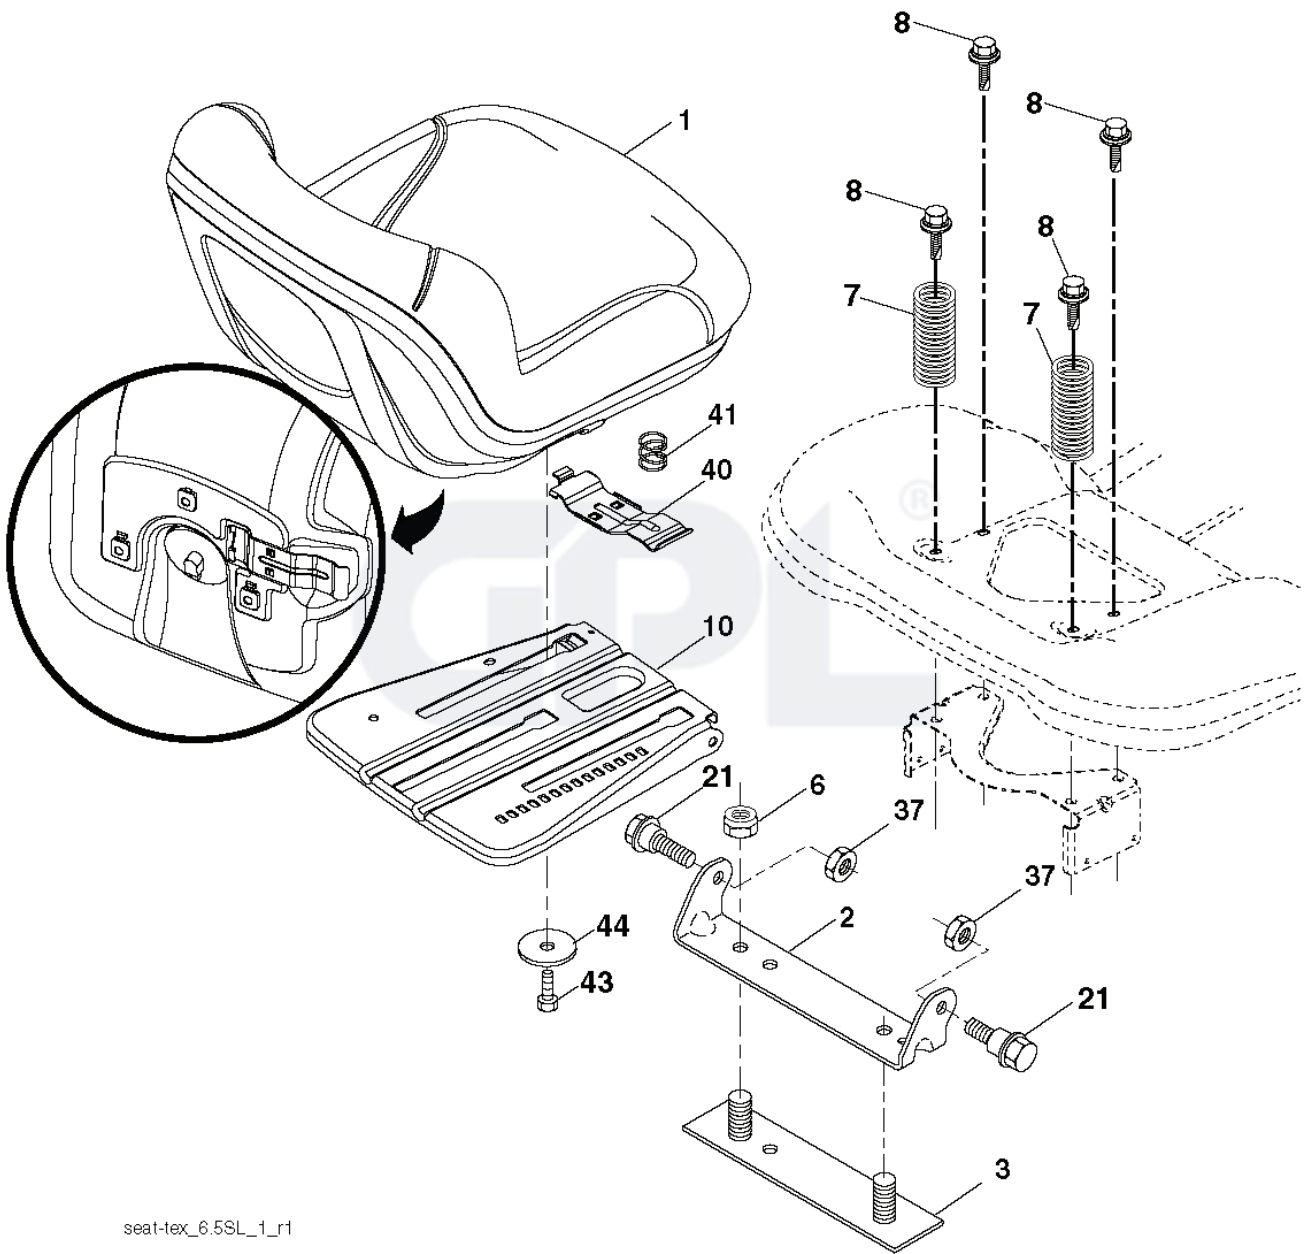

**IGNITION SWITCH**

POSITION	CIRCUIT	"MAKE"
OFF	M+G+A1	
RUN/OVERRIDE	B+A1	
RUN	B+A1	L+A2
START	B + S + A1	

CHASSIS HARNESS CONNECTOR (MATING SIDE)

DASH HARNESS CONNECTOR (MATING SIDE)

**WIRING INSULATED CLIPS**  
 NOTE: IF WIRING INSULATED CLIPS WERE REMOVED FOR SERVICING OF UNIT, THEY SHOULD BE RE-INSTALLED TO PROPERLY SECURE YOUR WIRING.

NON-REMOVABLE CONNECTIONS

REMOVABLE CONNECTIONS

seat-tex\_6.5SL\_1\_r1

---

REF.	PART NO.	DESCRIPTION	REMARK	QTY.	KIT
1	532197511	SEAT		1	
2	532180166	BRACKET		1	
3	532140675	STRAP		1	
6	873800600	NUT		1	
7	532124181	SPRING		1	
8	532171877	BOLT		1	
10	532196977	PLATE		1	
21	532171852	BOLT		1	
37	873800500	LOCK NUT		1	
40	532197661	HANDLE		1	
41	532198200	SPRING		1	
43	874760612	BOLT		1	
44	819133812	WASHER		1	