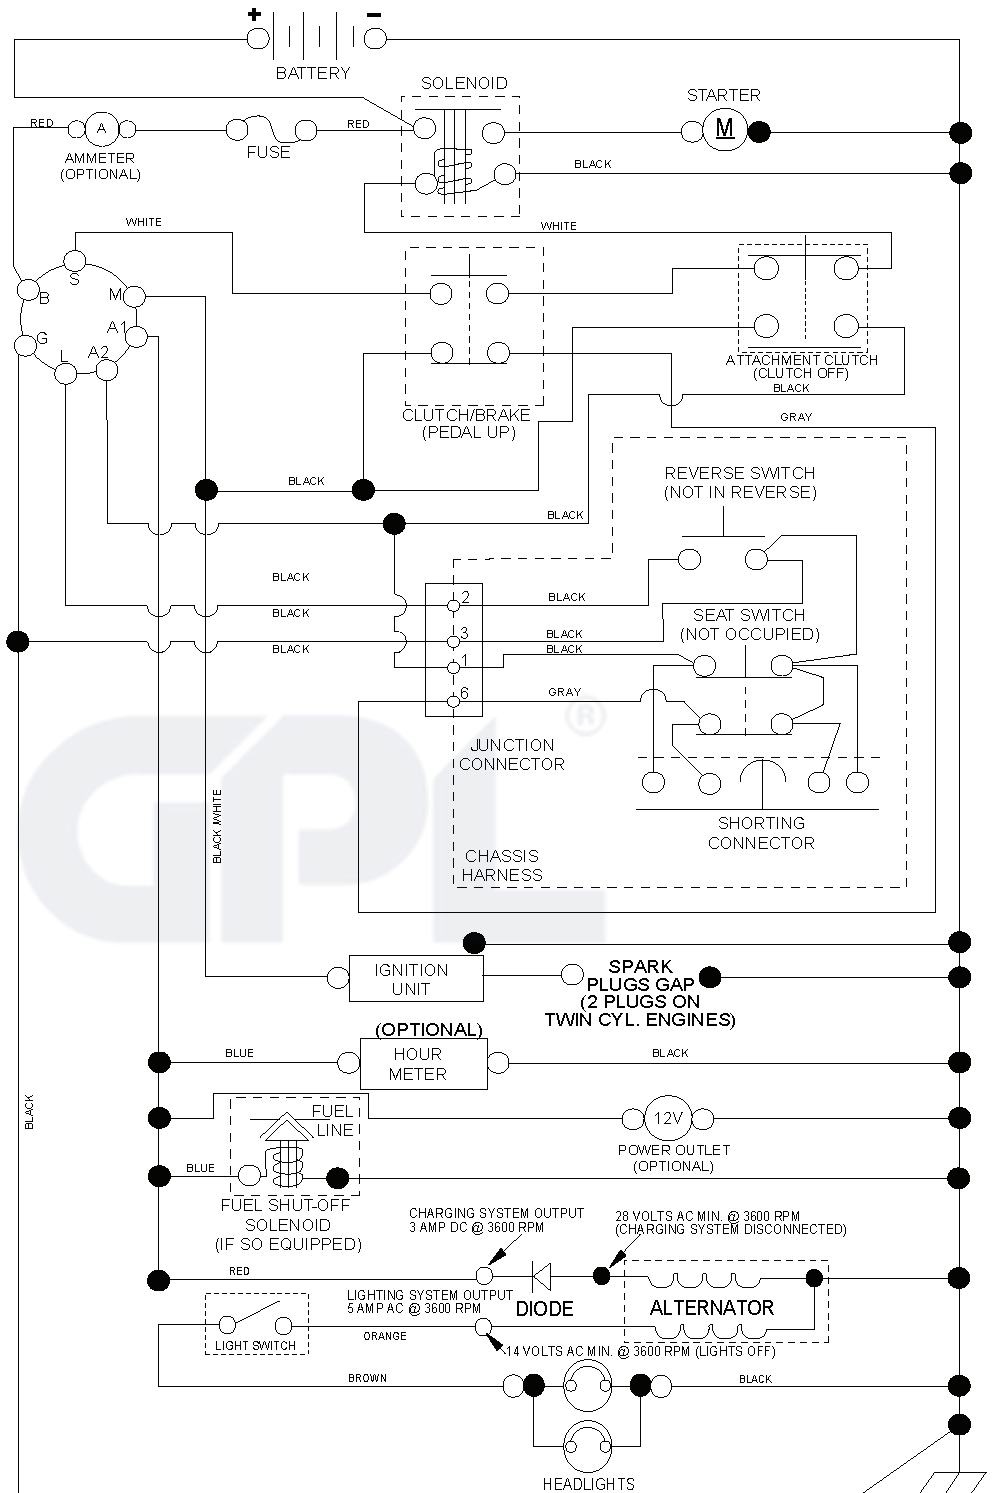

NOTE
YOUR TRACTOR IS EQUIPPED WITH A SPECIAL ALTERNATOR SYSTEM. THE LIGHTS ARE NOT CONNECTED TO THE BATTERY, BUT HAVE THEIR OWN ELECTRICAL SOURCE. BECAUSE OF THIS, THE BRIGHTNESS OF THE LIGHTS WILL CHANGE WITH ENGINE SPEED. AT IDLE THE LIGHTS WILL DIM. AS THE ENGINE IS SPEEDED UP, THE LIGHTS WILL BECOME THEIR BRIGHTEST.