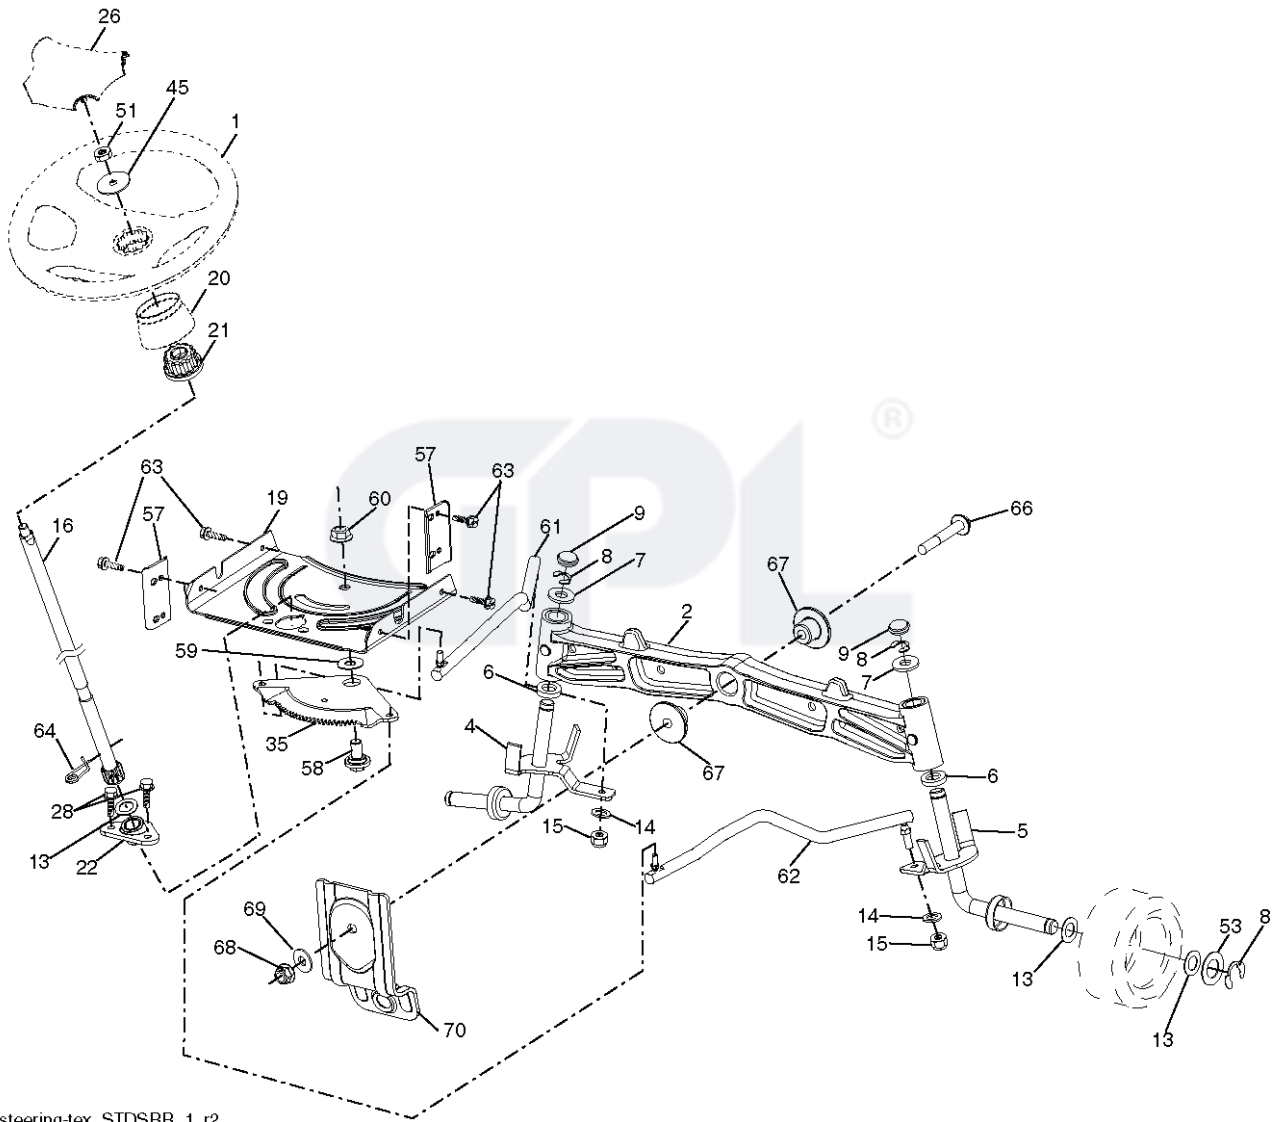

**IGNITION SWITCH**

POSITION	CIRCUIT	"MAKE"
OFF	M+G+A1	
RUN/OVERRIDE	B+A1	
RUN	B+A1	L+A2
START	B + S + A1	

CHASSIS HARNESS CONNECTOR (MATING SIDE)

DASH HARNESS CONNECTOR (MATING SIDE)

**WIRING INSULATED CLIPS**  
 NOTE: IF WIRING INSULATED CLIPS WERE REMOVED FOR SERVICING OF UNIT, THEY SHOULD BE RE-INSTALLED TO PROPERLY SECURE YOUR WIRING.

NON-REMOVABLE CONNECTIONS

REMOVABLE CONNECTIONS

seat-tex\_6.5SL\_1\_r1

---

REF.	PART NO.	DESCRIPTION	REMARK	QTY.	KIT
1	532197511	SEAT		1	
2	532180166	BRACKET		1	
3	532140675	STRAP		1	
6	873800600	NUT		1	
7	532124181	SPRING		1	
8	532171877	BOLT		1	
10	532196977	PLATE		1	
21	532171852	BOLT		1	
37	873800500	LOCK NUT		1	
40	532197661	HANDLE		1	
41	532198200	SPRING		1	
43	874760612	BOLT		1	
44	819133812	WASHER		1	