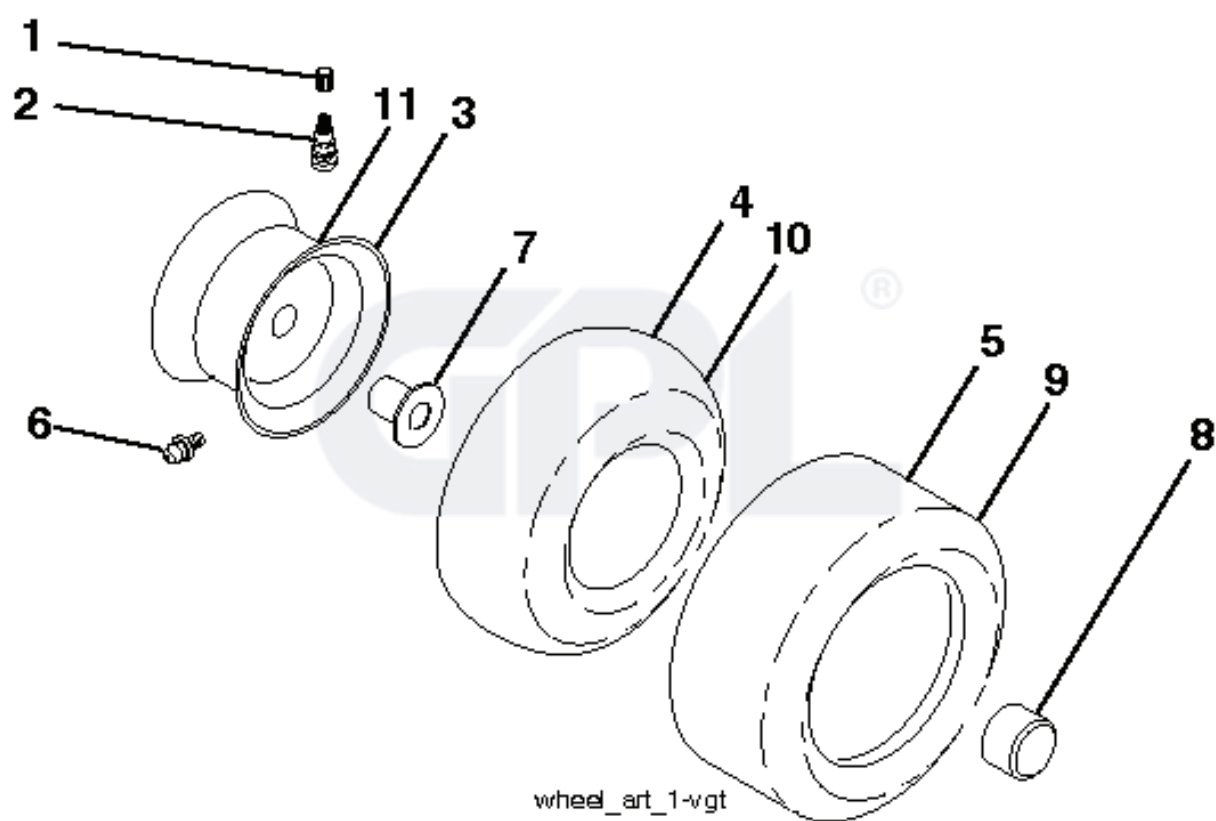

**IGNITION SWITCH**

POSITION	CIRCUIT	"MAKE"
OFF	M+G+A1	
RUN/OVERRIDE	B+A1	
RUN	B+A1	L+A2
START	B + S + A1	

CHASSIS HARNESS CONNECTOR (MATING SIDE)

DASH HARNESS CONNECTOR (MATING SIDE)

**WIRING INSULATED CLIPS**  
 NOTE: IF WIRING INSULATED CLIPS WERE REMOVED FOR SERVICING OF UNIT, THEY SHOULD BE RE-INSTALLED TO PROPERLY SECURE YOUR WIRING.

NON-REMOVABLE CONNECTIONS

REMOVABLE CONNECTIONS

seat-tex\_6.5SL\_1\_r1

---

REF.	PART NO.	DESCRIPTION	REMARK	QTY.	KIT
1	532197511	SEAT		1	
2	532180166	BRACKET		1	
3	532140675	STRAP		1	
6	873800600	NUT		1	
7	532124181	SPRING		1	
8	532171877	BOLT		1	
10	532196977	PLATE		1	
21	532171852	BOLT		1	
37	873800500	LOCK NUT		1	
40	532197661	HANDLE		1	
41	532198200	SPRING		1	
43	874760612	BOLT		1	
44	819133812	WASHER		1	

steering-tex\_STDSRR\_1\_r2

REF.	PART NO.	DESCRIPTION	REMARK	QTY.	KIT
1	532424146	STEERING WHEEL		1	
2	532195968	SHAFT		1	
4	532403087	SPINDLE	LEFT	1	
5	532403088	SPINDLE	RIGHT	1	
6	532124931	WASHER		1	
7	532121748	WASHER		1	
8	812000029	RETAINER RING		1	
9	532121232	HUB CAP		1	
13	532121749	WASHER		1	
14	810040600	WASHER		1	
15	873540600	NUT		1	
16	532408219	SHAFT		1	
19	532194729	PLATE		1	
20	532432784	BOOT		1	
21	532186737	ADAPTER		1	
22	532420537	SUPPORT		1	
26	532424147	HUB CAP		1	
28	817000612	SCREW		1	
35	532194732	PLATE		1	
45	819183812	WASHER		1	
51	873940800	NUT		1	
53	532188967	WASHER		1	
57	532407465	BRACKET		1	
58	532194747	BOLT		1	
59	532194748	WASHER		1	
60	873971000	NUT		1	
61	532194740	LINK	LEFT	1	
62	532194741	LINK	RIGHT	1	
63	817000512	SCREW		1	
64	532199849	SPRING RETAINER		1	
66	871020748	BOLT		1	
67	532194737	BUSHING		1	
68	873900700	NUT		1	
69	532199162	WASHER		1	
70	532196197	BRACKET		1	