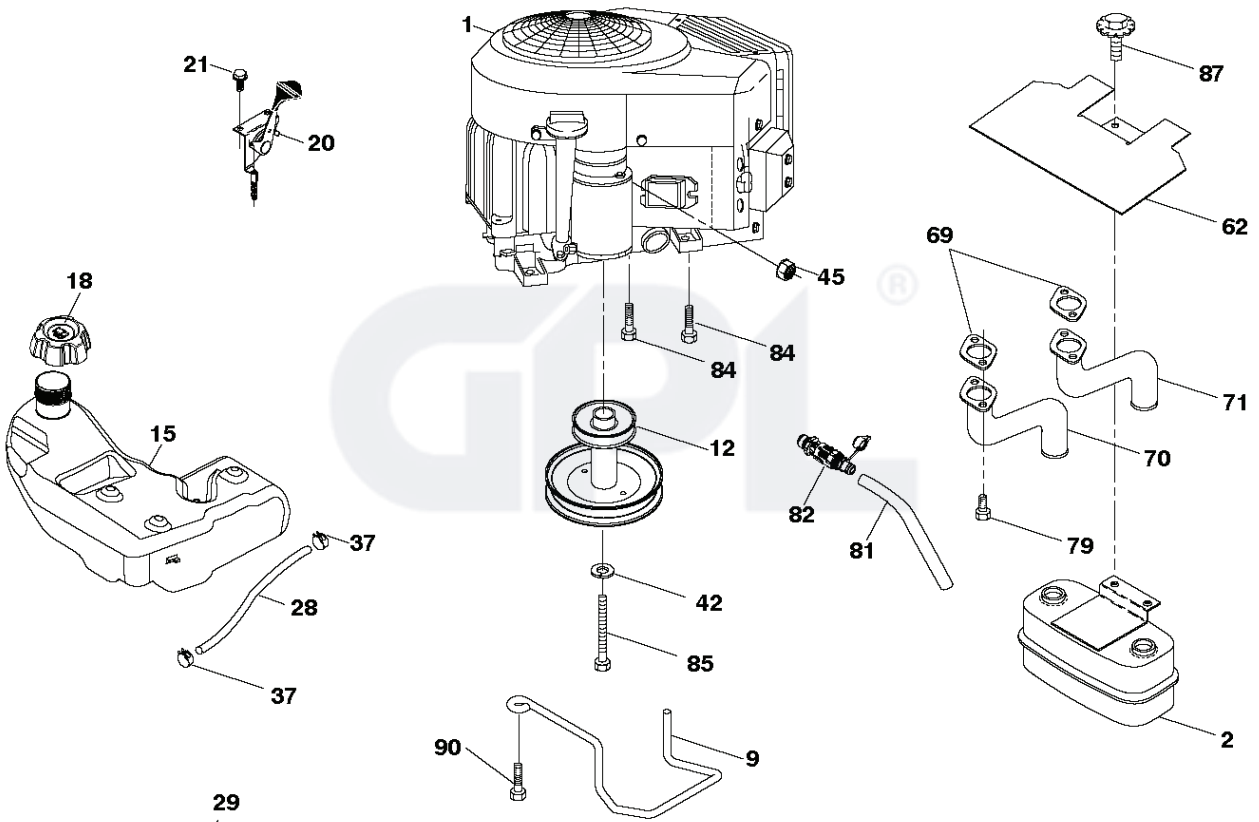

SPARK ARRESTER KIT

engine-tex_bs-2cyl_73

REF.	PART NO.	DESCRIPTION	REMARK	QTY.	KIT
1	000000000	W/O DESCRIPTION	ENGINE B&S MODEL NO. 406777-1518-B1 (438751)	1	
2	532149723	MUFFLER		1	
9	532194320	BELT GUIDE		1	
12	532405471	PULLEY		1	
15	532438080	FUEL TANK		1	
18	532430214	TANK CAP		1	
20	532423502	CONTROL		1	
21	532416358	SCREW		1	
28	532401135	LINE FUEL 64" REAR EMIS		1	
29	532137180	SPARK ARRESTER KIT		1	
37	532123487	HOSE CLAMP		1	
42	810040700	WASHER		1	
45	873510400	NUT		1	
62	532434017	SHIELD		1	
69	532165391	GASKET		1	
70	581881101	TUBE	LEFT	1	
71	581881001	TUBE	RIGHT	1	
79	532183906	SCREW		1	
81	532148456	TUBE		1	
82	532428287	PLUG		1	
84	817060620	SCREW		1	
85	532173937	BOLT		1	
87	532171877	BOLT		1	
90	817000616	SCREW		1