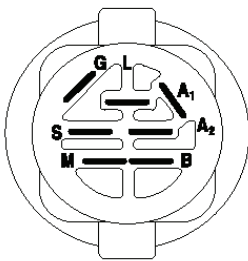

NOTE

YOUR TRACTOR IS EQUIPPED WITH A SPECIAL ALTERNATOR SYSTEM. THE LIGHTS ARE NOT CONNECTED TO THE BATTERY, BUT HAVE THEIR OWN ELECTRICAL SOURCE. BECAUSE OF THIS, THE BRIGHTNESS OF THE LIGHTS WILL CHANGE WITH ENGINE SPEED. AT IDLE THE LIGHTS WILL DIM. AS THE ENGINE IS SPEEDED UP, THE LIGHTS WILL BECOME THEIR BRIGHTEST.

IGNITION SWITCH

POSITION	CIRCUIT	"MAKE"
OFF	M+G+A1	
RUN/OVERRIDE	B+A1	
RUN	B+A1	L+A2
START	B+S+A1