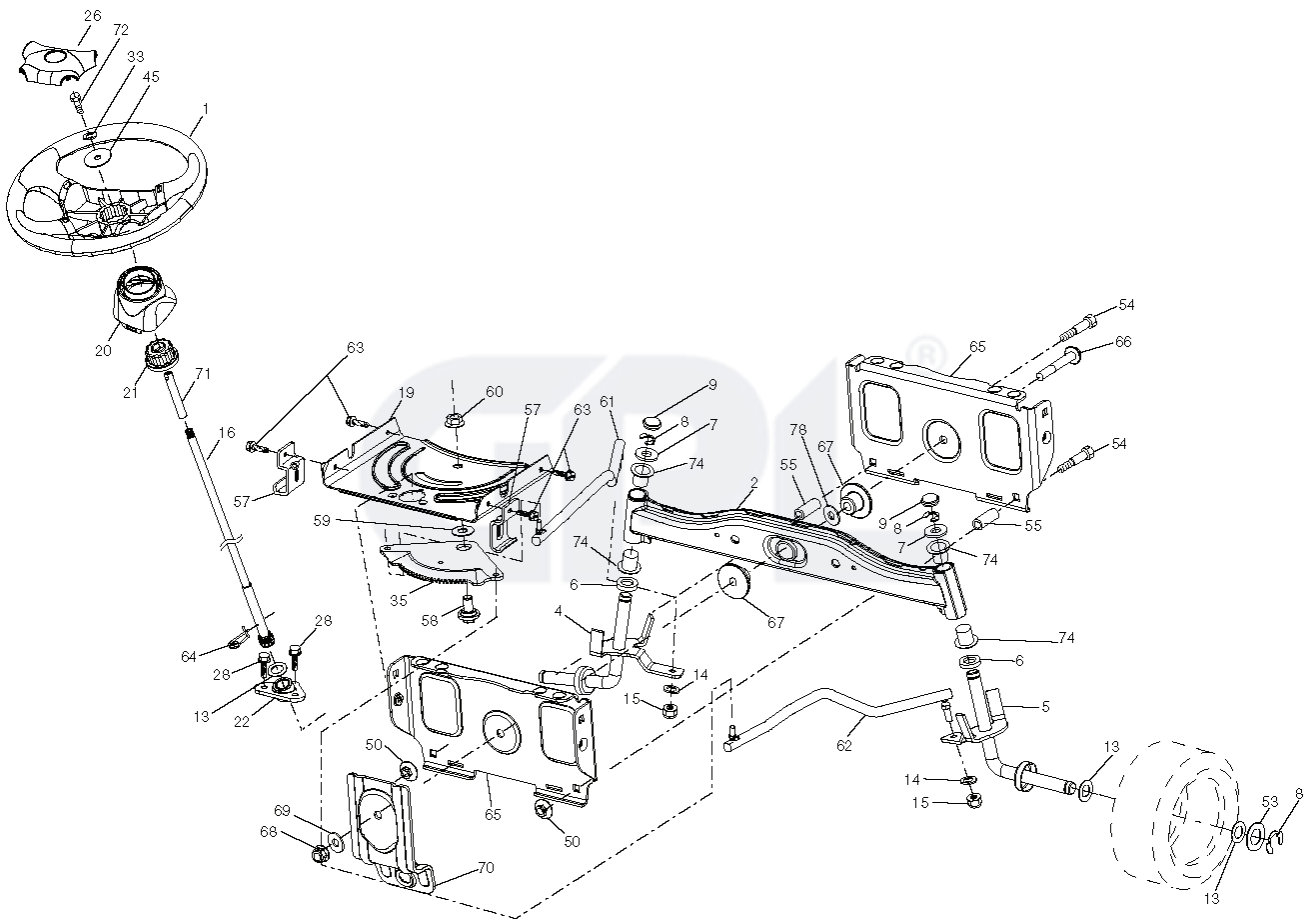

seat-tex_7A-vgt

REF.	PART NO.	DESCRIPTION	REMARK	QTY.	KIT
1	532197511	SEAT		1	
2	532180166	BRACKET		1	
3	532140675	STRAP		1	
6	873800600	NUT		1	
7	532124181	SPRING		1	
8	532171877	BOLT		1	
10	532196977	PLATE		1	
21	532171852	BOLT		1	
37	873800500	LOCK NUT		1	
40	532197661	HANDLE		1	
41	532198200	SPRING		1	
43	874760612	BOLT		1	
44	819133812	WASHER		1	