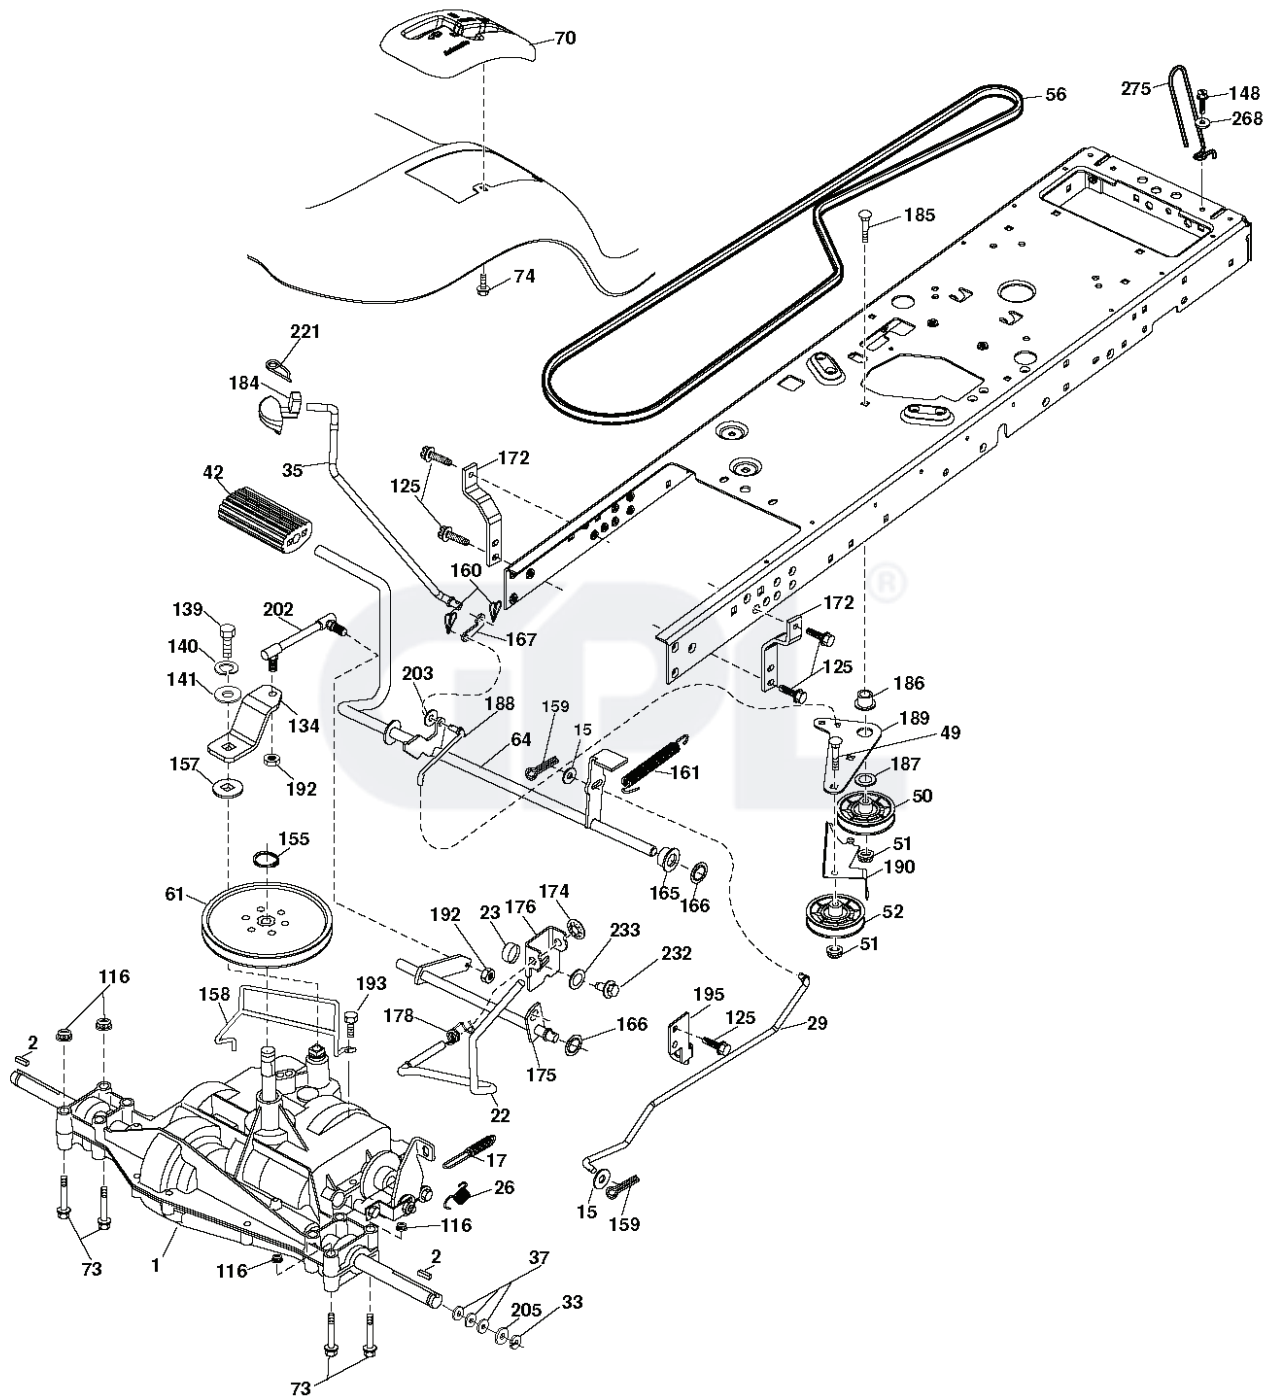

REF.	PART NO.	DESCRIPTION	REMARK	QTY.	KIT
1				1	
2	532123583	KEY		1	
15	819131316	WASHER		1	
17	532197297	SPRING		1	
22	532197660	ROD		1	
23	532171674	KNOB		1	
26	532197455	SPRING		1	
29	532197267	ROD		1	
33	812000001	RETAINER RING		1	
35	532401031	ROD		1	
37	532121749	WASHER		1	
42	532124872	PEDAL RUBBER		1	
49	872110614	BOLT		1	
50	532194327	PULLEY		1	
51	873900600	NUT		1	
52	532194326	PULLEY		1	
56	532194346	BELT		1	
61	532415625	PULLEY		1	
64	532196200	SHAFT		1	
70	532411290	CONSOLE		1	
73	874490544	SCREW		1	
74	532142432	SCREW		1	
116	873900500	NUT		1	
125	817000512	SCREW		1	
134	532402430	LEVER		1	
139	874550412	BOLT		1	
140	810040400	WASHER		1	
141	819091210	WASHER		1	
148	817000612	SCREW		1	
155	812000028	CLIP		1	
157	532105701	WASHER		1	
158	532194352	BELT GUIDE		1	
159	876020412	SPLIT PIN		1	
160	532169484	PIN		1	
161	532105709	SPRING		1	
165	532196212	BUSHING		1	
166	532197290	NUT		1	
167	532405257	LATCH		1	
172	532197657	STRAP		1	
174	532197289	NUT		1	
175	532198981	SHAFT		1	
176	532196214	ARM		1	
178	532197456	SPRING		1	
184	532409747	KNOB		1	
185	872110620	BOLT		1	
186	532194321	SPACER		1	
187	819133210	WASHER		1	
188	532194323	LINK		1	
189	532194317	PLATE		1	
190	532194318	BELT GUIDE		1	
192	532150360	NUT		1	
193	817060512	SCREW		1	
195	532197332	BRACKET		1	
202	532199589	LINK		1	
203	819111116	WASHER		1	
205	532121748	WASHER		1	
221	532403187	SPRING		1	
232	874780716	BOLT		1	
233	532405296	WASHER		1	
268	819131614	WASHER		1	
275	532182402	PROTECTOR		1