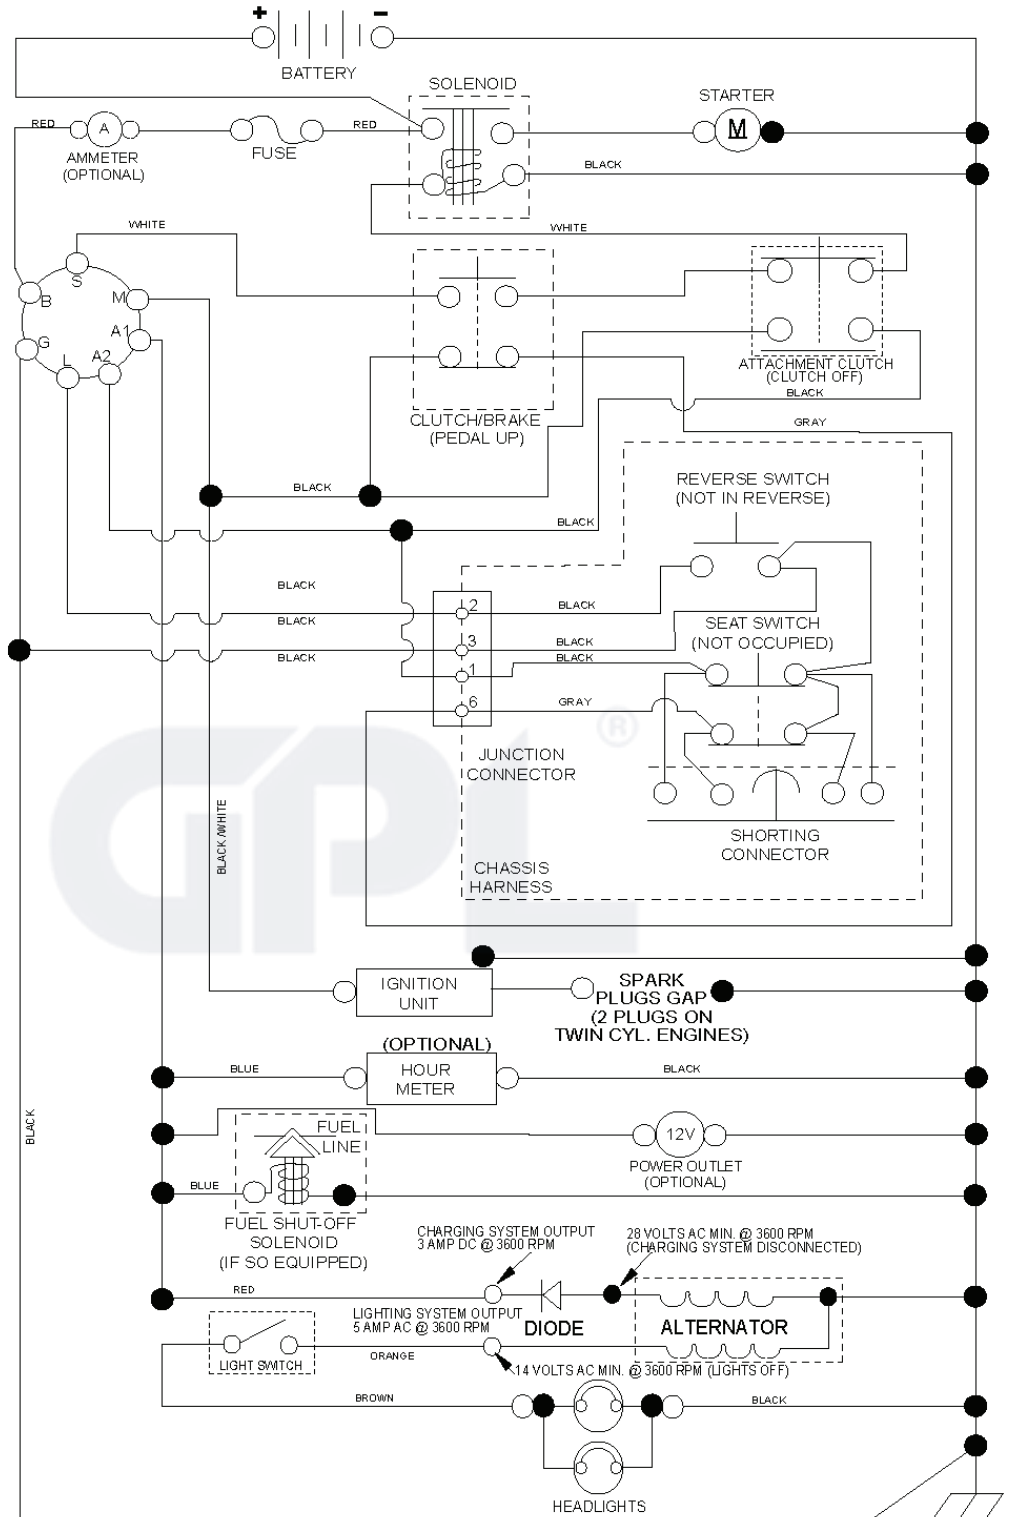

NOTE

YOUR TRACTOR IS EQUIPPED WITH A SPECIAL ALTERNATOR SYSTEM. THE LIGHTS ARE NOT CONNECTED TO THE BATTERY, BUT HAVE THEIR OWN ELECTRICAL SOURCE. BECAUSE OF THIS, THE BRIGHTNESS OF THE LIGHTS WILL CHANGE WITH ENGINE SPEED. AT IDLE THE LIGHTS WILL DIM. AS THE ENGINE IS SPEEDED UP, THE LIGHTS WILL BECOME THEIR BRIGHTEST.

IGNITION SWITCH

POSITION	CIRCUIT	"MAKE"
OFF	M+G+A1	
RUN/OVERRIDE	B+A1	
RUN	B+A1	L+A2
START	B+S+A1	

WIRING INSULATED CLIPS
NOTE: IF WIRING INSULATED CLIPS WERE REMOVED FOR SERVICING OF UNIT, THEY SHOULD BE RE-INSTALLED TO PROPERLY SECURE YOUR WIRING.