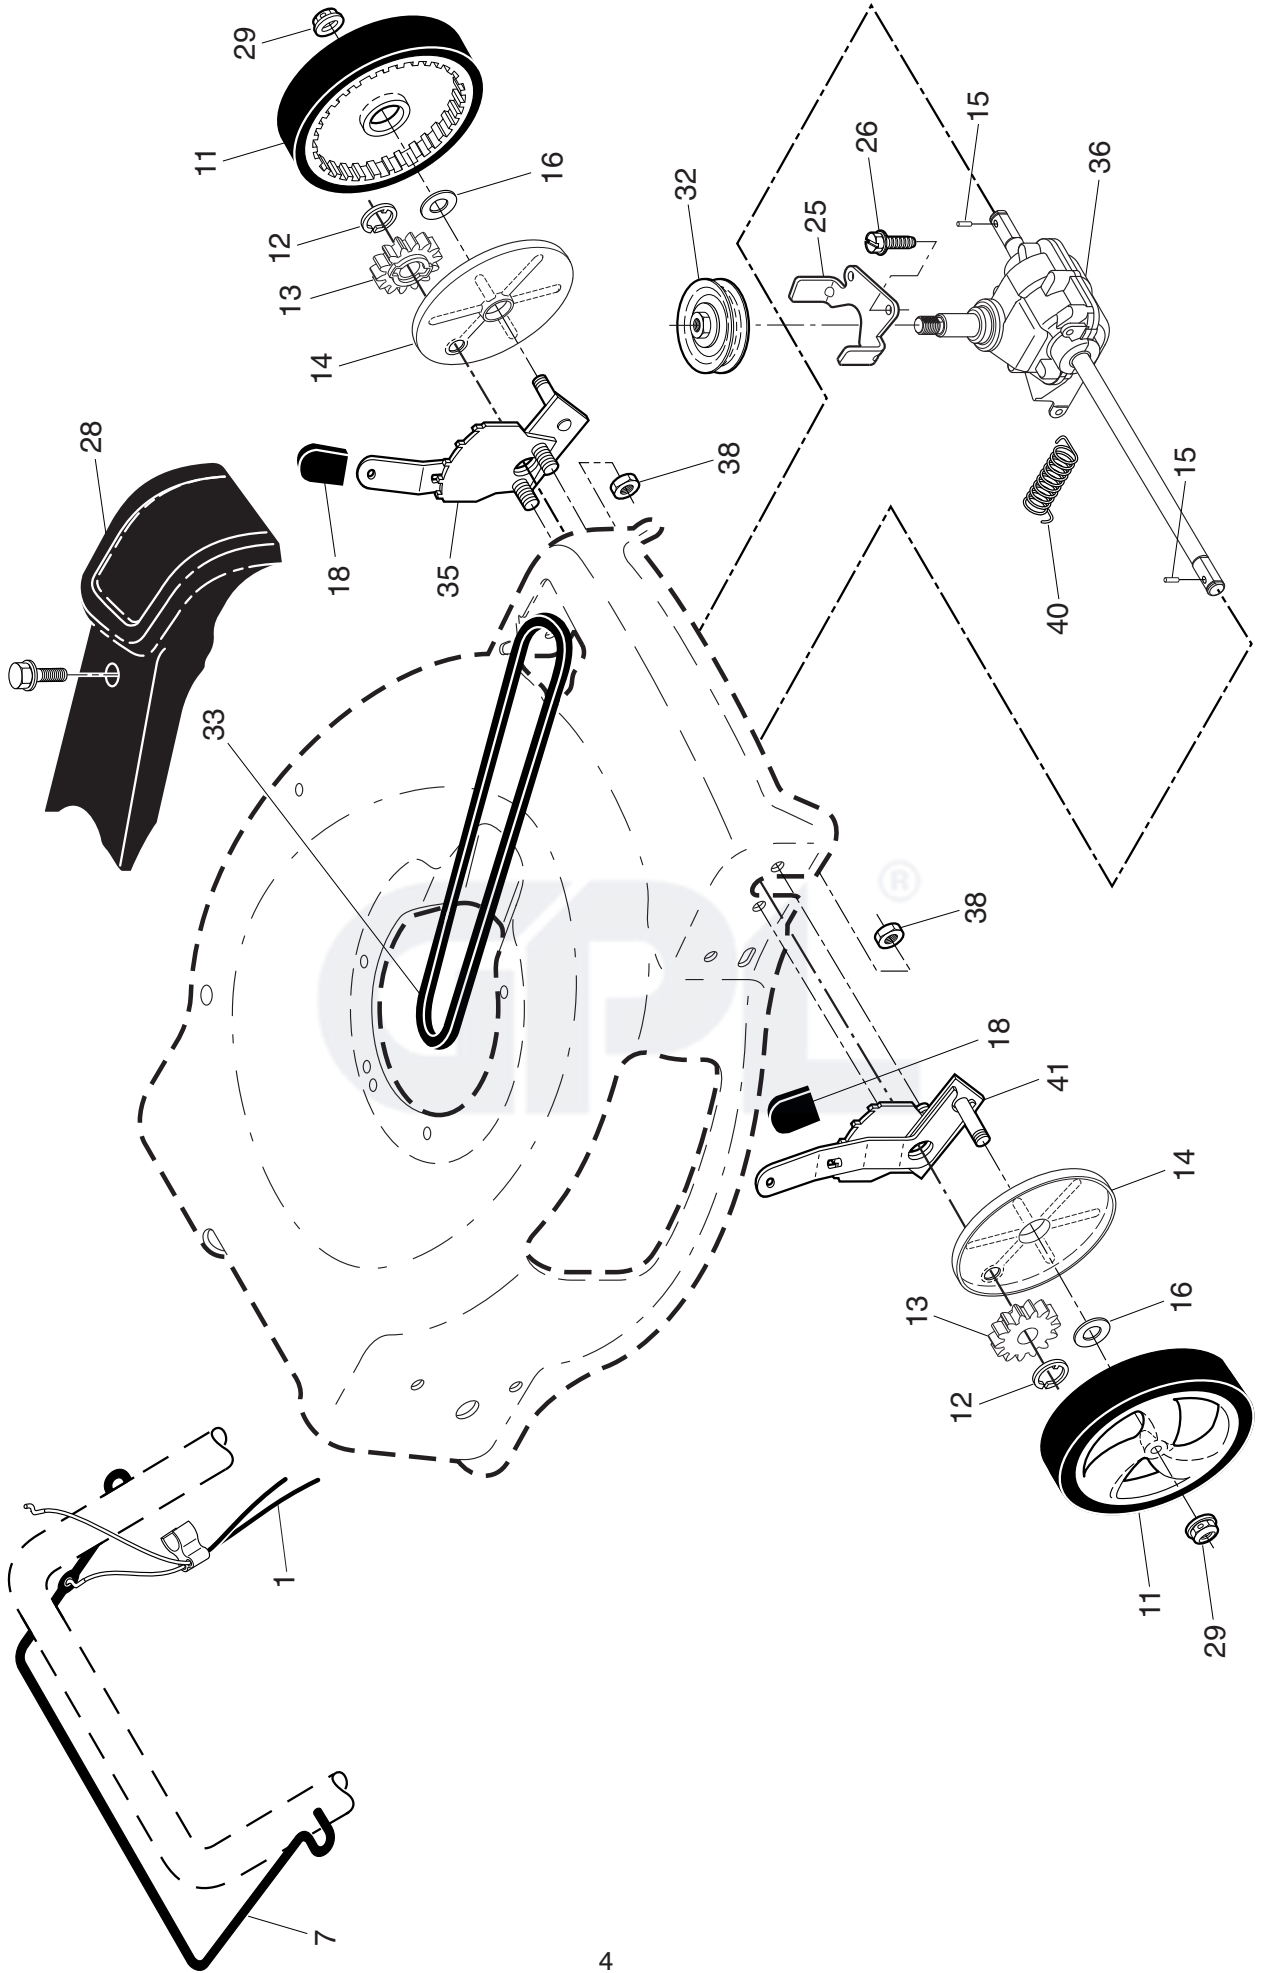

JONSERED ROTARY LAWN MOWER -- MODEL NUMBER LM 2155MD (MFG. ID. NUMBER 96121003601)

JONSERED ROTARY LAWN MOWER - - MODEL NUMBER LM 2155MD (MFG. ID. NUMBER 96121003601)

KEY NO.	PART NO.	DESCRIPTION	KEY NO.	PART NO.	DESCRIPTION
1	585 04 07-01	Cable, Drive Control	28	580 28 99-01	Drive Cover Assembly (Includes Mounting Screw and Pushnut)
7	585 12 31-02	Control Bar, Drive	29	532 40 91-48	Locknut, Hex
11	532 40 25-67	Wheel & Tire Assembly, Front	32	586 98 97-01	Drive Pulley
12	812 00 00-58	E-Ring	33	532 19 68-53	V-Belt
13	532 40 38-49	Pinion	35	581 49 79-07	Wheel Adjuster, Front, LH (Includes Bearing)
14	581 84 04-01	Dust Cover	36	532 42 47-41	Gear Case Assembly, Complete
15	532 40 48-45	Pawl, Drive	38	532 43 81-30	Locknut, Hex 1/4-20
16	532 06 77-25	Washer, Flat 3/8	40	532 40 65-58	Spring
18	532 70 10-37	Selector Knob	41	581 49 79-08	Wheel Adjuster, Front, RH (Includes Bearing)
25	532 43 17-11	Belt Keeper			
26	532 16 34-09	Screw, Hi-Lo Thread #12 x 5/8			

NOTE: All component dimensions given in U.S. inches. 1 inch = 25.4 mm

IMPORTANT: Use only Original Equipment Manufacturer (O.E.M.) replacement parts. Failure to do so could be hazardous, damage your lawn mower and void your warranty.