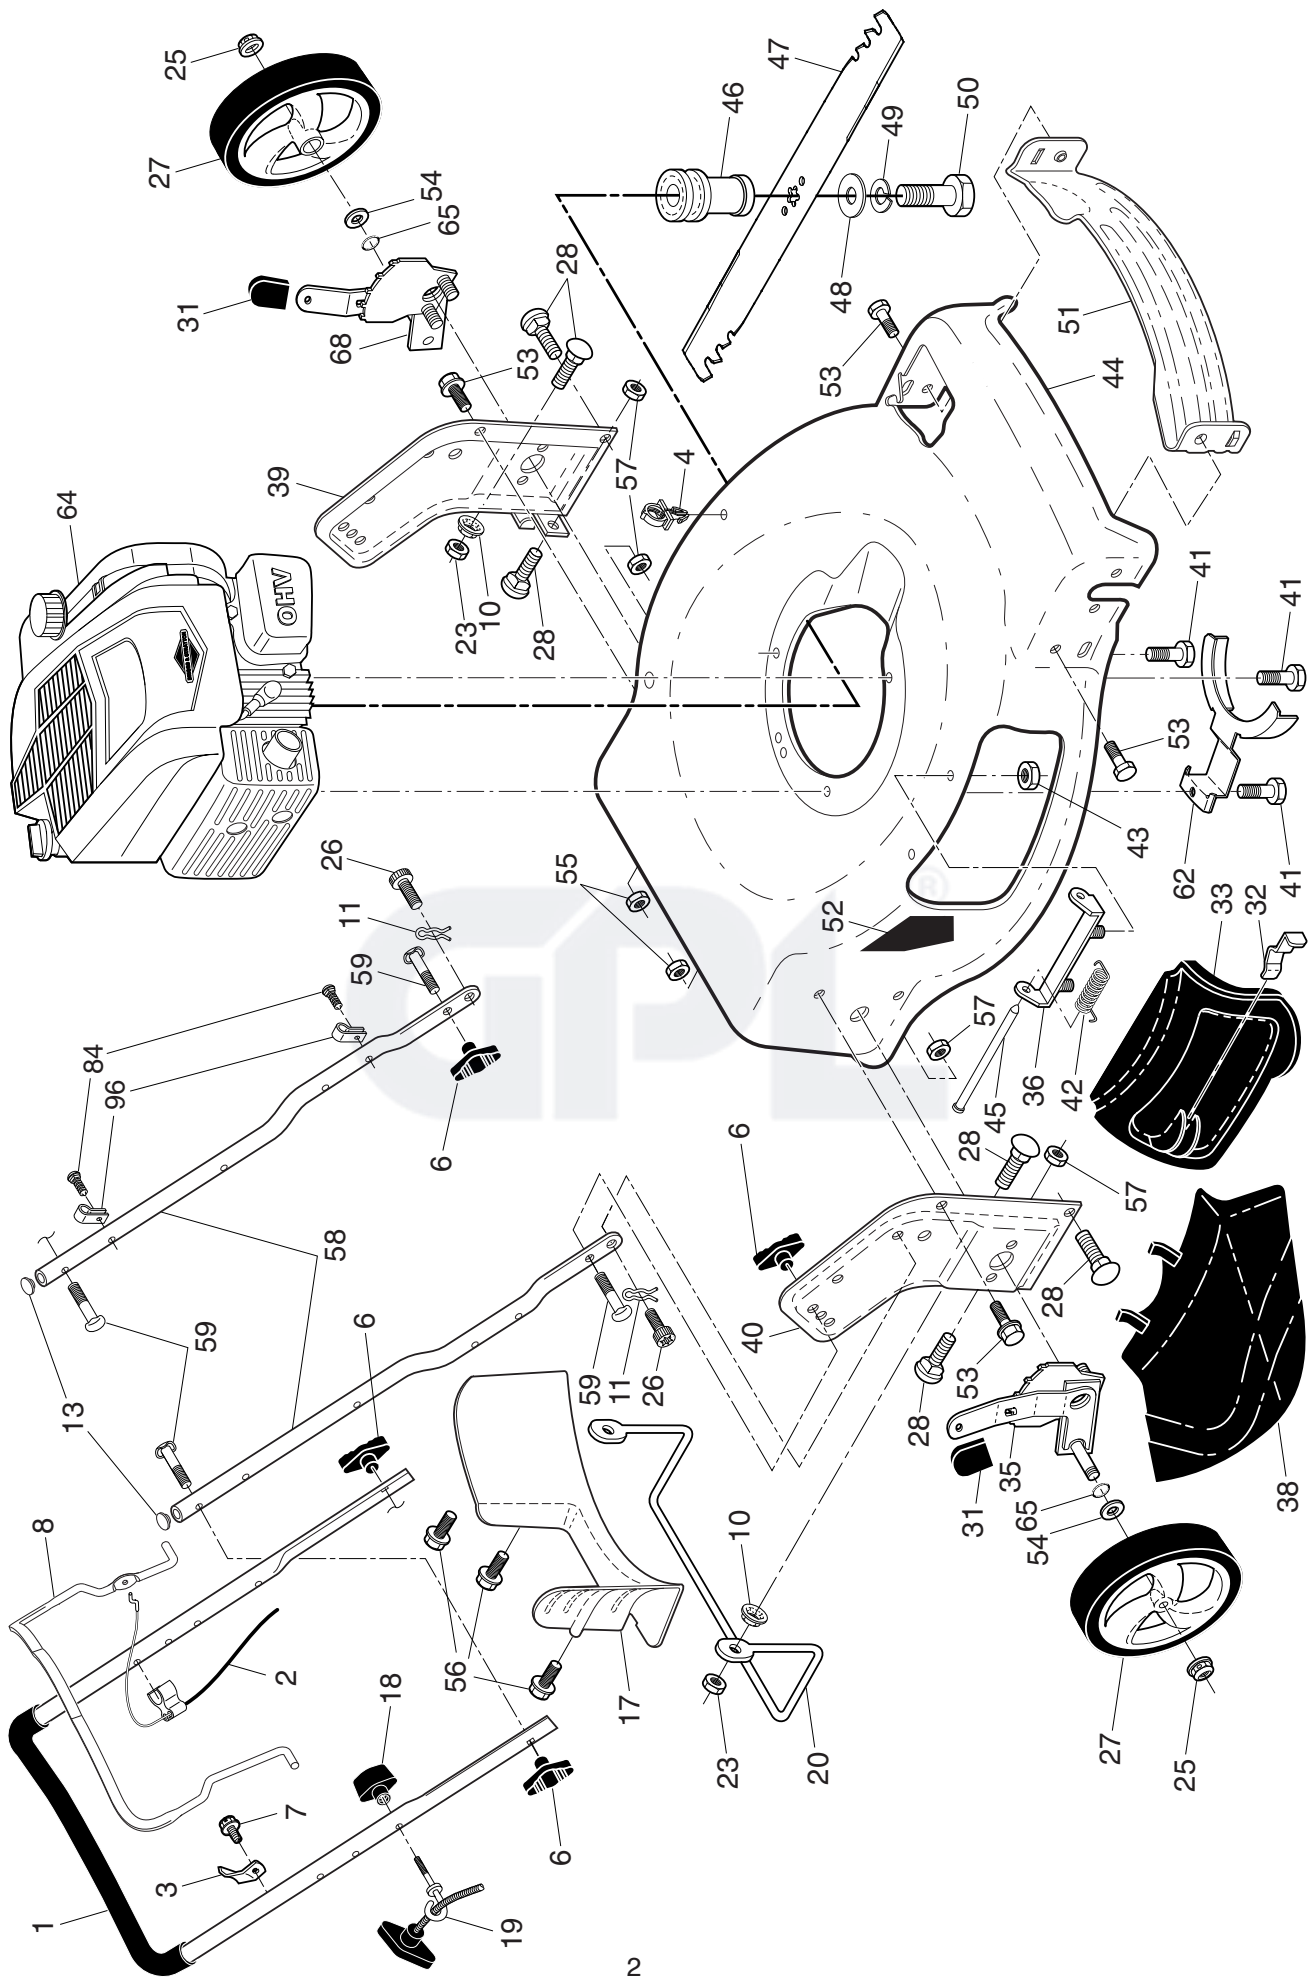

JONSERED ROTARY LAWN MOWER -- MODEL NUMBER LM 2155MD (MFG. ID. NUMBER 96121003601)

JONSERED ROTARY LAWN MOWER - - MODEL NUMBER LM 2155MD (MFG. ID. NUMBER 96121003601)

KEY NO.	PART NO.	DESCRIPTION	KEY NO.	PART NO.	DESCRIPTION
1	585 85 48-14	Upper Handle Assembly (Includes Foam Grip)	44	581 80 17-01	Kit, Lawn Mower Housing
2	532 42 40-33	Engine Zone Control Cable	45	532 17 56-50	Rod, Hinge
3	532 43 00-34	Bracket, Upstop	46	581 47 33-01	Blade Adapter / Pulley
4	532 14 50-06	Guide, Cable	47	580 24 40-01	Blade, 22"
6	532 19 19-38	Handle Knob	48	532 85 10-74	Washer, Hardened
7	532 17 88-48	Screw, Hex Washer Head #10-16 x 5/8	49	532 85 02-63	Washer, Helical
8	532 42 65-05	Control Bar	50	532 85 10-84	Screw, Machine, Hex Head 3/8-24 x 1-3/8 Grade 8
10	532 42 30-63	Palnut	51	532 43 05-99	Front Baffle
11	532 42 55-75	Hairpin	52	532 18 21-66	Decal, Danger
13	532 43 75-16	Plug, Lower Handle Bar	53	817 00 05-10	Screw, Hex Head 5/16
17	532 42 73-07	Rear Baffle	54	532 08 83-48	Washer, Flat
18	581 91 26-01	T-Knob	55	532 19 17-30	Nut, Hex, Flanged 1/4-20
19	581 90 21-01	Rope Guide	56	817 41 13-12	Screw, Hex Washer Head #13 x 3/4
20	532 42 24-67	Footguard	57	532 15 53-77	Locknut, Hex 5/16-18
23	873 97 05-00	Nut, Hex	58	585 90 82-02	Bar, Lower Handle
25	532 40 91-48	Nut, Hex, Flanged	59	532 19 15-74	Handle Bolt
26	532 41 99-45	Screw	62	532 43 50-59	Belt Retainer
27	532 41 13-24	Wheel & Tire Assembly, Rear	64	- - -	Engine, Briggs & Stratton, Model Number 103M02-0027-H1 (Order parts from Briggs & Stratton)
28	586 21 25-01	Bolt, Carriage 5/16-18 x 5/8	65	532 19 74-80	O-Ring
31	532 70 10-37	Selector Knob	68	532 43 11-38	Wheel Adjuster Assembly, LH
32	532 44 11-92	Latch, Mulcher Door	84	532 42 81-24	Fastener, Push
33	532 43 26-42	Mulcher Door	96	532 19 79-91	Clip, Cable
35	532 43 11-39	Wheel Adjuster Assembly, RH	- -	532 42 38-49	Bag of Parts (Includes Key Numbers 6 and 59)
36	532 17 57-35	Hinge Bracket Assembly	- -	115 78 92-20	Operator's Manual, European
38	532 42 61-29	Discharge Deflector	- -	115 78 92-10	Operator's Manual, Scandinavian
39	585 90 07-02	Handle Bracket, LH	- -	115 78 92-50	Operator's Manual, East Bloc
40	585 90 08-02	Handle Bracket, RH	- -	115 78 92-40	Operator's Manual, Baltic
41	532 15 04-06	Screw, Dogpoint 3/8-16 x 1-1/8	- -	115 78 92-53	Operator's Manual, Ukrainian / Turkish
42	532 19 30-00	Spring, Torsion			
43	532 19 17-30	Nut, Hex, Nylock			

NOTE: All component dimensions given in U.S. inches. 1 inch = 25.4 mm

IMPORTANT: Use only Original Equipment Manufacturer (O.E.M.) replacement parts. Failure to do so could be hazardous, damage your lawn mower and void your warranty.