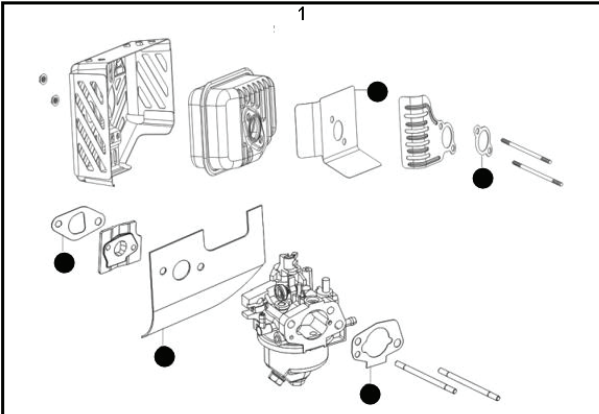

REF.	PART NO.	DESCRIPTION	REMARK	QTY.	KIT
1	579829002	GASKET KIT		1	
2	579829003	SHROUD KIT		1	
3	579829004	CARBURETTOR KIT		1	
4	579829005	MUFFLER KIT		1	
5	579829006	FUEL TANK KIT		1	
6	579829007	FUEL FILTER KIT		1	
7	579829008	IGNITION KIT		1	
8	579829009	GOVERNOR KIT		1	
9	579829010	AIR INTAKE KIT		1	
10	579829011	CYLINDER HEAD KIT		1	
	579829012	DIPSTICK		1	
	579829013	AIR FILTER		1	
	579829014	ENGINE ASSY	NON-VENTED	1