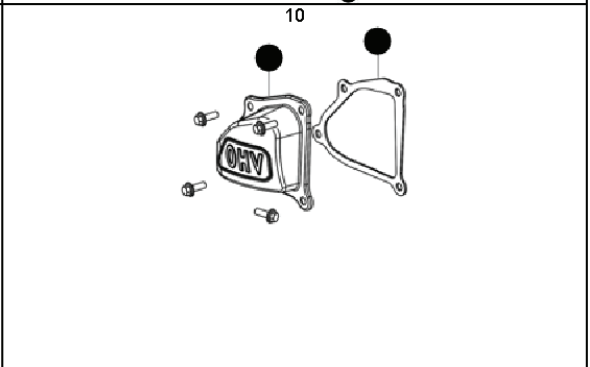

REF.	PART NO.	DESCRIPTION	REMARK	QTY.	KIT
1	579829002	GASKET KIT		1	
2	579829003	SHROUD KIT		1	
3	579829004	CARBURETTOR KIT		1	
4	579829005	MUFFLER KIT		1	
5	579829006	FUEL TANK KIT		1	
6	579829007	FUEL FILTER KIT		1	
7	579829008	IGNITION KIT		1	
8	579829009	GOVERNOR KIT		1	
9	579829010	AIR INTAKE KIT		1	
10	579829011	CYLINDER HEAD KIT		1	
	579829012	DIPSTICK		1	
	579829013	AIR FILTER		1	
	579829014	ENGINE ASSY	NON-VENTED	1