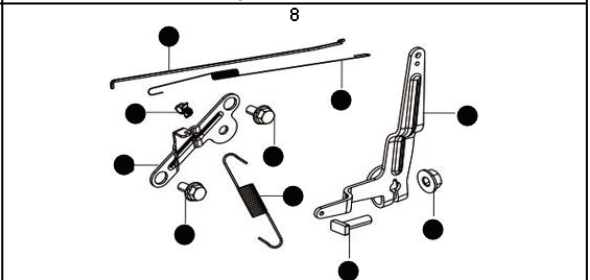

REF.	PART NO.	DESCRIPTION	REMARK	QTY.	KIT
1	579829002	GASKET KIT		1	
2	579829003	SHROUD KIT		1	
3	579829004	CARBURETTOR KIT		1	
4	579829005	MUFFLER KIT		1	
5	579829006	FUEL TANK KIT		1	
6	579829007	FUEL FILTER KIT		1	
7	579829008	IGNITION KIT		1	
8	579829009	GOVERNOR KIT		1	
9	579829010	AIR INTAKE KIT		1	
10	579829011	CYLINDER HEAD KIT		1	
	579829012	DIPSTICK		1	
	579829013	AIR FILTER		1	
	579829014	ENGINE ASSY	NON-VENTED	1