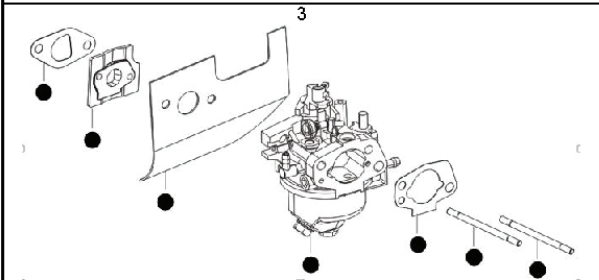

REF.	PART NO.	DESCRIPTION	REMARK	QTY.	KIT
1	579829002	GASKET KIT		1	
2	579829003	SHROUD KIT		1	
3	579829004	CARBURETTOR KIT		1	
4	579829005	MUFFLER KIT		1	
5	579829006	FUEL TANK KIT		1	
6	579829007	FUEL FILTER KIT		1	
7	579829008	IGNITION KIT		1	
8	579829009	GOVERNOR KIT		1	
9	579829010	AIR INTAKE KIT		1	
10	579829011	CYLINDER HEAD KIT		1	
	579829012	DIPSTICK		1	
	579829013	AIR FILTER		1	
	579829014	ENGINE ASSY	NON-VENTED	1