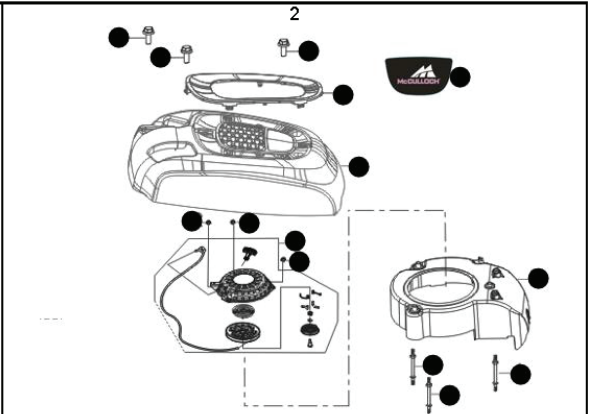

REF.	PART NO.	DESCRIPTION	REMARK	QTY.	KIT
1	579829002	GASKET KIT		1	
2	579829003	SHROUD KIT		1	
3	579829004	CARBURETTOR KIT		1	
4	579829005	MUFFLER KIT		1	
5	579829006	FUEL TANK KIT		1	
6	579829007	FUEL FILTER KIT		1	
7	579829008	IGNITION KIT		1	
8	579829009	GOVERNOR KIT		1	
9	579829010	AIR INTAKE KIT		1	
10	579829011	CYLINDER HEAD KIT		1	
	579829012	DIPSTICK		1	
	579829013	AIR FILTER		1	
	579829014	ENGINE ASSY	NON-VENTED	1