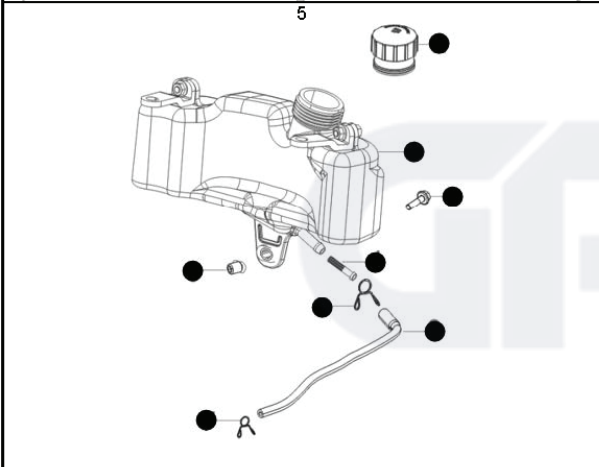

REF.	PART NO.	DESCRIPTION	REMARK	QTY.	KIT
1	579829002	GASKET KIT		1	
2	579829003	SHROUD KIT		1	
3	579829004	CARBURETTOR KIT		1	
4	579829005	MUFFLER KIT		1	
5	579829006	FUEL TANK KIT		1	
6	579829007	FUEL FILTER KIT		1	
7	579829008	IGNITION KIT		1	
8	579829009	GOVERNOR KIT		1	
9	579829010	AIR INTAKE KIT		1	
10	579829011	CYLINDER HEAD KIT		1	
	579829012	DIPSTICK		1	
	579829013	AIR FILTER		1	
	579829014	ENGINE ASSY	NON-VENTED	1