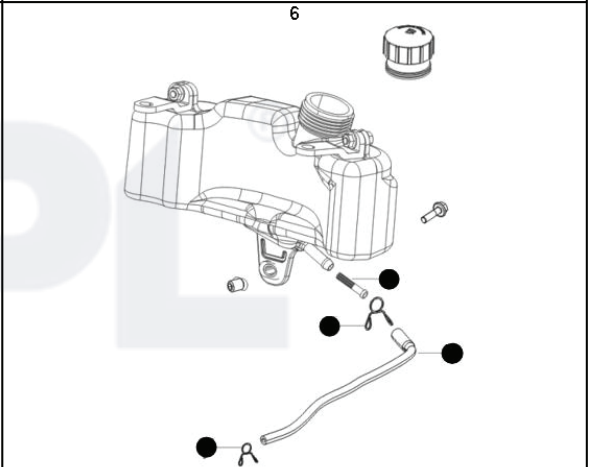

REF.	PART NO.	DESCRIPTION	REMARK	QTY.	KIT
1	579829002	GASKET KIT		1	
2	579829003	SHROUD KIT		1	
3	579829004	CARBURETTOR KIT		1	
4	579829005	MUFFLER KIT		1	
5	579829006	FUEL TANK KIT		1	
6	579829007	FUEL FILTER KIT		1	
7	579829008	IGNITION KIT		1	
8	579829009	GOVERNOR KIT		1	
9	579829010	AIR INTAKE KIT		1	
10	579829011	CYLINDER HEAD KIT		1	
	579829012	DIPSTICK		1	
	579829013	AIR FILTER		1	
	579829014	ENGINE ASSY	NON-VENTED	1