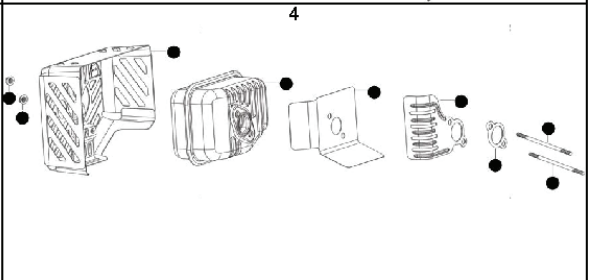

REF.	PART NO.	DESCRIPTION	REMARK	QTY.	KIT
1	579829002	GASKET KIT		1	
2	579829003	SHROUD KIT		1	
3	579829004	CARBURETTOR KIT		1	
4	579829005	MUFFLER KIT		1	
5	579829006	FUEL TANK KIT		1	
6	579829007	FUEL FILTER KIT		1	
7	579829008	IGNITION KIT		1	
8	579829009	GOVERNOR KIT		1	
9	579829010	AIR INTAKE KIT		1	
10	579829011	CYLINDER HEAD KIT		1	
	579829012	DIPSTICK		1	
	579829013	AIR FILTER		1	
	579829014	ENGINE ASSY	NON-VENTED	1