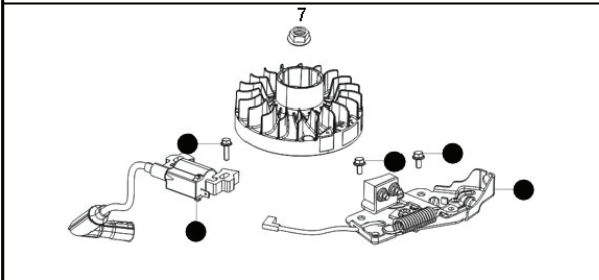

REF.	PART NO.	DESCRIPTION	REMARK	QTY.	KIT
1	579829002	GASKET KIT		1	
2	579829003	SHROUD KIT		1	
3	579829004	CARBURETTOR KIT		1	
4	579829005	MUFFLER KIT		1	
5	579829006	FUEL TANK KIT		1	
6	579829007	FUEL FILTER KIT		1	
7	579829008	IGNITION KIT		1	
8	579829009	GOVERNOR KIT		1	
9	579829010	AIR INTAKE KIT		1	
10	579829011	CYLINDER HEAD KIT		1	
	579829012	DIPSTICK		1	
	579829013	AIR FILTER		1	
	579829014	ENGINE ASSY	NON-VENTED	1