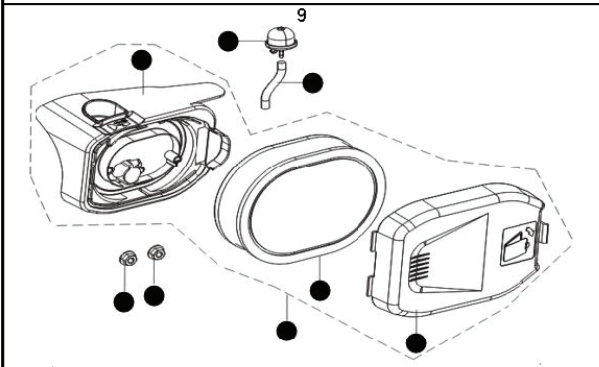

REF.	PART NO.	DESCRIPTION	REMARK	QTY.	KIT
1	579829002	GASKET KIT		1	
2	579829003	SHROUD KIT		1	
3	579829004	CARBURETTOR KIT		1	
4	579829005	MUFFLER KIT		1	
5	579829006	FUEL TANK KIT		1	
6	579829007	FUEL FILTER KIT		1	
7	579829008	IGNITION KIT		1	
8	579829009	GOVERNOR KIT		1	
9	579829010	AIR INTAKE KIT		1	
10	579829011	CYLINDER HEAD KIT		1	
	579829012	DIPSTICK		1	
	579829013	AIR FILTER		1	
	579829014	ENGINE ASSY	NON-VENTED	1