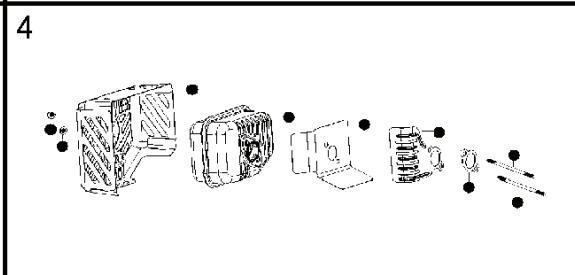

M53-150WR Classic, 96708760102, 2019-0

GPL[®]

SPARE PARTS LIST

REF.	PART NO.	DESCRIPTION	REMARK	QTY.	KIT
1	579829002	GASKET KIT		1	
2	579829003	SHROUD KIT		1	
3	579829004	CARBURETTOR KIT		1	
4	579829005	MUFFLER KIT		1	
5	579829006	FUEL TANK KIT		1	
6	579829007	FUEL FILTER KIT		1	
7	579829008	IGNITION KIT		1	
8	579829009	GOVERNOR KIT		1	
9	579829010	AIR INTAKE KIT		1	
10	579829011	CYLINDER HEAD KIT		1	
-	579829012	DIPSTICK		1	
-	579829013	AIR FILTER		1	
-	579820214	FUEL CAP		1	