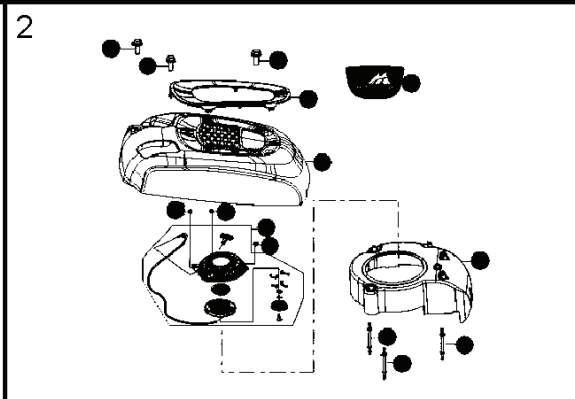

M53-150WR Classic, 96708760102, 2019-0

GPL[®]

SPARE PARTS LIST

REF.	PART NO.	DESCRIPTION	REMARK	QTY.	KIT
1	579829002	GASKET KIT		1	
2	579829003	SHROUD KIT		1	
3	579829004	CARBURETTOR KIT		1	
4	579829005	MUFFLER KIT		1	
5	579829006	FUEL TANK KIT		1	
6	579829007	FUEL FILTER KIT		1	
7	579829008	IGNITION KIT		1	
8	579829009	GOVERNOR KIT		1	
9	579829010	AIR INTAKE KIT		1	
10	579829011	CYLINDER HEAD KIT		1	
-	579829012	DIPSTICK		1	
-	579829013	AIR FILTER		1	
-	579820214	FUEL CAP		1	