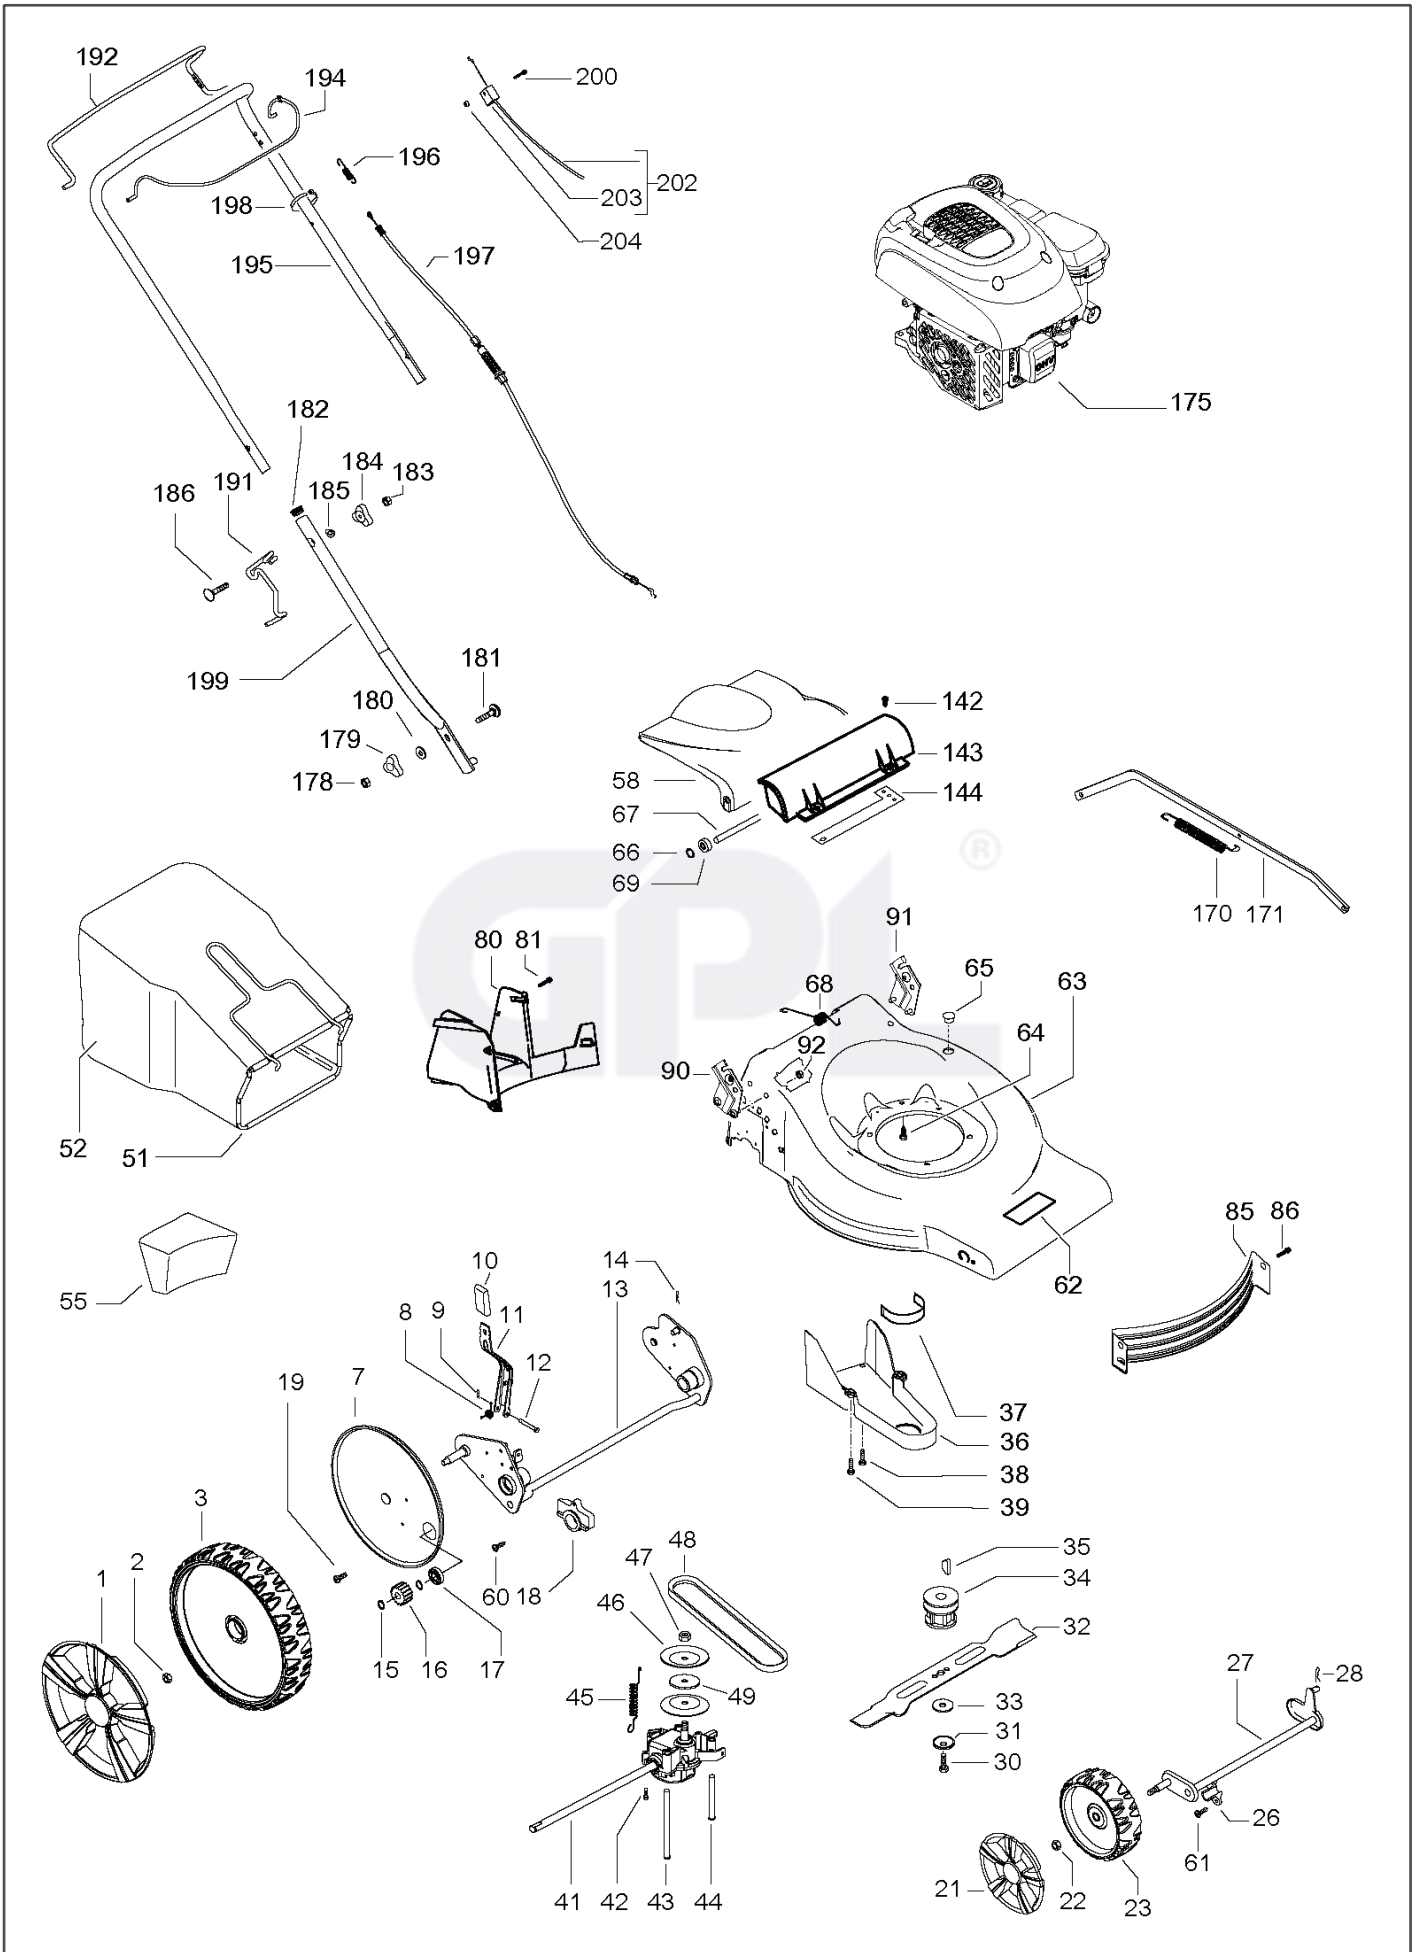

M53-150WR Classic, 96708760102, 2019-0

GPL[®]

SPARE PARTS LIST

REF.	PART NO.	DESCRIPTION	REMARK	QTY.	KIT
1	579829002	GASKET KIT		1	
2	579829003	SHROUD KIT		1	
3	579829004	CARBURETTOR KIT		1	
4	579829005	MUFFLER KIT		1	
5	579829006	FUEL TANK KIT		1	
6	579829007	FUEL FILTER KIT		1	
7	579829008	IGNITION KIT		1	
8	579829009	GOVERNOR KIT		1	
9	579829010	AIR INTAKE KIT		1	
10	579829011	CYLINDER HEAD KIT		1	
-	579829012	DIPSTICK		1	
-	579829013	AIR FILTER		1	
-	579820214	FUEL CAP		1	