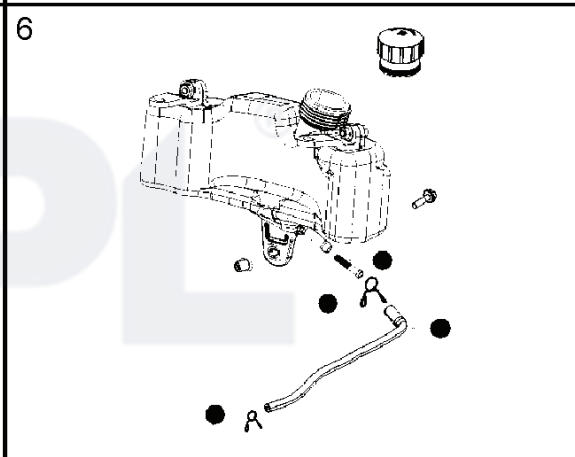

M53-150WR Classic, 96708760102, 2019-0

GPL[®]

SPARE PARTS LIST

REF.	PART NO.	DESCRIPTION	REMARK	QTY.	KIT
1	579829002	GASKET KIT		1	
2	579829003	SHROUD KIT		1	
3	579829004	CARBURETTOR KIT		1	
4	579829005	MUFFLER KIT		1	
5	579829006	FUEL TANK KIT		1	
6	579829007	FUEL FILTER KIT		1	
7	579829008	IGNITION KIT		1	
8	579829009	GOVERNOR KIT		1	
9	579829010	AIR INTAKE KIT		1	
10	579829011	CYLINDER HEAD KIT		1	
-	579829012	DIPSTICK		1	
-	579829013	AIR FILTER		1	
-	579820214	FUEL CAP		1	