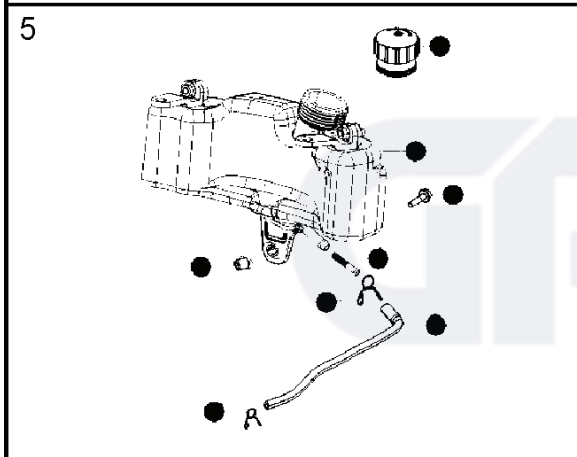

M53-150WR Classic, 96708760102, 2019-0

GPL[®]

SPARE PARTS LIST

REF.	PART NO.	DESCRIPTION	REMARK	QTY.	KIT
1	579829002	GASKET KIT		1	
2	579829003	SHROUD KIT		1	
3	579829004	CARBURETTOR KIT		1	
4	579829005	MUFFLER KIT		1	
5	579829006	FUEL TANK KIT		1	
6	579829007	FUEL FILTER KIT		1	
7	579829008	IGNITION KIT		1	
8	579829009	GOVERNOR KIT		1	
9	579829010	AIR INTAKE KIT		1	
10	579829011	CYLINDER HEAD KIT		1	
-	579829012	DIPSTICK		1	
-	579829013	AIR FILTER		1	
-	579820214	FUEL CAP		1	