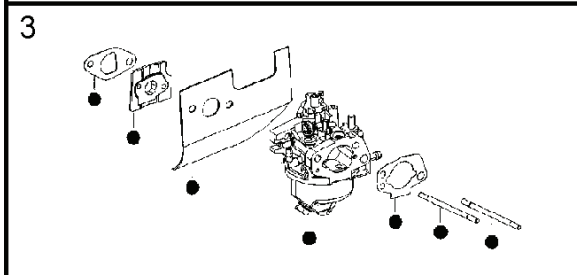

M53-150WR Classic, 96708760102, 2019-0

GPL[®]

SPARE PARTS LIST

REF.	PART NO.	DESCRIPTION	REMARK	QTY.	KIT
1	579829002	GASKET KIT		1	
2	579829003	SHROUD KIT		1	
3	579829004	CARBURETTOR KIT		1	
4	579829005	MUFFLER KIT		1	
5	579829006	FUEL TANK KIT		1	
6	579829007	FUEL FILTER KIT		1	
7	579829008	IGNITION KIT		1	
8	579829009	GOVERNOR KIT		1	
9	579829010	AIR INTAKE KIT		1	
10	579829011	CYLINDER HEAD KIT		1	
-	579829012	DIPSTICK		1	
-	579829013	AIR FILTER		1	
-	579820214	FUEL CAP		1	