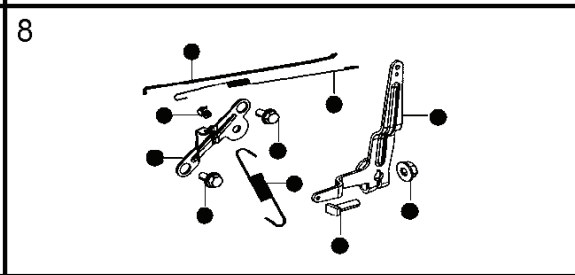

M53-150WR Classic, 96708760102, 2019-0

GPL[®]

SPARE PARTS LIST

REF.	PART NO.	DESCRIPTION	REMARK	QTY.	KIT
1	579829002	GASKET KIT		1	
2	579829003	SHROUD KIT		1	
3	579829004	CARBURETTOR KIT		1	
4	579829005	MUFFLER KIT		1	
5	579829006	FUEL TANK KIT		1	
6	579829007	FUEL FILTER KIT		1	
7	579829008	IGNITION KIT		1	
8	579829009	GOVERNOR KIT		1	
9	579829010	AIR INTAKE KIT		1	
10	579829011	CYLINDER HEAD KIT		1	
-	579829012	DIPSTICK		1	
-	579829013	AIR FILTER		1	
-	579820214	FUEL CAP		1	