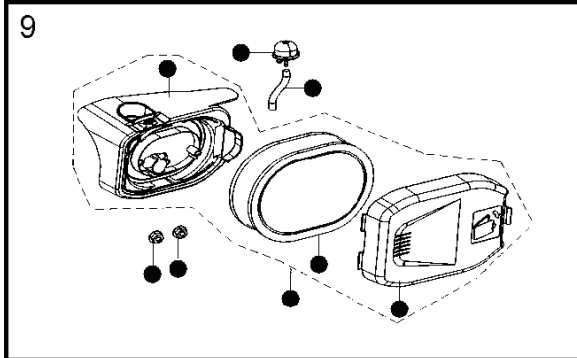

M53-150WR Classic, 96708760102, 2019-0

GPL[®]

SPARE PARTS LIST

REF.	PART NO.	DESCRIPTION	REMARK	QTY.	KIT
1	579829002	GASKET KIT		1	
2	579829003	SHROUD KIT		1	
3	579829004	CARBURETTOR KIT		1	
4	579829005	MUFFLER KIT		1	
5	579829006	FUEL TANK KIT		1	
6	579829007	FUEL FILTER KIT		1	
7	579829008	IGNITION KIT		1	
8	579829009	GOVERNOR KIT		1	
9	579829010	AIR INTAKE KIT		1	
10	579829011	CYLINDER HEAD KIT		1	
-	579829012	DIPSTICK		1	
-	579829013	AIR FILTER		1	
-	579820214	FUEL CAP		1	