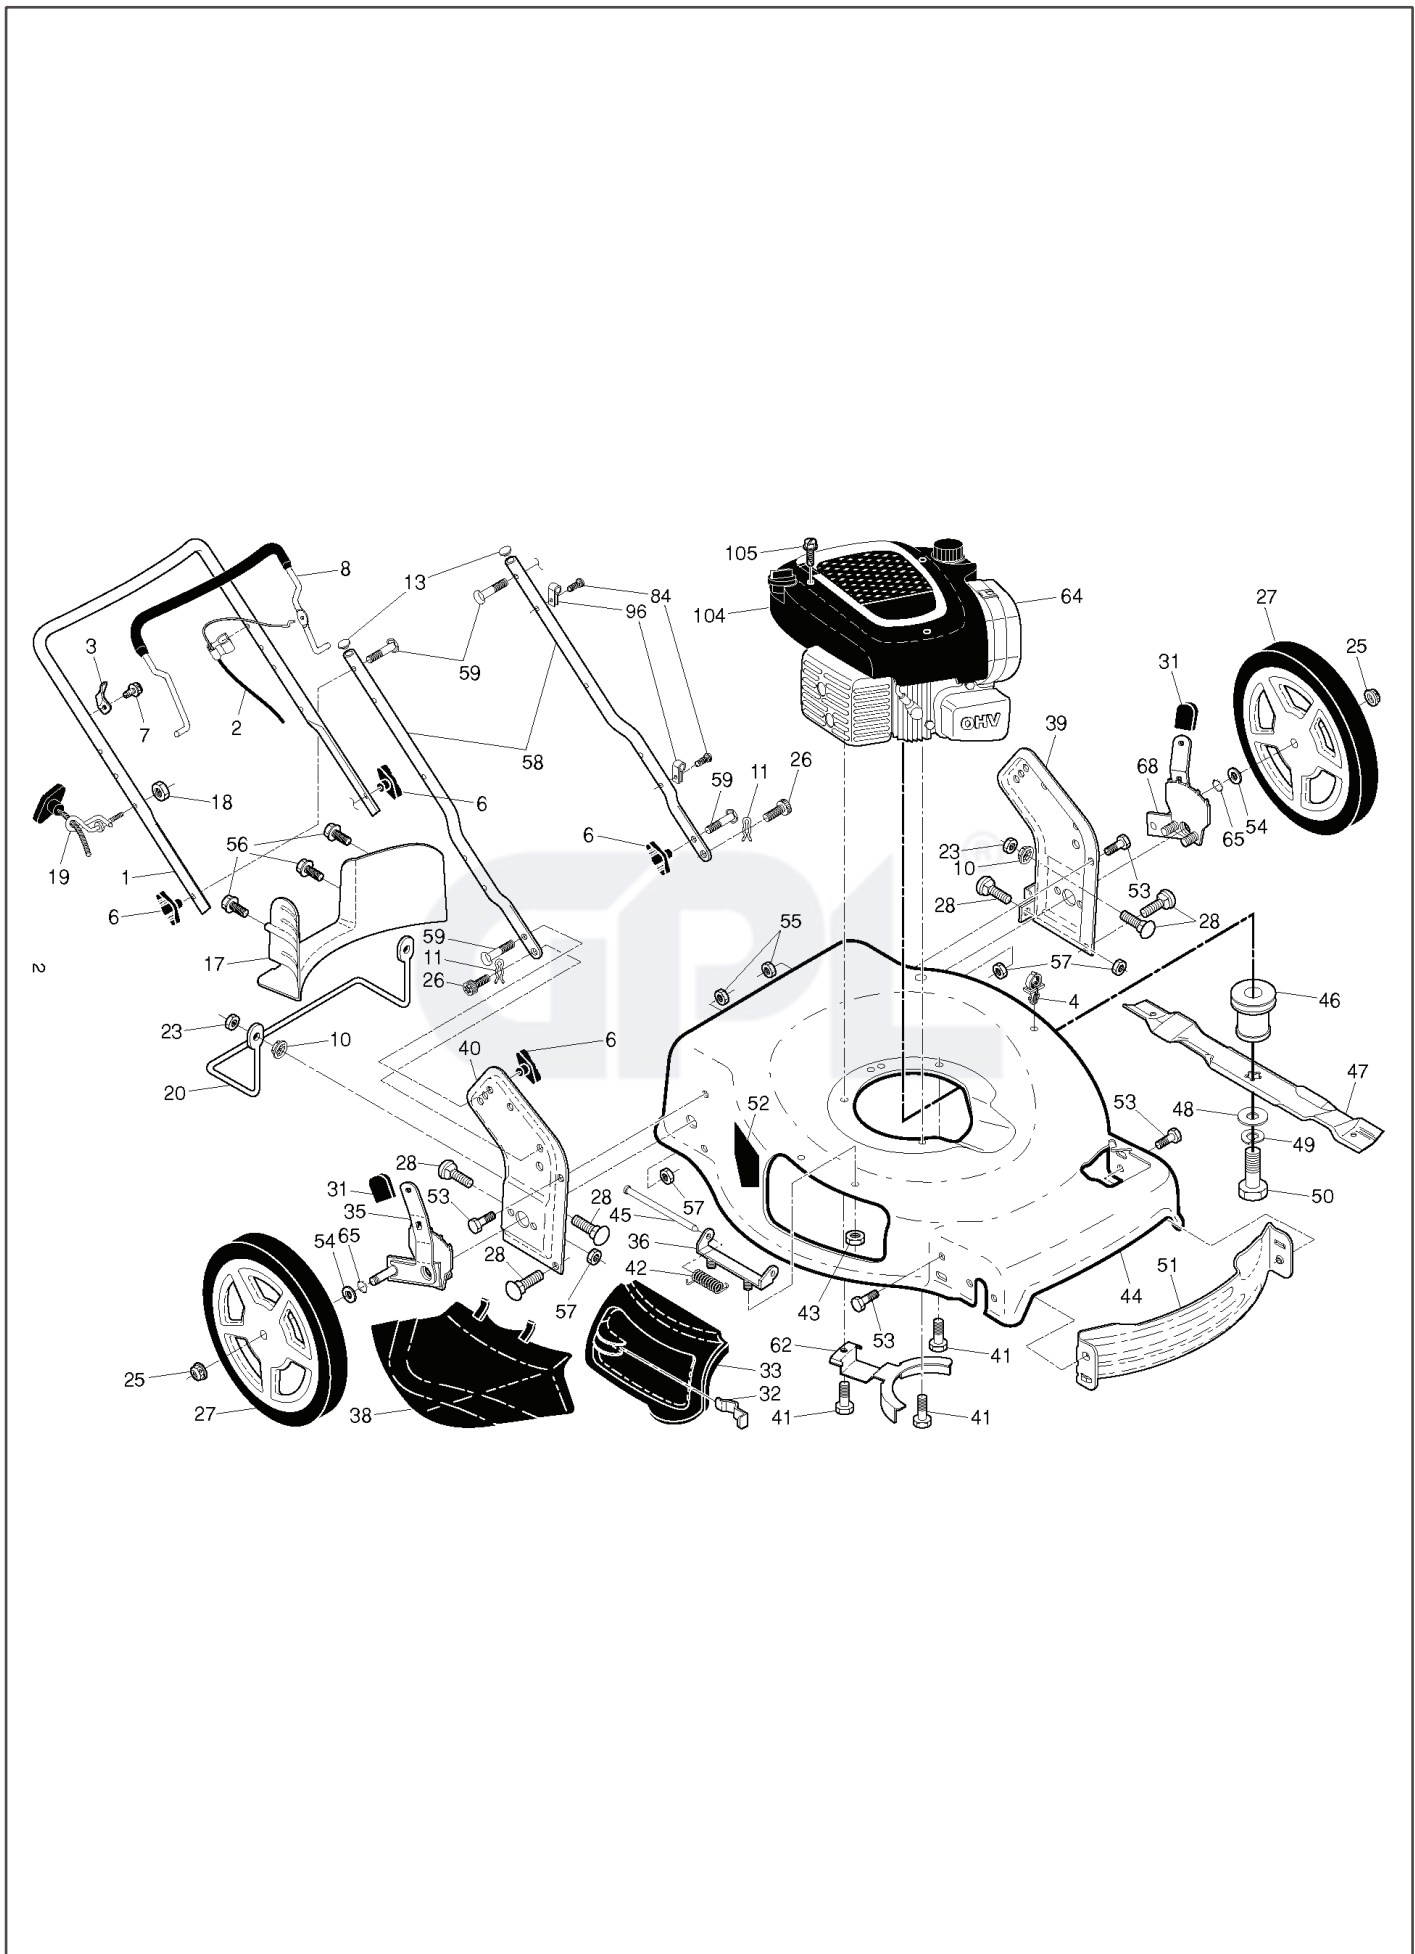

M56-140WF, 96121002500, 2013-01

---

**SPARE PARTS LIST**

REF.	PART NO.	DESCRIPTION	REMARK	QTY.	KIT
1	581076701	DRIVE CABLE		1	
7	580659302	BAIL		1	
11	581009205	WHEEL ASSY		1	
12	812000058	E-CLIP		1	
13	532403849	PINION		1	
14	581840401	DUST COVER		1	
15	532404845	PAWL DRIVE		1	
16	532067725	WASHER		1	
17	000000000	W/O DESCRIPTION		1	
18	532087877	KNOB		1	
25	532431711	BRACKET		1	
26	532163409	SCREW		1	
28	580992001	FRONT COVER ASSY	Includes Mounting Screw & Pushnut	1	
29	532409148	NUT		1	
32	532443262	PULLEY		1	
33	532196853	BELT		1	
35	532431144	ADJUSTER		1	
36	532424741	GEARBOX		1	
38	532191730	NUT		1	
40	532406558	SPRING		1	
41	532431122	ADJUSTER		1	