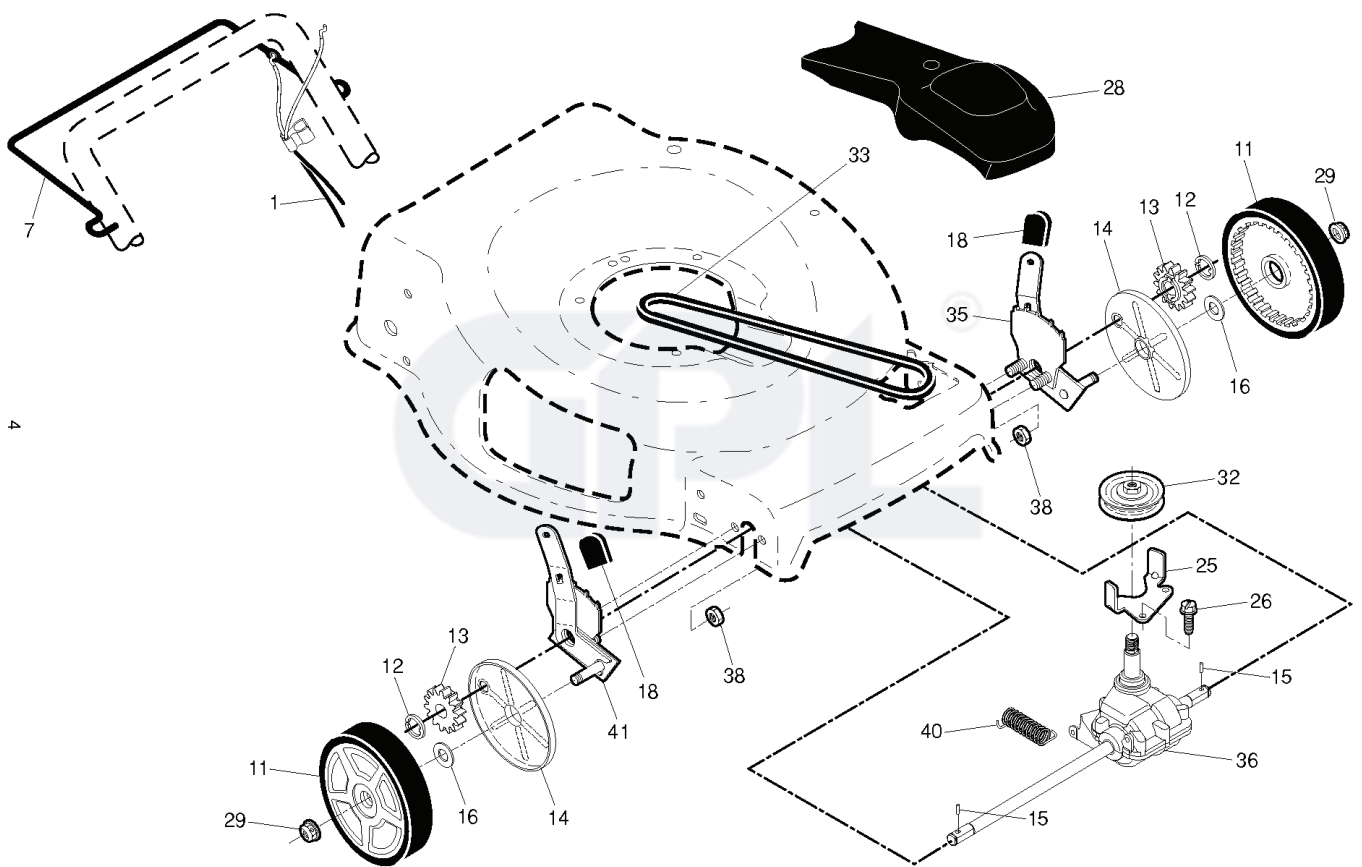

M56-140WF, 96121002500, 2013-01

---

**SPARE PARTS LIST**

REF.	PART NO.	DESCRIPTION	REMARK	QTY.	KIT
1	581076701	DRIVE CABLE		1	
7	580659302	BAIL		1	
11	581009205	WHEEL ASSY		1	
12	812000058	E-CLIP		1	
13	532403849	PINION		1	
14	581840401	DUST COVER		1	
15	532404845	PAWL DRIVE		1	
16	532067725	WASHER		1	
17	000000000	W/O DESCRIPTION		1	
18	532087877	KNOB		1	
25	532431711	BRACKET		1	
26	532163409	SCREW		1	
28	580992001	FRONT COVER ASSY	Includes Mounting Screw & Pushnut	1	
29	532409148	NUT		1	
32	532443262	PULLEY		1	
33	532196853	BELT		1	
35	532431144	ADJUSTER		1	
36	532424741	GEARBOX		1	
38	532191730	NUT		1	
40	532406558	SPRING		1	
41	532431122	ADJUSTER		1	