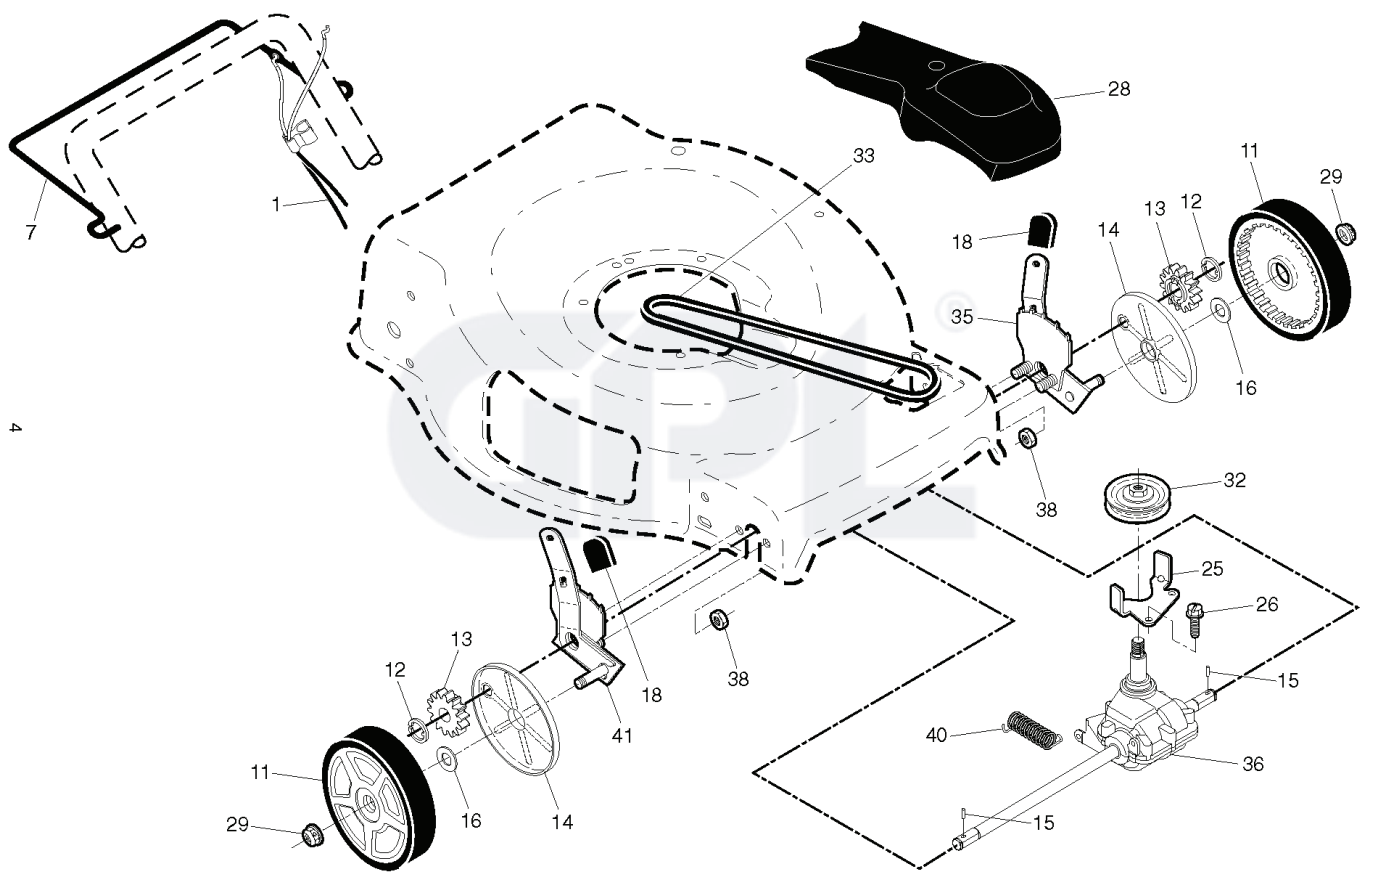

M56-150WF, 96121002901, 2016-08

SPARE PARTS LIST

REF.	PART NO.	DESCRIPTION	REMARK	QTY.	KIT
1	588479201	CABLE		1	
7	532198453	BAR		1	
11	581009205	WHEEL ASSY	FRONT	1	
12	812000058	E-CLIP		1	
13	532403849	PINION		1	
14	581840401	DUST COVER		1	
15	532404845	PAWL DRIVE		1	
16	532067725	WASHER		1	
18	532087877	KNOB		1	
25	532431711	BRACKET		1	
26	532163409	SCREW		1	
28	587997801	COVER	Includes Mounting Screw & Pushnut	1	
29	532409148	NUT		1	
32	586989701	PULLEY		1	
33	532196853	BELT		1	
35	581497907	ADJUSTER	LH	1	
36	532424741	GEARBOX		1	
38	532438130	NUT		1	
40	532406558	SPRING		1	
41	581497908	ADJUSTER	RH	1	

REF.	PART NO.	DESCRIPTION	REMARK	QTY.	KIT
1	579829002	GASKET KIT		1	
2	579829003	SHROUD KIT		1	
3	579829004	CARBURETTOR KIT		1	
4	579829005	MUFFLER KIT		1	
5	579829006	FUEL TANK KIT		1	
6	579829007	FUEL FILTER KIT		1	
7	579829008	IGNITION KIT		1	
8	579829009	GOVERNOR KIT		1	
9	579829010	AIR INTAKE KIT		1	
10	579829011	CYLINDER HEAD KIT		1	
	579829012	DIPSTICK		1	
	579829013	AIR FILTER		1	
	579829014	ENGINE ASSY	NON-VENTED	1	