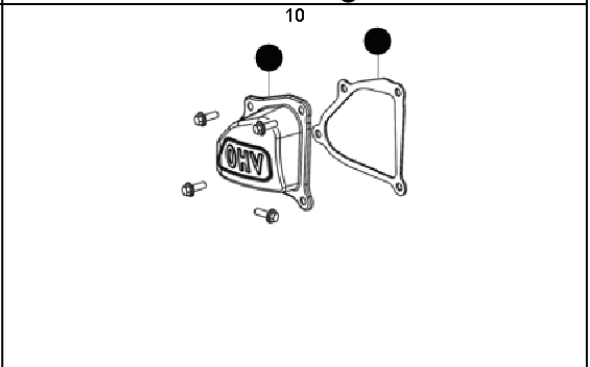

M56-150WF, 96121002901, 2016-08

SPARE PARTS LIST

REF.	PART NO.	DESCRIPTION	REMARK	QTY.	KIT
1	588479201	CABLE		1	
7	532198453	BAR		1	
11	581009205	WHEEL ASSY	FRONT	1	
12	812000058	E-CLIP		1	
13	532403849	PINION		1	
14	581840401	DUST COVER		1	
15	532404845	PAWL DRIVE		1	
16	532067725	WASHER		1	
18	532087877	KNOB		1	
25	532431711	BRACKET		1	
26	532163409	SCREW		1	
28	587997801	COVER	Includes Mounting Screw & Pushnut	1	
29	532409148	NUT		1	
32	586989701	PULLEY		1	
33	532196853	BELT		1	
35	581497907	ADJUSTER	LH	1	
36	532424741	GEARBOX		1	
38	532438130	NUT		1	
40	532406558	SPRING		1	
41	581497908	ADJUSTER	RH	1	

REF.	PART NO.	DESCRIPTION	REMARK	QTY.	KIT
1	579829002	GASKET KIT		1	
2	579829003	SHROUD KIT		1	
3	579829004	CARBURETTOR KIT		1	
4	579829005	MUFFLER KIT		1	
5	579829006	FUEL TANK KIT		1	
6	579829007	FUEL FILTER KIT		1	
7	579829008	IGNITION KIT		1	
8	579829009	GOVERNOR KIT		1	
9	579829010	AIR INTAKE KIT		1	
10	579829011	CYLINDER HEAD KIT		1	
	579829012	DIPSTICK		1	
	579829013	AIR FILTER		1	
	579829014	ENGINE ASSY	NON-VENTED	1	