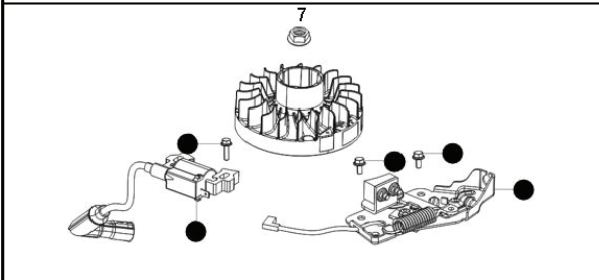

M56-150WF, 96121002901, 2016-08

SPARE PARTS LIST

REF.	PART NO.	DESCRIPTION	REMARK	QTY.	KIT
1	588479201	CABLE		1	
7	532198453	BAR		1	
11	581009205	WHEEL ASSY	FRONT	1	
12	812000058	E-CLIP		1	
13	532403849	PINION		1	
14	581840401	DUST COVER		1	
15	532404845	PAWL DRIVE		1	
16	532067725	WASHER		1	
18	532087877	KNOB		1	
25	532431711	BRACKET		1	
26	532163409	SCREW		1	
28	587997801	COVER	Includes Mounting Screw & Pushnut	1	
29	532409148	NUT		1	
32	586989701	PULLEY		1	
33	532196853	BELT		1	
35	581497907	ADJUSTER	LH	1	
36	532424741	GEARBOX		1	
38	532438130	NUT		1	
40	532406558	SPRING		1	
41	581497908	ADJUSTER	RH	1	

REF.	PART NO.	DESCRIPTION	REMARK	QTY.	KIT
1	579829002	GASKET KIT		1	
2	579829003	SHROUD KIT		1	
3	579829004	CARBURETTOR KIT		1	
4	579829005	MUFFLER KIT		1	
5	579829006	FUEL TANK KIT		1	
6	579829007	FUEL FILTER KIT		1	
7	579829008	IGNITION KIT		1	
8	579829009	GOVERNOR KIT		1	
9	579829010	AIR INTAKE KIT		1	
10	579829011	CYLINDER HEAD KIT		1	
	579829012	DIPSTICK		1	
	579829013	AIR FILTER		1	
	579829014	ENGINE ASSY	NON-VENTED	1	