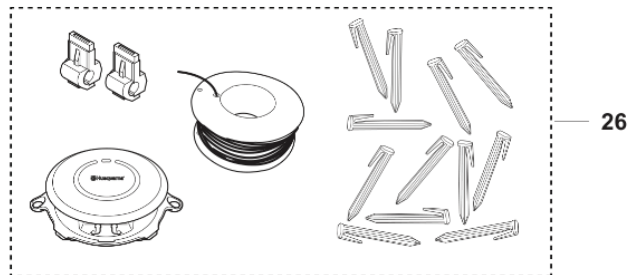

**AUTOMOWER 410XE
ACCESSORIES**

REF.	ART. NR	ARTIKELBESKRIVNING	ANMÄRKNING	KIT
2	536664101	HUS	Automower House	1
3	577469001	DEKAL		1
4	586885802	LOCK	Kit	1
5	585324002	HANDTAG		1
6	585324101	STÅNG		1
7	580511401	FJÄDER		1
8	585341501	GÅNGJÄRNSPINNE		1
9	585341601	BALK		1
10	575543314	SCREW		1
11	585324001	HANDTAG		1
12	585323601	LUCKA		1
13	536797201	HUS	Cover	1
14	597435801	SCREW	Screw kit	1
15	585323802	STÖD		1
16	503226601	MUTTER 4-KANT		1
17	585323801	STÖD		1
18	535129303	SKRUV IHANM		1
19	536849202	WHEEL KIT	Terrain kit	1
20	505132803	BORSTSATS	Wheel Brush refill kit	1
21	590855101	SATS	Maintenance and Cleaning kit	1
22	536849302	WALL HANGER		1
23	598013102	KABLAGE KPL	Battery tester cable	1
24	593967901	SPRAY	Care and Shine Spray	1
25	580689502	DEKAL	Warranty seal	1
26	529880501	SATS	FlexiFence	1
27	529459701	SATS	Automower Area Switch	1
28	599801701	LÅDA	Connector protection box	1