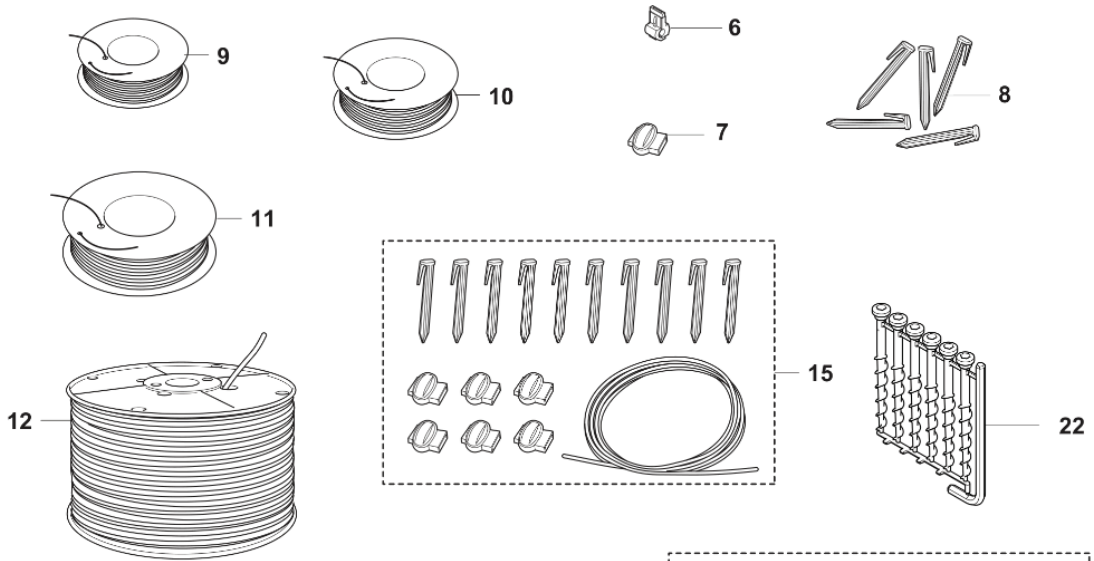

**AUTOMOWER 410XE NERA
INSTALLATION ACCESSORIES**

REF.	ART. NR	ARTIKELBESKRIVNING	ANMÄRKNING	KIT
1	599628501	DRIVENHET	EU	1
1	599628502	DRIVENHET	GB,IE	1
1	599628503	DRIVENHET	CH	1
1	599628505	DRIVENHET	AUS/NZ	1
1	599628504	DRIVENHET	US/CA	1
2	579825103	KABLAGE KPL	Low Voltage Cable 3 m	1
3	579825104	KABLAGE KPL	Low Voltage Cable 5 m	1
4	579825101	KABLAGE KPL	Low Voltage Cable 20 m	1
4	579825102	KABLAGE KPL	Low Voltage Cable 10 m	1
5	967972101	INSTALLATION KIT	S Wire 150 m, Staples 300 pc, Connectors 3 pcs, Couplers 5 pcs	1
5	967972201	INSTALLATION KIT	M Wire 250 m, Staples 400 pc, Connectors 3 pcs, Couplers 5 pcs	1
5	967972301	INSTALLATION KIT	L Wire 400 m, Staples 600 pc, Connectors 5 pcs, Couplers 5 pcs	1
6	535129002	KOPPLING	Loop Wire Connector, Blister Pack 100 pcs	1
6	577864801	KOPPLING	Loop Wire Connector	1
7	501980203	KOPPLING	Coupler, 100 pcs	1
7	577864701	KOPPLING	Coupler	1
8	577864201	KLAMMER	100 pcs	1
9	597237802	VAJER	Wire, 50m	1
10	597237801	VAJER	Wire, 150m	1
11	580662006	VAJER	Wire, 250m	1
12	593297702	VAJER	Wire, 300m	1
12	580662009	VAJER	Wire, 800m	1
12	522914102	VAJER	Wire, 500m	1
15	597539501	SATS	Boundary wire repair kit	1
16	595084401	BLADE SET	Endurance Blade, 6 pcs	1
16	595084402	BLADE SET	Endurance Blade, 45 pcs	1
16	595084403	BLADE SET	Endurance Blade, 300 pcs	1
17	599805201	BLADE SET	Endurance HSS Blades 6 pcs	1
17	599805202	BLADE SET	Endurance HSS Blades 45 pcs	1
17	599805203	BLADE SET	Endurance HSS Blades 300 pcs	1
18	577864603	BLADE SET	Blades 9 pcs incl. Screws	1
18	577606505	BLADE SET	Blades 45 pcs incl. Screws	1
18	577606604	BLADE SET	Blades 300 pcs incl. Screws	1
18	599805301	BLADE SET	Blades 45 pcs	1
18	599805302	BLADE SET	Blades 300 pcs	1
19	970663303	REFERENCE STATION	GB,IE	1
19	970663304	REFERENCE STATION	CH	1
19	970663301	REFERENCE STATION	EU	1
20	970663201	EPOS MODULE		1
22	597435801	SCREW	Anchor screws, 6pcs	1