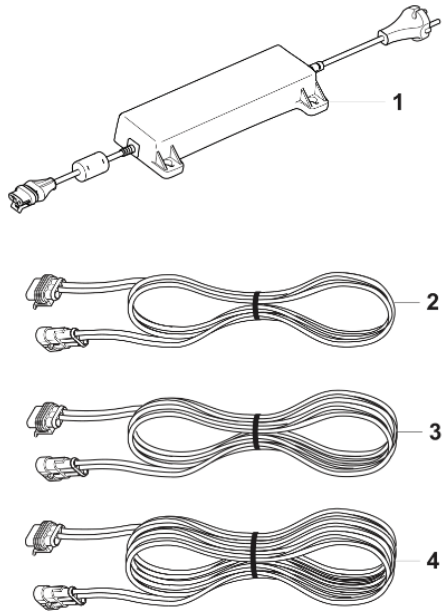

**AUTOMOWER 410XE NERA
INSTALLATION ACCESSORIES**

REF.	ART. NR	ARTIKELBESKRIVNING	ANMÄRKNING	KIT
1	599628501	DRIVENHET	EU	1
1	599628502	DRIVENHET	GB,IE	1
1	599628503	DRIVENHET	CH	1
1	599628505	DRIVENHET	AUS/NZ	1
1	599628504	DRIVENHET	US/CA	1
2	579825103	KABLAGE KPL	Low Voltage Cable 3 m	1
3	579825104	KABLAGE KPL	Low Voltage Cable 5 m	1
4	579825101	KABLAGE KPL	Low Voltage Cable 20 m	1
4	579825102	KABLAGE KPL	Low Voltage Cable 10 m	1
5	967972101	INSTALLATION KIT	S Wire 150 m, Staples 300 pc, Connectors 3 pcs, Couplers 5 pcs	1
5	967972201	INSTALLATION KIT	M Wire 250 m, Staples 400 pc, Connectors 3 pcs, Couplers 5 pcs	1
5	967972301	INSTALLATION KIT	L Wire 400 m, Staples 600 pc, Connectors 5 pcs, Couplers 5 pcs	1
6	535129002	KOPPLING	Loop Wire Connector, Blister Pack 100 pcs	1
6	577864801	KOPPLING	Loop Wire Connector	1
7	501980203	KOPPLING	Coupler, 100 pcs	1
7	577864701	KOPPLING	Coupler	1
8	577864201	KLAMMER	100 pcs	1
9	597237802	VAJER	Wire, 50m	1
10	597237801	VAJER	Wire, 150m	1
11	580662006	VAJER	Wire, 250m	1
12	593297702	VAJER	Wire, 300m	1
12	580662009	VAJER	Wire, 800m	1
12	522914102	VAJER	Wire, 500m	1
15	597539501	SATS	Boundary wire repair kit	1
16	595084401	BLADE SET	Endurance Blade, 6 pcs	1
16	595084402	BLADE SET	Endurance Blade, 45 pcs	1
16	595084403	BLADE SET	Endurance Blade, 300 pcs	1
17	599805201	BLADE SET	Endurance HSS Blades 6 pcs	1
17	599805202	BLADE SET	Endurance HSS Blades 45 pcs	1
17	599805203	BLADE SET	Endurance HSS Blades 300 pcs	1
18	577864603	BLADE SET	Blades 9 pcs incl. Screws	1
18	577606505	BLADE SET	Blades 45 pcs incl. Screws	1
18	577606604	BLADE SET	Blades 300 pcs incl. Screws	1
18	599805301	BLADE SET	Blades 45 pcs	1
18	599805302	BLADE SET	Blades 300 pcs	1
19	970663303	REFERENCE STATION	GB,IE	1
19	970663304	REFERENCE STATION	CH	1
19	970663301	REFERENCE STATION	EU	1
20	970663201	EPOS MODULE		1
22	597435801	SCREW	Anchor screws, 6pcs	1