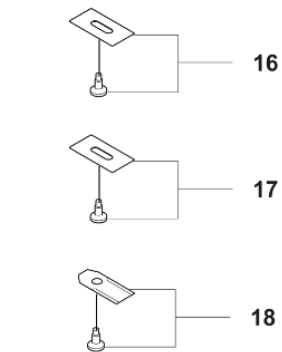

**AUTOMOWER 410XE NERA
INSTALLATION ACCESSORIES**

REF.	ART. NR	ARTIKELBESKRIVNING	ANMÄRKNING	KIT
1	599628501	DRIVENHET	EU	1
1	599628502	DRIVENHET	GB,IE	1
1	599628503	DRIVENHET	CH	1
1	599628505	DRIVENHET	AUS/NZ	1
1	599628504	DRIVENHET	US/CA	1
2	579825103	KABLAGE KPL	Low Voltage Cable 3 m	1
3	579825104	KABLAGE KPL	Low Voltage Cable 5 m	1
4	579825101	KABLAGE KPL	Low Voltage Cable 20 m	1
4	579825102	KABLAGE KPL	Low Voltage Cable 10 m	1
5	967972101	INSTALLATION KIT	S Wire 150 m, Staples 300 pc, Connectors 3 pcs, Couplers 5 pcs	1
5	967972201	INSTALLATION KIT	M Wire 250 m, Staples 400 pc, Connectors 3 pcs, Couplers 5 pcs	1
5	967972301	INSTALLATION KIT	L Wire 400 m, Staples 600 pc, Connectors 5 pcs, Couplers 5 pcs	1
6	535129002	KOPPLING	Loop Wire Connector, Blister Pack 100 pcs	1
6	577864801	KOPPLING	Loop Wire Connector	1
7	501980203	KOPPLING	Coupler, 100 pcs	1
7	577864701	KOPPLING	Coupler	1
8	577864201	KLAMMER	100 pcs	1
9	597237802	VAJER	Wire, 50m	1
10	597237801	VAJER	Wire, 150m	1
11	580662006	VAJER	Wire, 250m	1
12	593297702	VAJER	Wire, 300m	1
12	580662009	VAJER	Wire, 800m	1
12	522914102	VAJER	Wire, 500m	1
15	597539501	SATS	Boundary wire repair kit	1
16	595084401	BLADE SET	Endurance Blade, 6 pcs	1
16	595084402	BLADE SET	Endurance Blade, 45 pcs	1
16	595084403	BLADE SET	Endurance Blade, 300 pcs	1
17	599805201	BLADE SET	Endurance HSS Blades 6 pcs	1
17	599805202	BLADE SET	Endurance HSS Blades 45 pcs	1
17	599805203	BLADE SET	Endurance HSS Blades 300 pcs	1
18	577864603	BLADE SET	Blades 9 pcs incl. Screws	1
18	577606505	BLADE SET	Blades 45 pcs incl. Screws	1
18	577606604	BLADE SET	Blades 300 pcs incl. Screws	1
18	599805301	BLADE SET	Blades 45 pcs	1
18	599805302	BLADE SET	Blades 300 pcs	1
19	970663303	REFERENCE STATION	GB,IE	1
19	970663304	REFERENCE STATION	CH	1
19	970663301	REFERENCE STATION	EU	1
20	970663201	EPOS MODULE		1
22	597435801	SCREW	Anchor screws, 6pcs	1