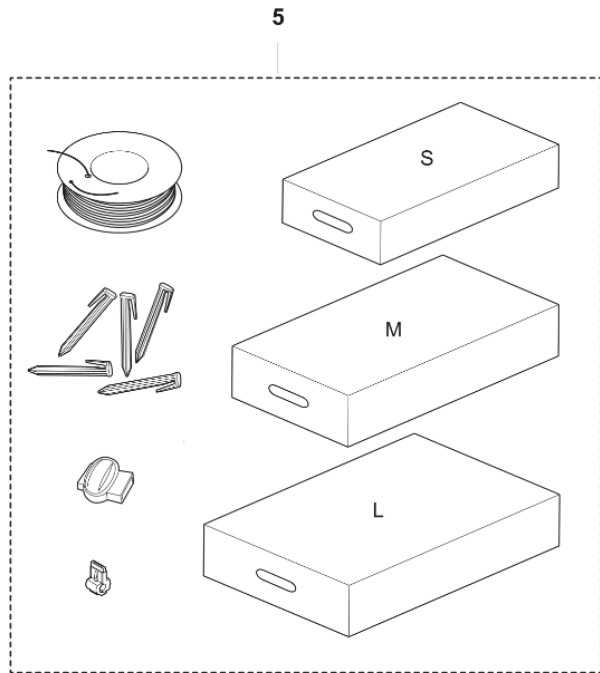

**AUTOMOWER 410XE NERA
INSTALLATION ACCESSORIES**

REF.	ART. NR	ARTIKELBESKRIVNING	ANMÄRKNING	KIT
1	599628501	DRIVENHET	EU	1
1	599628502	DRIVENHET	GB,IE	1
1	599628503	DRIVENHET	CH	1
1	599628505	DRIVENHET	AUS/NZ	1
1	599628504	DRIVENHET	US/CA	1
2	579825103	KABLAGE KPL	Low Voltage Cable 3 m	1
3	579825104	KABLAGE KPL	Low Voltage Cable 5 m	1
4	579825101	KABLAGE KPL	Low Voltage Cable 20 m	1
4	579825102	KABLAGE KPL	Low Voltage Cable 10 m	1
5	967972101	INSTALLATION KIT	S Wire 150 m, Staples 300 pc, Connectors 3 pcs, Couplers 5 pcs	1
5	967972201	INSTALLATION KIT	M Wire 250 m, Staples 400 pc, Connectors 3 pcs, Couplers 5 pcs	1
5	967972301	INSTALLATION KIT	L Wire 400 m, Staples 600 pc, Connectors 5 pcs, Couplers 5 pcs	1
6	535129002	KOPPLING	Loop Wire Connector, Blister Pack 100 pcs	1
6	577864801	KOPPLING	Loop Wire Connector	1
7	501980203	KOPPLING	Coupler, 100 pcs	1
7	577864701	KOPPLING	Coupler	1
8	577864201	KLAMMER	100 pcs	1
9	597237802	VAJER	Wire, 50m	1
10	597237801	VAJER	Wire, 150m	1
11	580662006	VAJER	Wire, 250m	1
12	593297702	VAJER	Wire, 300m	1
12	580662009	VAJER	Wire, 800m	1
12	522914102	VAJER	Wire, 500m	1
15	597539501	SATS	Boundary wire repair kit	1
16	595084401	BLADE SET	Endurance Blade, 6 pcs	1
16	595084402	BLADE SET	Endurance Blade, 45 pcs	1
16	595084403	BLADE SET	Endurance Blade, 300 pcs	1
17	599805201	BLADE SET	Endurance HSS Blades 6 pcs	1
17	599805202	BLADE SET	Endurance HSS Blades 45 pcs	1
17	599805203	BLADE SET	Endurance HSS Blades 300 pcs	1
18	577864603	BLADE SET	Blades 9 pcs incl. Screws	1
18	577606505	BLADE SET	Blades 45 pcs incl. Screws	1
18	577606604	BLADE SET	Blades 300 pcs incl. Screws	1
18	599805301	BLADE SET	Blades 45 pcs	1
18	599805302	BLADE SET	Blades 300 pcs	1
19	970663303	REFERENCE STATION	GB,IE	1
19	970663304	REFERENCE STATION	CH	1
19	970663301	REFERENCE STATION	EU	1
20	970663201	EPOS MODULE		1
22	597435801	SCREW	Anchor screws, 6pcs	1