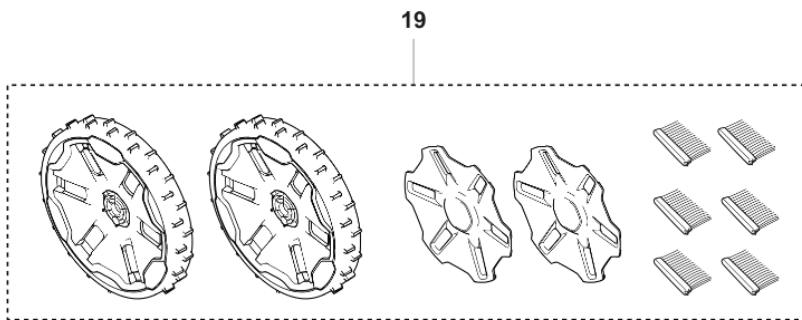

**AUTOMOWER 410XE
ACCESSORIES**

REF.	ART. NR	ARTIKELBESKRIVNING	ANMÄRKNING	KIT
2	536664101	HUS	Automower House	1
3	577469001	DEKAL		1
4	586885802	LOCK	Kit	1
5	585324002	HANDTAG		1
6	585324101	STÅNG		1
7	580511401	FJÄDER		1
8	585341501	GÅNGJÄRNSPINNE		1
9	585341601	BALK		1
10	575543314	SCREW		1
11	585324001	HANDTAG		1
12	585323601	LUCKA		1
13	536797201	HUS	Cover	1
14	597435801	SCREW	Screw kit	1
15	585323802	STÖD		1
16	503226601	MUTTER 4-KANT		1
17	585323801	STÖD		1
18	535129303	SKRUV IHANM		1
19	536849202	WHEEL KIT	Terrain kit	1
20	505132803	BORSTSATS	Wheel Brush refill kit	1
21	590855101	SATS	Maintenance and Cleaning kit	1
22	536849302	WALL HANGER		1
23	598013102	KABLAGE KPL	Battery tester cable	1
24	593967901	SPRAY	Care and Shine Spray	1
25	580689502	DEKAL	Warranty seal	1
26	529880501	SATS	FlexiFence	1
27	529459701	SATS	Automower Area Switch	1
28	599801701	LÅDA	Connector protection box	1