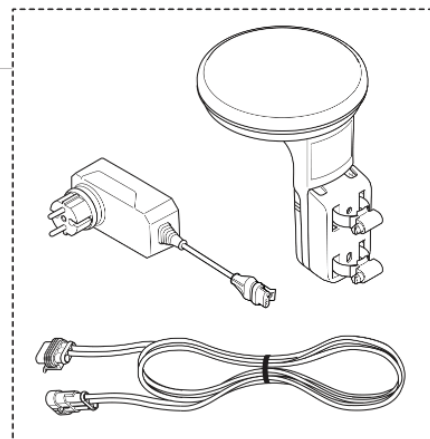

**AUTOMOWER 410XE NERA
INSTALLATION ACCESSORIES**

REF.	ART. NR	ARTIKELBESKRIVNING	ANMÄRKNING	KIT
1	599628501	DRIVENHET	EU	1
1	599628502	DRIVENHET	GB,IE	1
1	599628503	DRIVENHET	CH	1
1	599628505	DRIVENHET	AUS/NZ	1
1	599628504	DRIVENHET	US/CA	1
2	579825103	KABLAGE KPL	Low Voltage Cable 3 m	1
3	579825104	KABLAGE KPL	Low Voltage Cable 5 m	1
4	579825101	KABLAGE KPL	Low Voltage Cable 20 m	1
4	579825102	KABLAGE KPL	Low Voltage Cable 10 m	1
5	967972101	INSTALLATION KIT	S Wire 150 m, Staples 300 pc, Connectors 3 pcs, Couplers 5 pcs	1
5	967972201	INSTALLATION KIT	M Wire 250 m, Staples 400 pc, Connectors 3 pcs, Couplers 5 pcs	1
5	967972301	INSTALLATION KIT	L Wire 400 m, Staples 600 pc, Connectors 5 pcs, Couplers 5 pcs	1
6	535129002	KOPPLING	Loop Wire Connector, Blister Pack 100 pcs	1
6	577864801	KOPPLING	Loop Wire Connector	1
7	501980203	KOPPLING	Coupler, 100 pcs	1
7	577864701	KOPPLING	Coupler	1
8	577864201	KLAMMER	100 pcs	1
9	597237802	VAJER	Wire, 50m	1
10	597237801	VAJER	Wire, 150m	1
11	580662006	VAJER	Wire, 250m	1
12	593297702	VAJER	Wire, 300m	1
12	580662009	VAJER	Wire, 800m	1
12	522914102	VAJER	Wire, 500m	1
15	597539501	SATS	Boundary wire repair kit	1
16	595084401	BLADE SET	Endurance Blade, 6 pcs	1
16	595084402	BLADE SET	Endurance Blade, 45 pcs	1
16	595084403	BLADE SET	Endurance Blade, 300 pcs	1
17	599805201	BLADE SET	Endurance HSS Blades 6 pcs	1
17	599805202	BLADE SET	Endurance HSS Blades 45 pcs	1
17	599805203	BLADE SET	Endurance HSS Blades 300 pcs	1
18	577864603	BLADE SET	Blades 9 pcs incl. Screws	1
18	577606505	BLADE SET	Blades 45 pcs incl. Screws	1
18	577606604	BLADE SET	Blades 300 pcs incl. Screws	1
18	599805301	BLADE SET	Blades 45 pcs	1
18	599805302	BLADE SET	Blades 300 pcs	1
19	970663303	REFERENCE STATION	GB,IE	1
19	970663304	REFERENCE STATION	CH	1
19	970663301	REFERENCE STATION	EU	1
20	970663201	EPOS MODULE		1
22	597435801	SCREW	Anchor screws, 6pcs	1